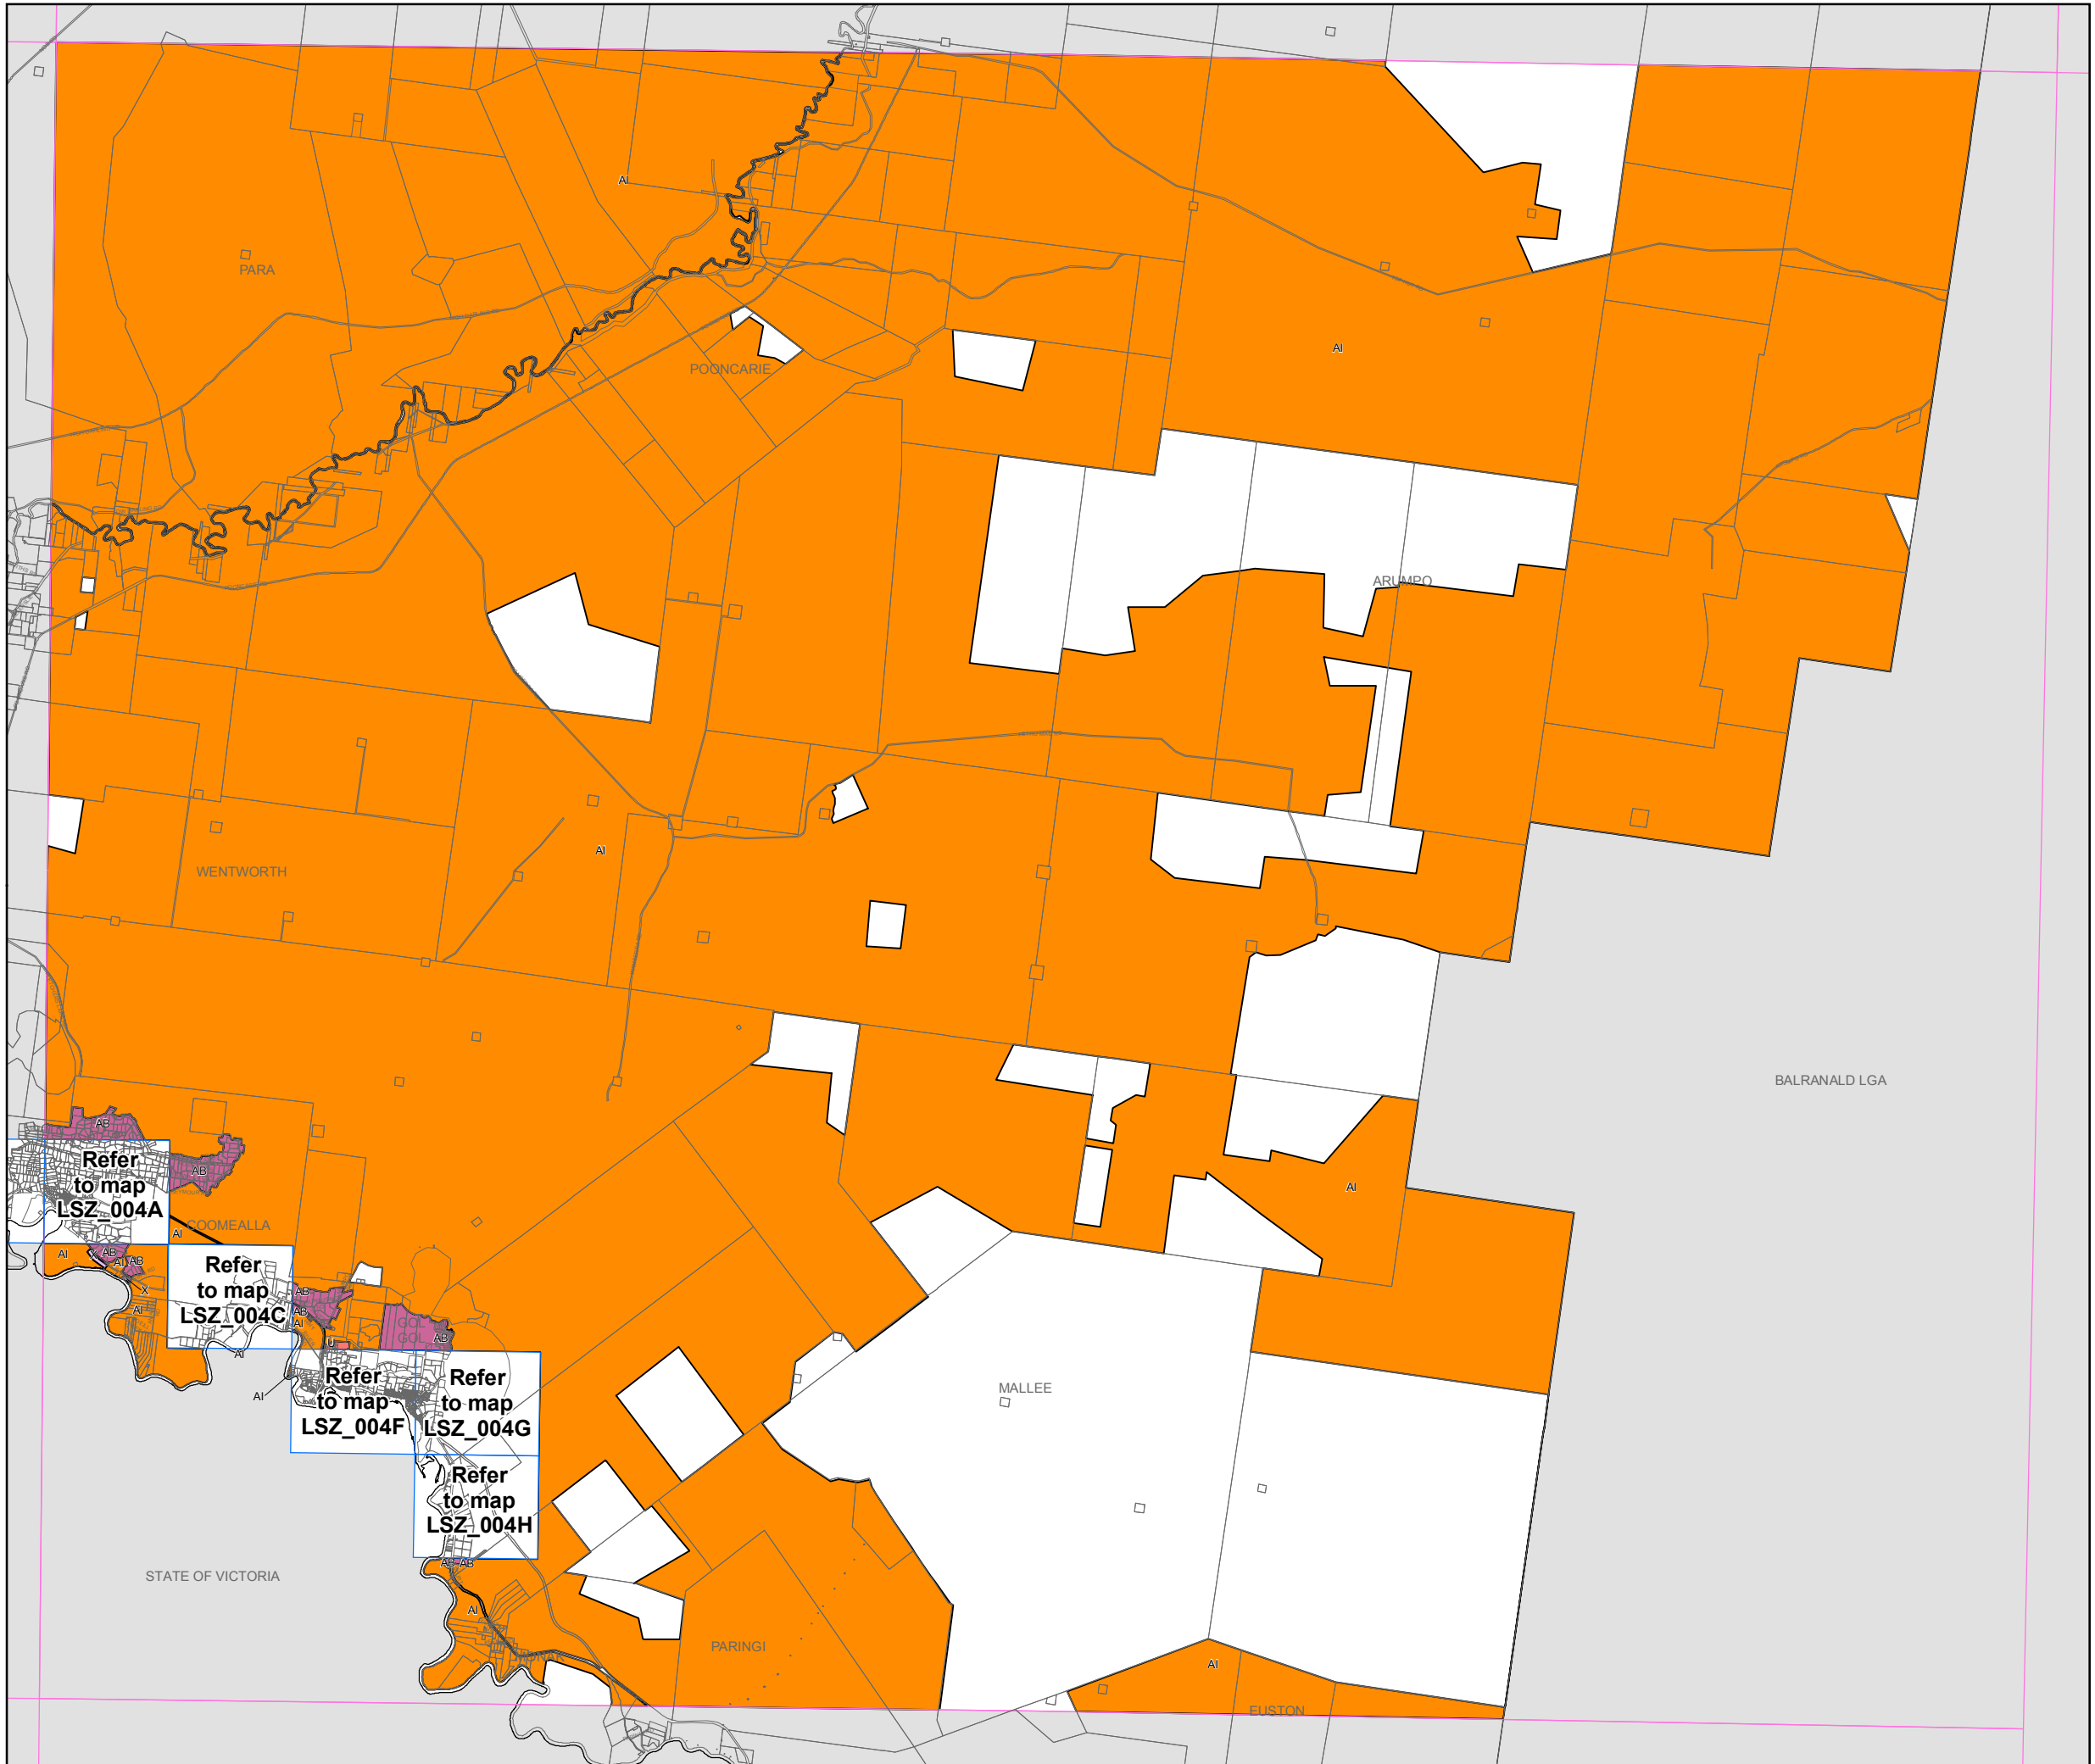

Wentworth Local Environmental Plan 2011

Lot Size Map - Sheet LSZ_004

Minimum Lot Size (sq m)

- U 1000
- V 2000
- X 5000
- Z 2 ha
- AB 10 ha
- AI 10000 ha

Cadastral

Base data 08/12/2010 © Land and Property Information (LPI)

Projection: GDA 1994
MGA Zone 54

Map identification number:
8200_COM_LSZ_004_320_20111202