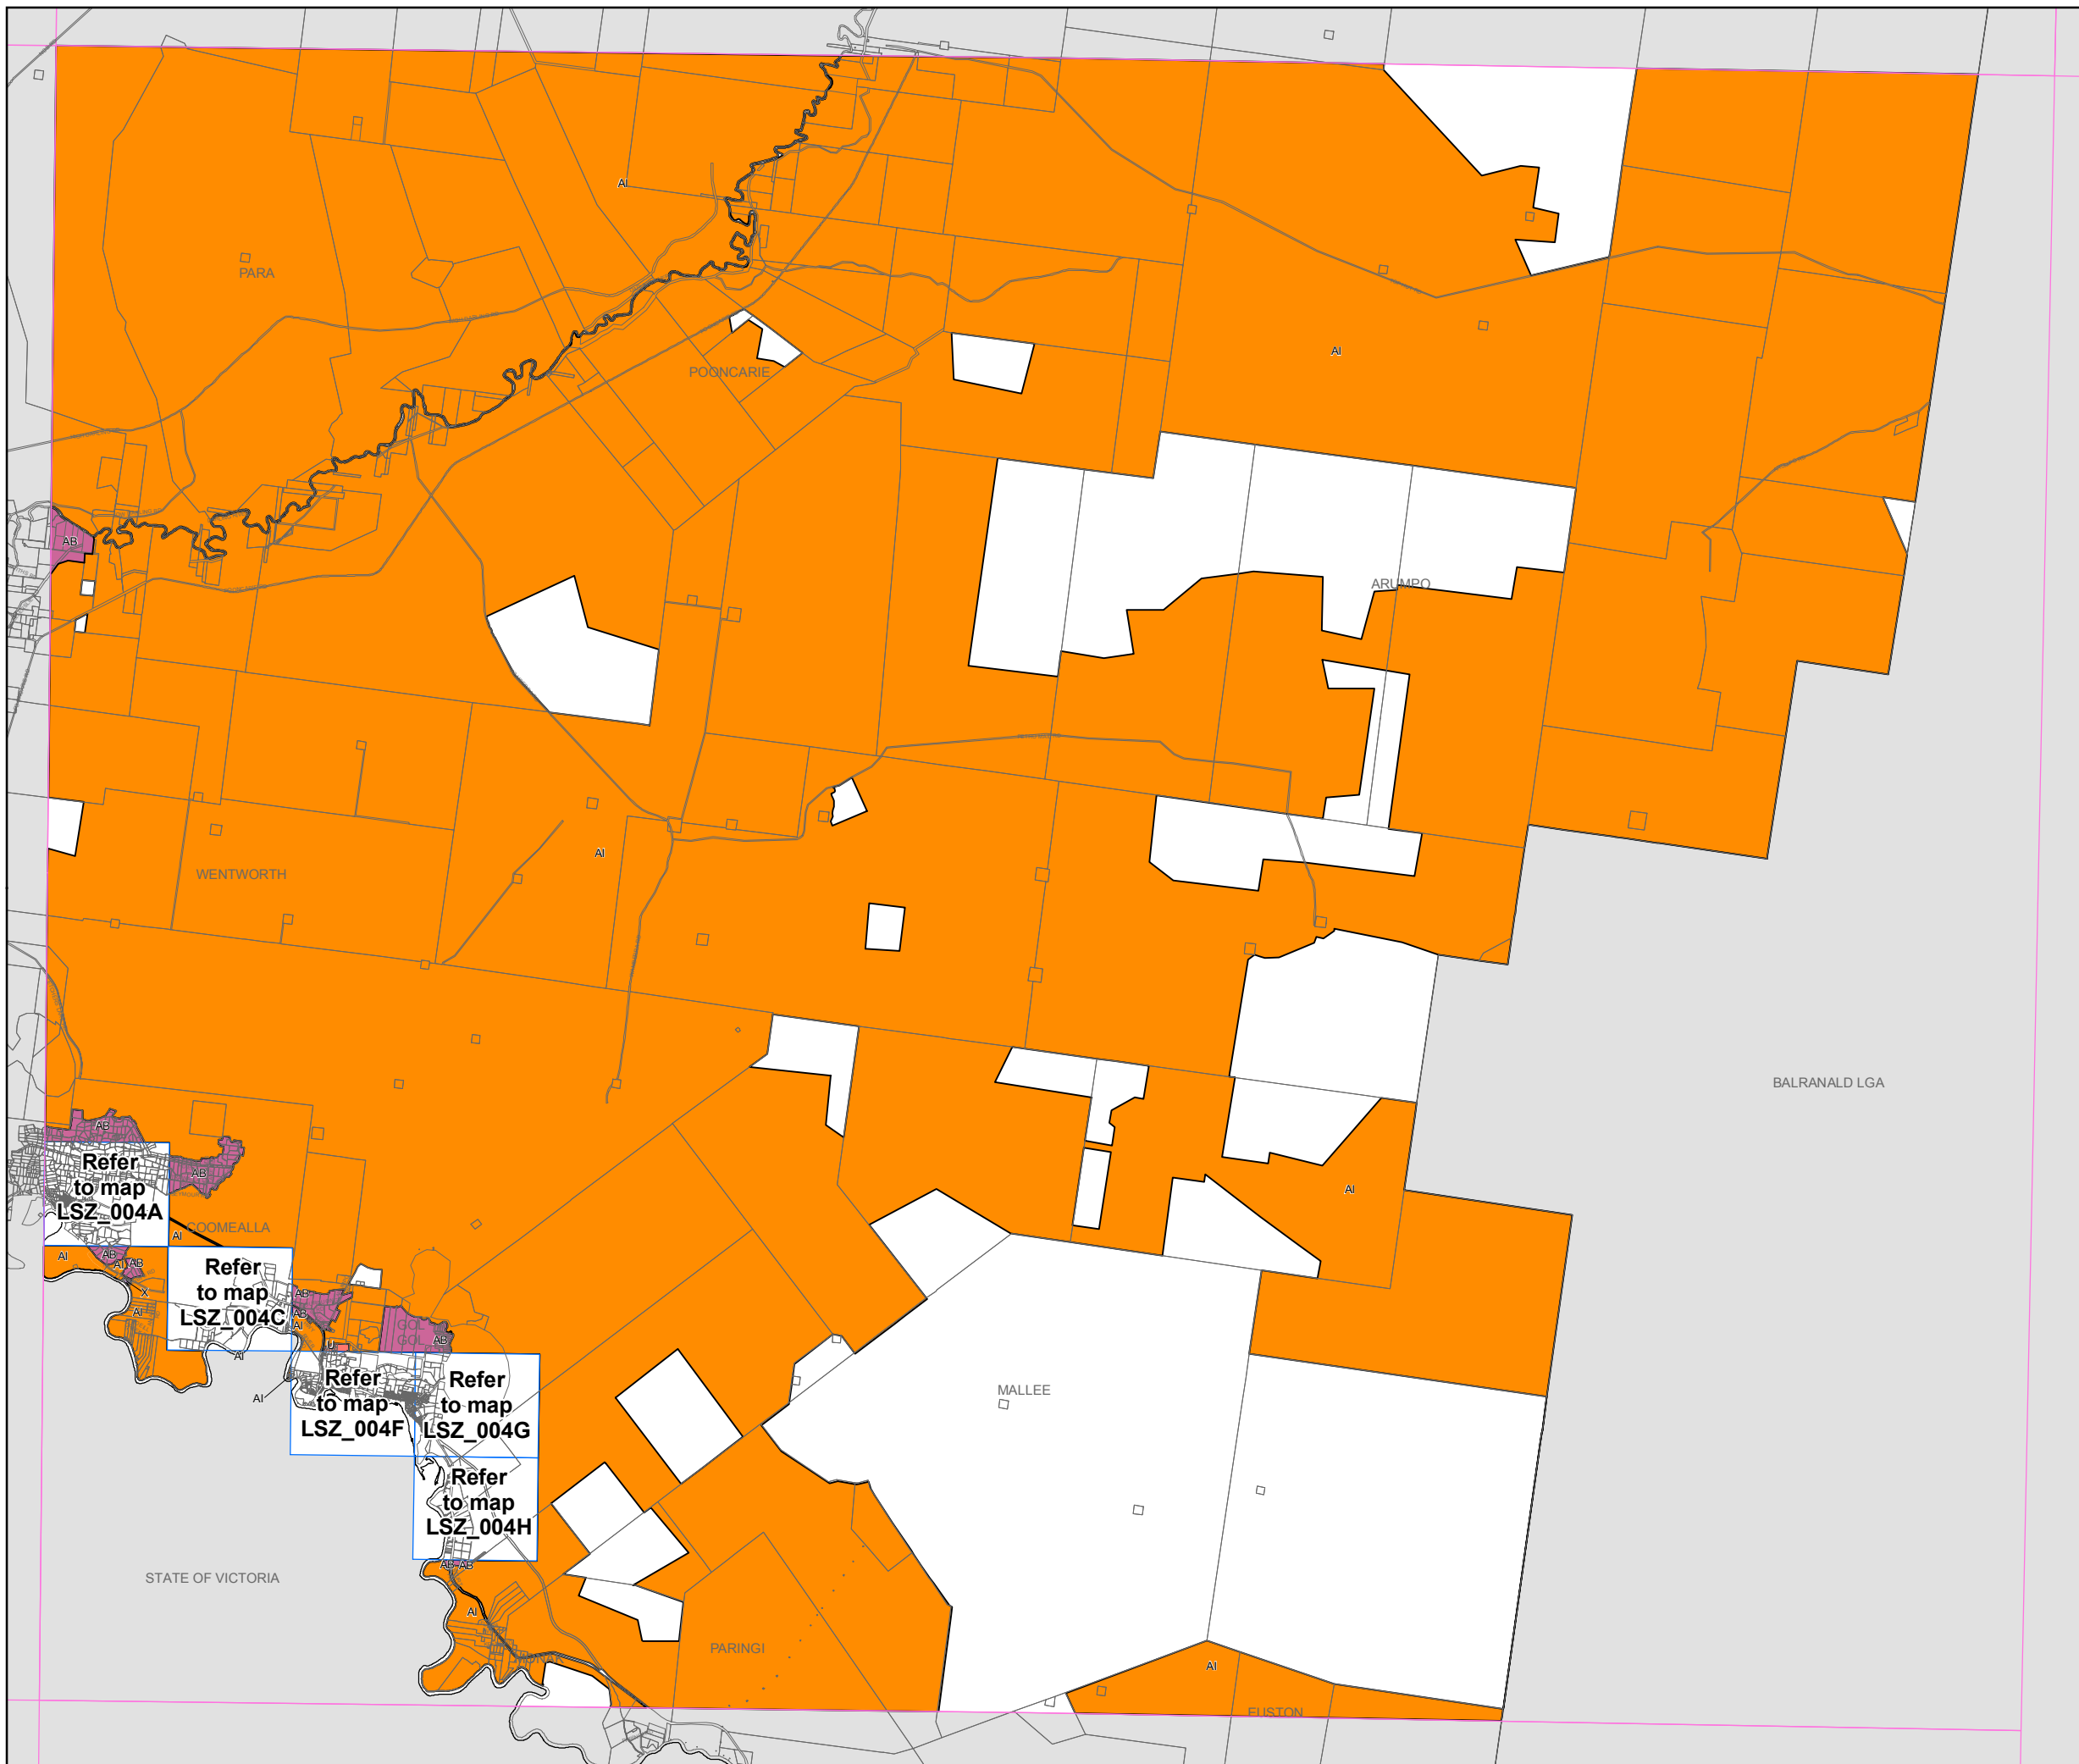

Wentworth Local Environmental Plan 2011

Lot Size Map - Sheet LSZ_004

Minimum Lot Size (sq m)

- U 1000
- V 2000
- W 3000
- X 5000
- Z 2 ha
- AB 10 ha
- AI 10000 ha

Cadastral

Base data 08/12/2010 © Land and Property Information (LPI)

Projection: GDA 1994
MGA Zone 54

Map identification number:
8200_COM_LSZ_004_320_20170118