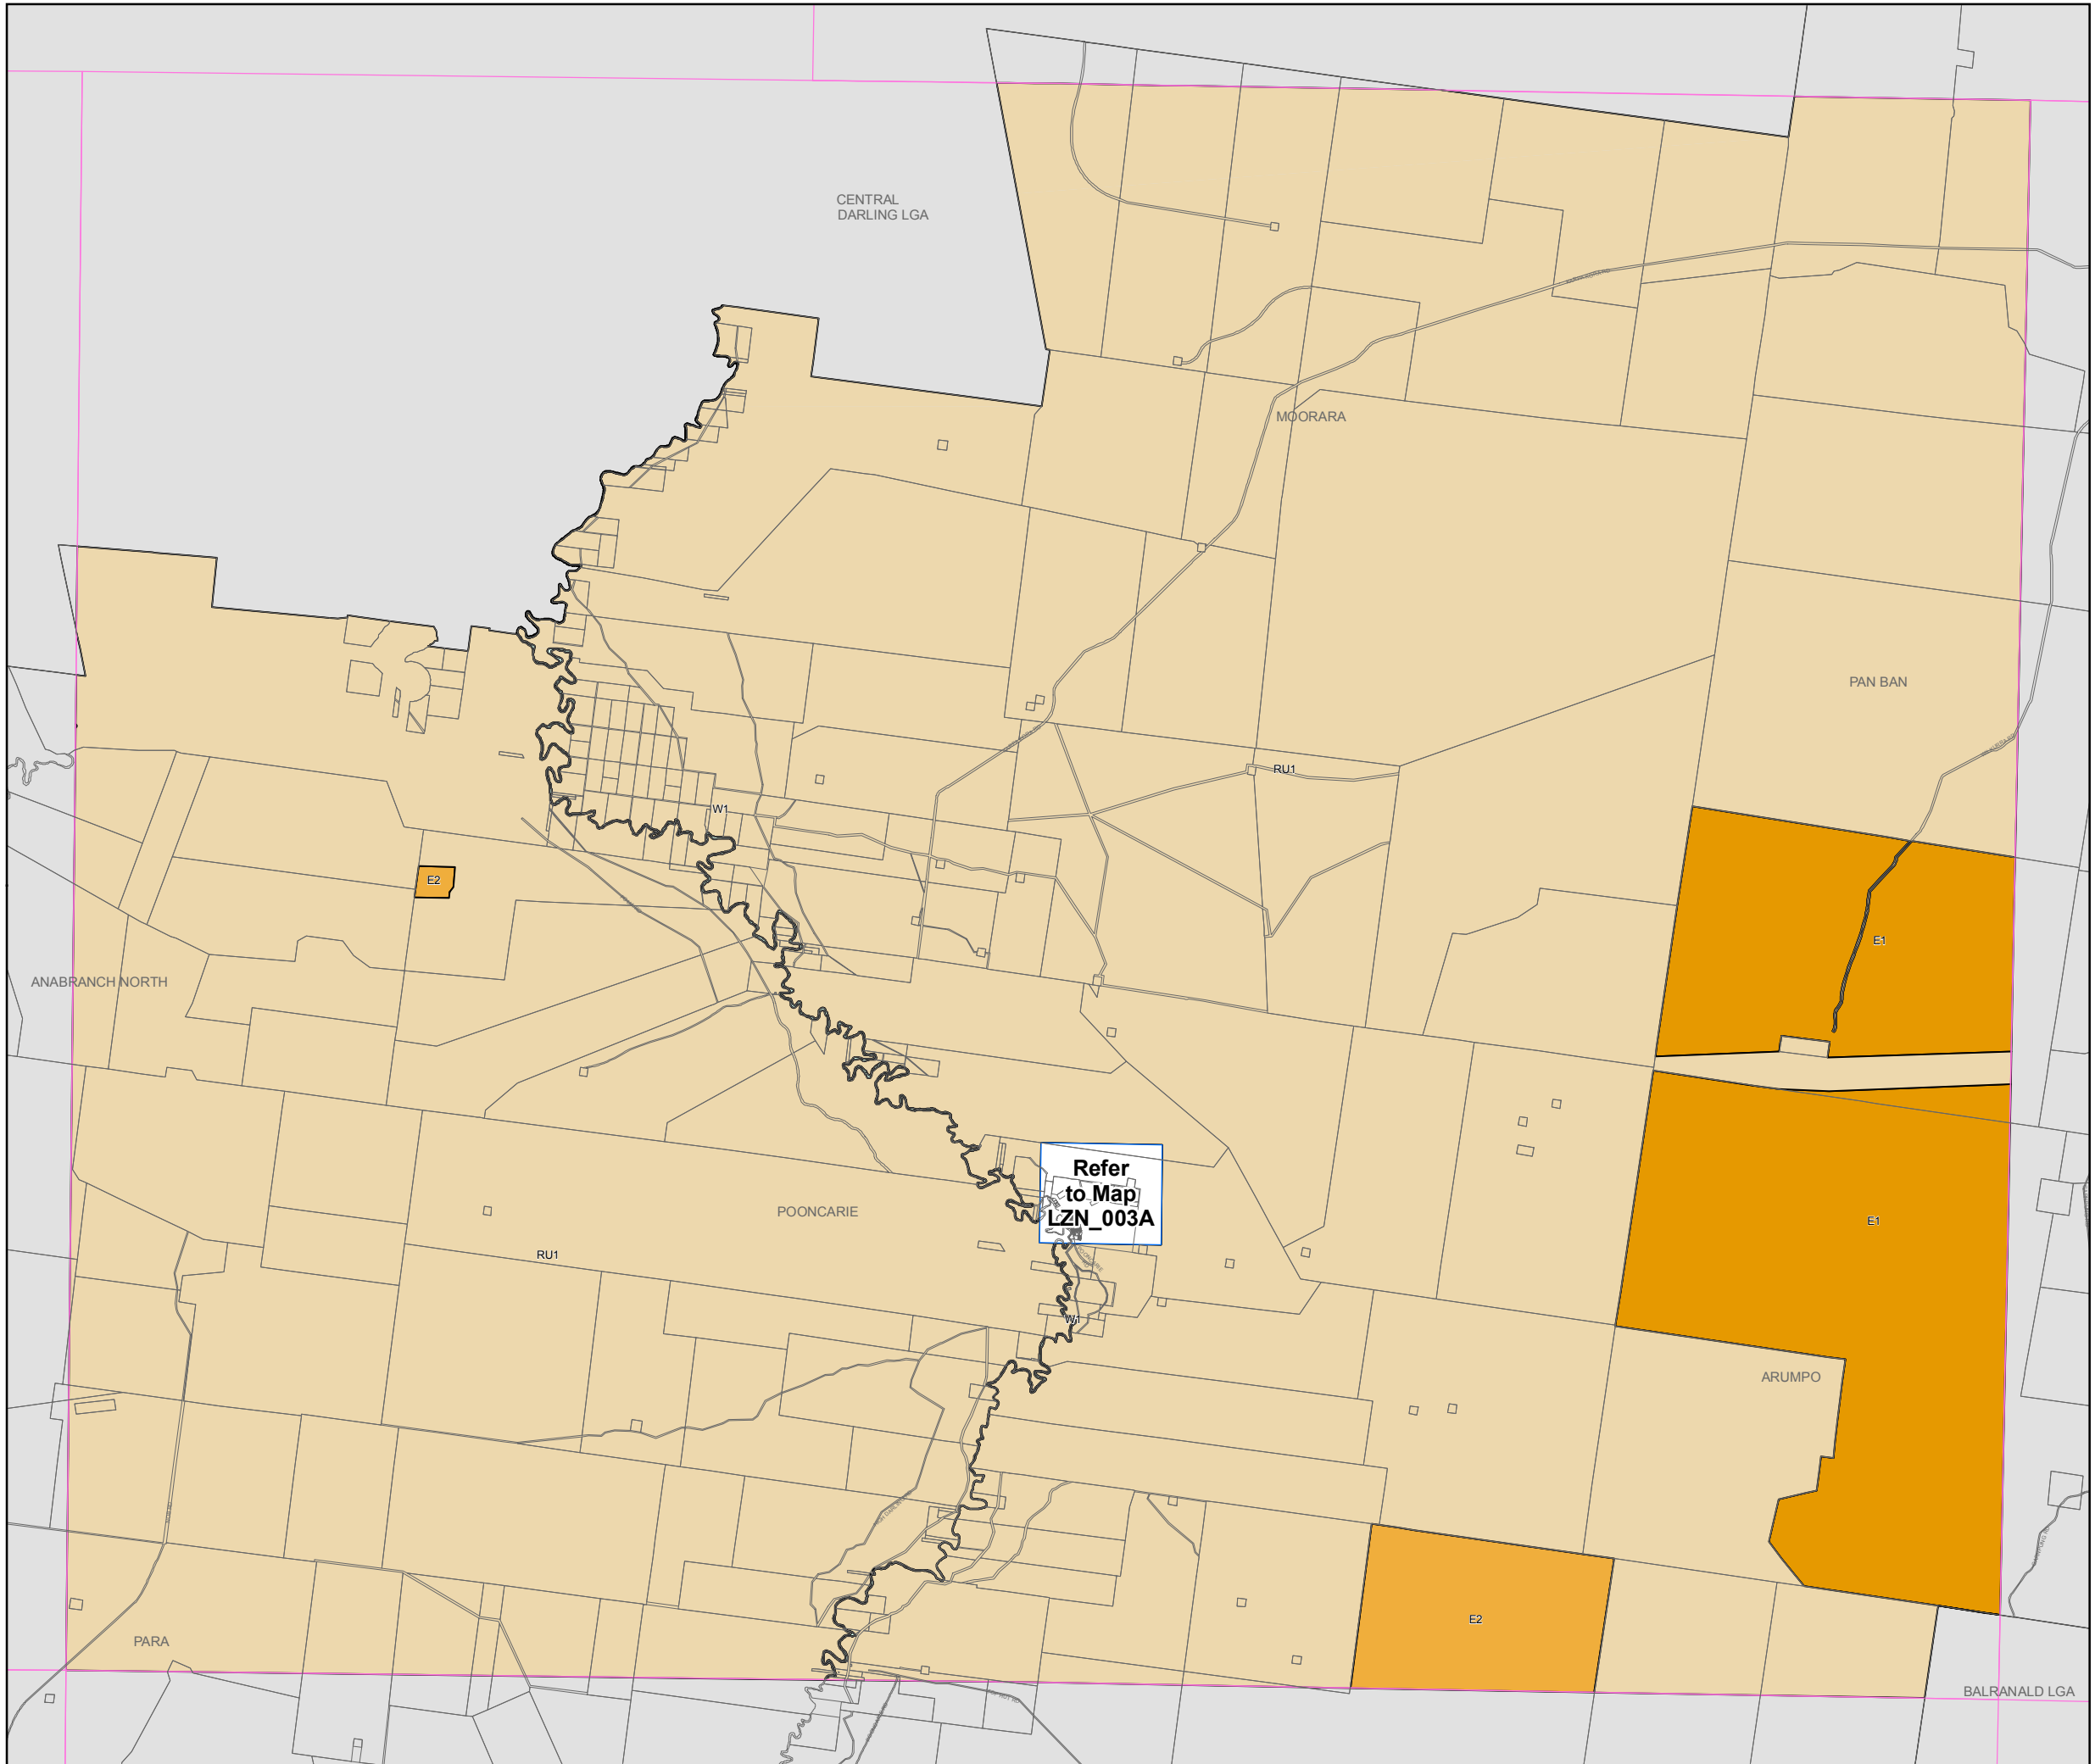

Wentworth Local Environmental Plan 2011

Land Zoning Map - Sheet LZN_003

Zone

- B6 Enterprise Corridor
- E1 National Parks and Nature Reserves
- E2 Environmental Conservation
- E3 Environmental Management
- IN1 General Industrial
- IN2 Light Industrial
- R5 Large Lot Residential
- RE1 Public Recreation
- RE2 Private Recreation
- RU1 Primary Production
- RU3 Forestry
- RU5 Village
- SP1 Special Activities
- SP2 Infrastructure
- SP3 Tourist
- W1 Natural Waterways
- W2 Recreational Waterways

Cadastre

Cadastre 08/12/2010 © Land and Property Information (LPI)

Projection: GDA 1994
MGA Zone 54

Scale: 1:320,000 @ A3

Map identification number:

8200_COM_LZN_003_320_20110805