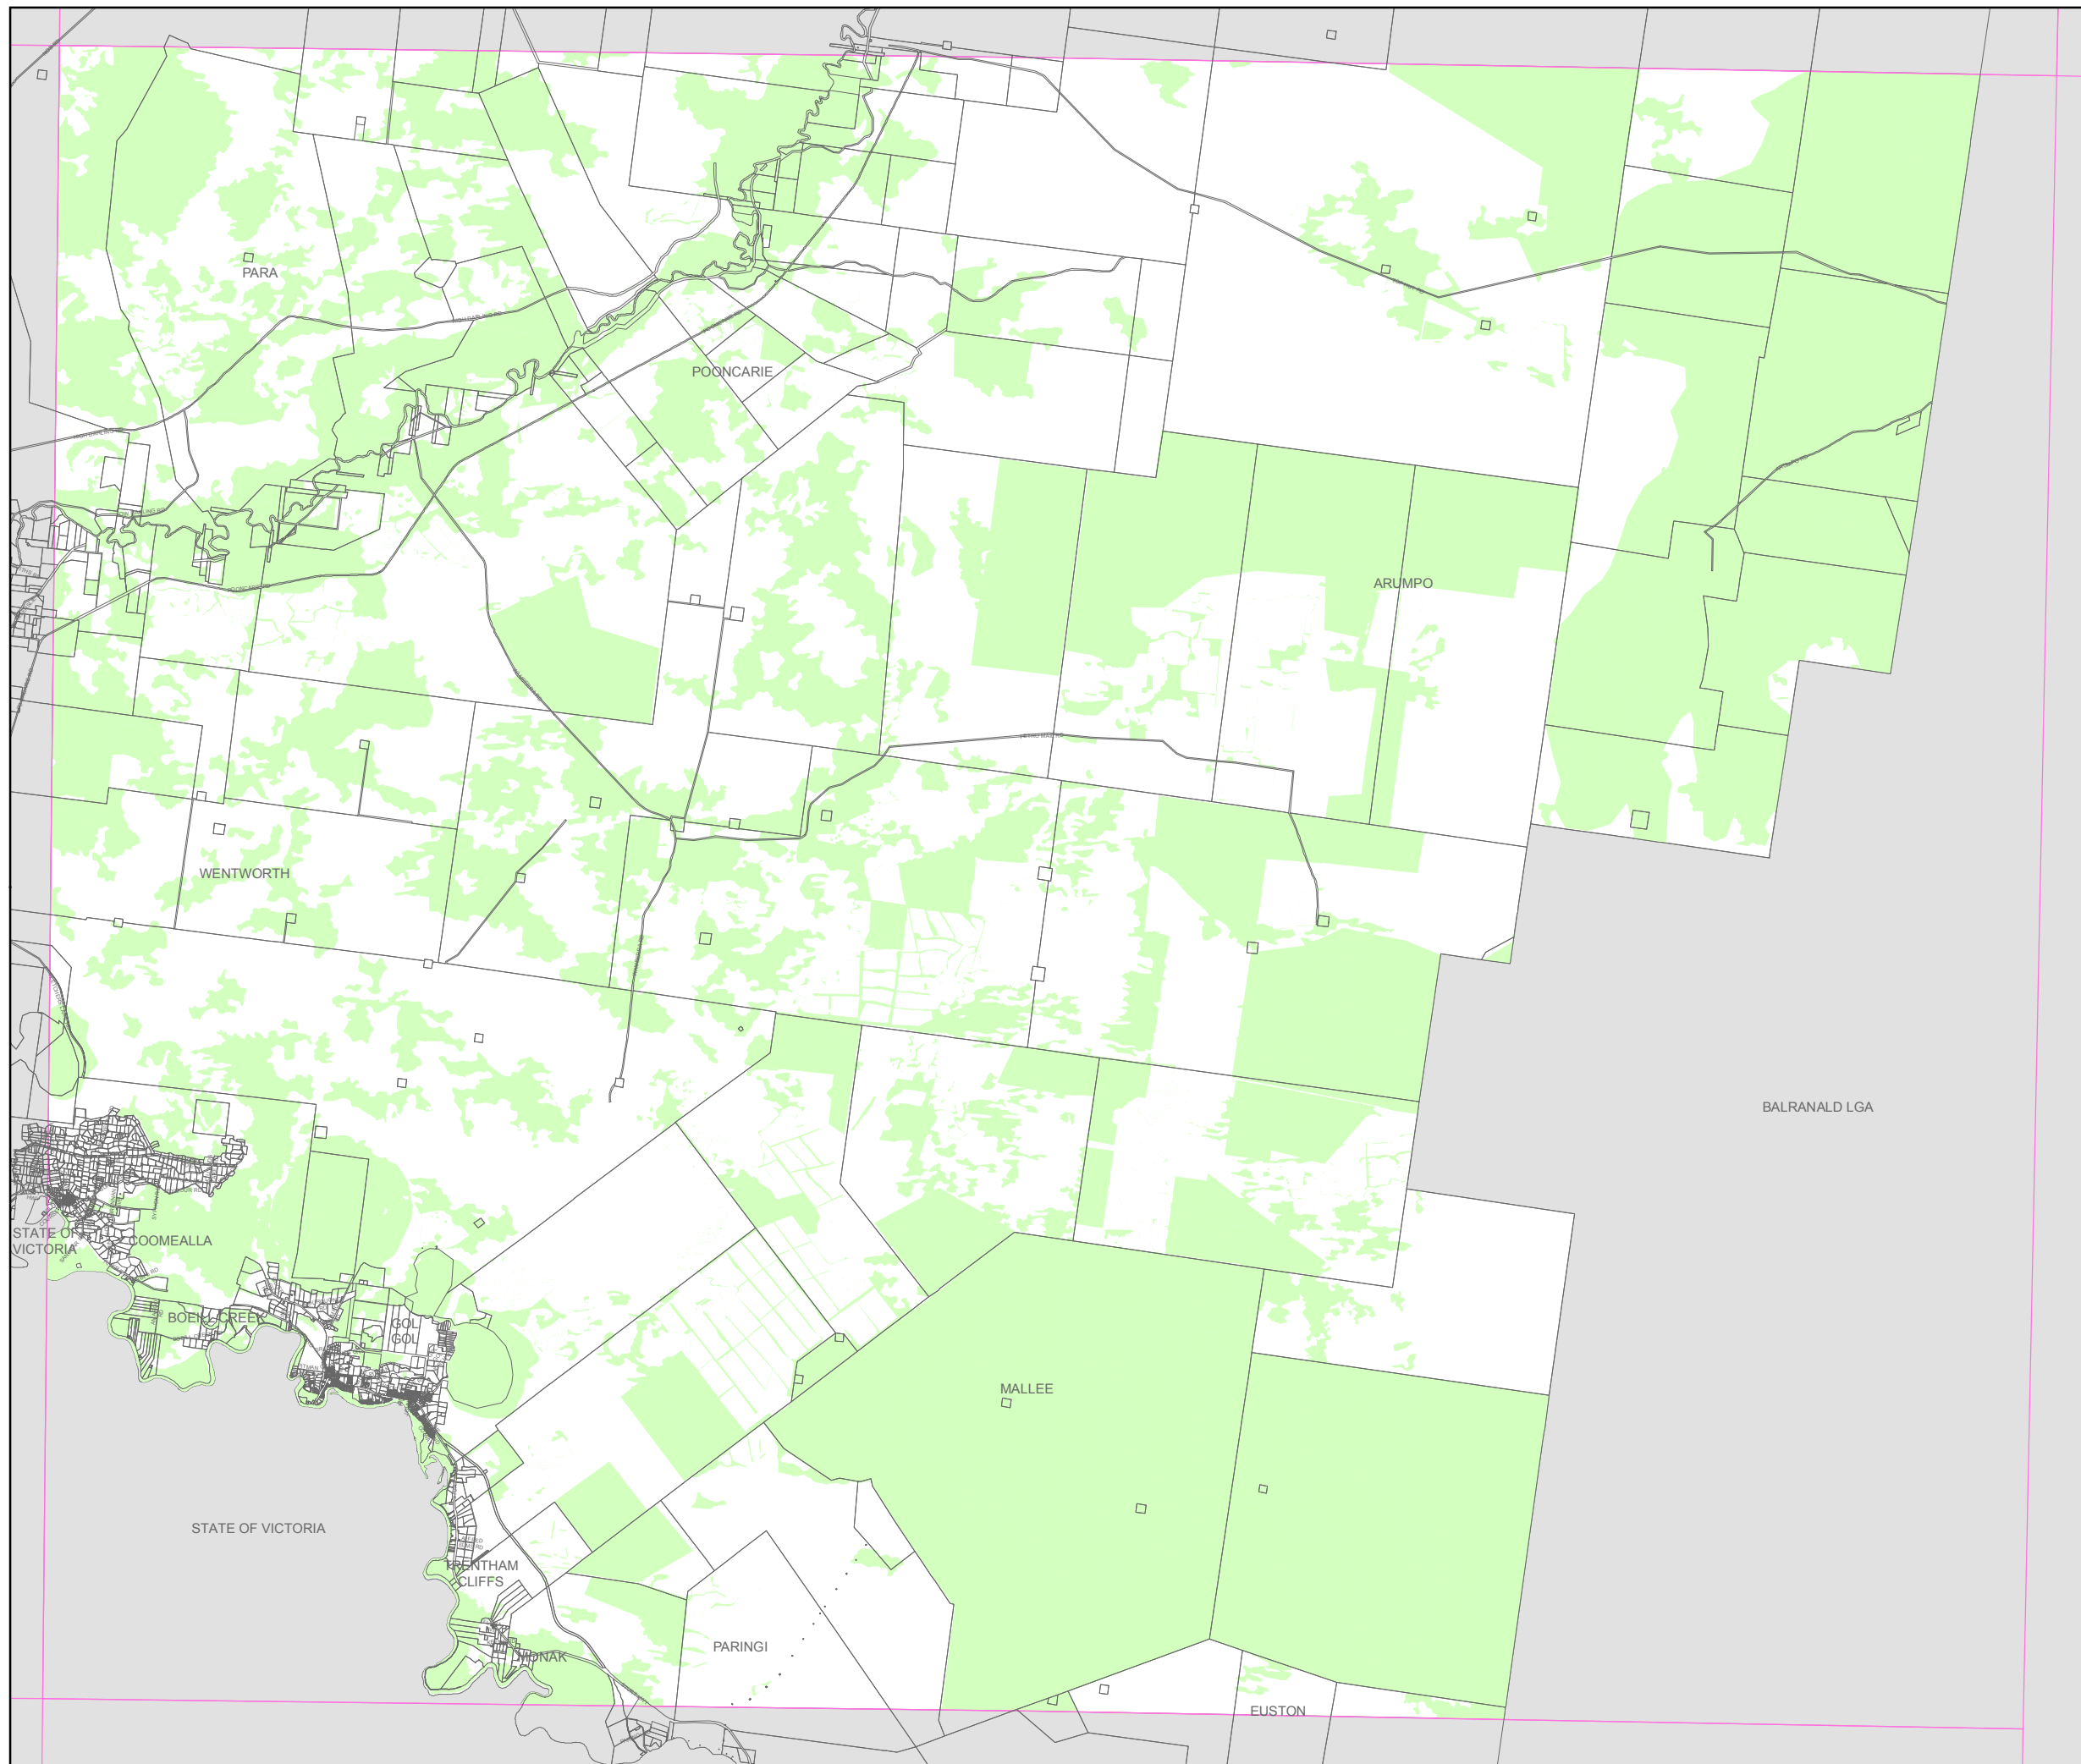

Wentworth Local Environmental Plan 2011

Natural Resource - Terrestrial Biodiversity Map - Sheet NRB_004

Natural Resource

Terrestrial Biodiversity

Cadastre

Cadastre 08/12/2010 © Land and Property Information (LPI)

0 6 12 Kilometres

Scale: 1:320,000 @ A3

Projection: GDA 1994
MGA Zone 54

Map identification number:

8200_COM_NRB_004_320_20111130