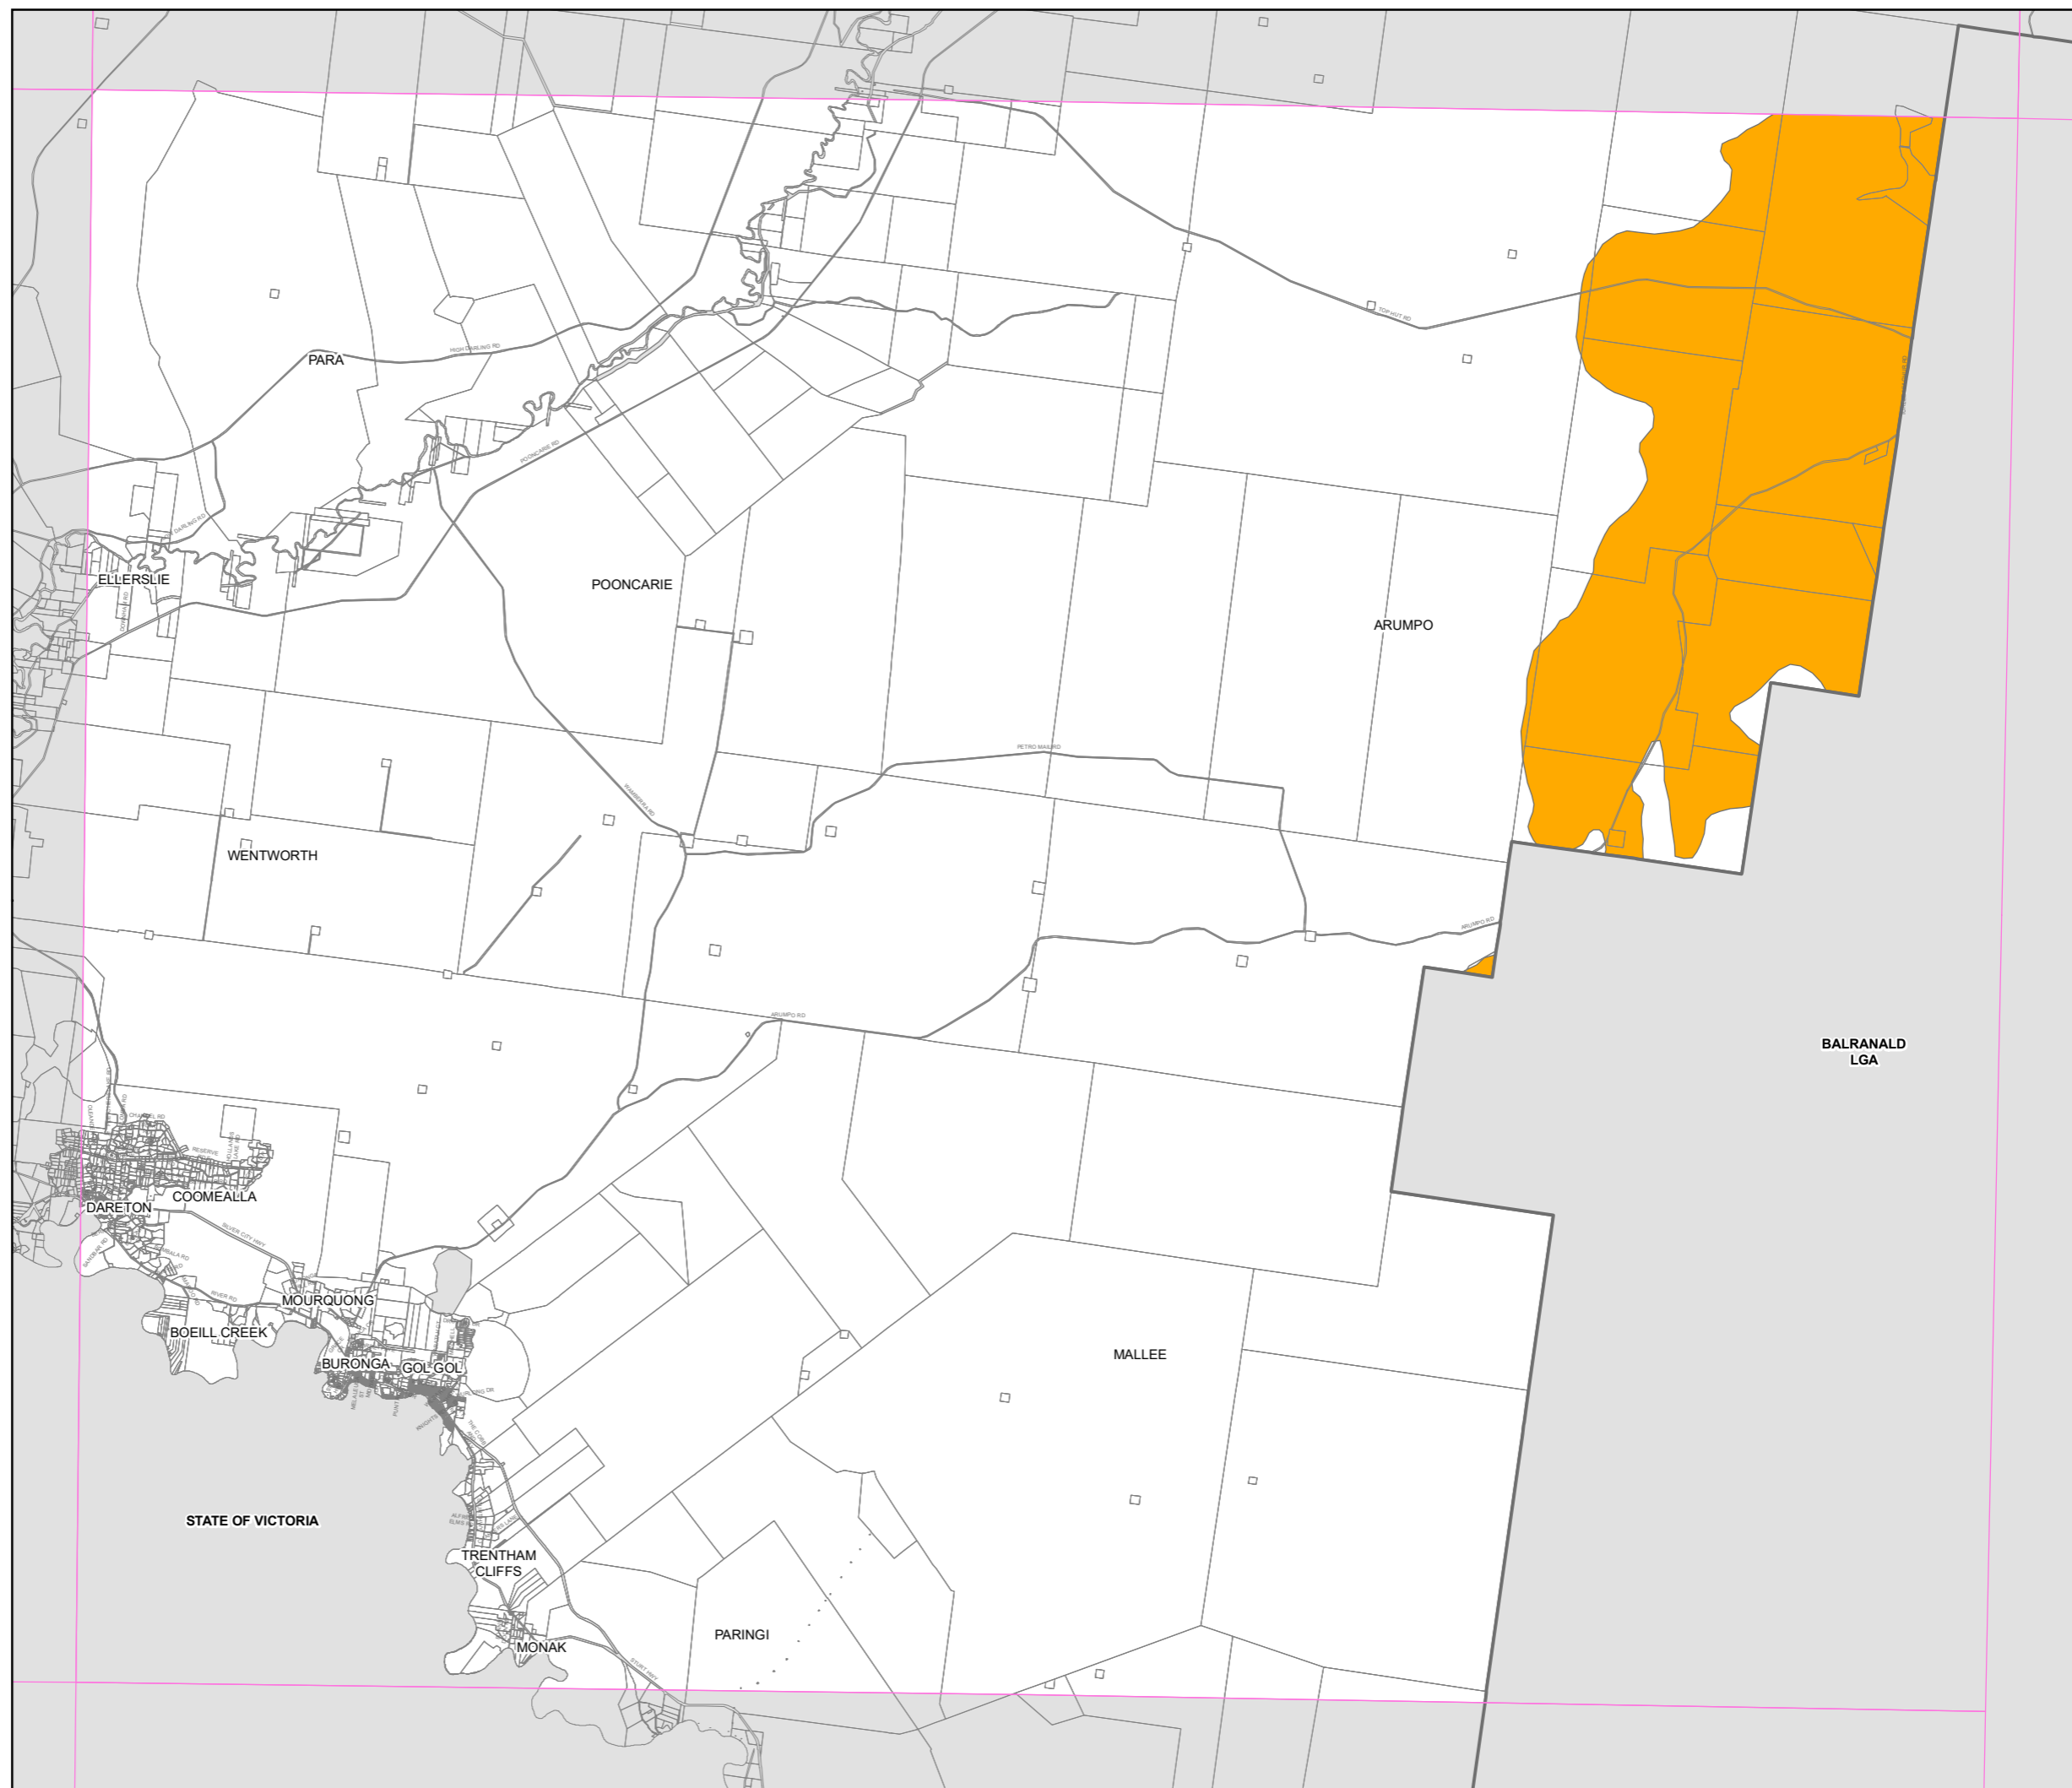

Wentworth Local Environmental Plan 2011

Willandra Lakes Region World Heritage Property Map - Sheet WHP_004

 Willandra Lakes Region World Heritage Property

Cadastre
 Cadastre 30/05/2022 © Spatial Services

0 5 10 Kilometres

Projection: GDA 1994
MGA Zone 54

Scale: 1:320,000 @ A3

Map Identification Number: 8200_COM_WHP_004_320_20220530