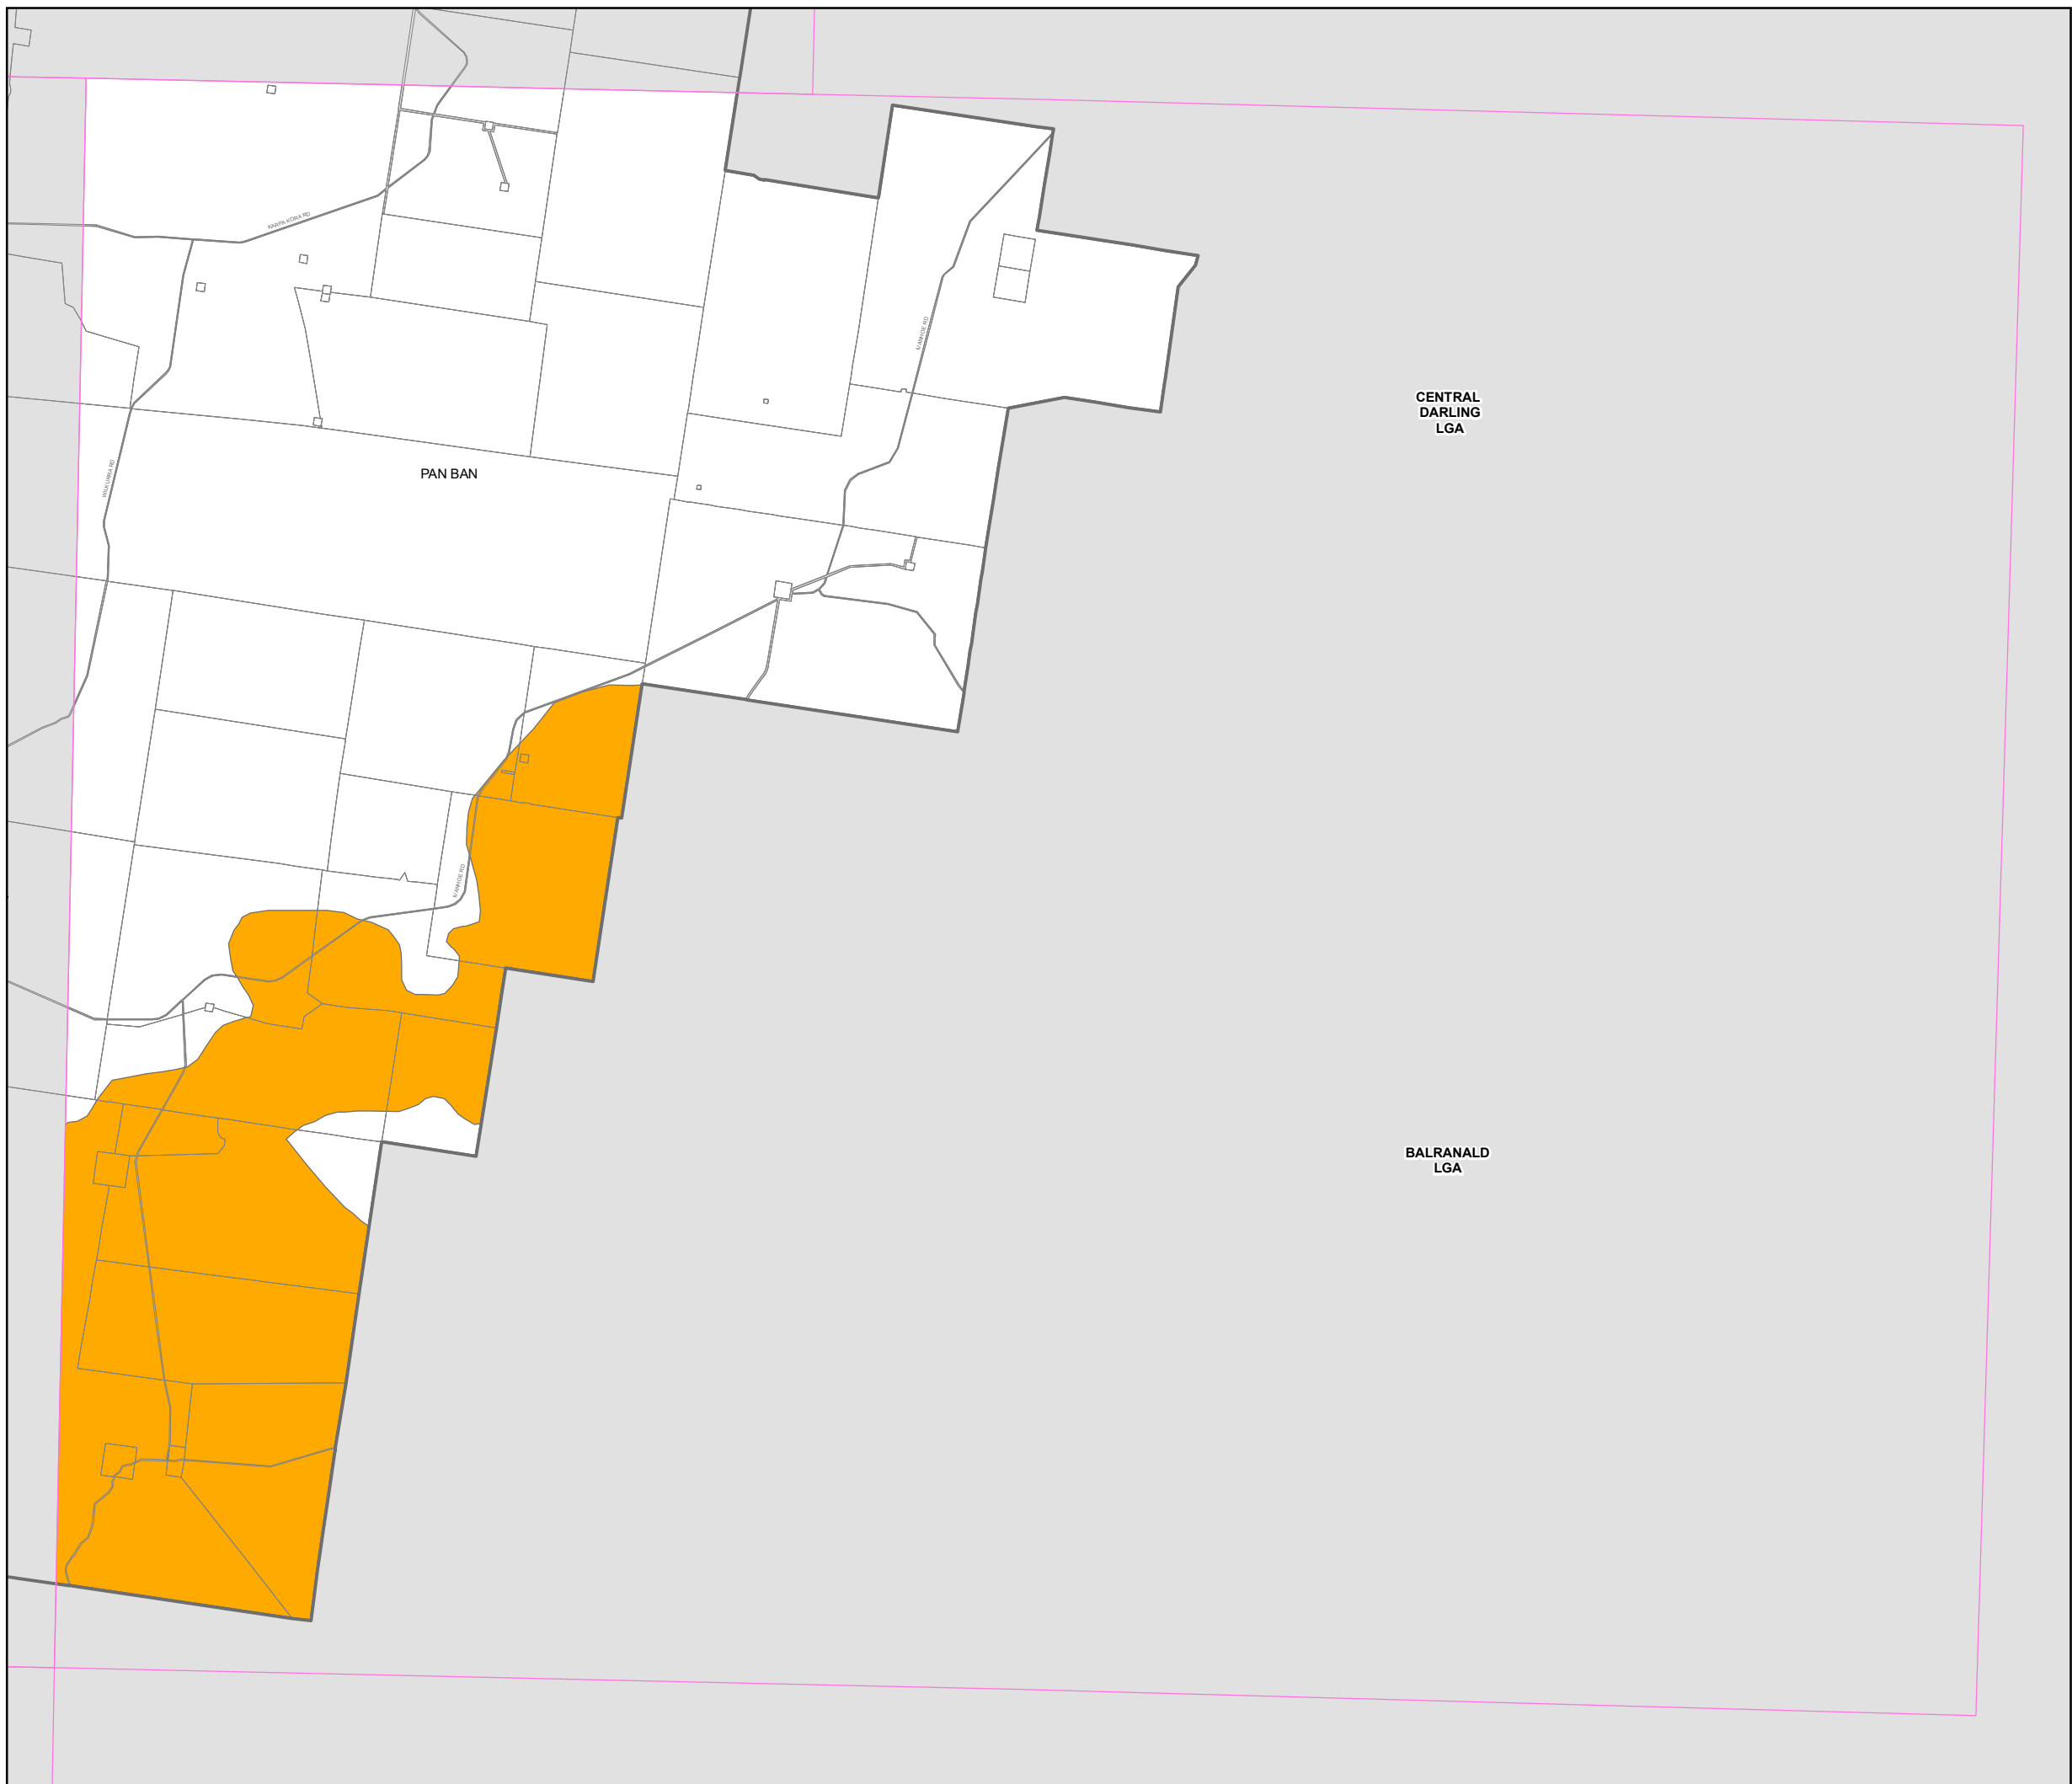

Wentworth Local Environmental Plan 2011

Willandra Lakes Region World Heritage Property Map - Sheet WHP_007

 Willandra Lakes Region World Heritage Property

Cadastre

 Cadastre 30/05/2022 © Spatial Services

0 5 10 Kilometres

Projection: GDA 1994
MGA Zone 54

Scale: 1:320,000 @ A3

Map Identification Number: 8200_COM_WHP_007_320_20220530