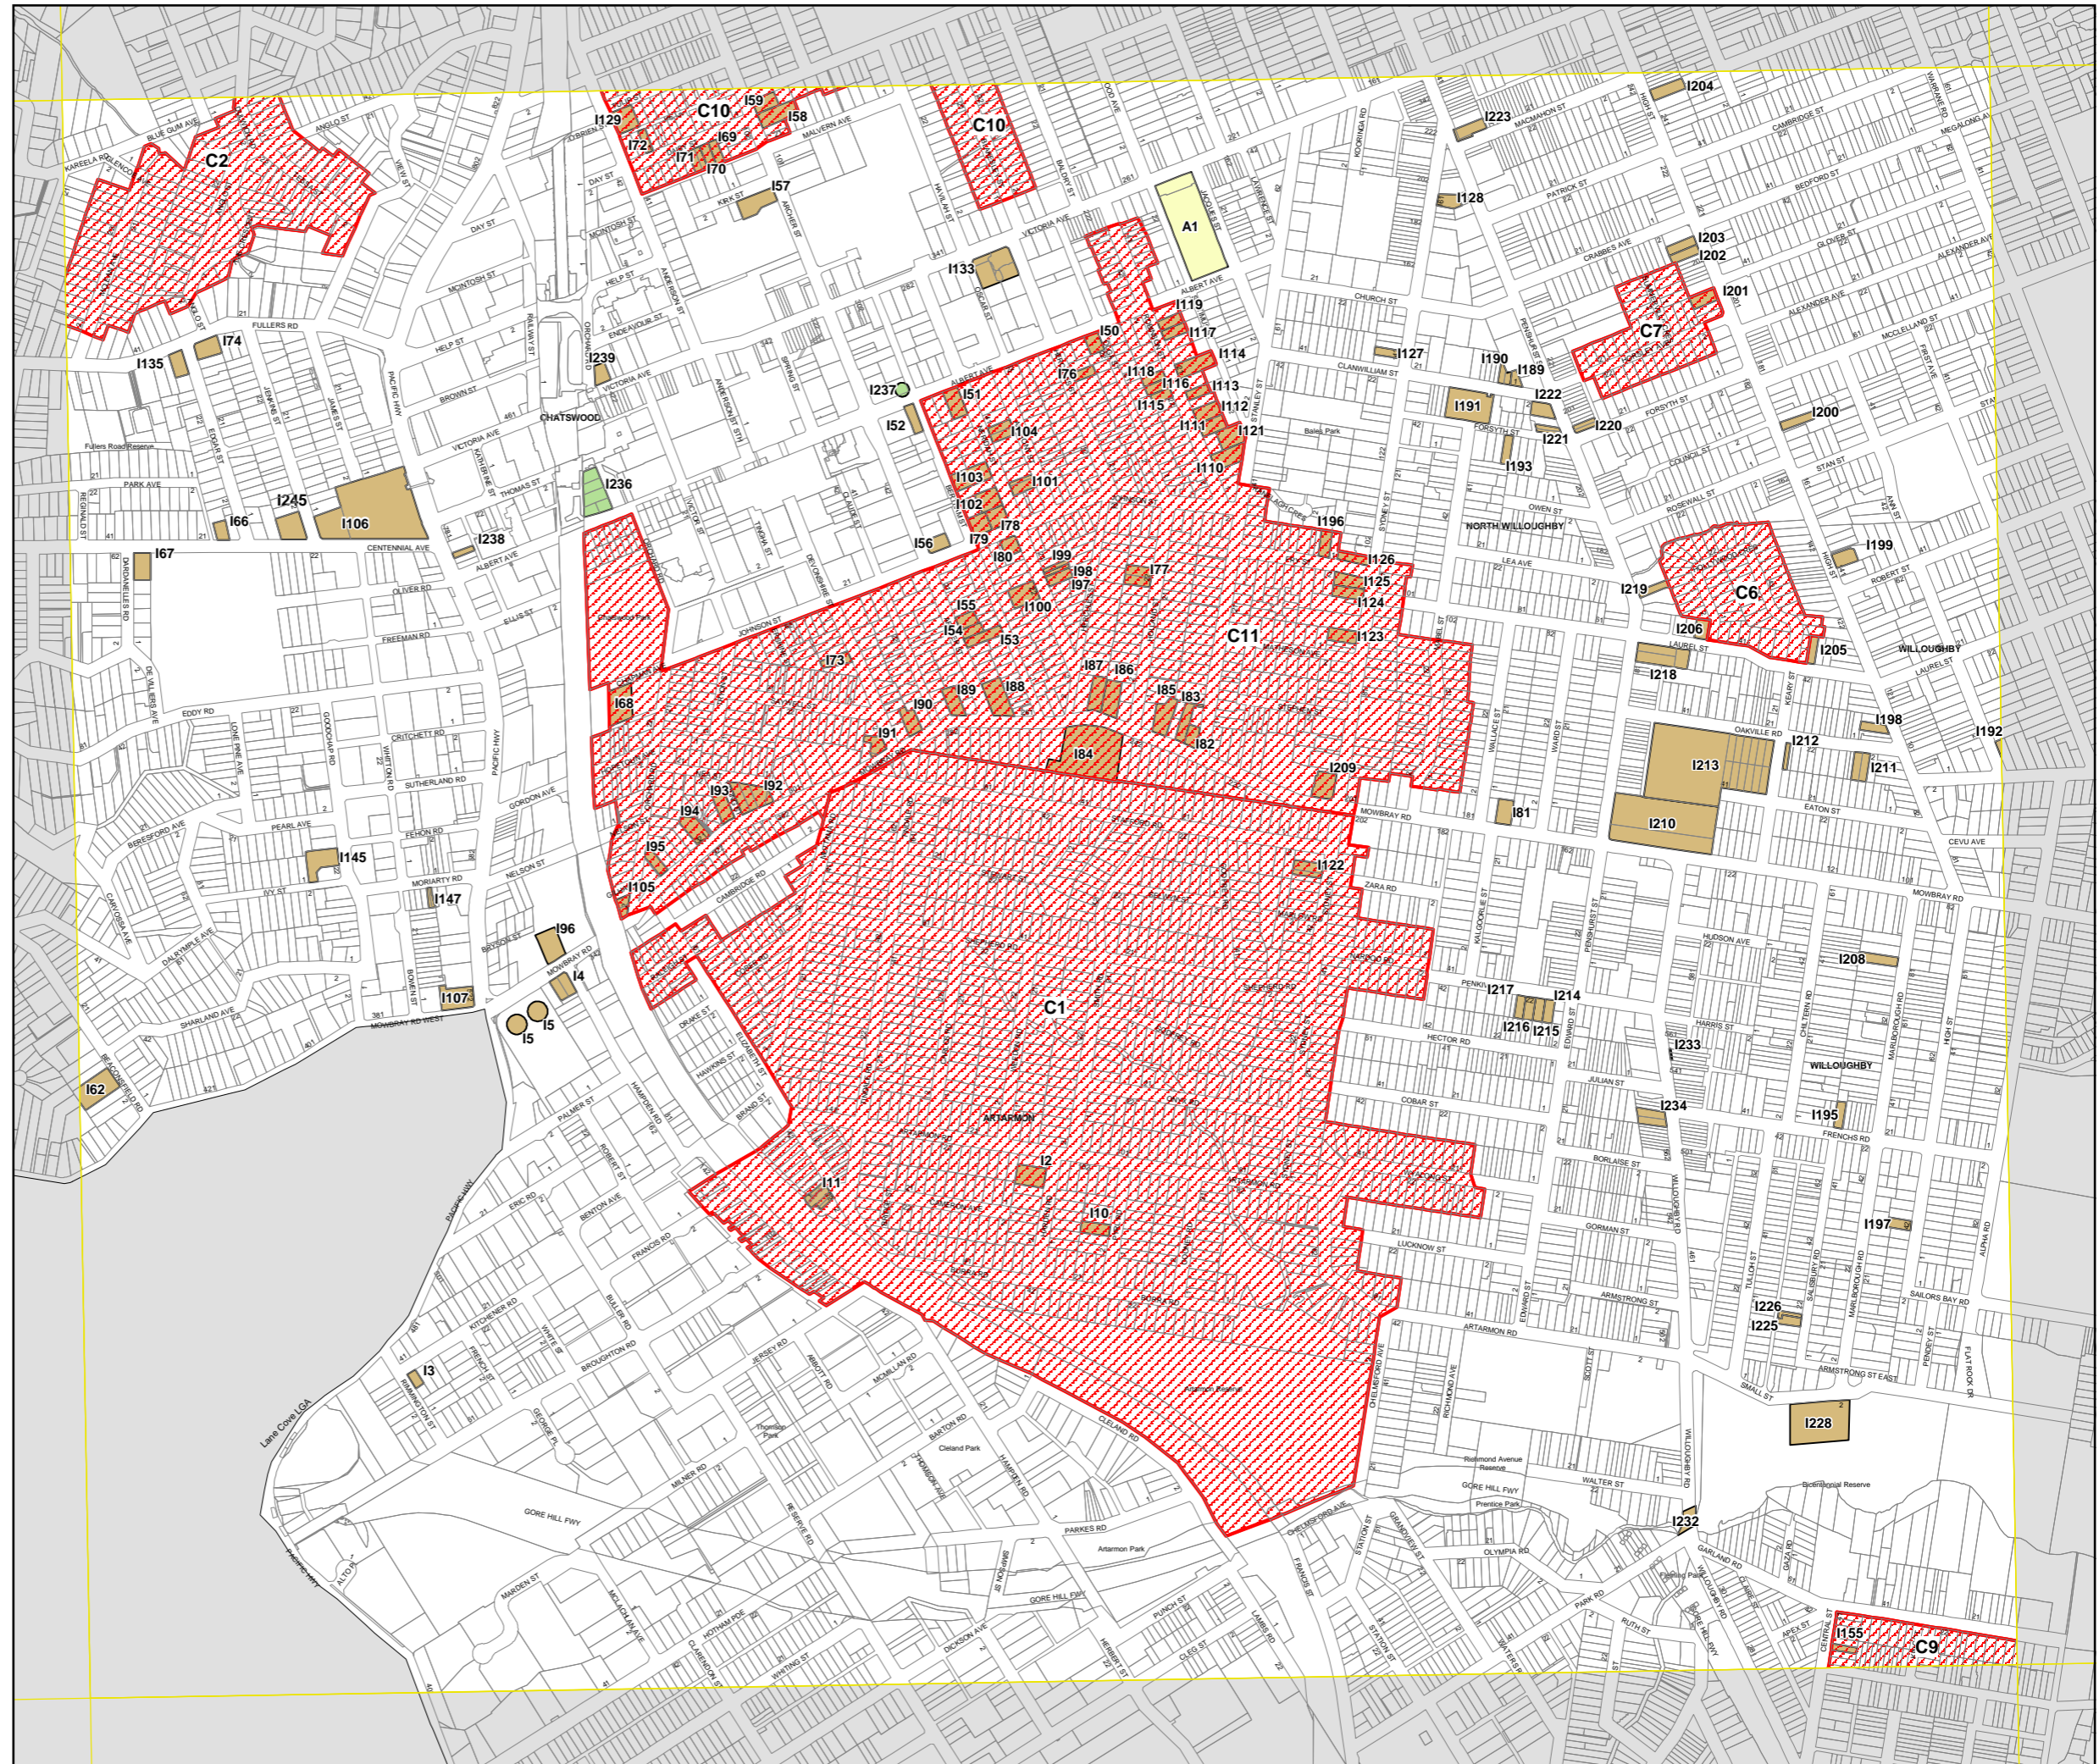

Willoughby Local Environmental Plan 2012

Heritage Map - Sheet HER_004

Heritage

-  Conservation Area - General
-  Item - General
-  Item - Archaeological
-  Item - Landscape

Cadastre

-  Cadastre 13/05/2019 © Willoughby City Council

Projection: GDA 1994
MGA Zone 56
Map identification number
8250_COM_HER_004_010_20190513