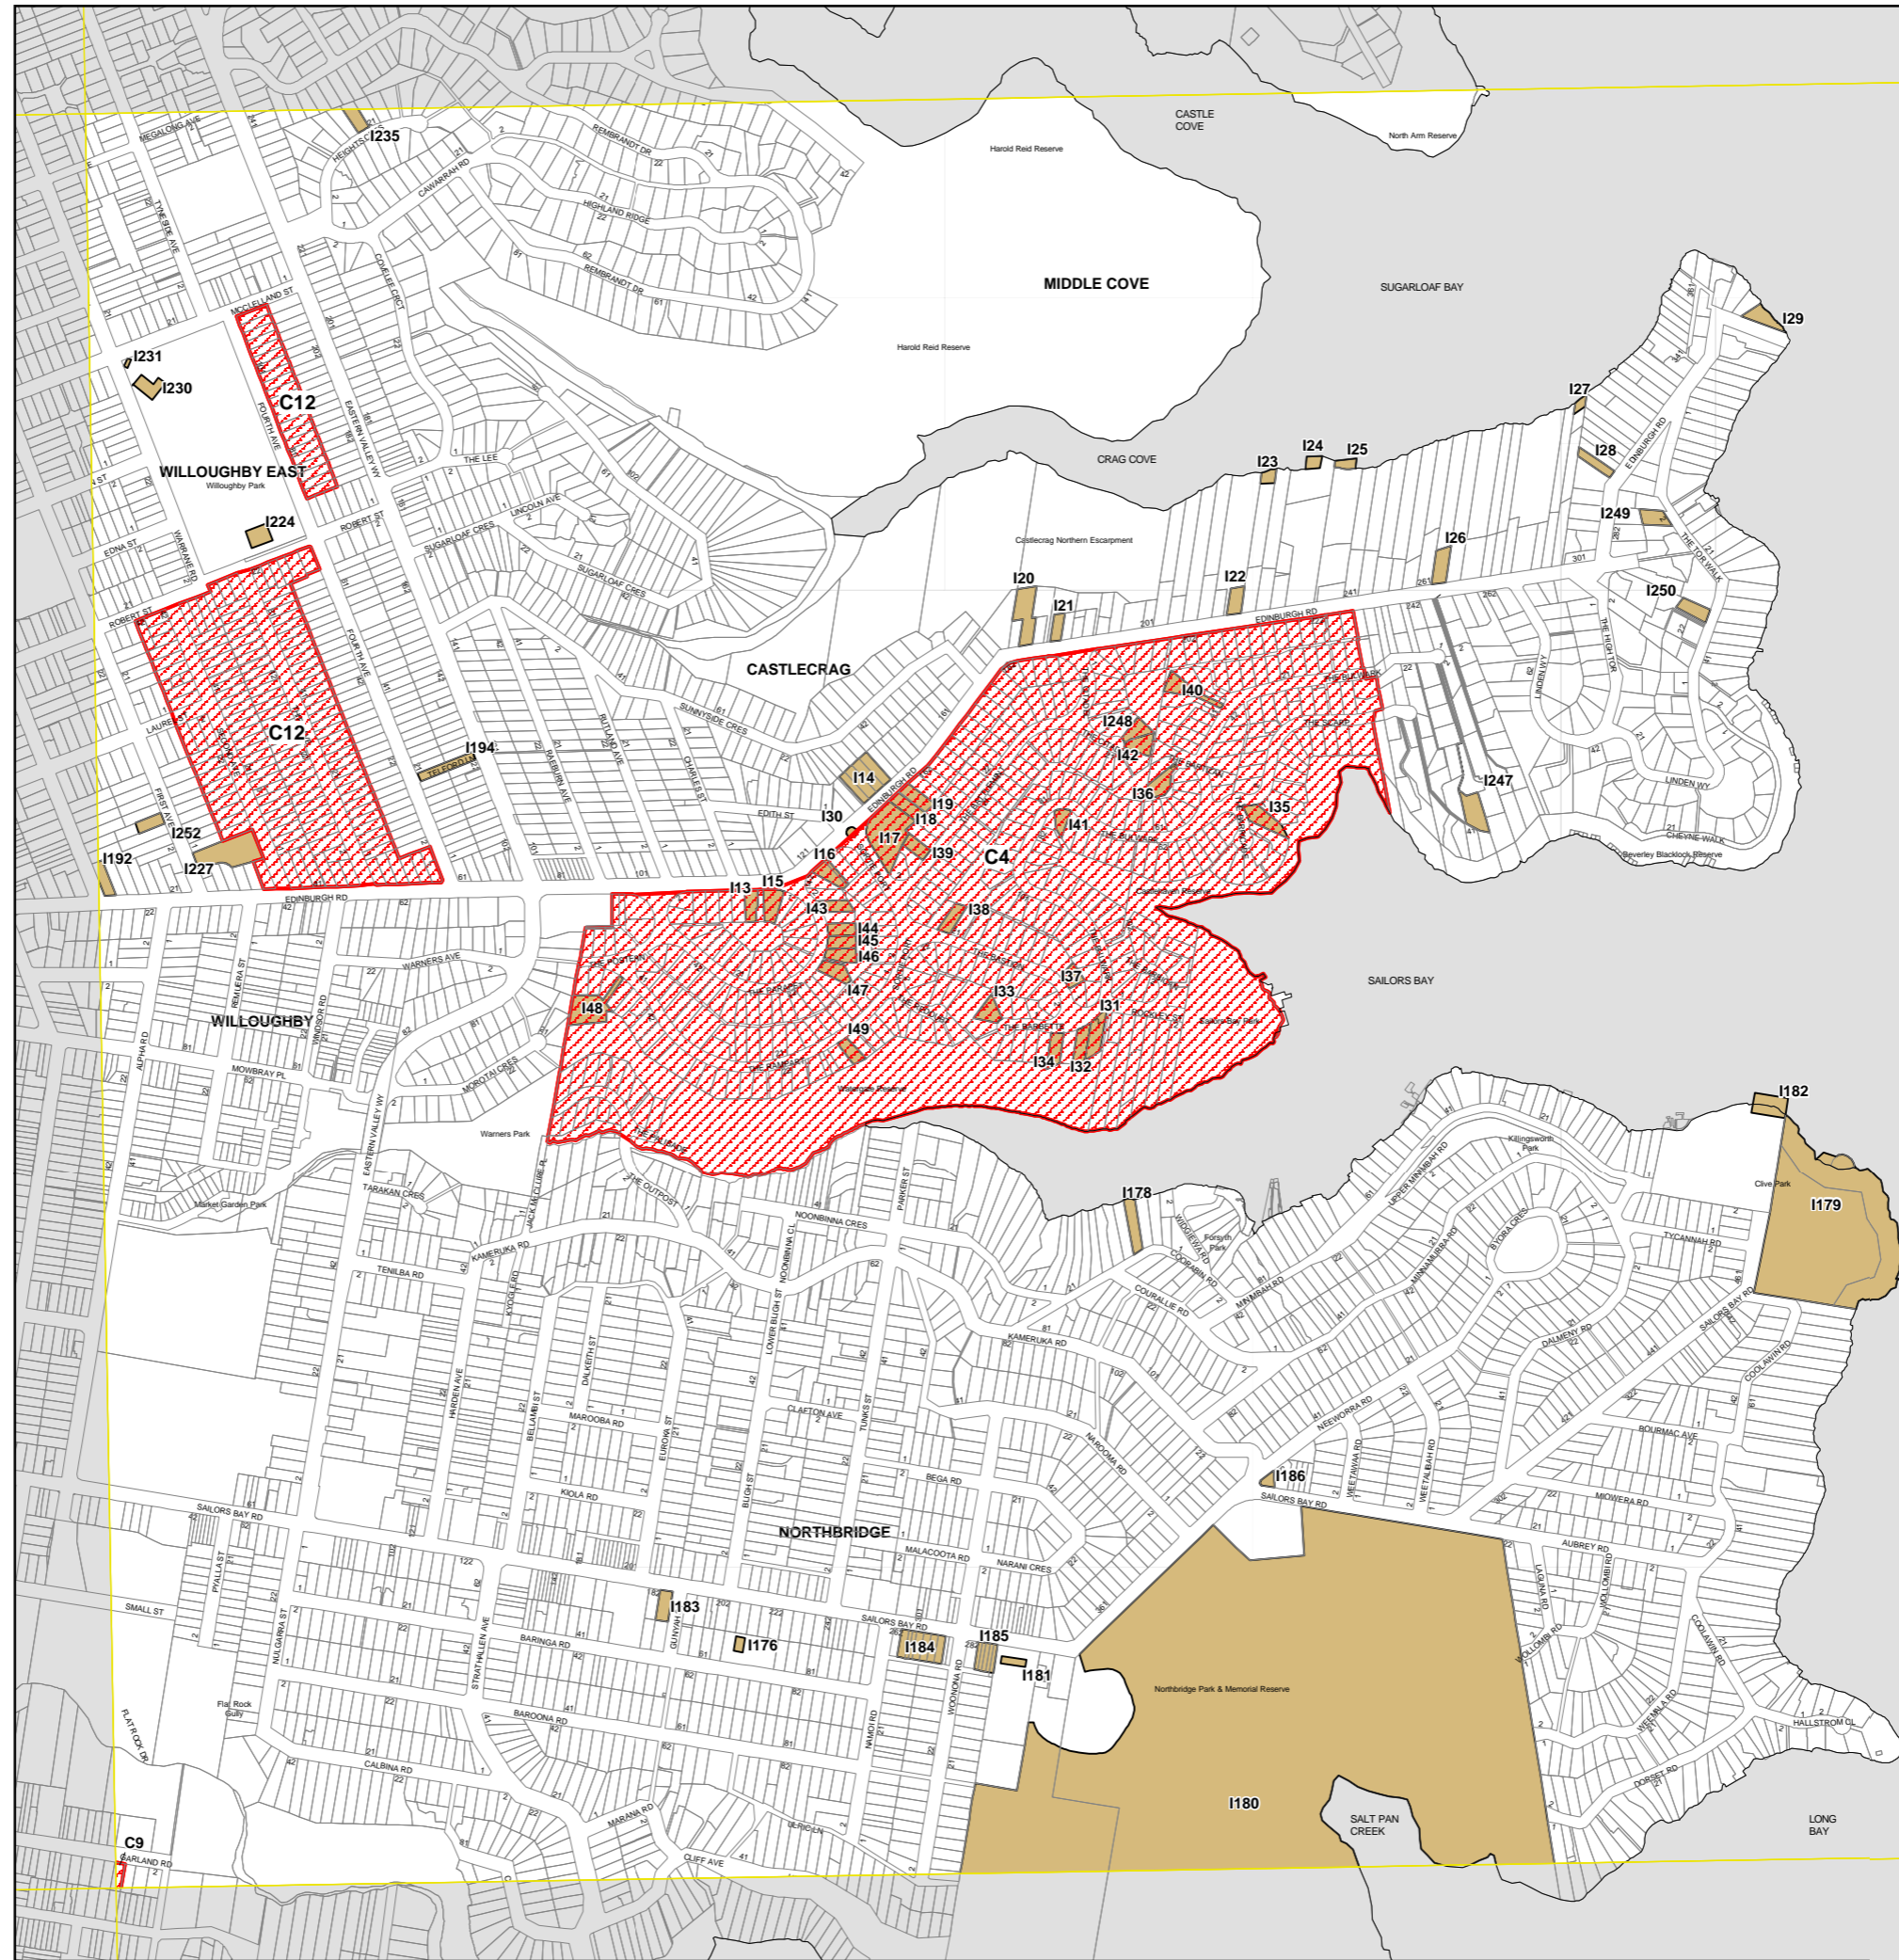

Willoughby Local Environmental Plan 2012

Heritage Map - Sheet HER_007

Heritage

-  Conservation Area - General
-  Item - General
-  Item - Archaeological
-  Item - Landscape

Cadastre

-  Cadastre 21/04/2020 © Willoughby City Council

Projection: GDA 1994
MGA Zone 56

Map identification number
8250_COM_HER_007_010_20200421