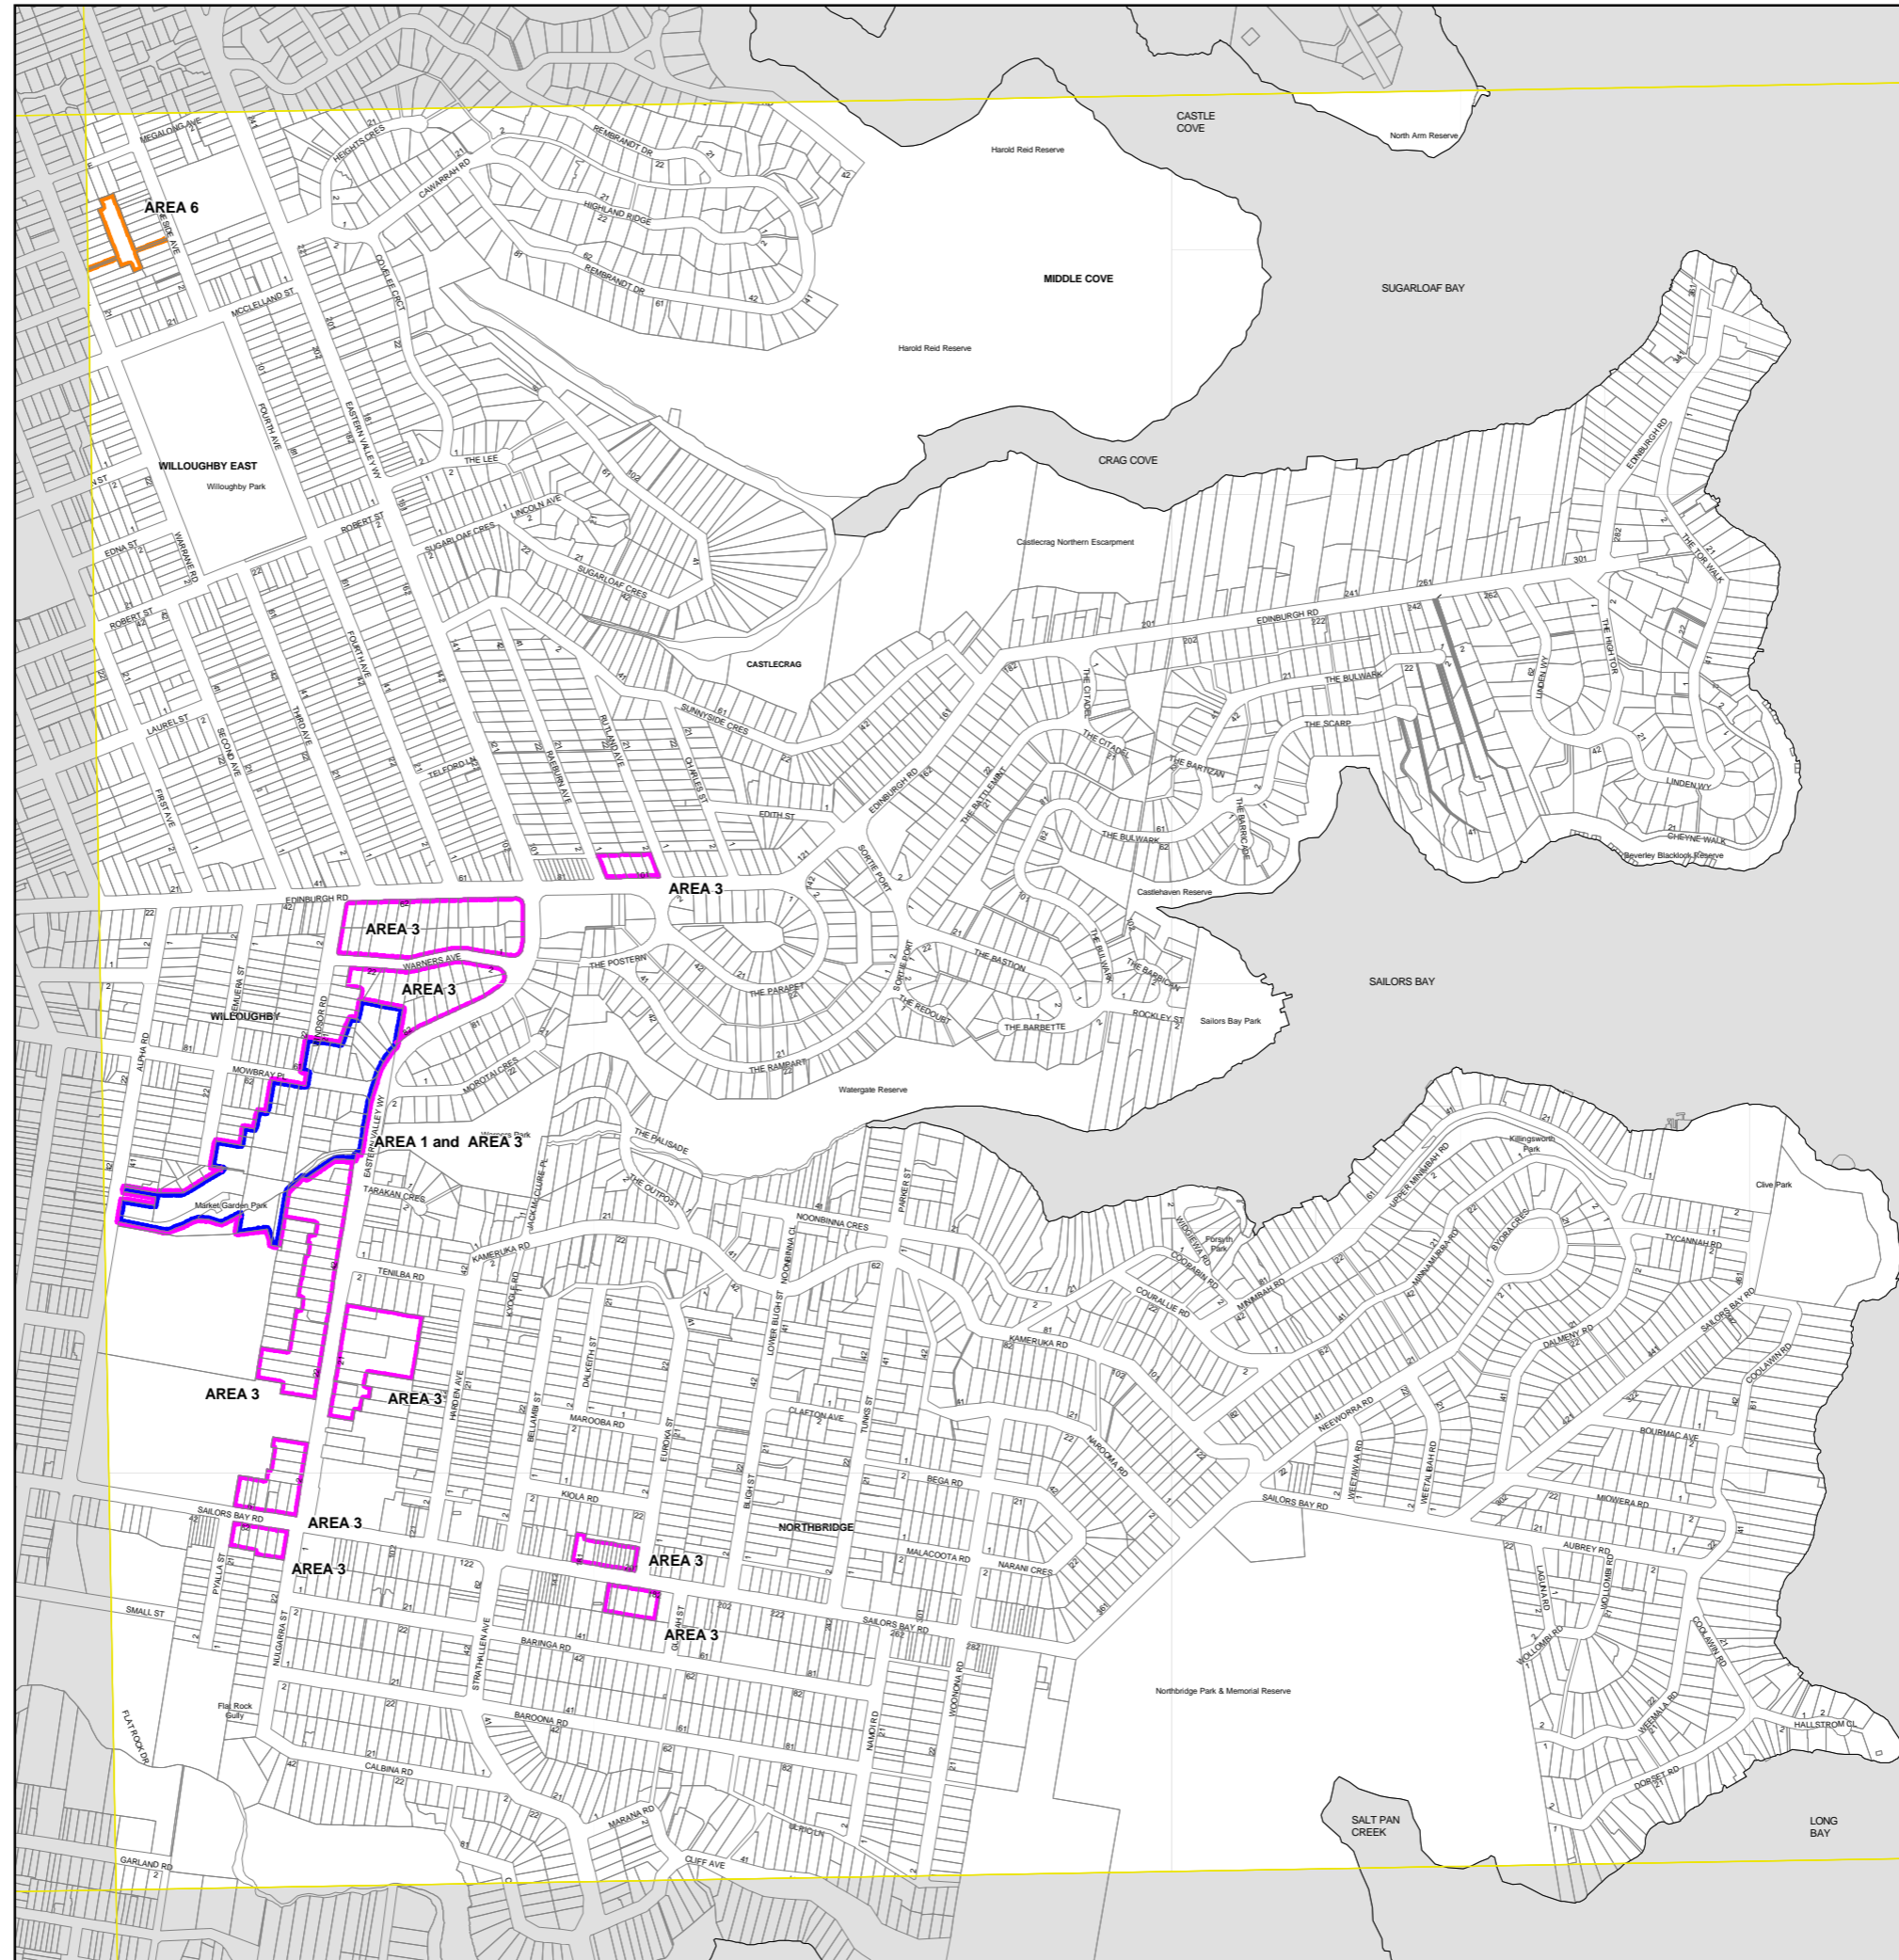

Willoughby Local Environmental Plan 2012

Special Provisions Area Map - sheet SPA_007

- Area 1 Refer Cl 6.14 and Schedule 1
- Area 2 Refer Cl 6.16
- Area 3 Refer Cl 6.8
- Area 4 Refer Cl 6.13
- Area 5 Refer Cl 4.1B and Schedule 1
- Area 6 Refer Cl 6.17

Cadastre
 Cadastre 12/11/2012 © Willoughby City Council

Projection: GDA 1994
 MGA Zone 56
 Map identification number
 8250_COM_SPA_007_010_20121112