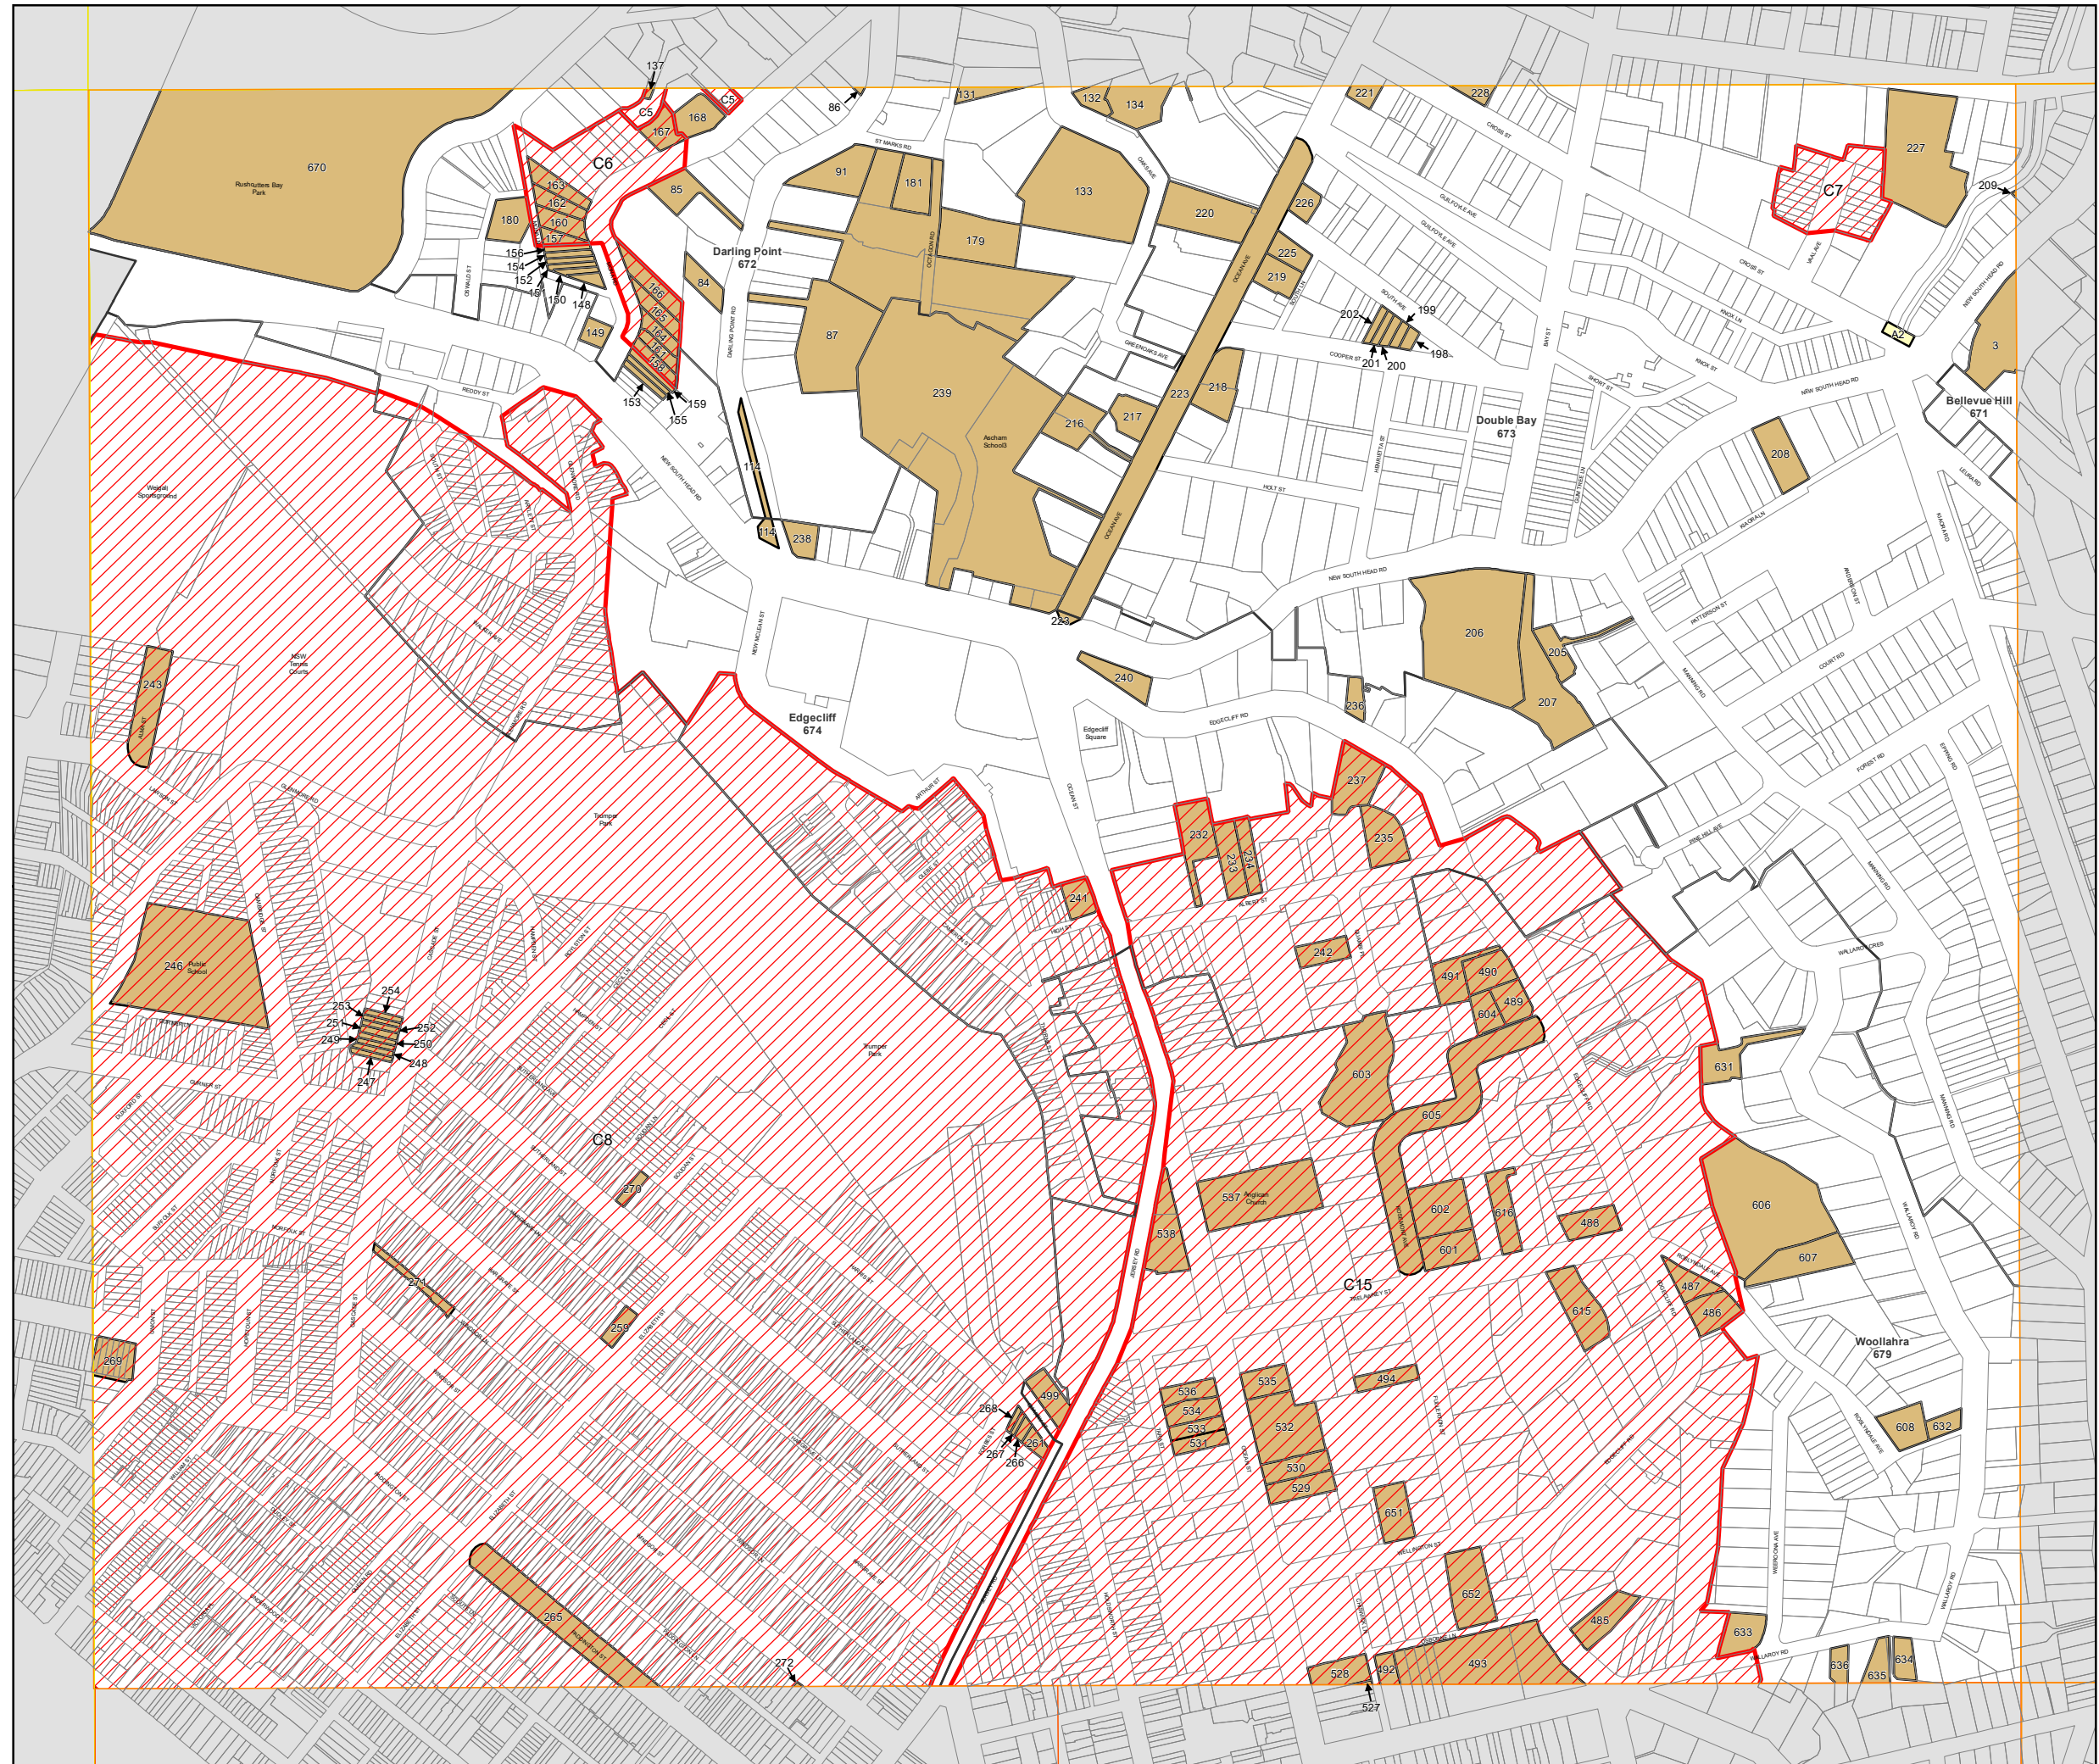

# Woolahra Local Environmental Plan 2014

## Heritage Map Sheet HER\_003A

### Heritage

-  Conservation Area - General
-  Item - General
-  Item - Archaeological
-  Item - Street Name Inlays  
e.g. Rose Bay 675

### Cadastre

-  Cadastre 5/12/14 © Woolahra Municipal Council

0 100 Metres

Scale: 1:5,000 @ A3

Projection: GDA 1994  
MGA Zone 56

Map identification number:  
8500\_COM\_HER\_003A\_005\_20160927