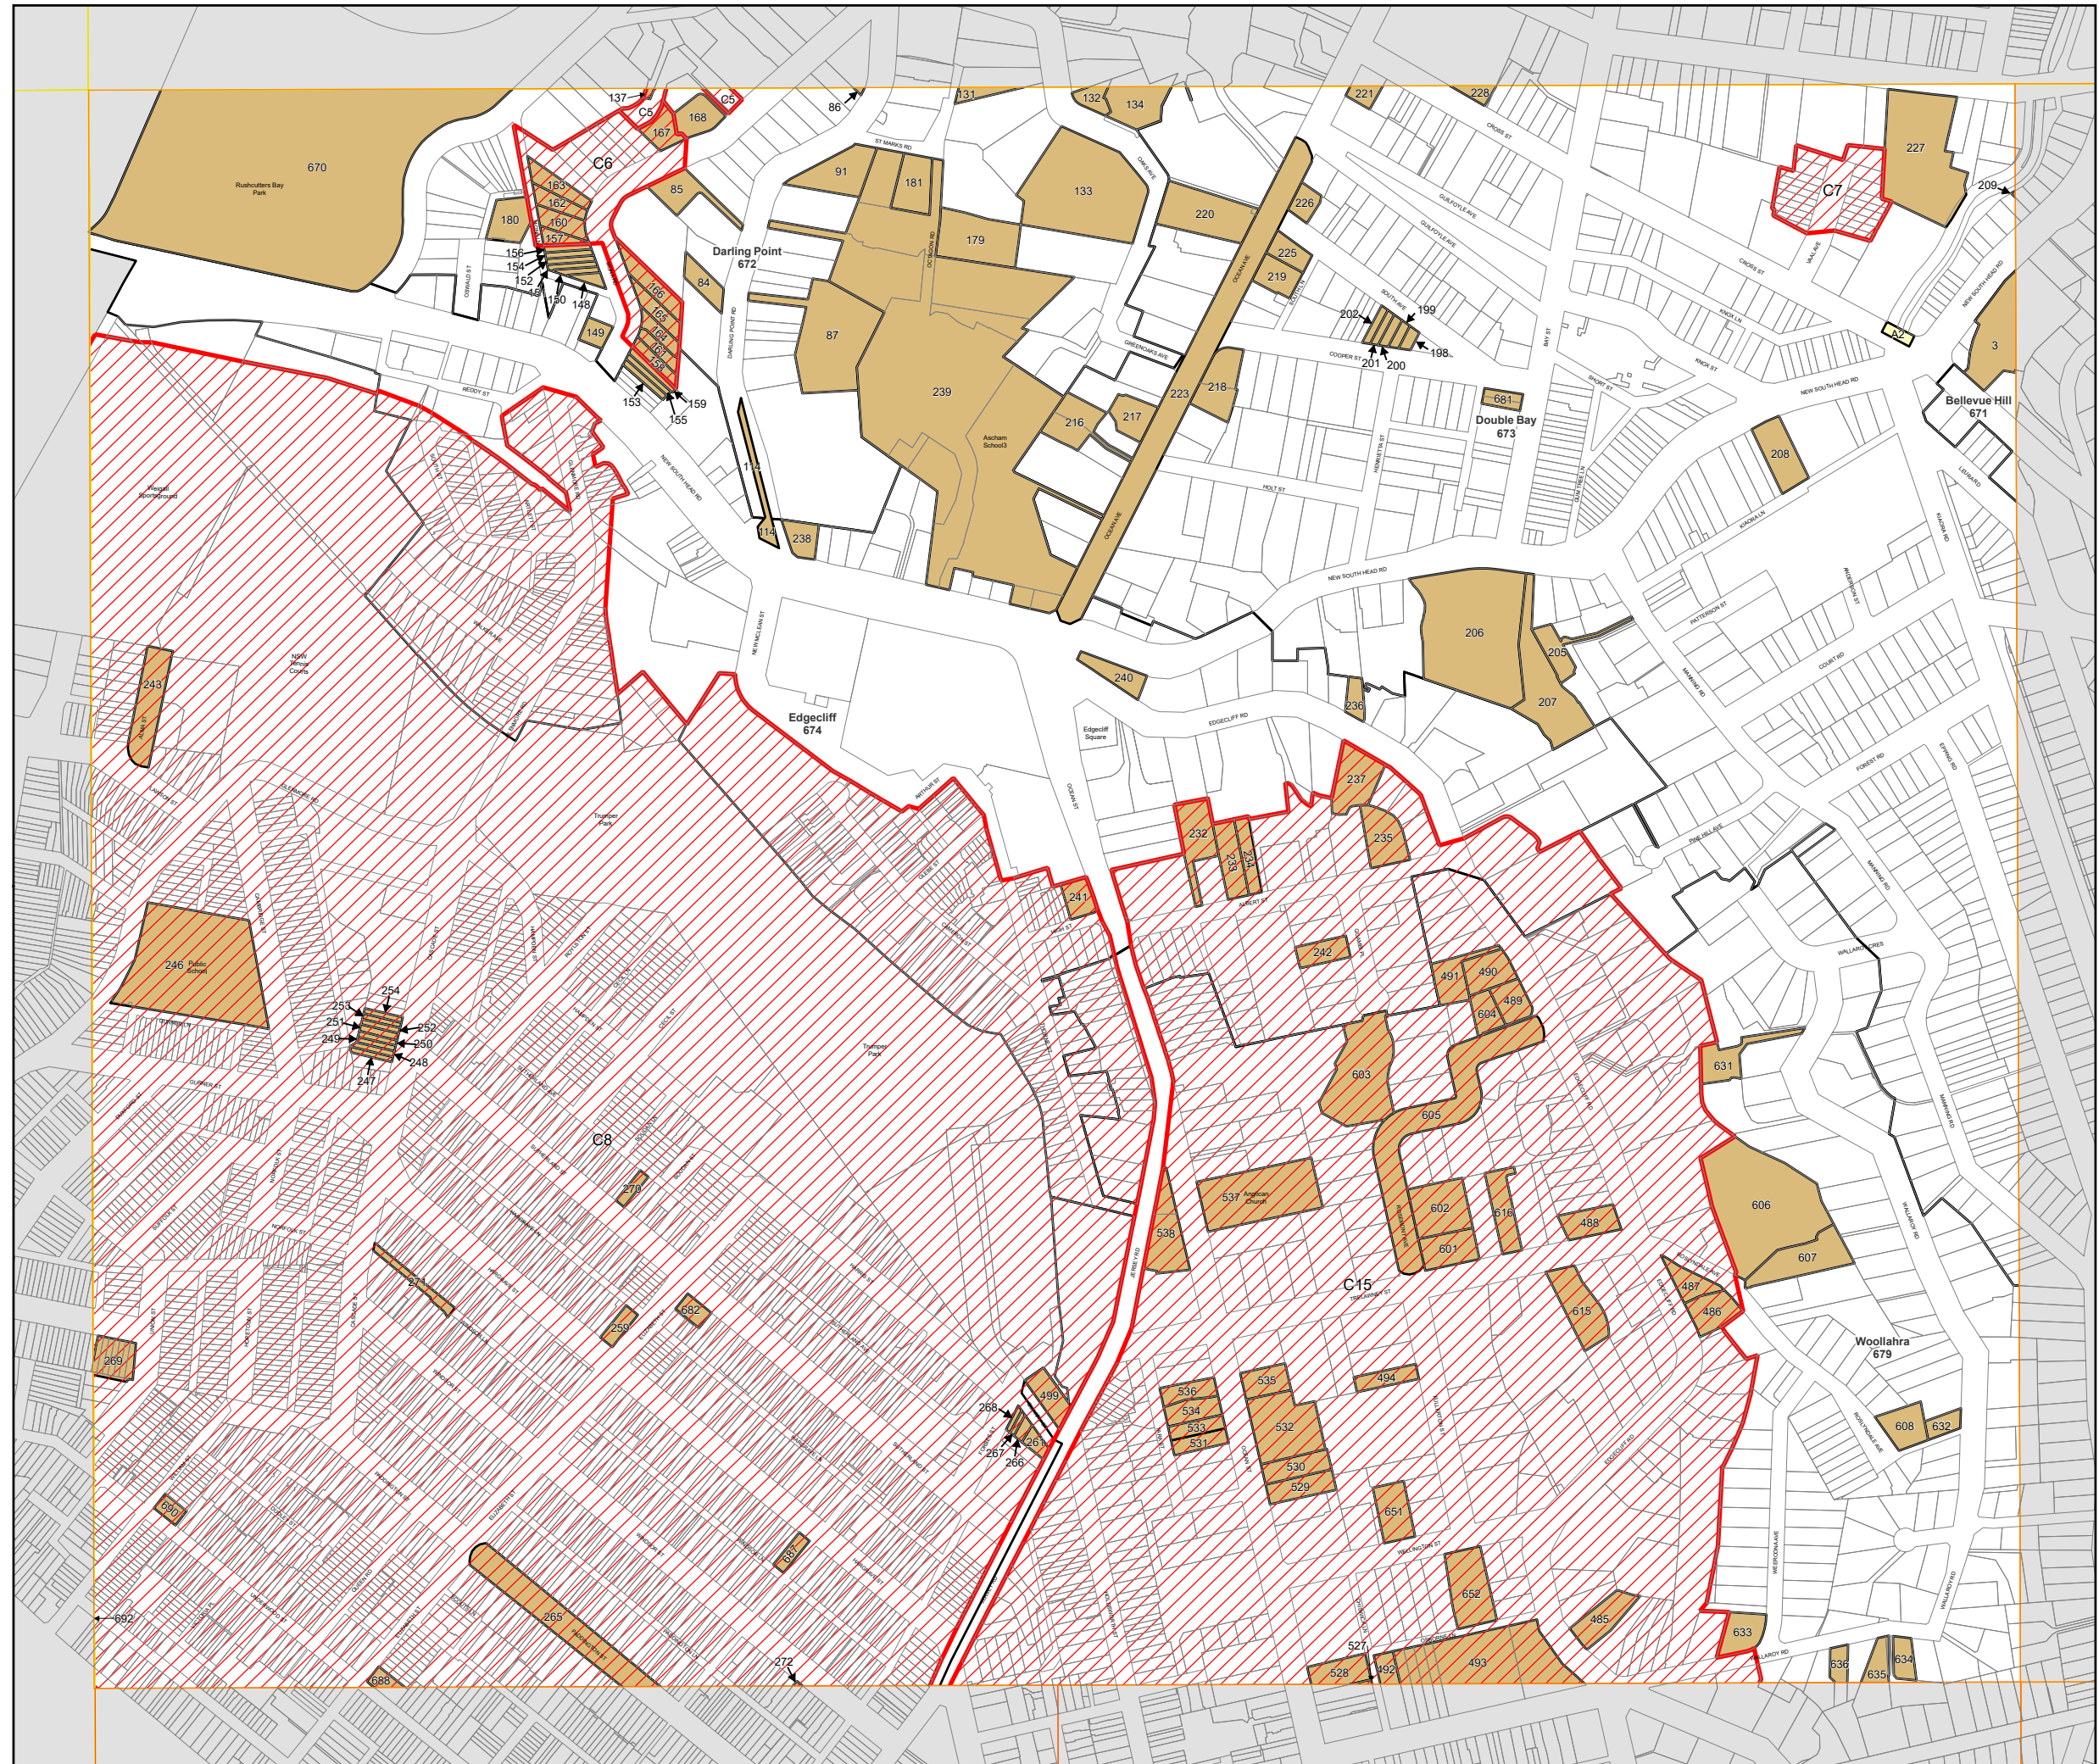

Woollahra Local Environmental Plan 2014

Heritage Map Sheet HER_003A

Heritage

-  Conservation Area - General
-  Item - General
-  Item - Archaeological
-  Item - Street Name Inlays
e.g. Rose Bay 675

Cadastre

-  Cadastre 10/3/20 © Woollahra Municipal Council

0 100 Metres

Scale: 1:5,000 @ A3

Projection: GDA 1994
MGA Zone 56

Map identification number:
8500_COM_HER_003A_005_20200310