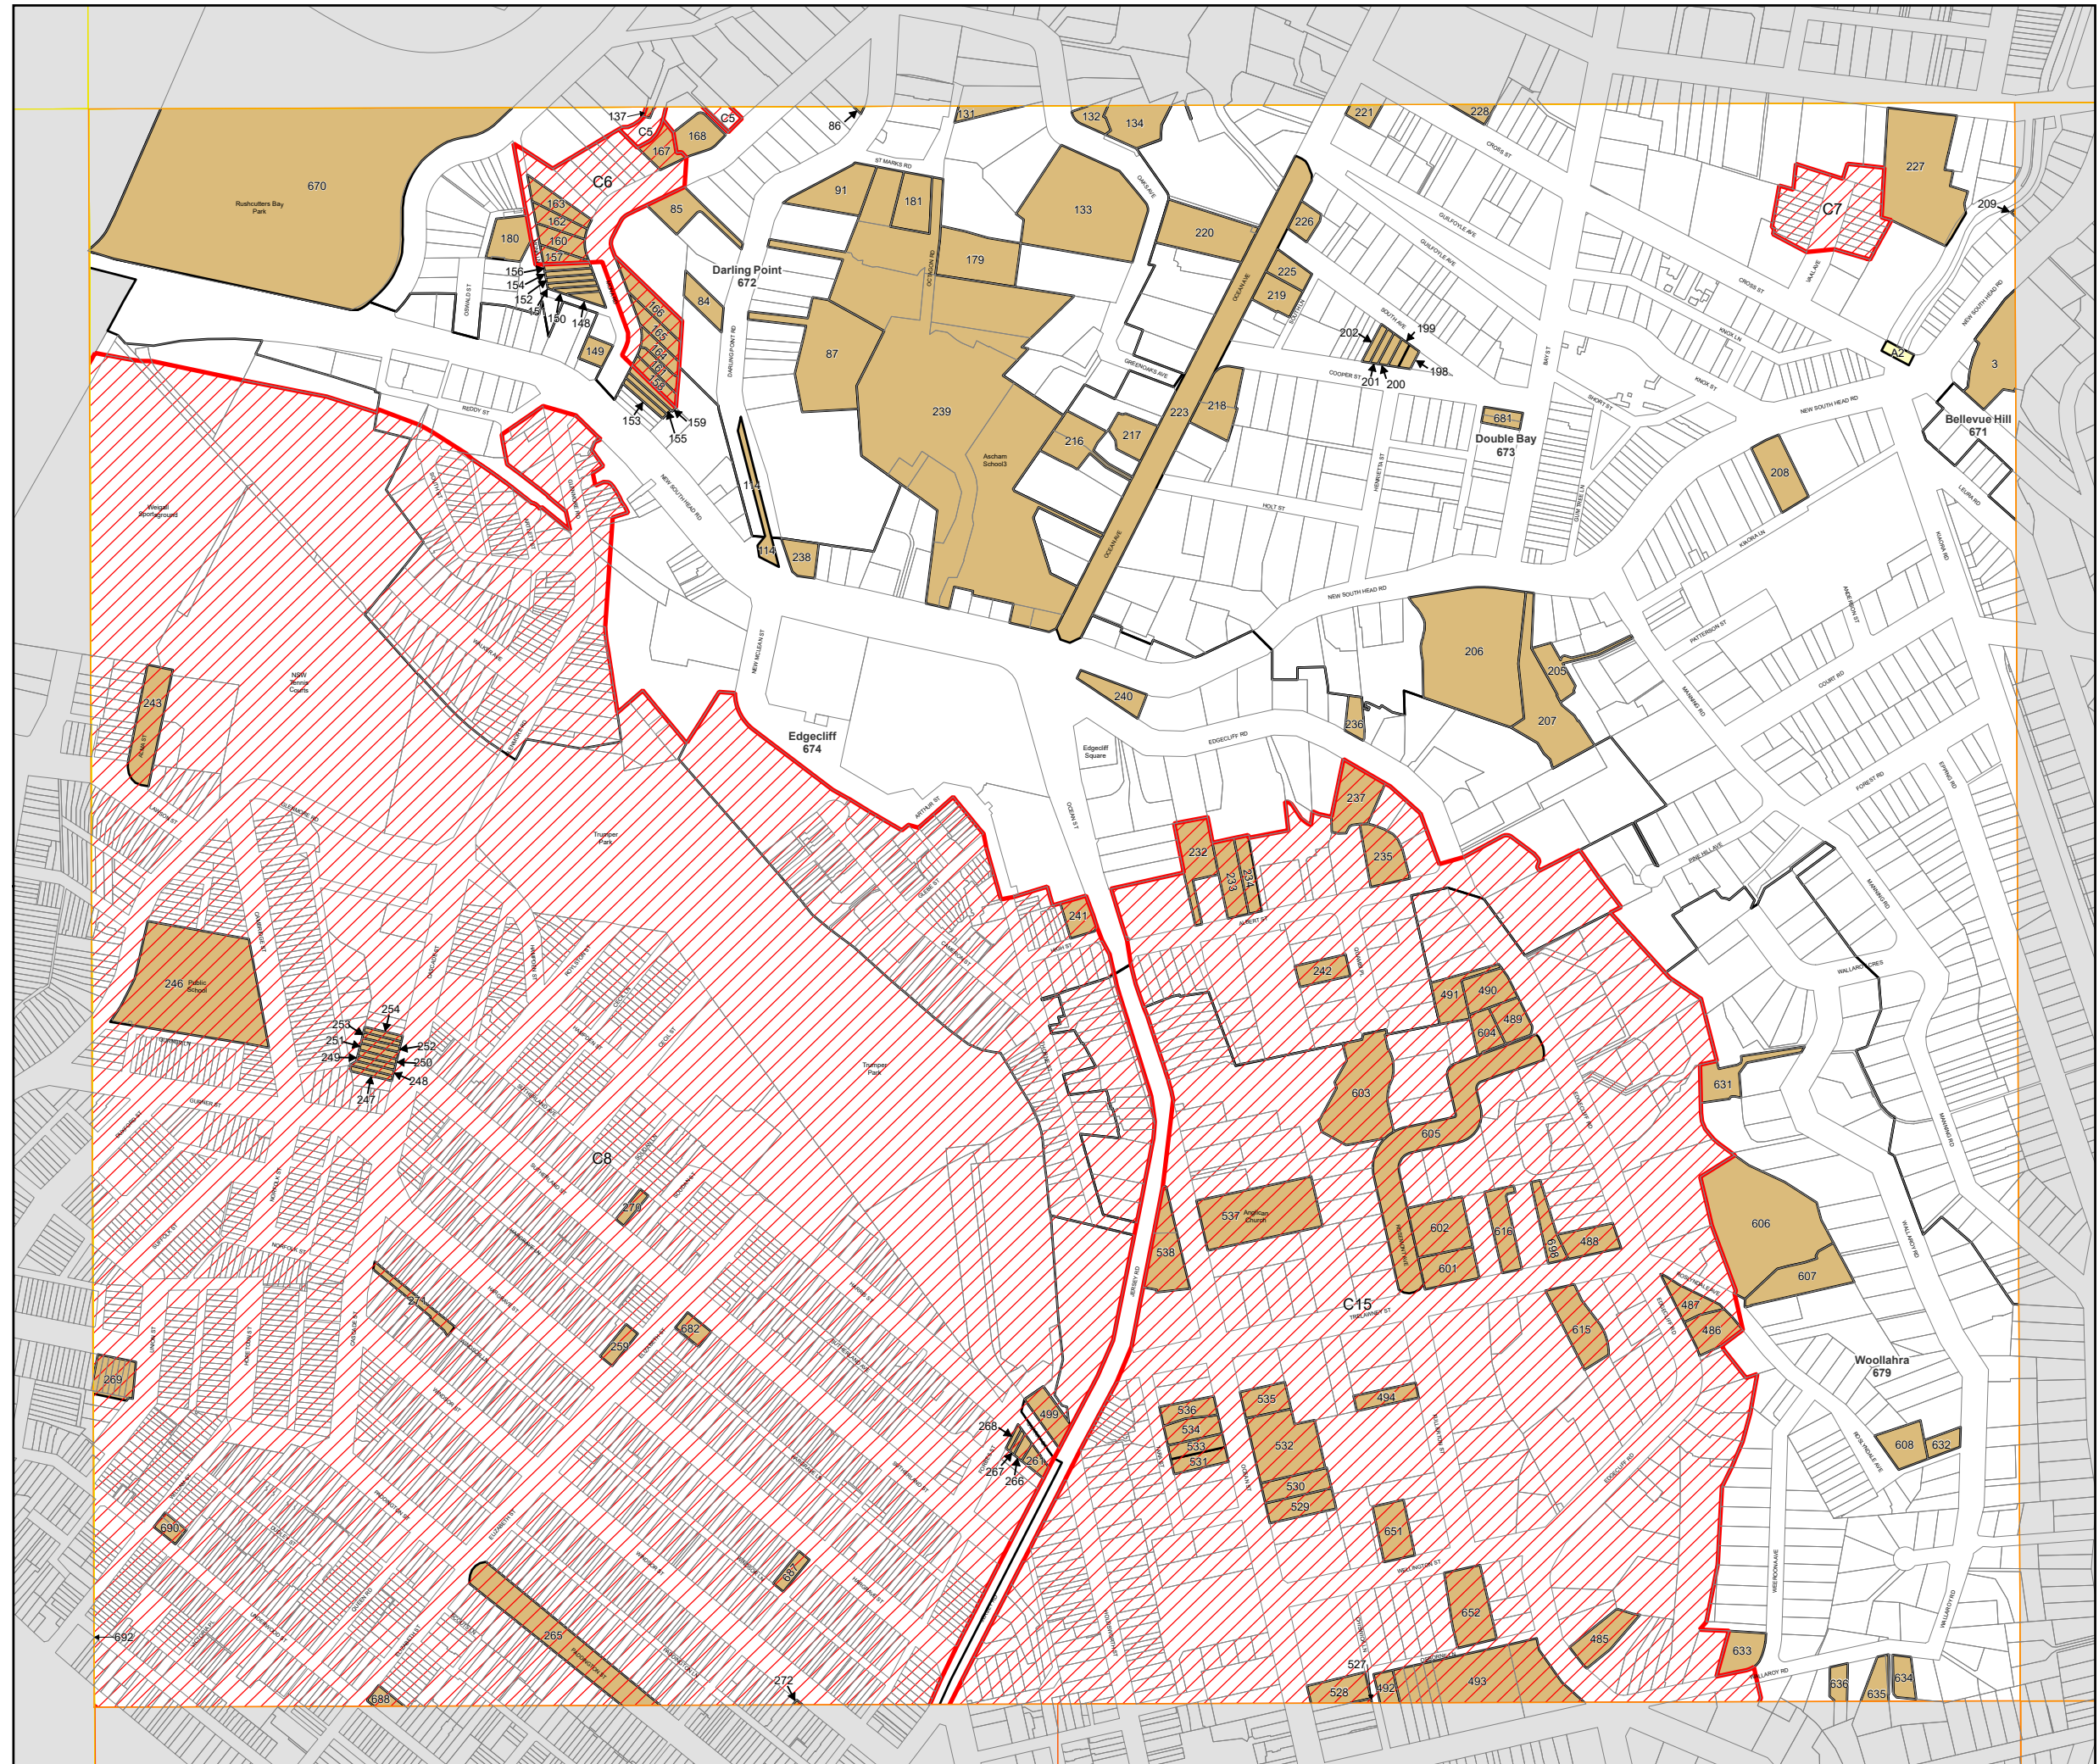

**Woollahra Local
Environmental Plan
2014**

**Heritage Map
Sheet HER_003A**

Heritage

-  Conservation Area - General
-  Item - General
-  Item - Archaeological
-  Item - Street Name Inlays
e.g. Rose Bay
675

Cadastr

-  Cadastre 12/4/21 © Woollahra Municipal Council

0 100 Metres

Scale: 1:5,000 @ A3

Projection: GDA 1994
MGA Zone 56

Map identification number:
8500_COM_HER_003A_005_20210412