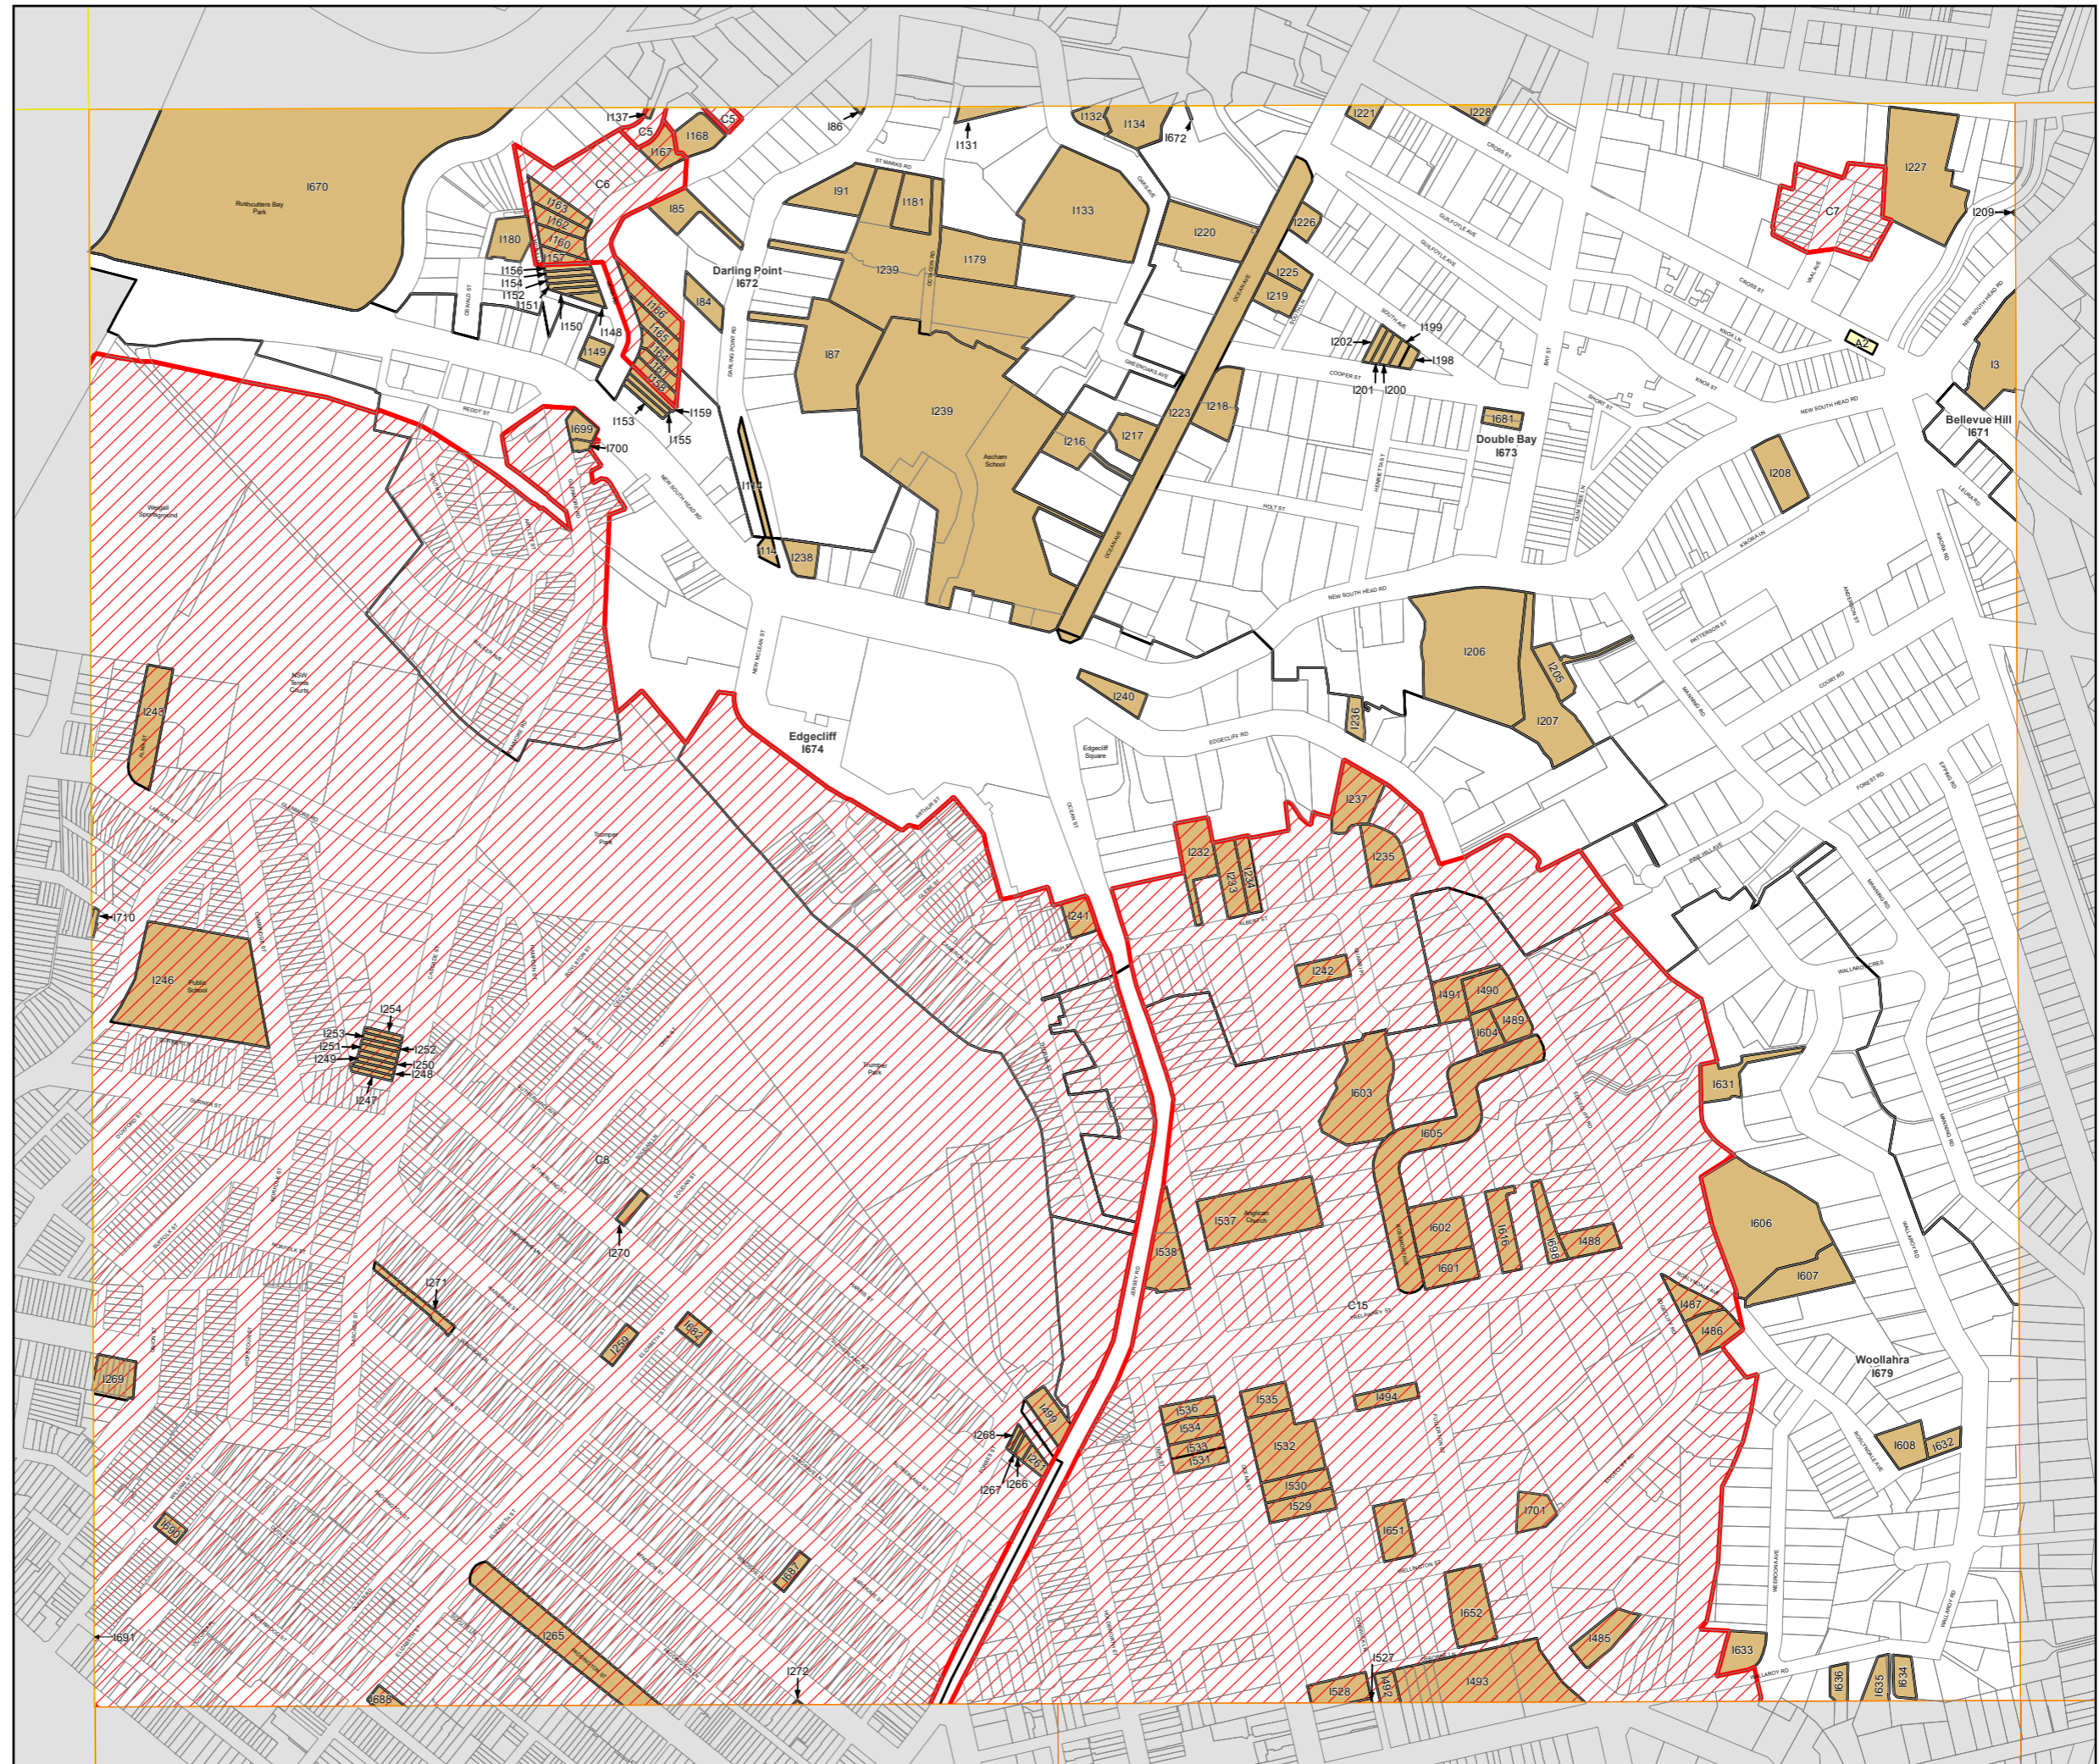

Woollahra Local Environmental Plan 2014

Heritage Map Sheet HER_003A

Heritage

- Conservation Area - General
- Item - General
- Item - Archaeological
- Item - Street Name Inlays
e.g. Rose Bay 1675

Cadastral

- Cadastral 07/07/23 © Woollahra Municipal Council

0 100 Metres

Scale: 1:5,000 @ A3

Projection: GDA 1994
MGA Zone 56

Map identification number:
8500_COM_HER_003A_005_20230707