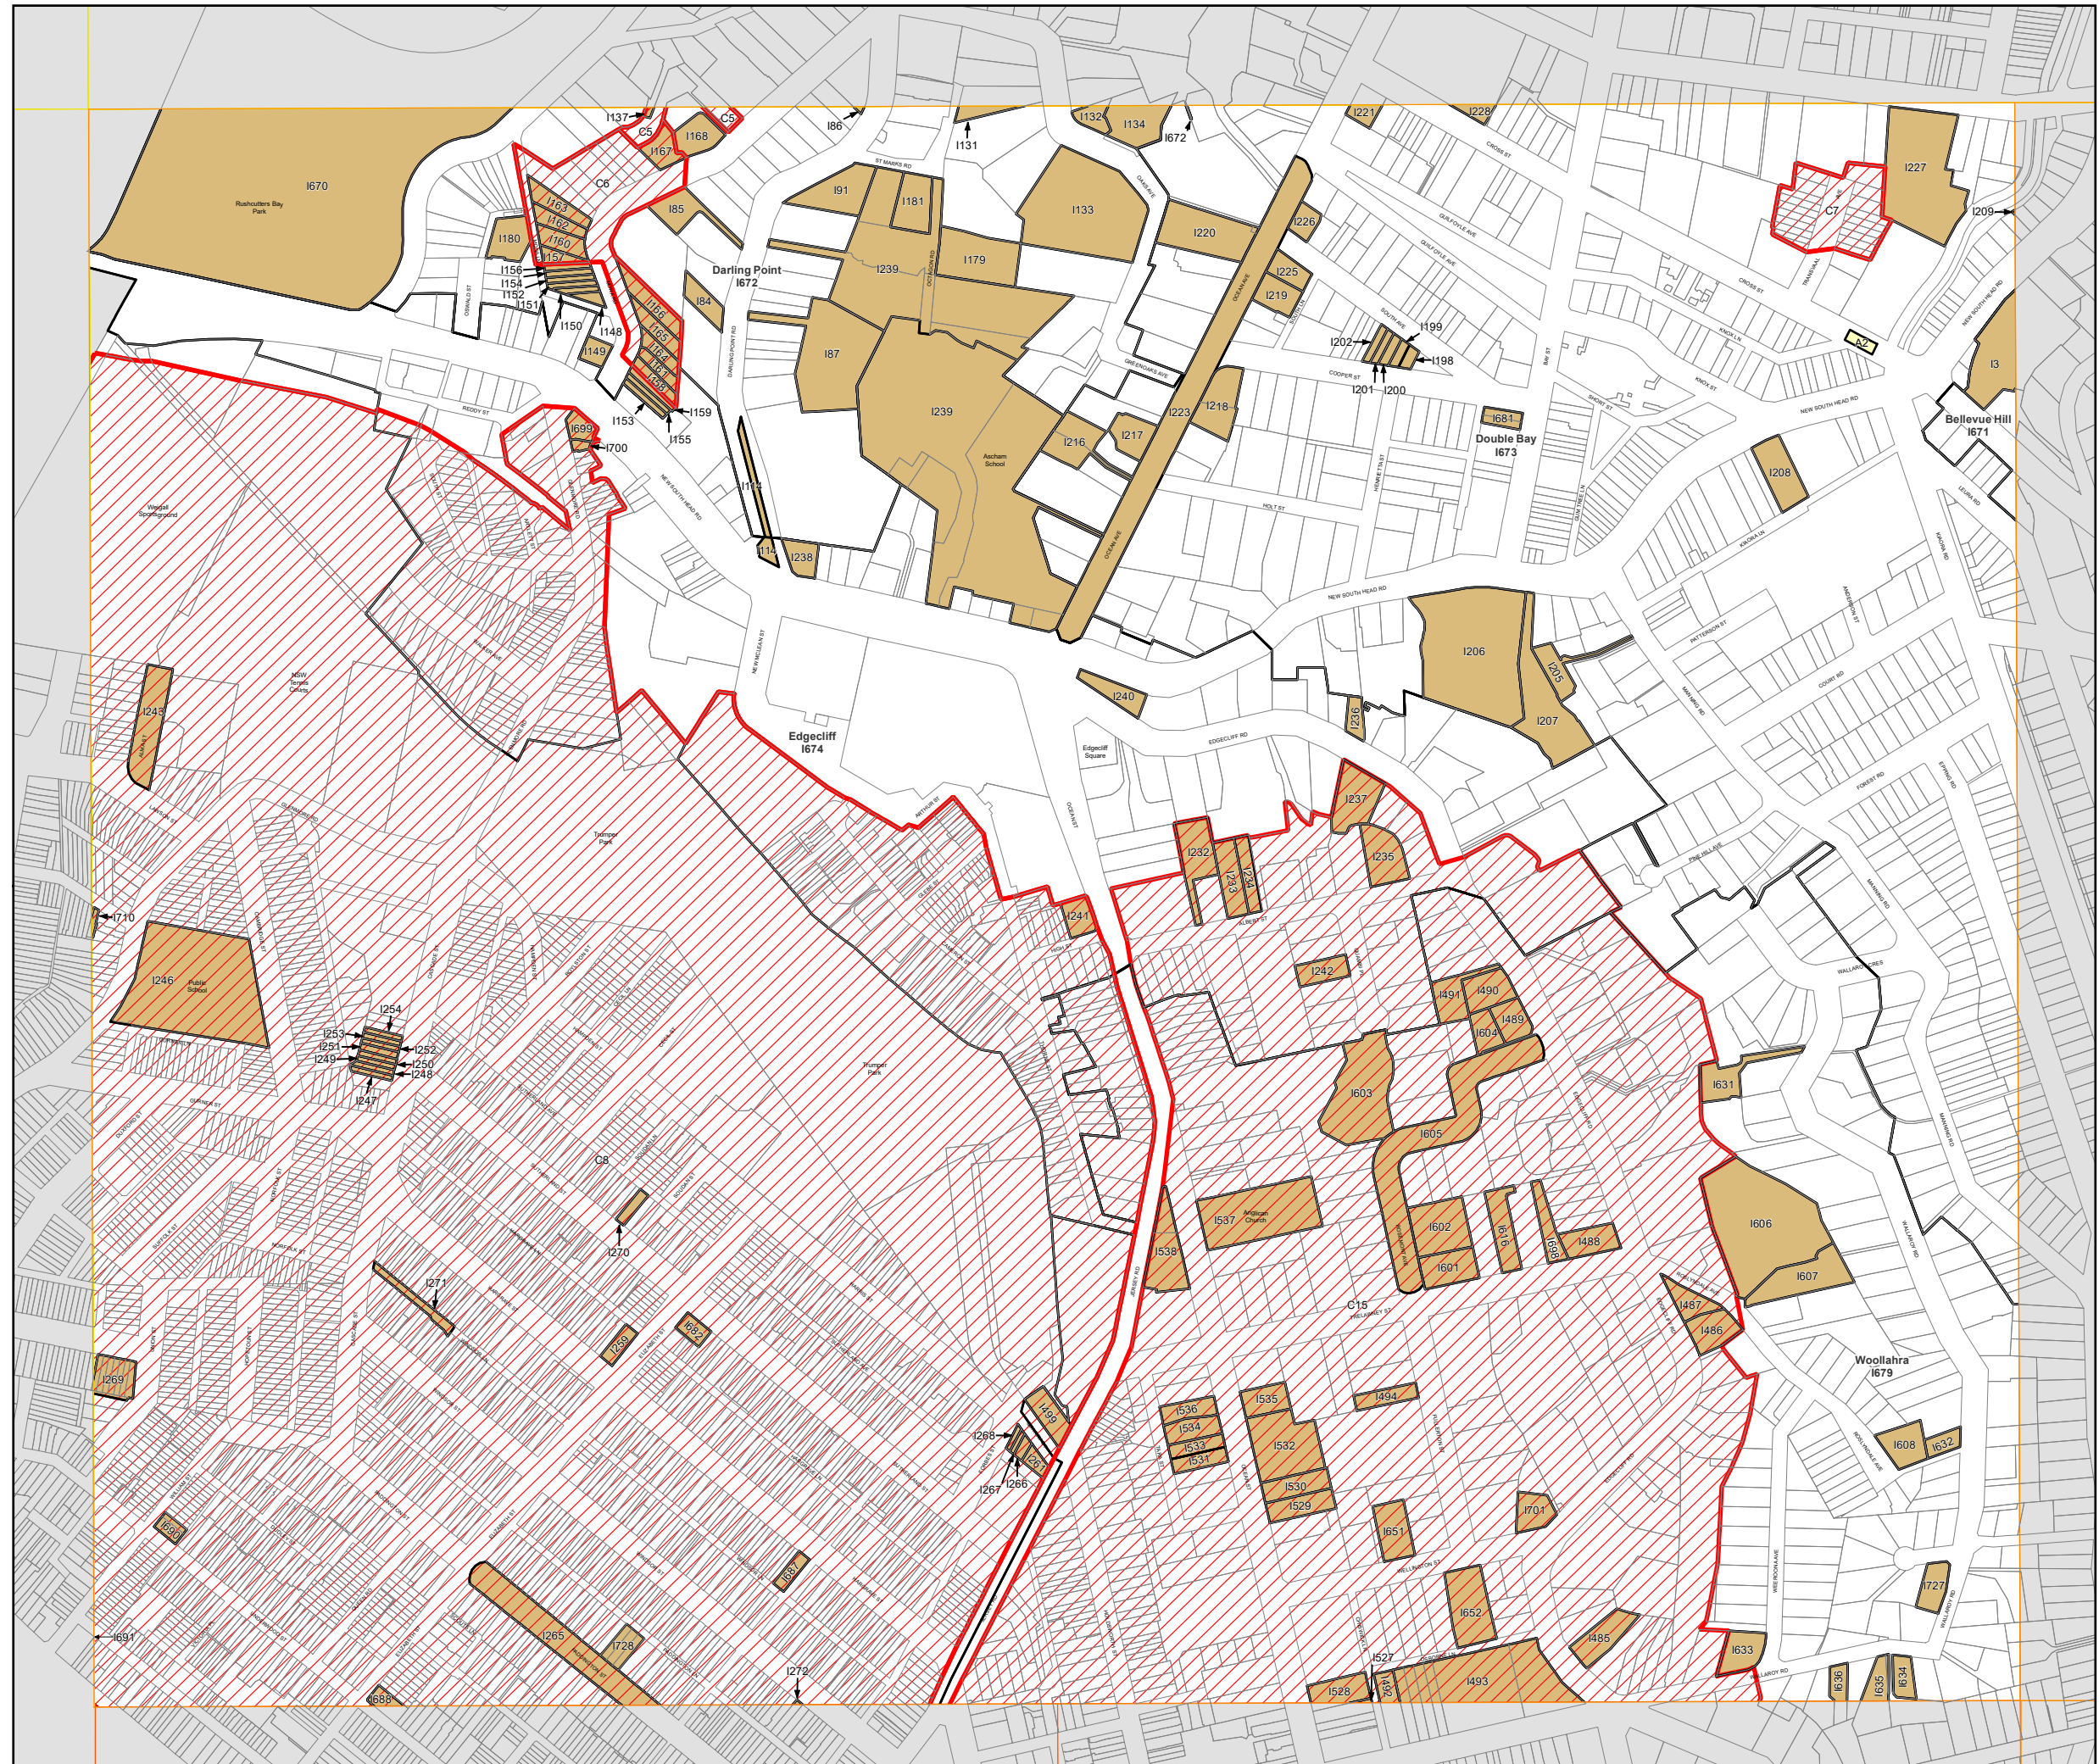

# Woollahra Local Environmental Plan 2014

## Heritage Map Sheet HER\_003A

### Heritage

-  Conservation Area - General
-  Item - General
-  Item - Archaeological
-  Item - Street Name Inlays  
e.g. Rose Bay 1675

### Cadastral

-  Cadastral 25/03/24 © Woollahra Municipal Council

Projection: GDA 1994  
MGA Zone 56

Scale: 1:5,000 @ A3

Map identification number:  
8500\_COM\_HER\_003A\_005\_20240325