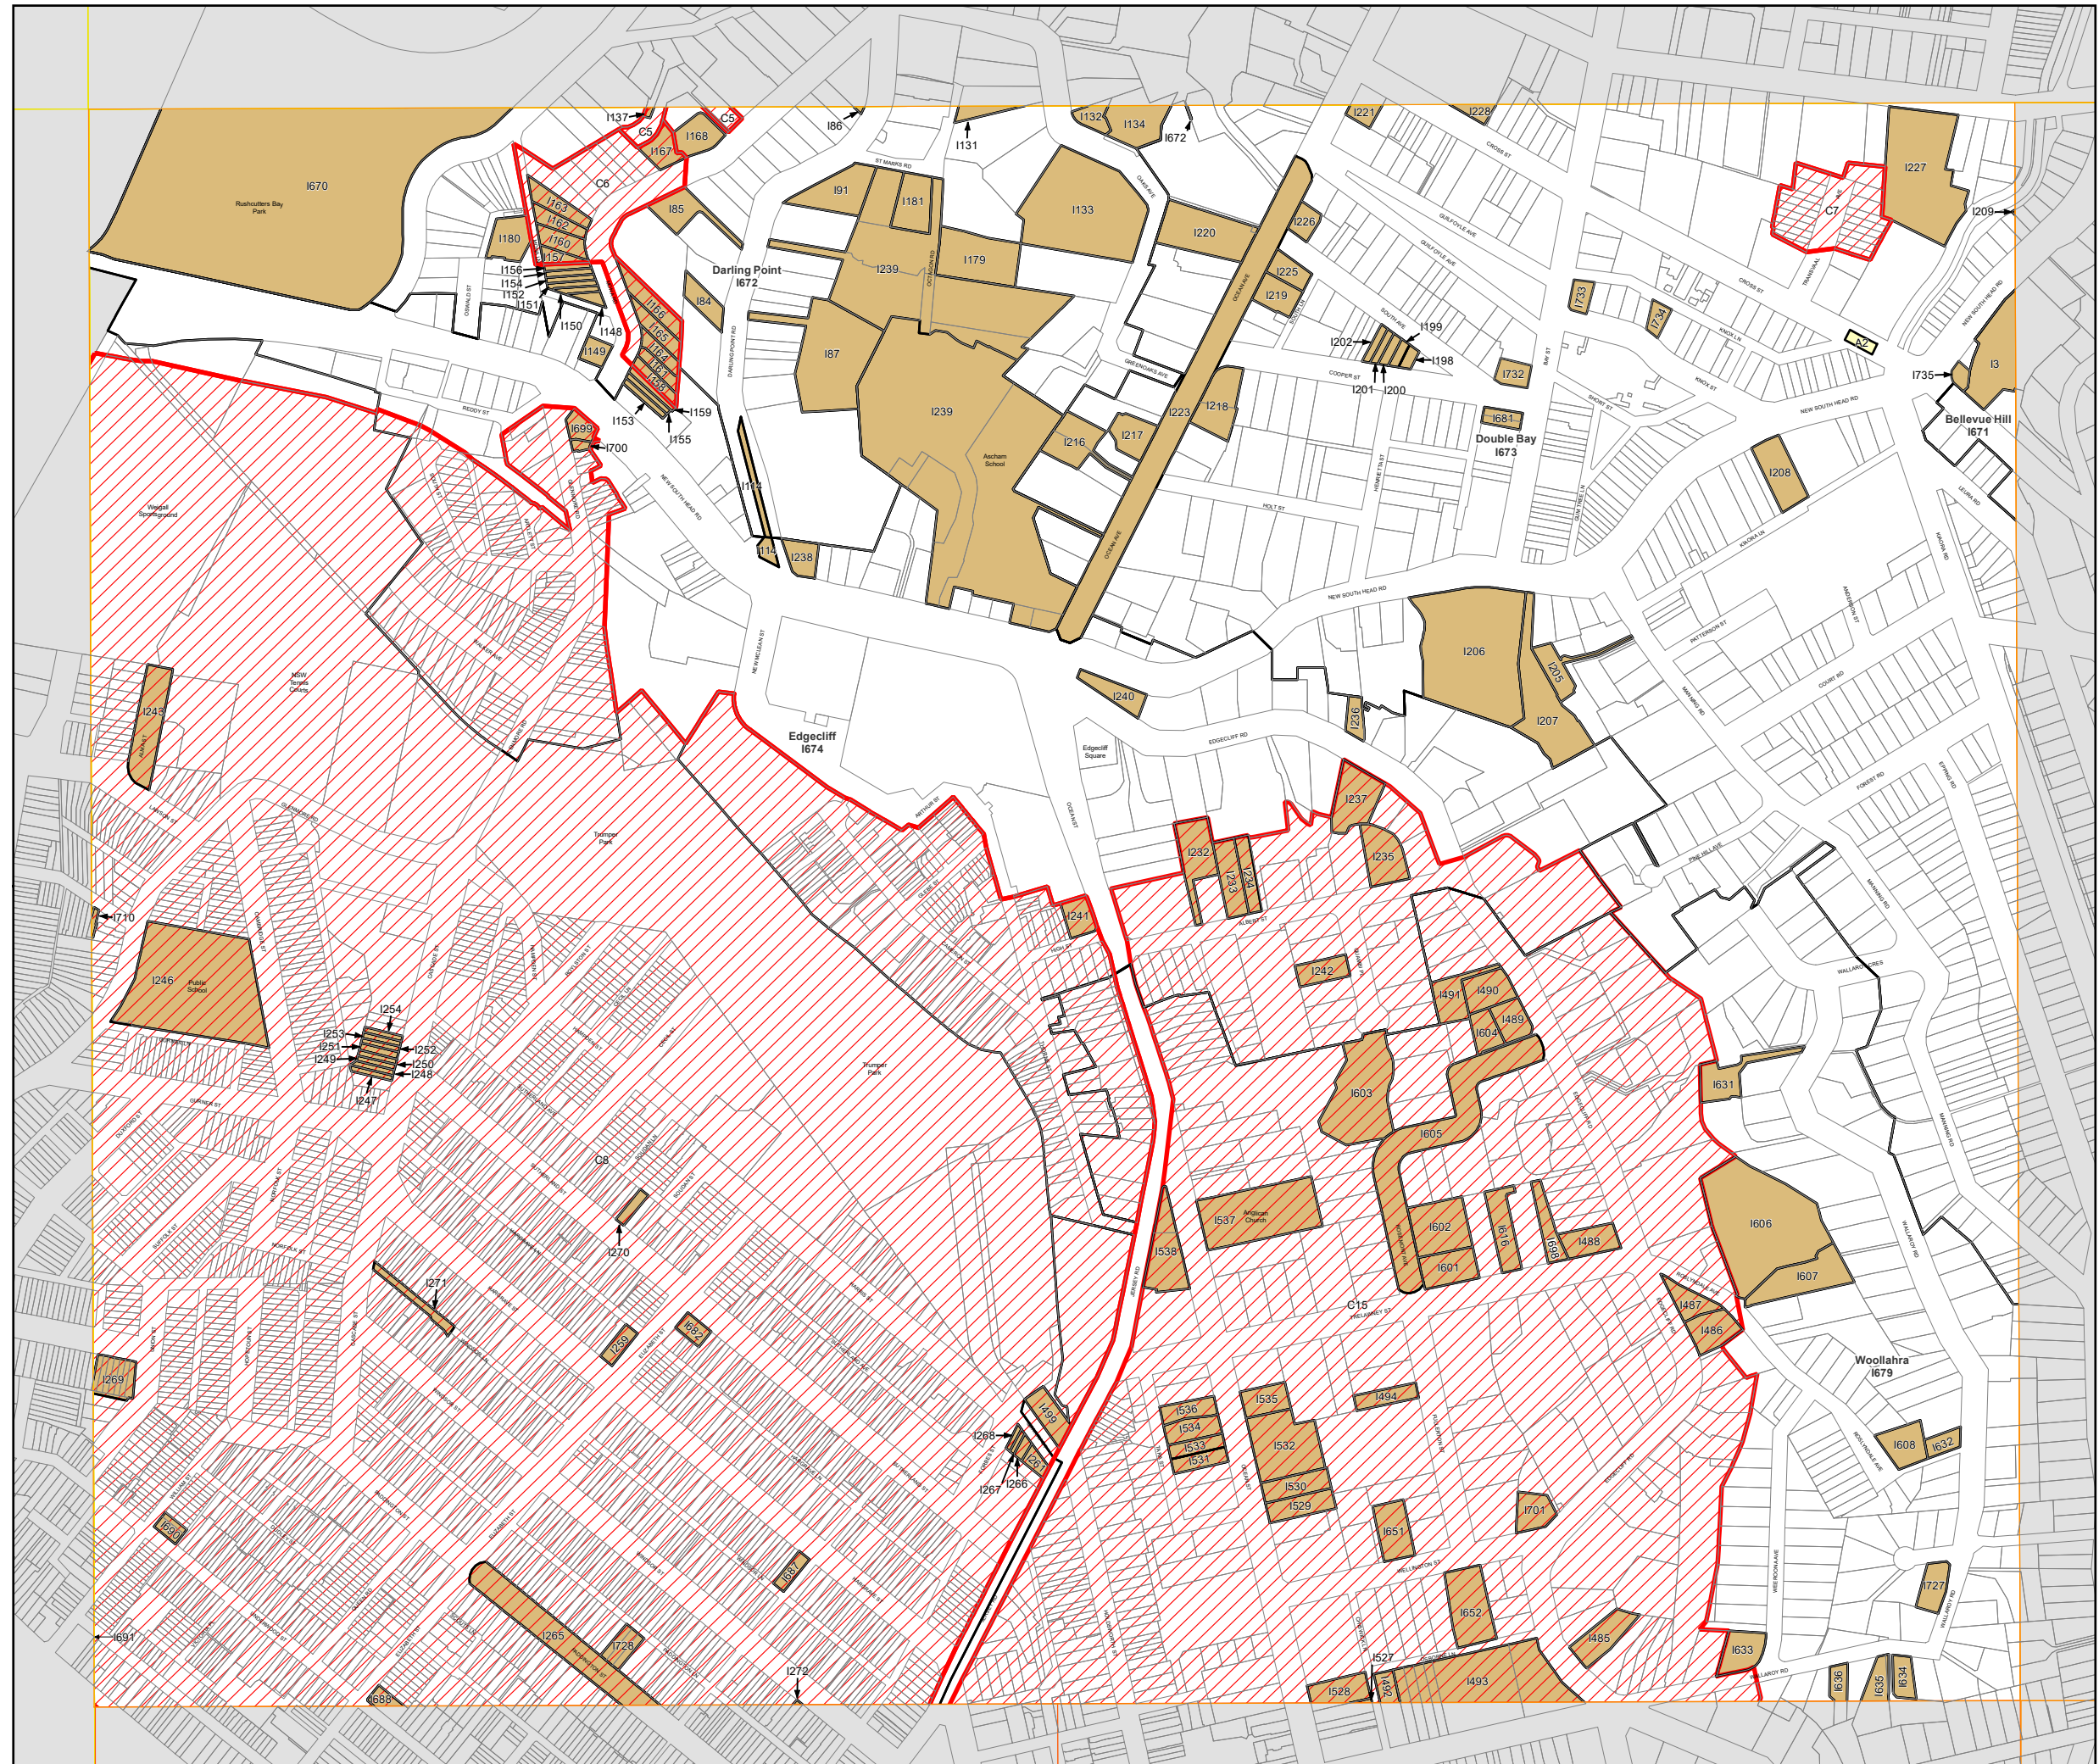

Woollahra Local Environmental Plan 2014

Heritage Map Sheet HER_003A

Heritage

- Conservation Area - General
- Item - General
- Item - Archaeological
- Item - Street Name Inlays
e.g. Rose Bay 1675

Cadastre

- Cadastre 25/06/24 © Woollahra Municipal Council

0 100 Metres

Scale: 1:5,000 @ A3

Projection: GDA 1994
MGA Zone 56

Map identification number:
8500_COM_HER_003A_005_20240625