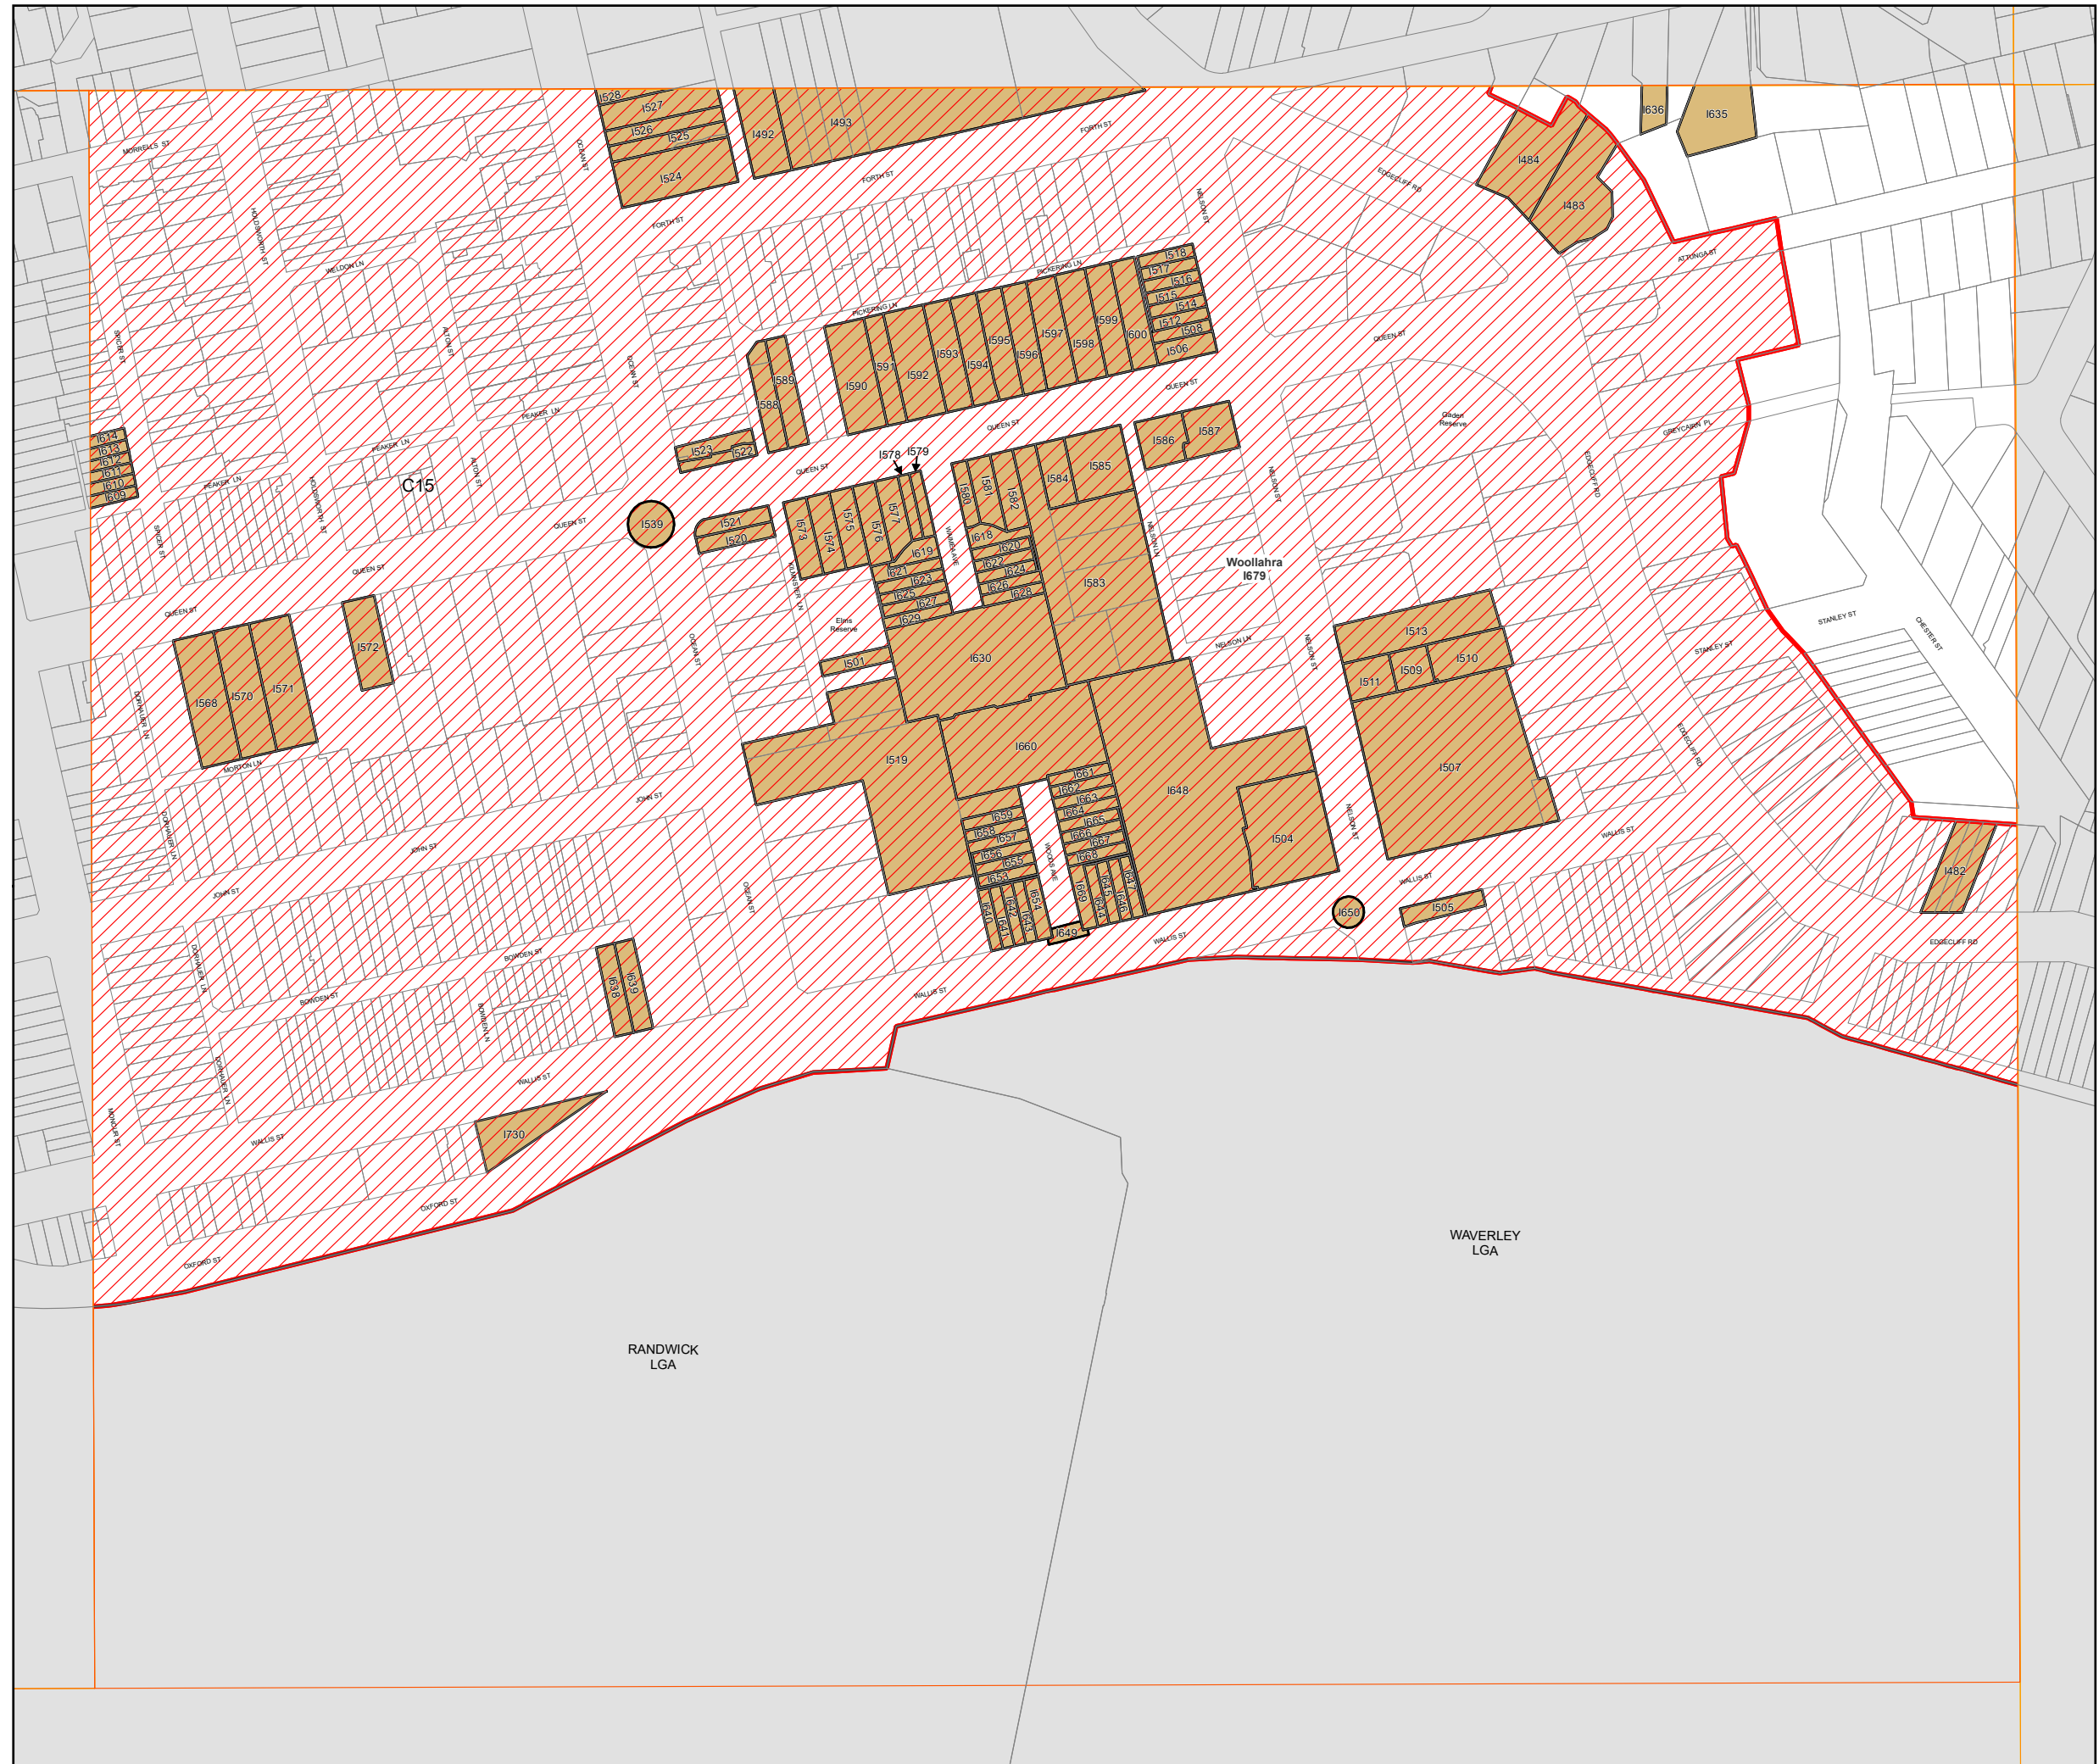

## Heritage Map Sheet HER\_003C

### Heritage

-  Conservation Area - General
-  Item - General
-  Item - Archaeological
-  Item - Street Name Inlays  
e.g. Rose Bay 1675

### Cadastre

-  Cadastre 25/03/24 © Woollahra Municipal Council

Projection: GDA 1994  
MGA Zone 56  
Map identification number:  
8500\_COM\_HER\_003C\_002\_20240325