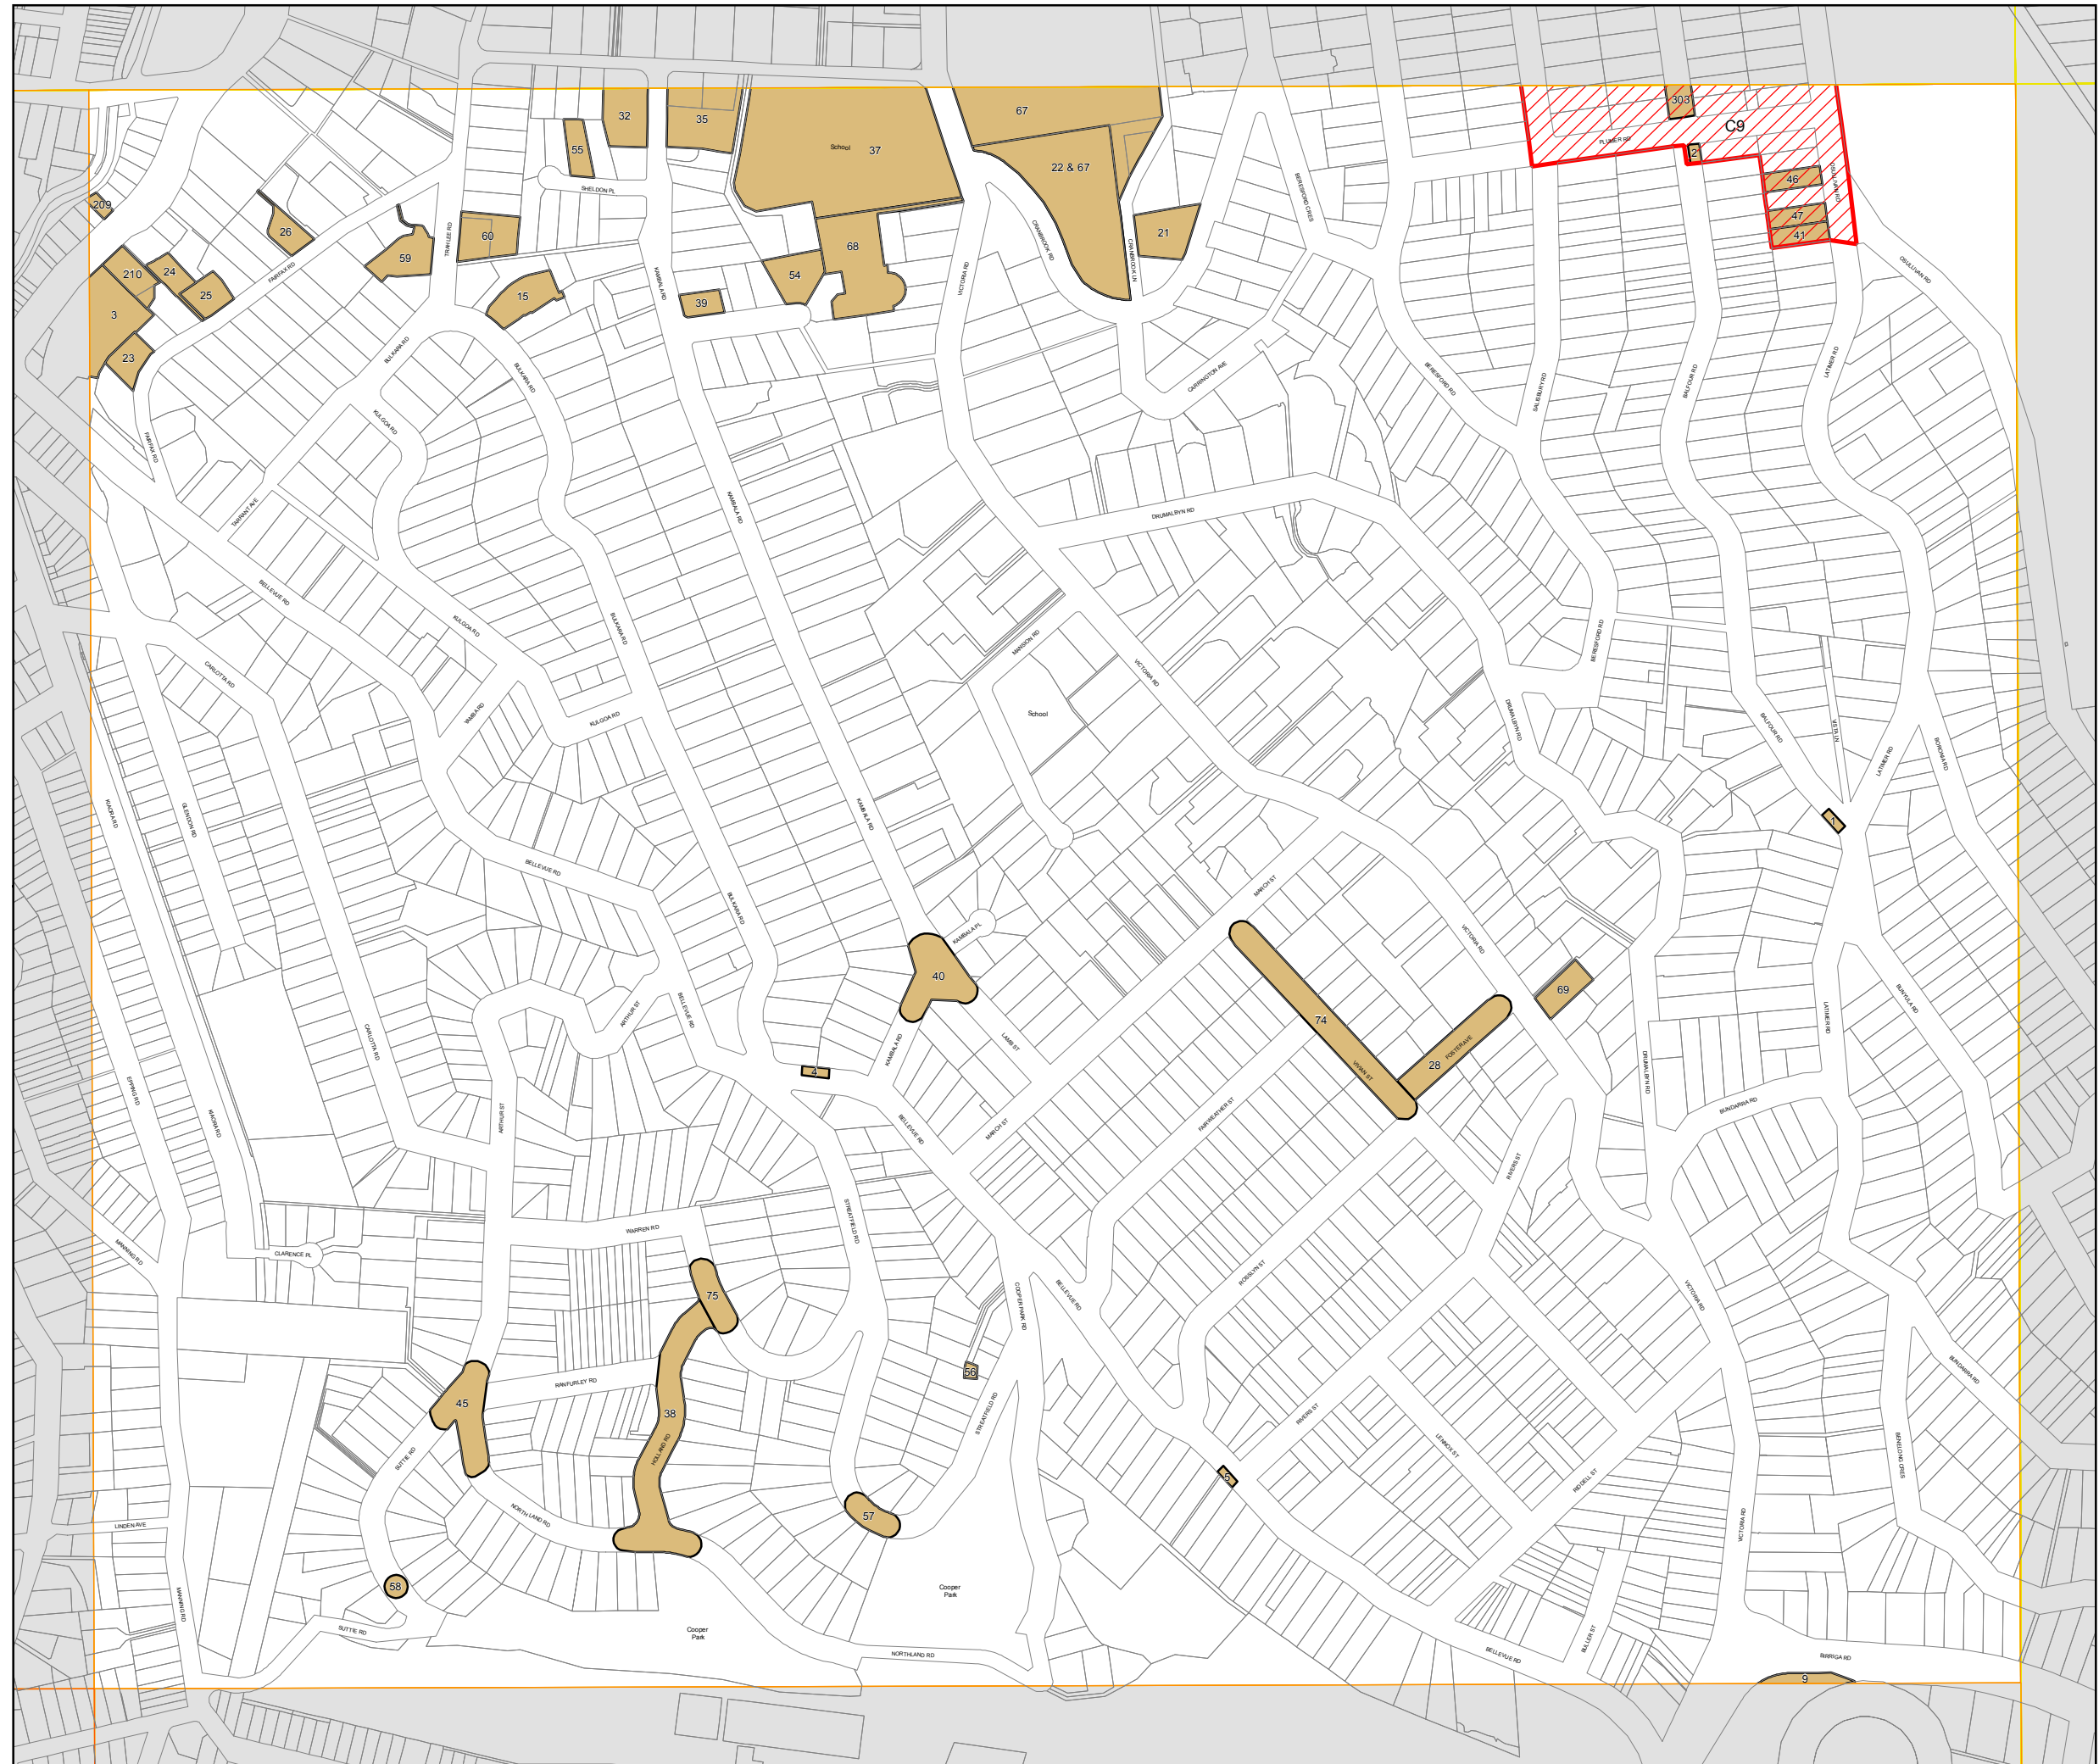

Woolahra Local Environmental Plan 2014

Heritage Map
Sheet HER_003D

Heritage

-  Conservation Area - General
-  Item - General
-  Item - Archaeological

Cadastre

-  Cadastre 5/12/14 © Woolahra Municipal Council

Projection: GDA 1994
MGA Zone 56
Map identification number:
8500_COM_HER_003D_005_20141205