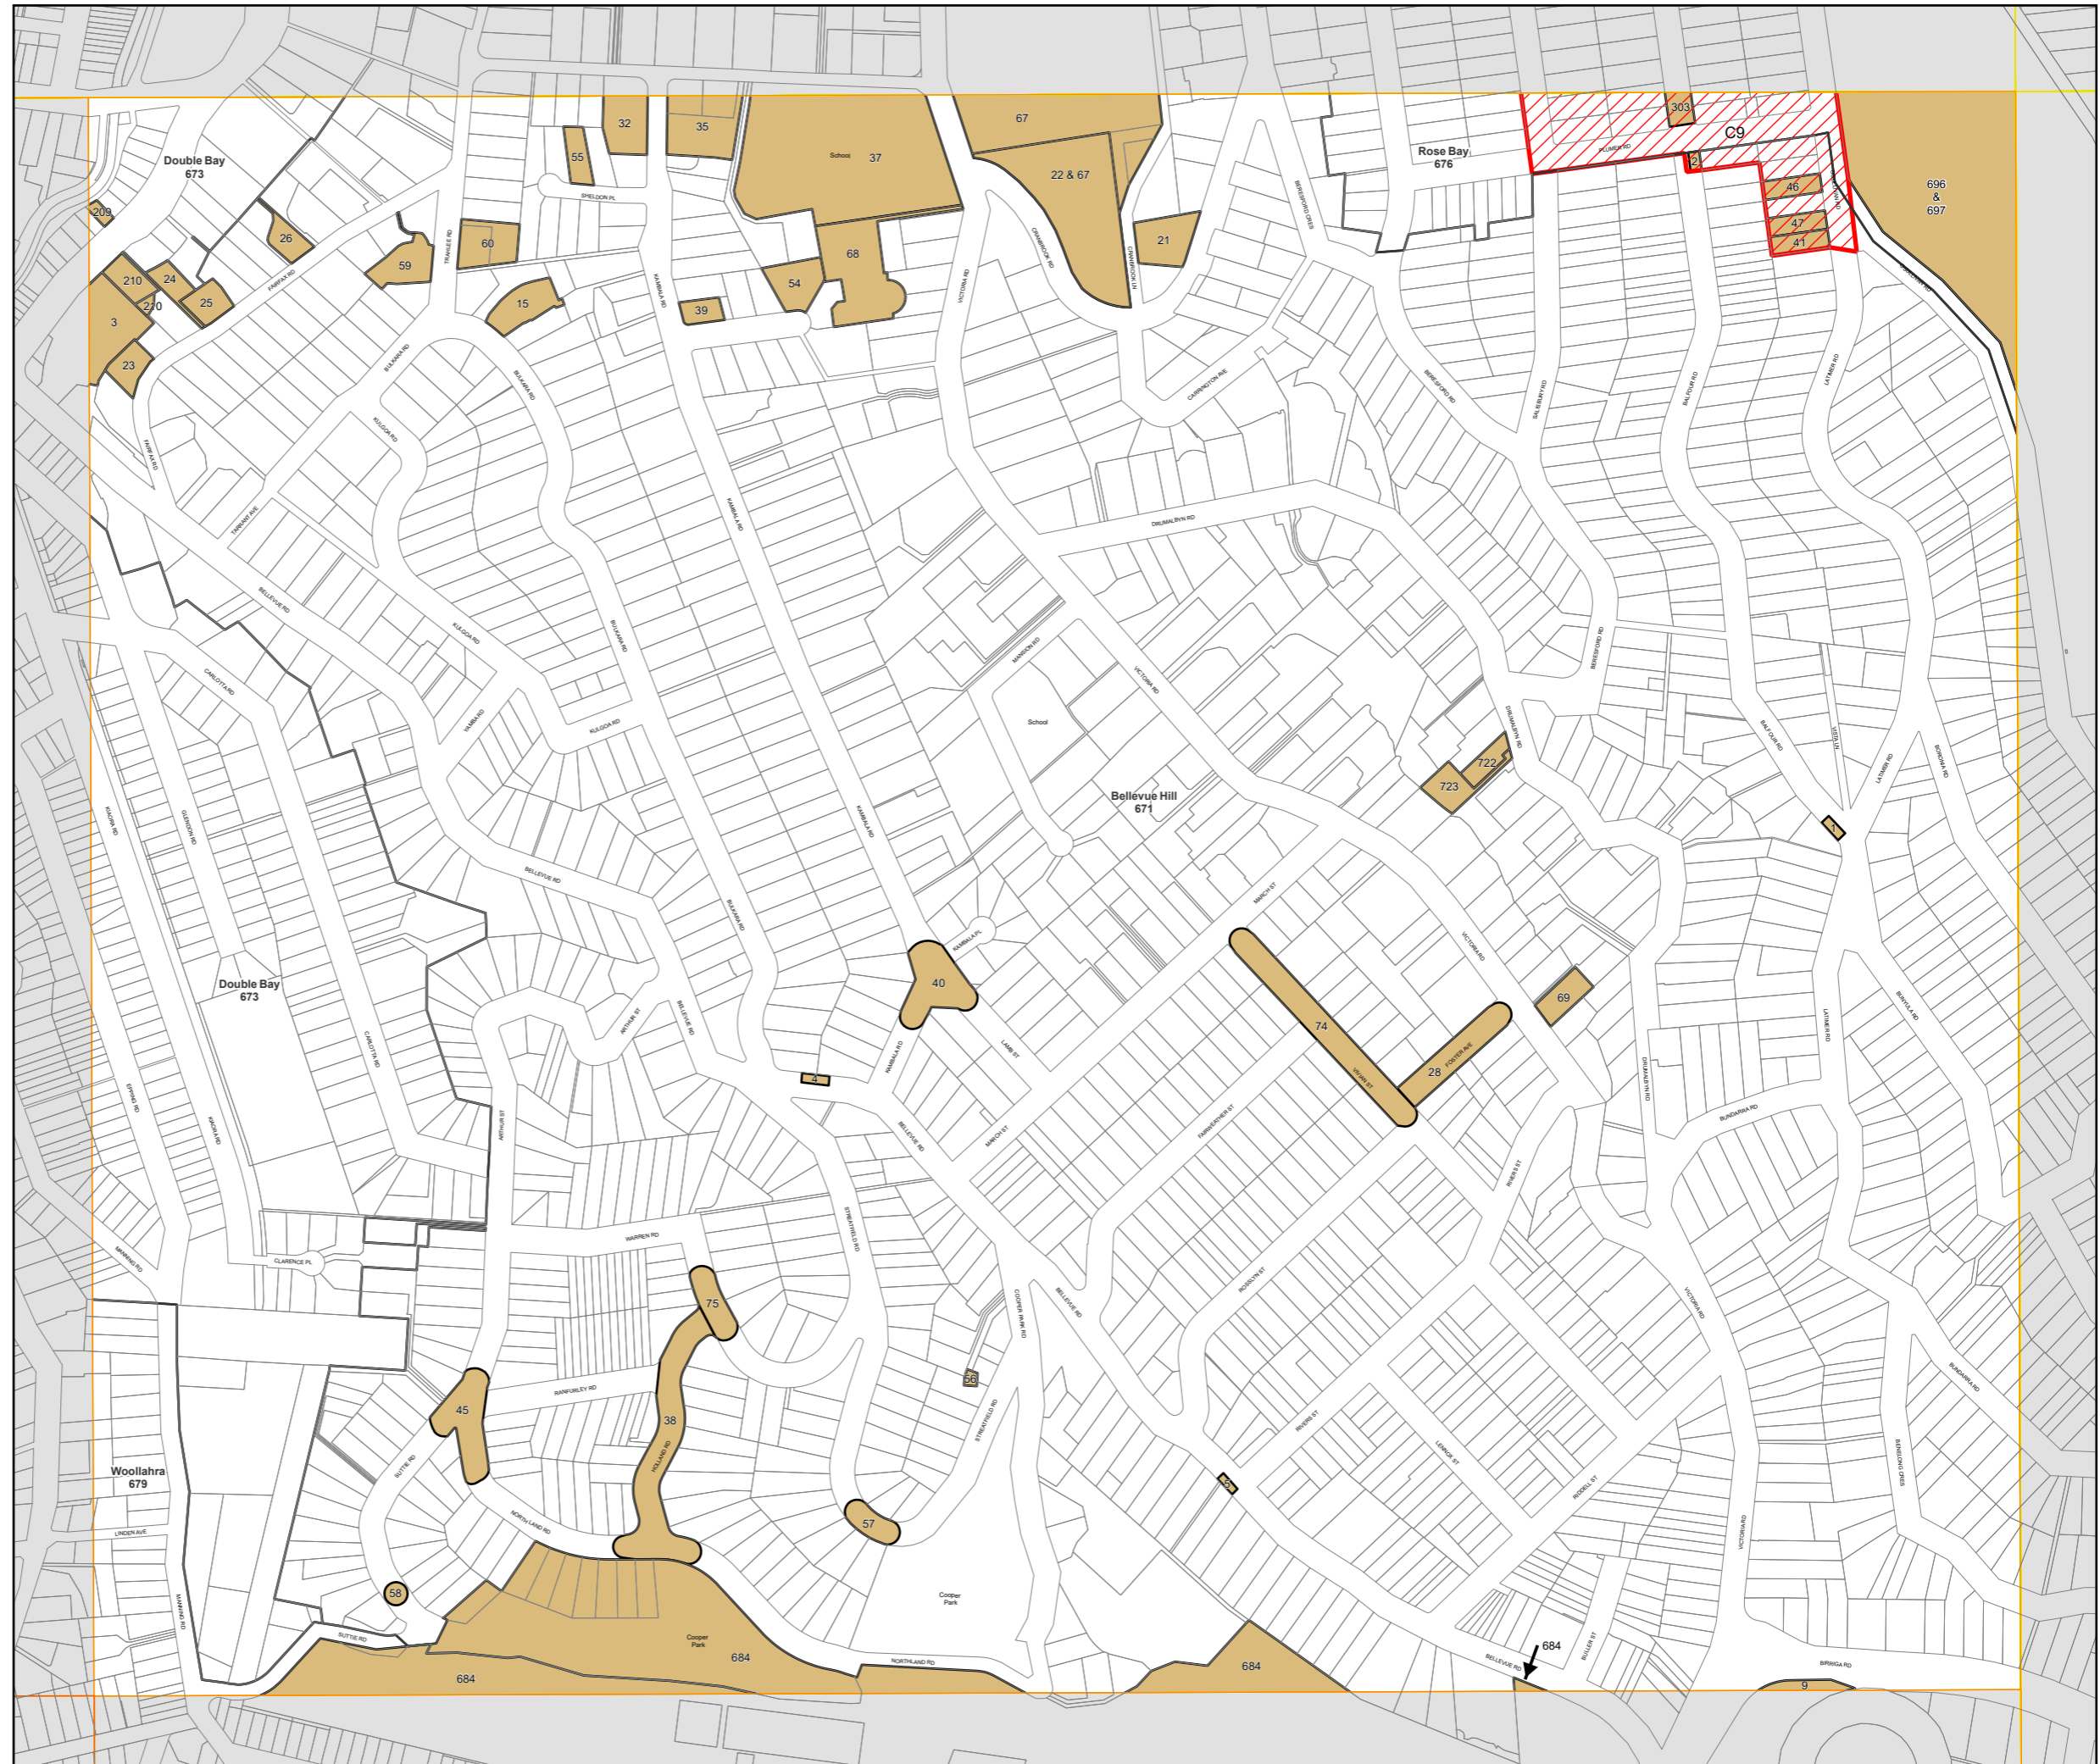

Woollahra Local Environmental Plan 2014

Heritage Map Sheet HER_003D

Heritage

-  Conservation Area - General
-  Item - General
-  Item - Archaeological
-  Item - Street Name Inlays
e.g. Rose Bay 675

Cadastre

-  Cadastre 13/9/22 © Woollahra Municipal Council

Projection: GDA 1994
MGA Zone 56
Map identification number:
8500_COM_HER_003D_005_20220913