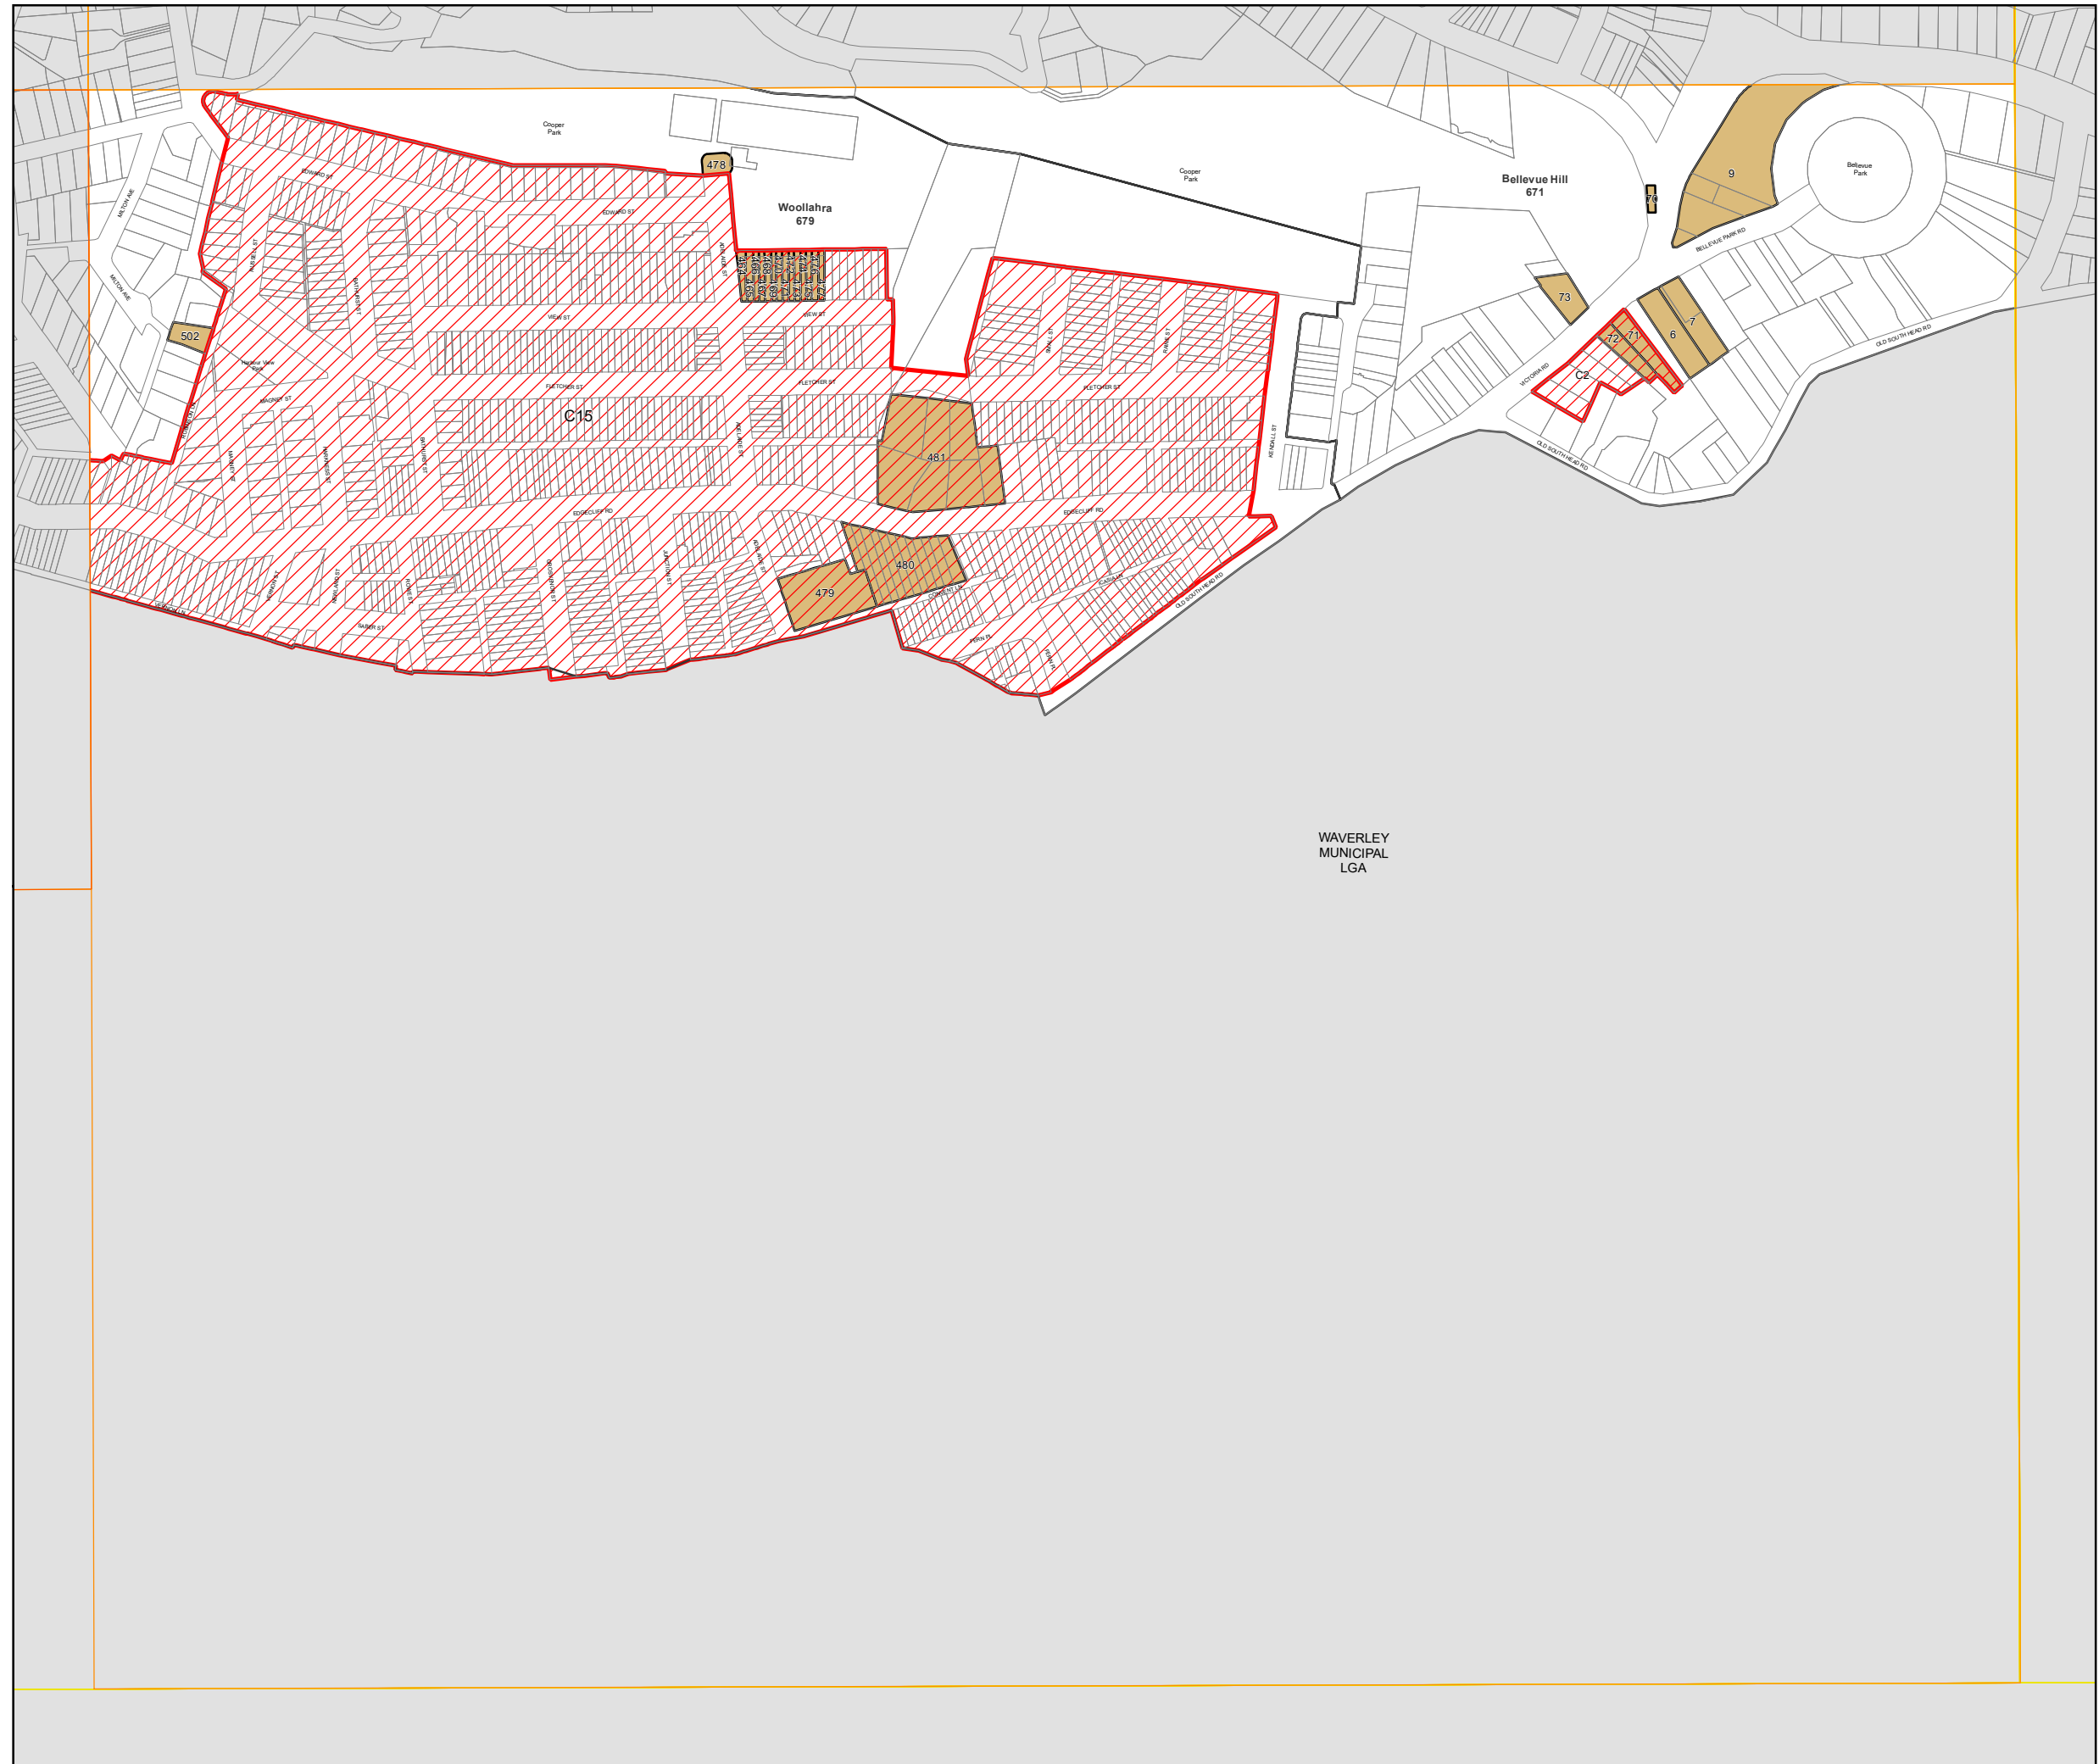

**Woollahra Local
Environmental Plan
2014**

**Heritage Map
Sheet HER_003E**

Heritage

-  Conservation Area - General
-  Item - General
-  Item - Archaeological
-  Item - Street Name Inlays
e.g. Rose Bay
675

Cadastral

-  Cadastral 5/12/14 © Woollahra Municipal Council

Scale: 1:5,000 @ A3

Projection: GDA 1994
MGA Zone 56

Map identification number:
8500_COM_HER_003E_005_20160927