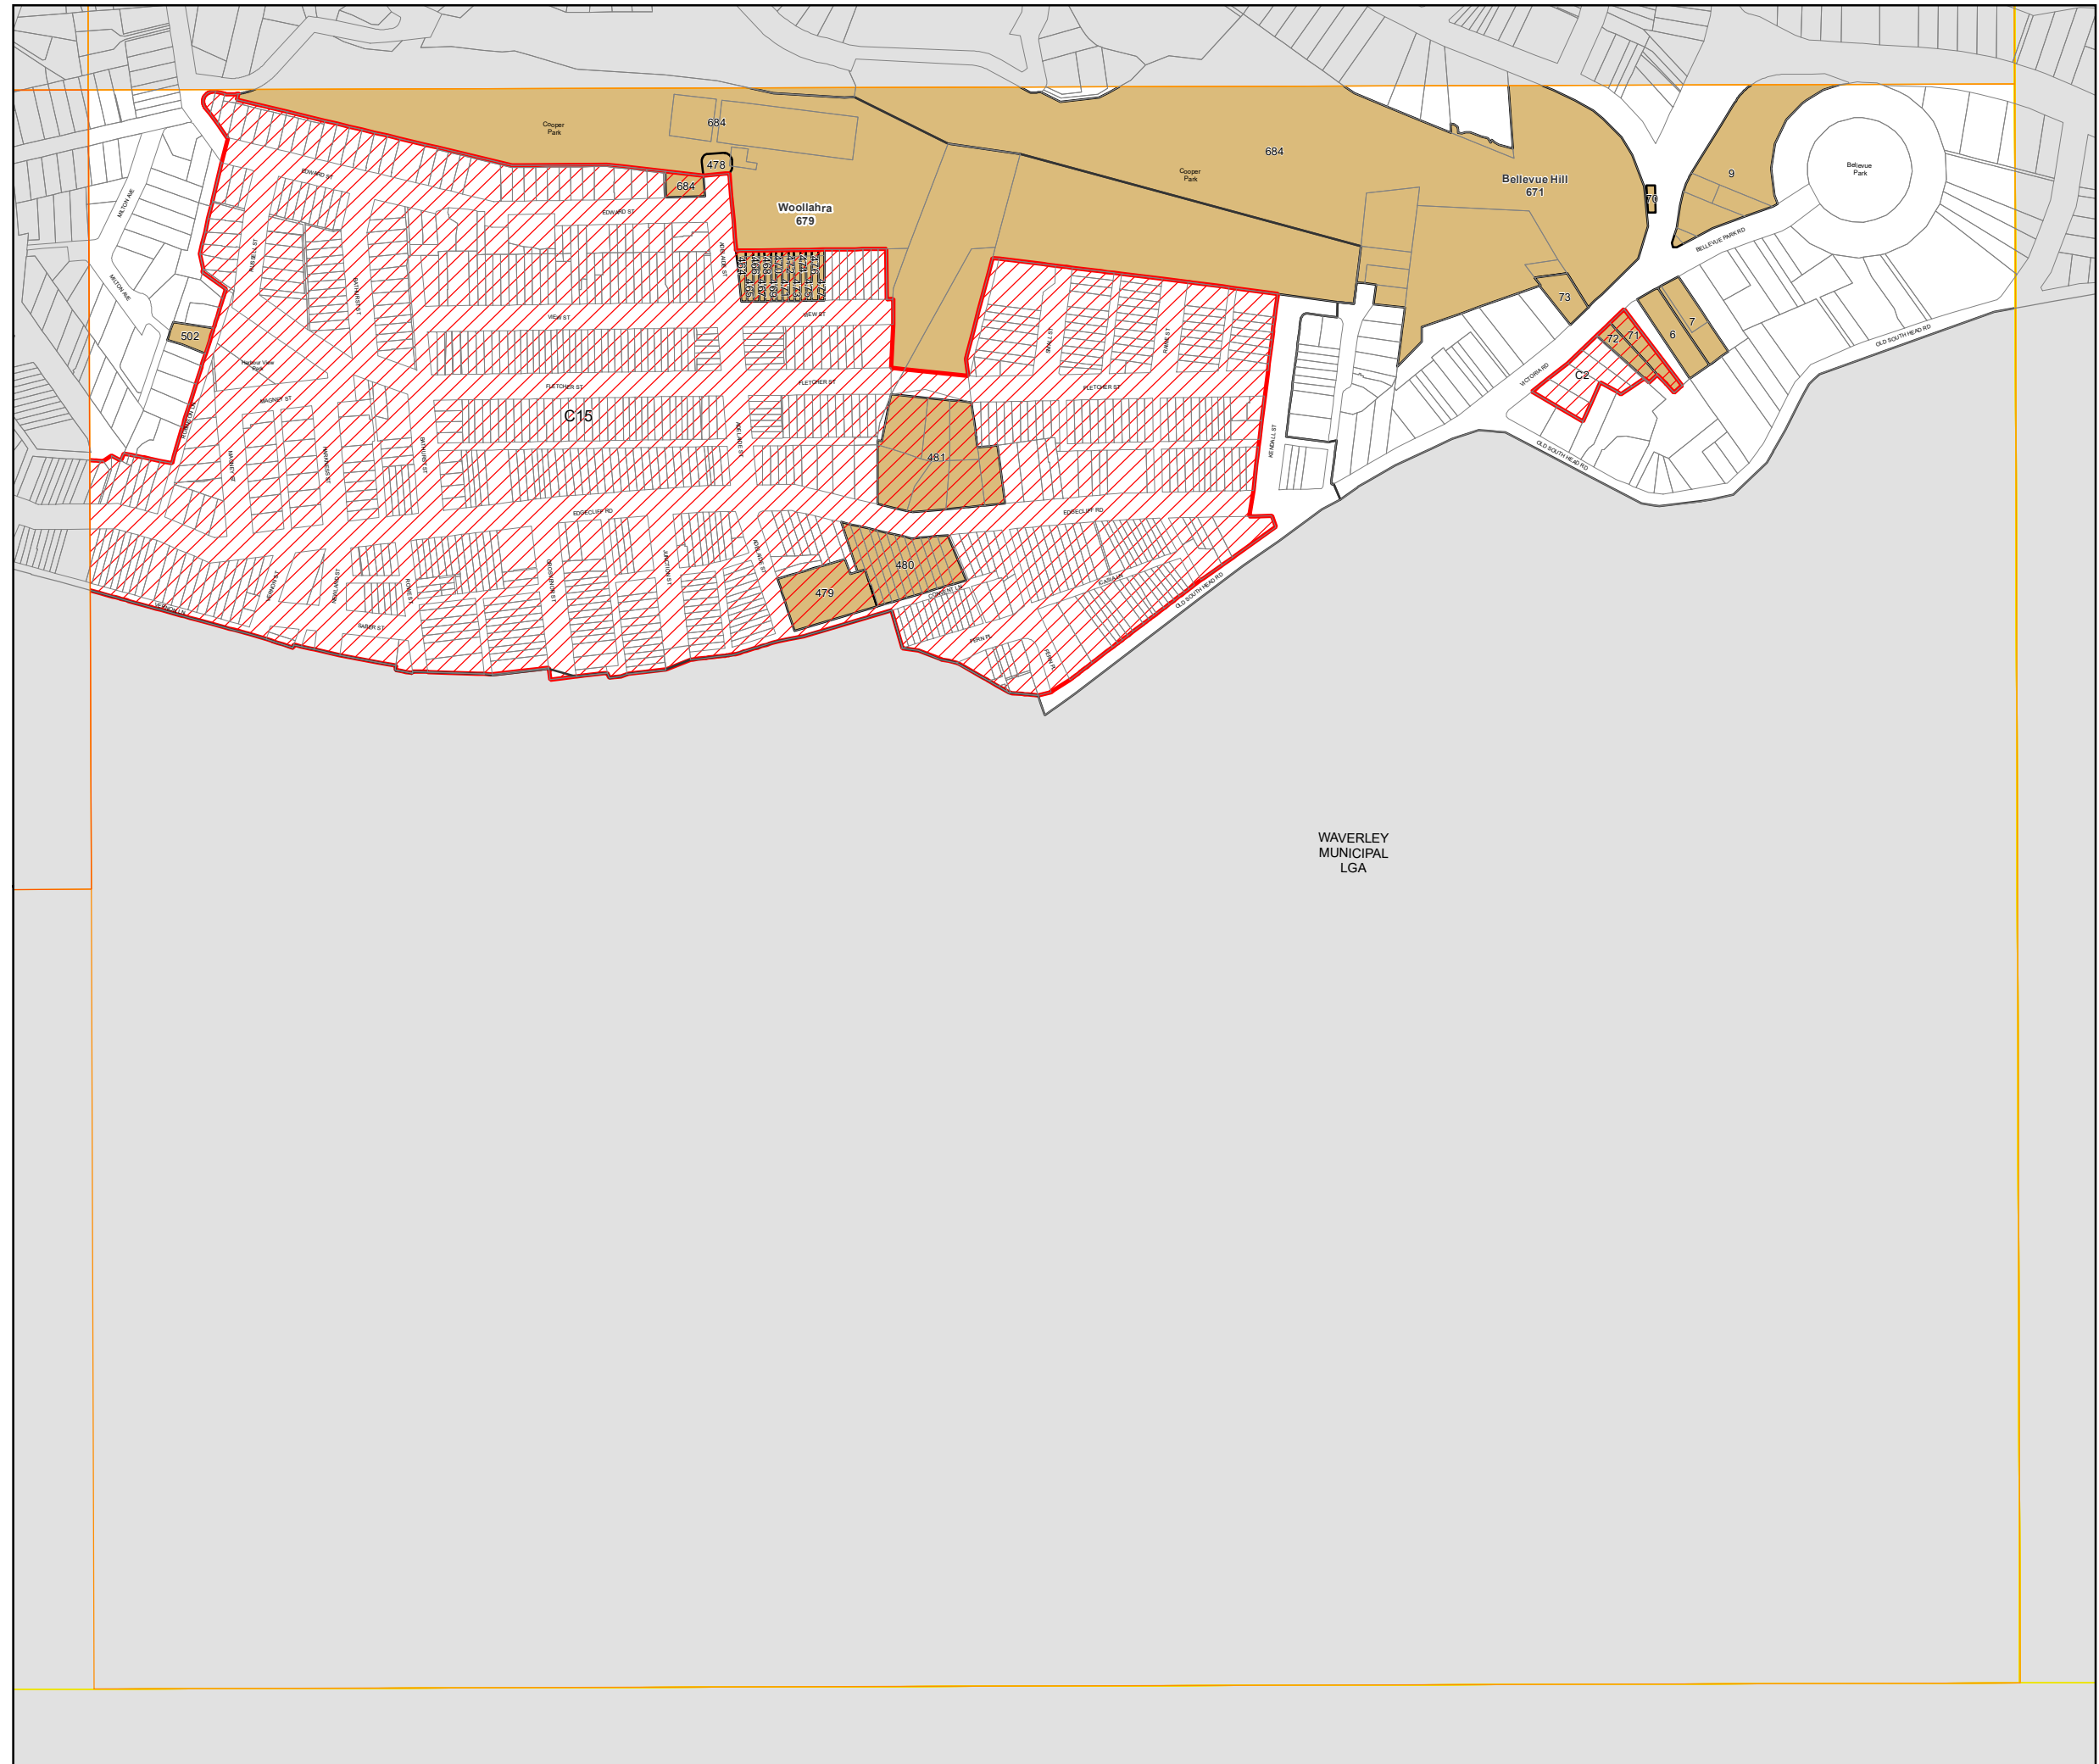

**Woollahra Local
Environmental Plan
2014**

**Heritage Map
Sheet HER_003E**

Heritage

-  Conservation Area - General
-  Item - General
-  Item - Archaeological
-  Item - Street Name Inlays
e.g. Rose Bay
675

Cadastre

-  Cadastre 27/10/20 © Woollahra Municipal Council

Scale: 1:5,000 @ A3

Projection: GDA 1994
MGA Zone 56

Map identification number:
8500_COM_HER_003E_005_20201027

WAVERLEY
MUNICIPAL
LGA