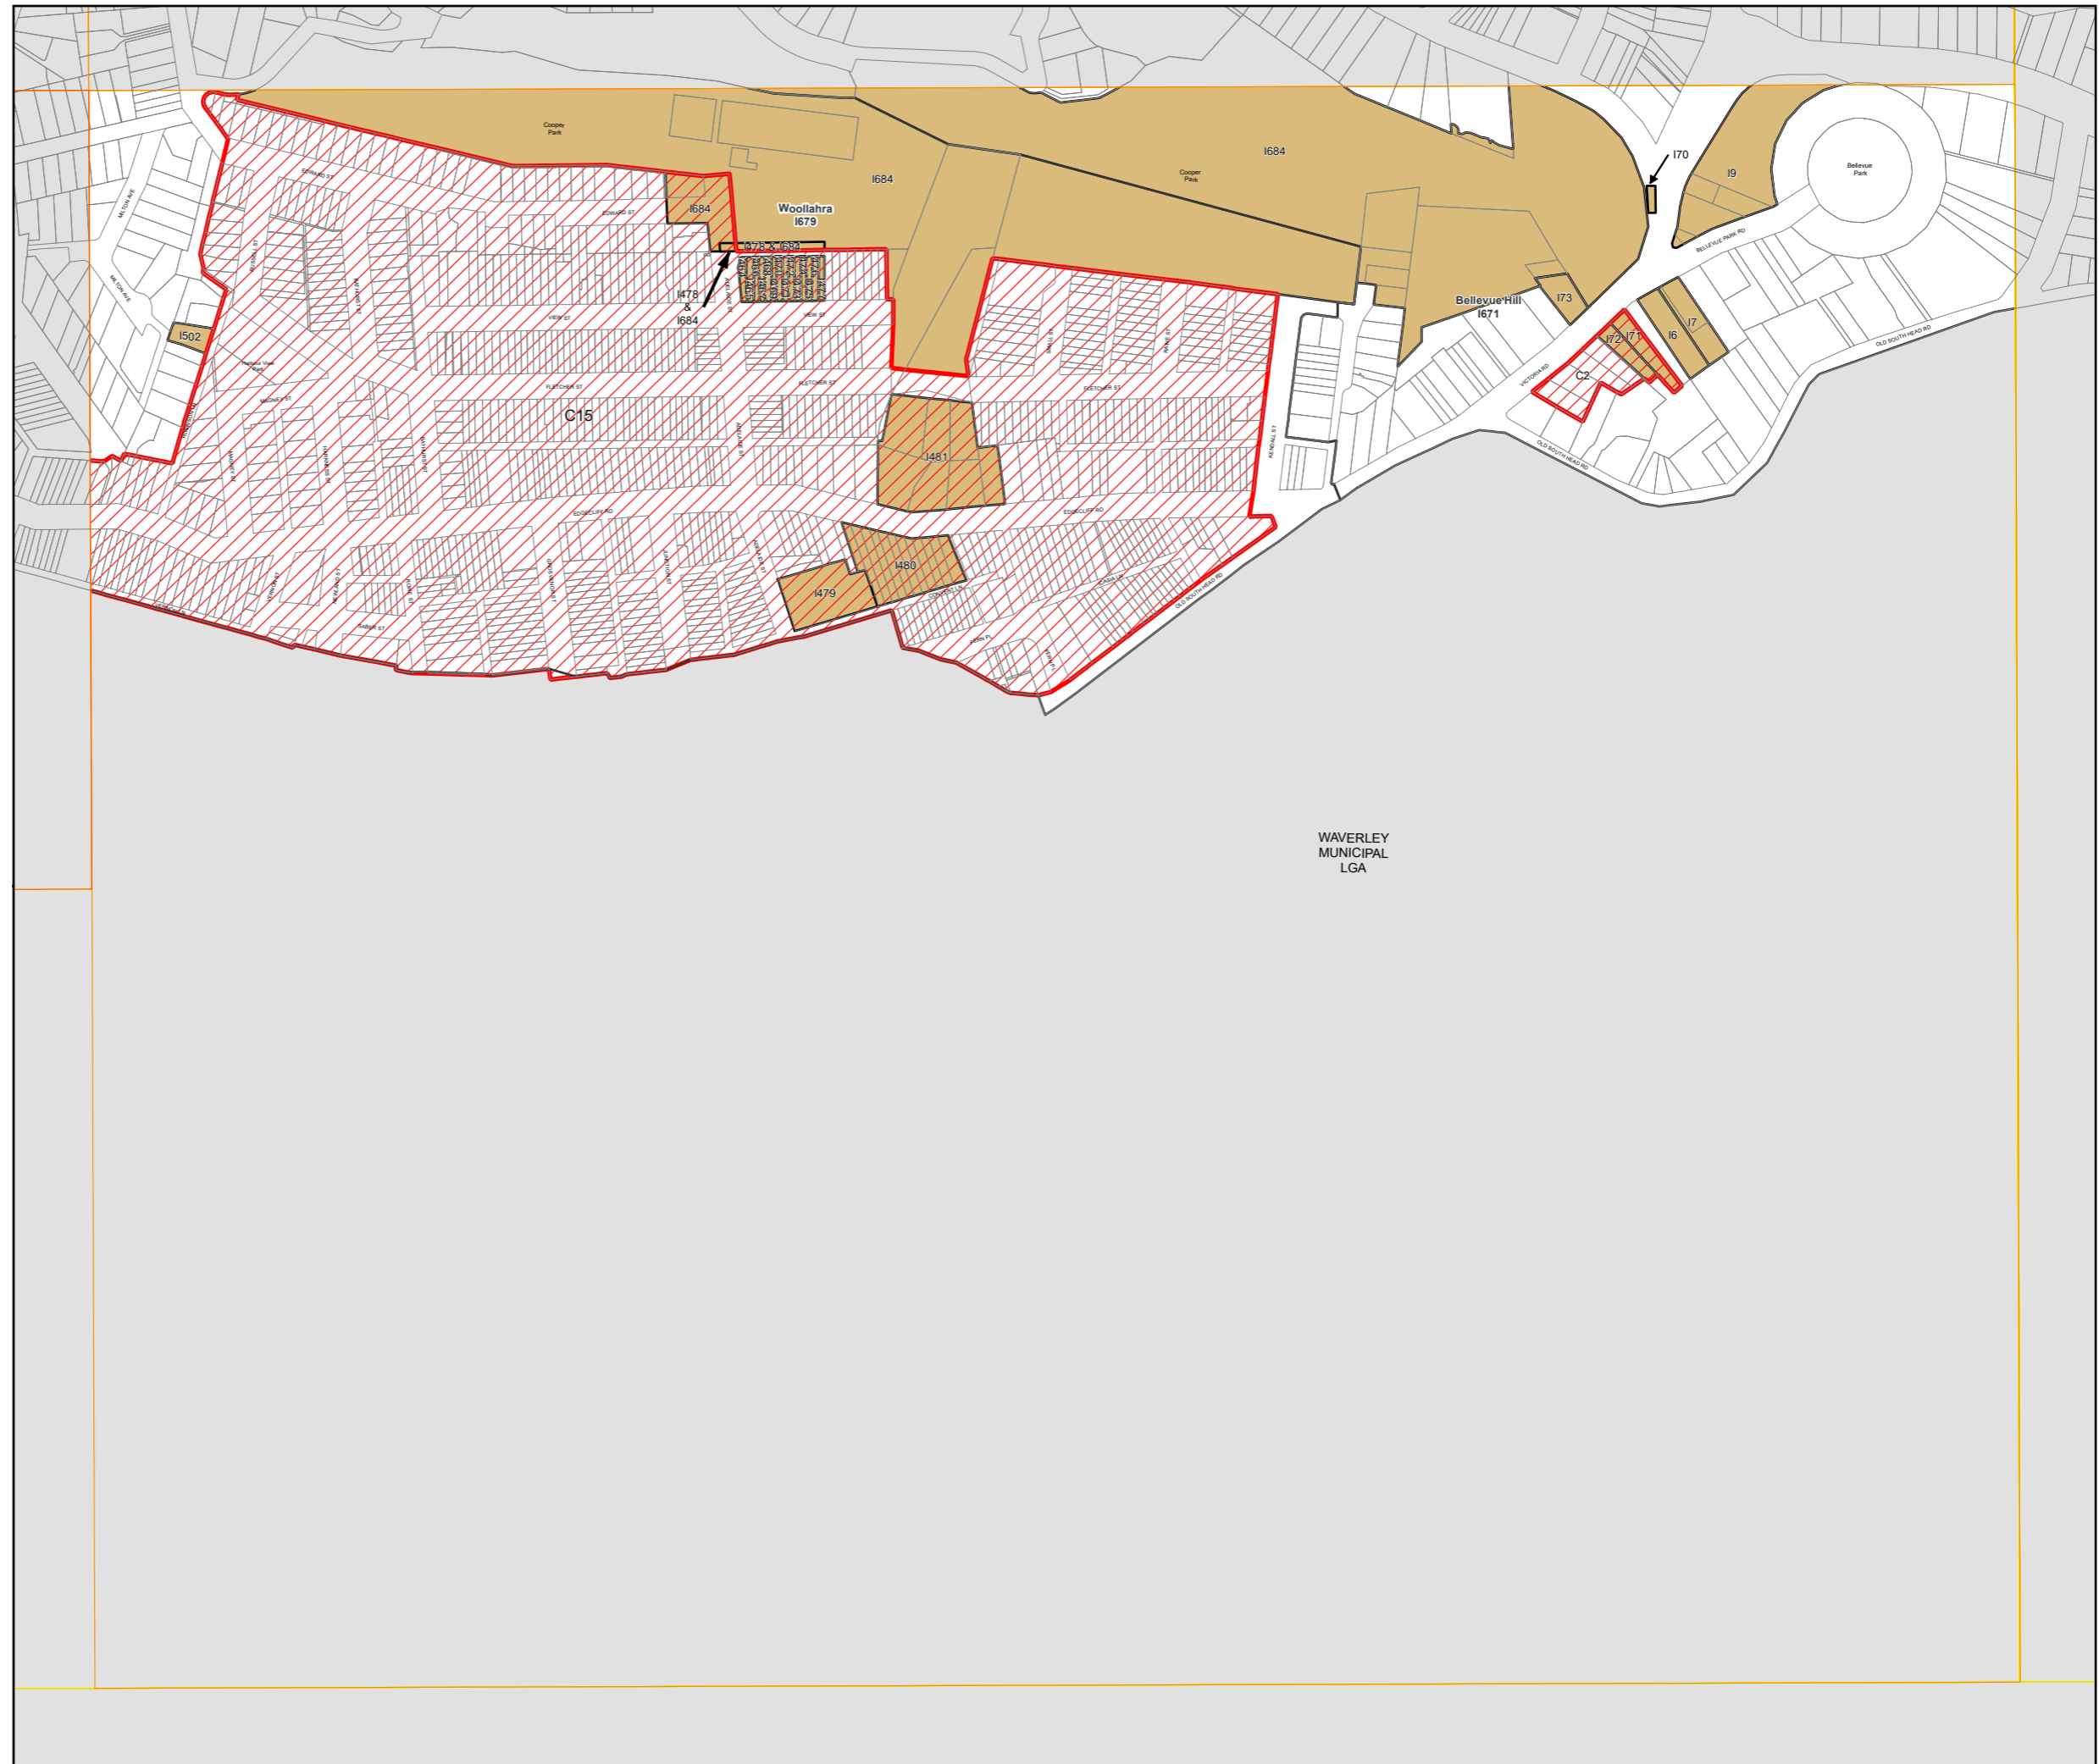

Woollahra Local Environmental Plan 2014

Heritage Map Sheet HER_003E

Heritage

-  Conservation Area - General
-  Item - General
-  Item - Archaeological
-  Item - Street Name Inlays
e.g. Rose Bay 1675

Cadastre

-  Cadastre 07/07/23 © Woollahra Municipal Council

0 100 Metres

Scale: 1:5,000 @ A3

Projection: GDA 1994
MGA Zone 56

Map identification number:
8500_COM_HER_003E_005_20230707