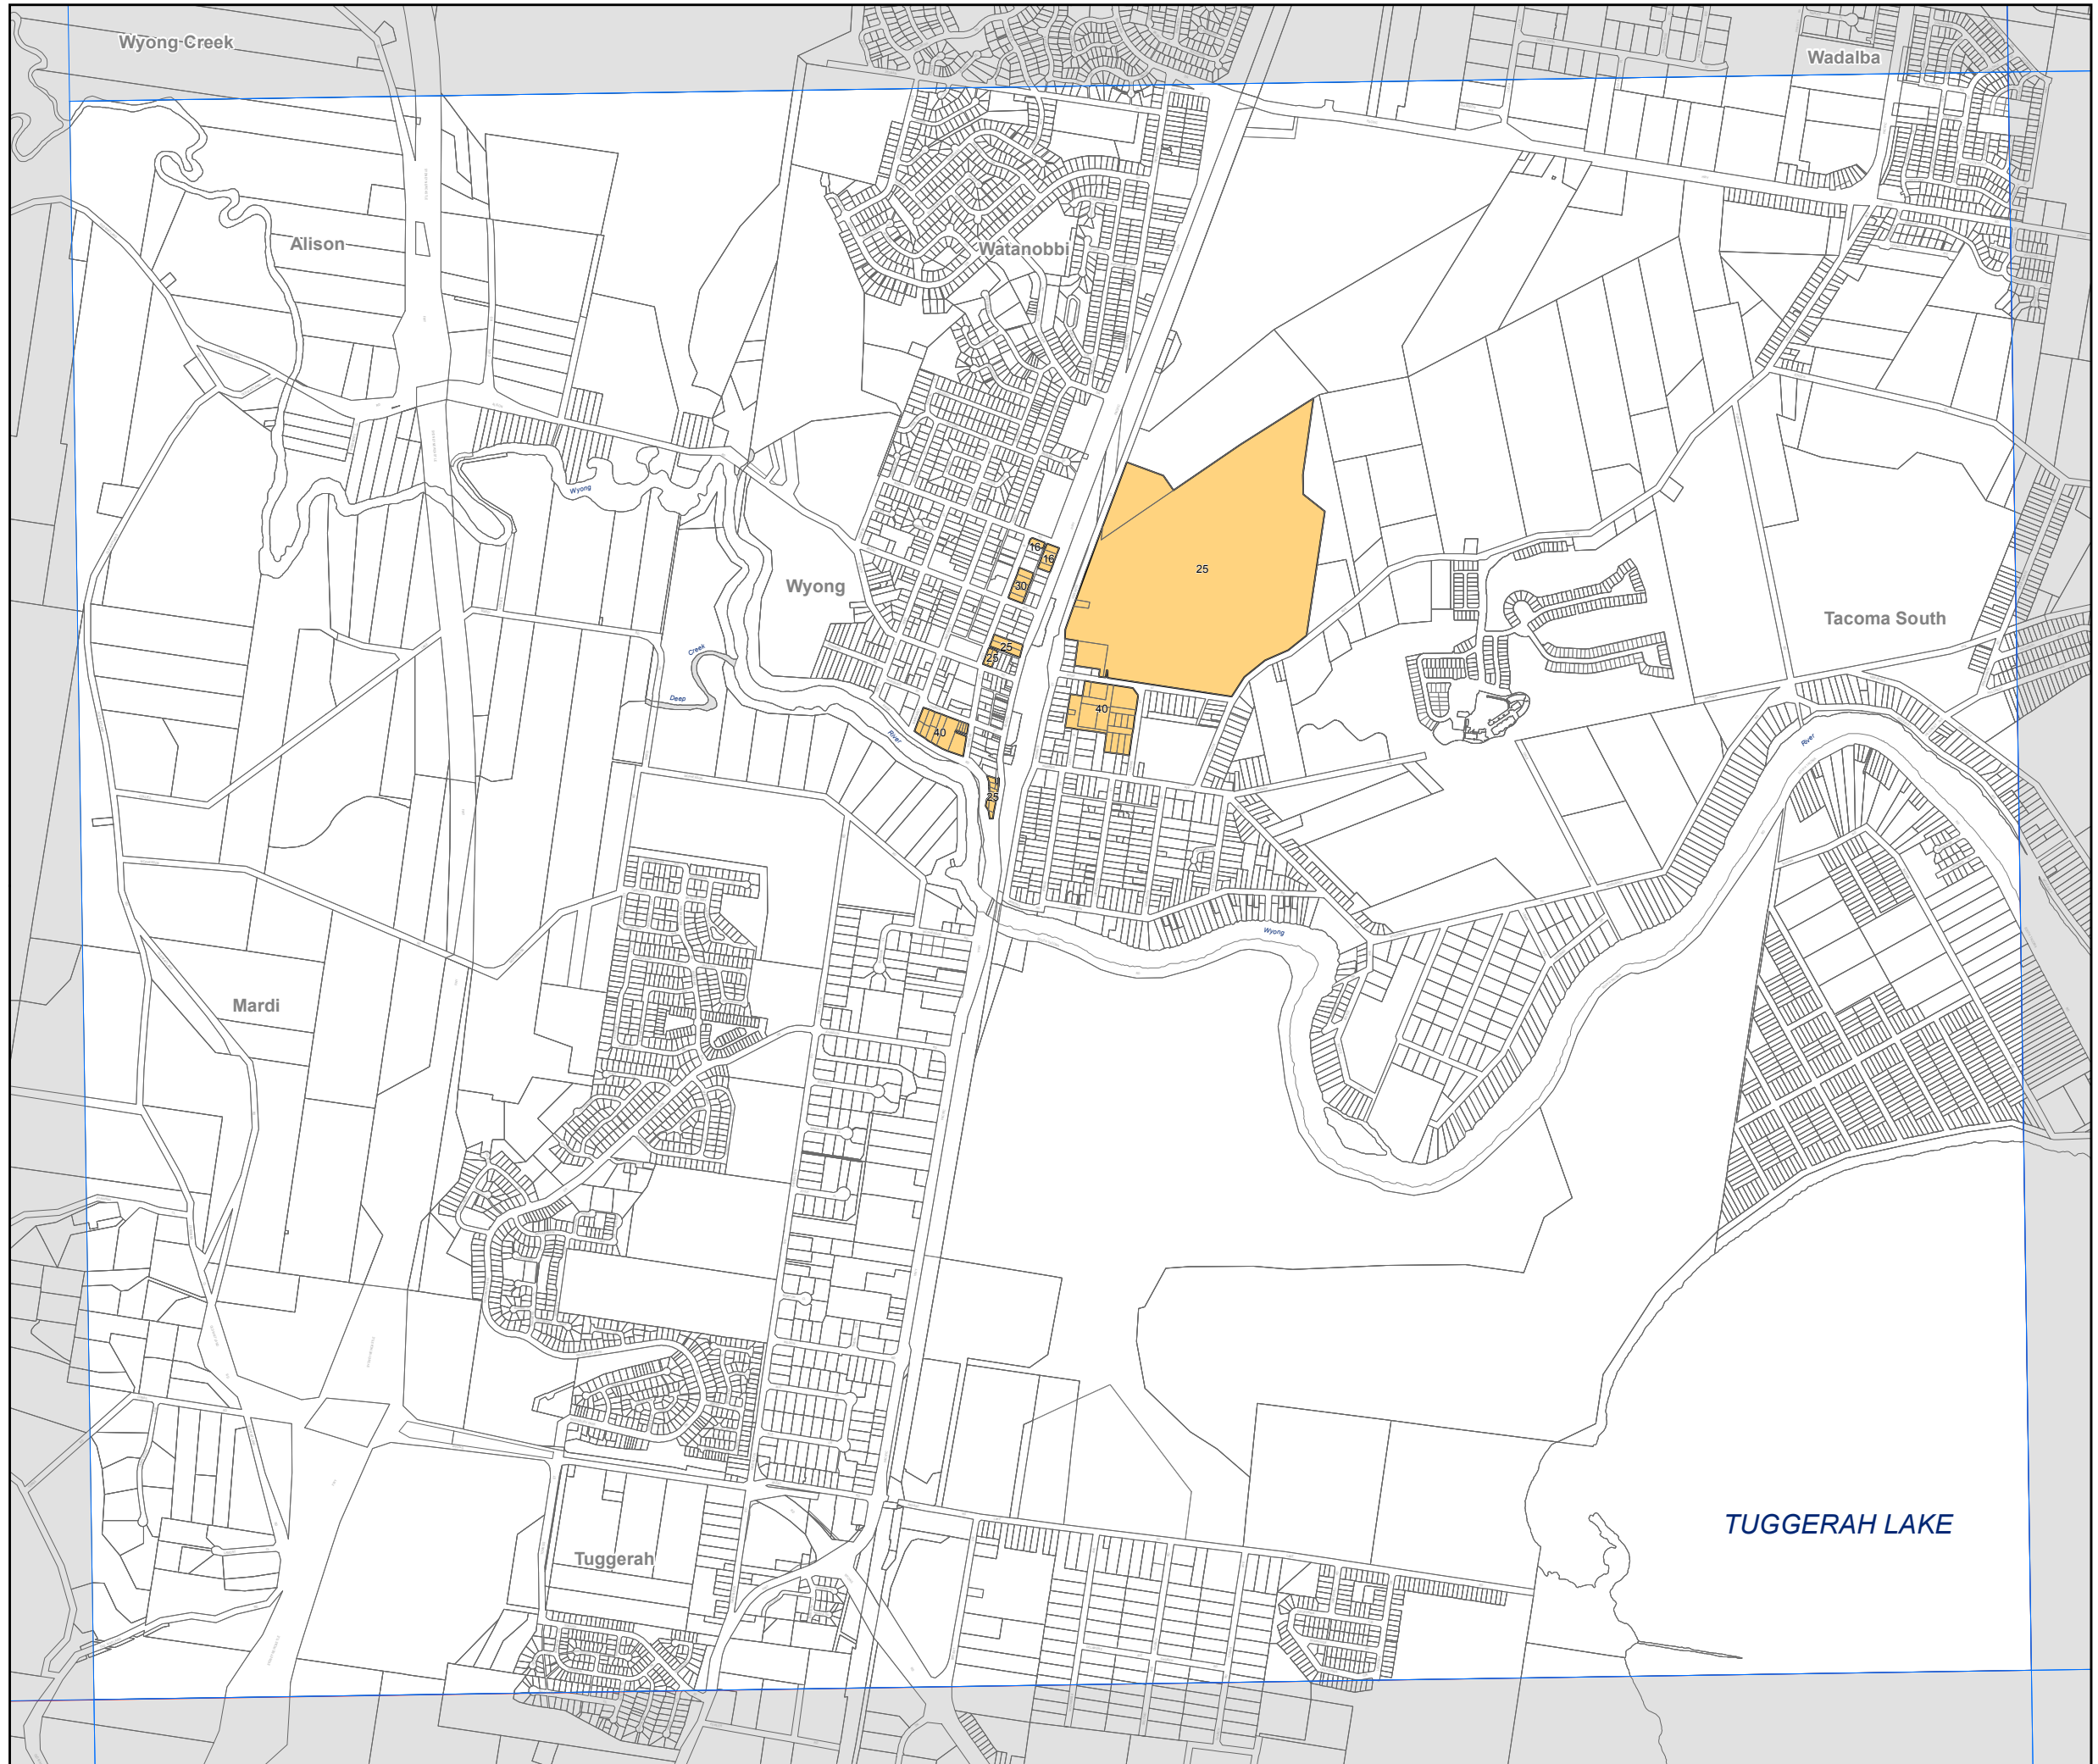

Wyong
Shire
Council

Wyong Local Environmental Plan 2013

Key Sites Map - Sheet KYS_007B

Key Sites

 Key Site - refer to clause 7.11

Cadastral

 Cadastre 1/11/2015 © Land and Property information (LPI)

Scale: 1:20,000 @ A3

Projection: GDA 1994
MGA Zone 56

Map identification number:
8550_COM_KYS_007B_020_20151116