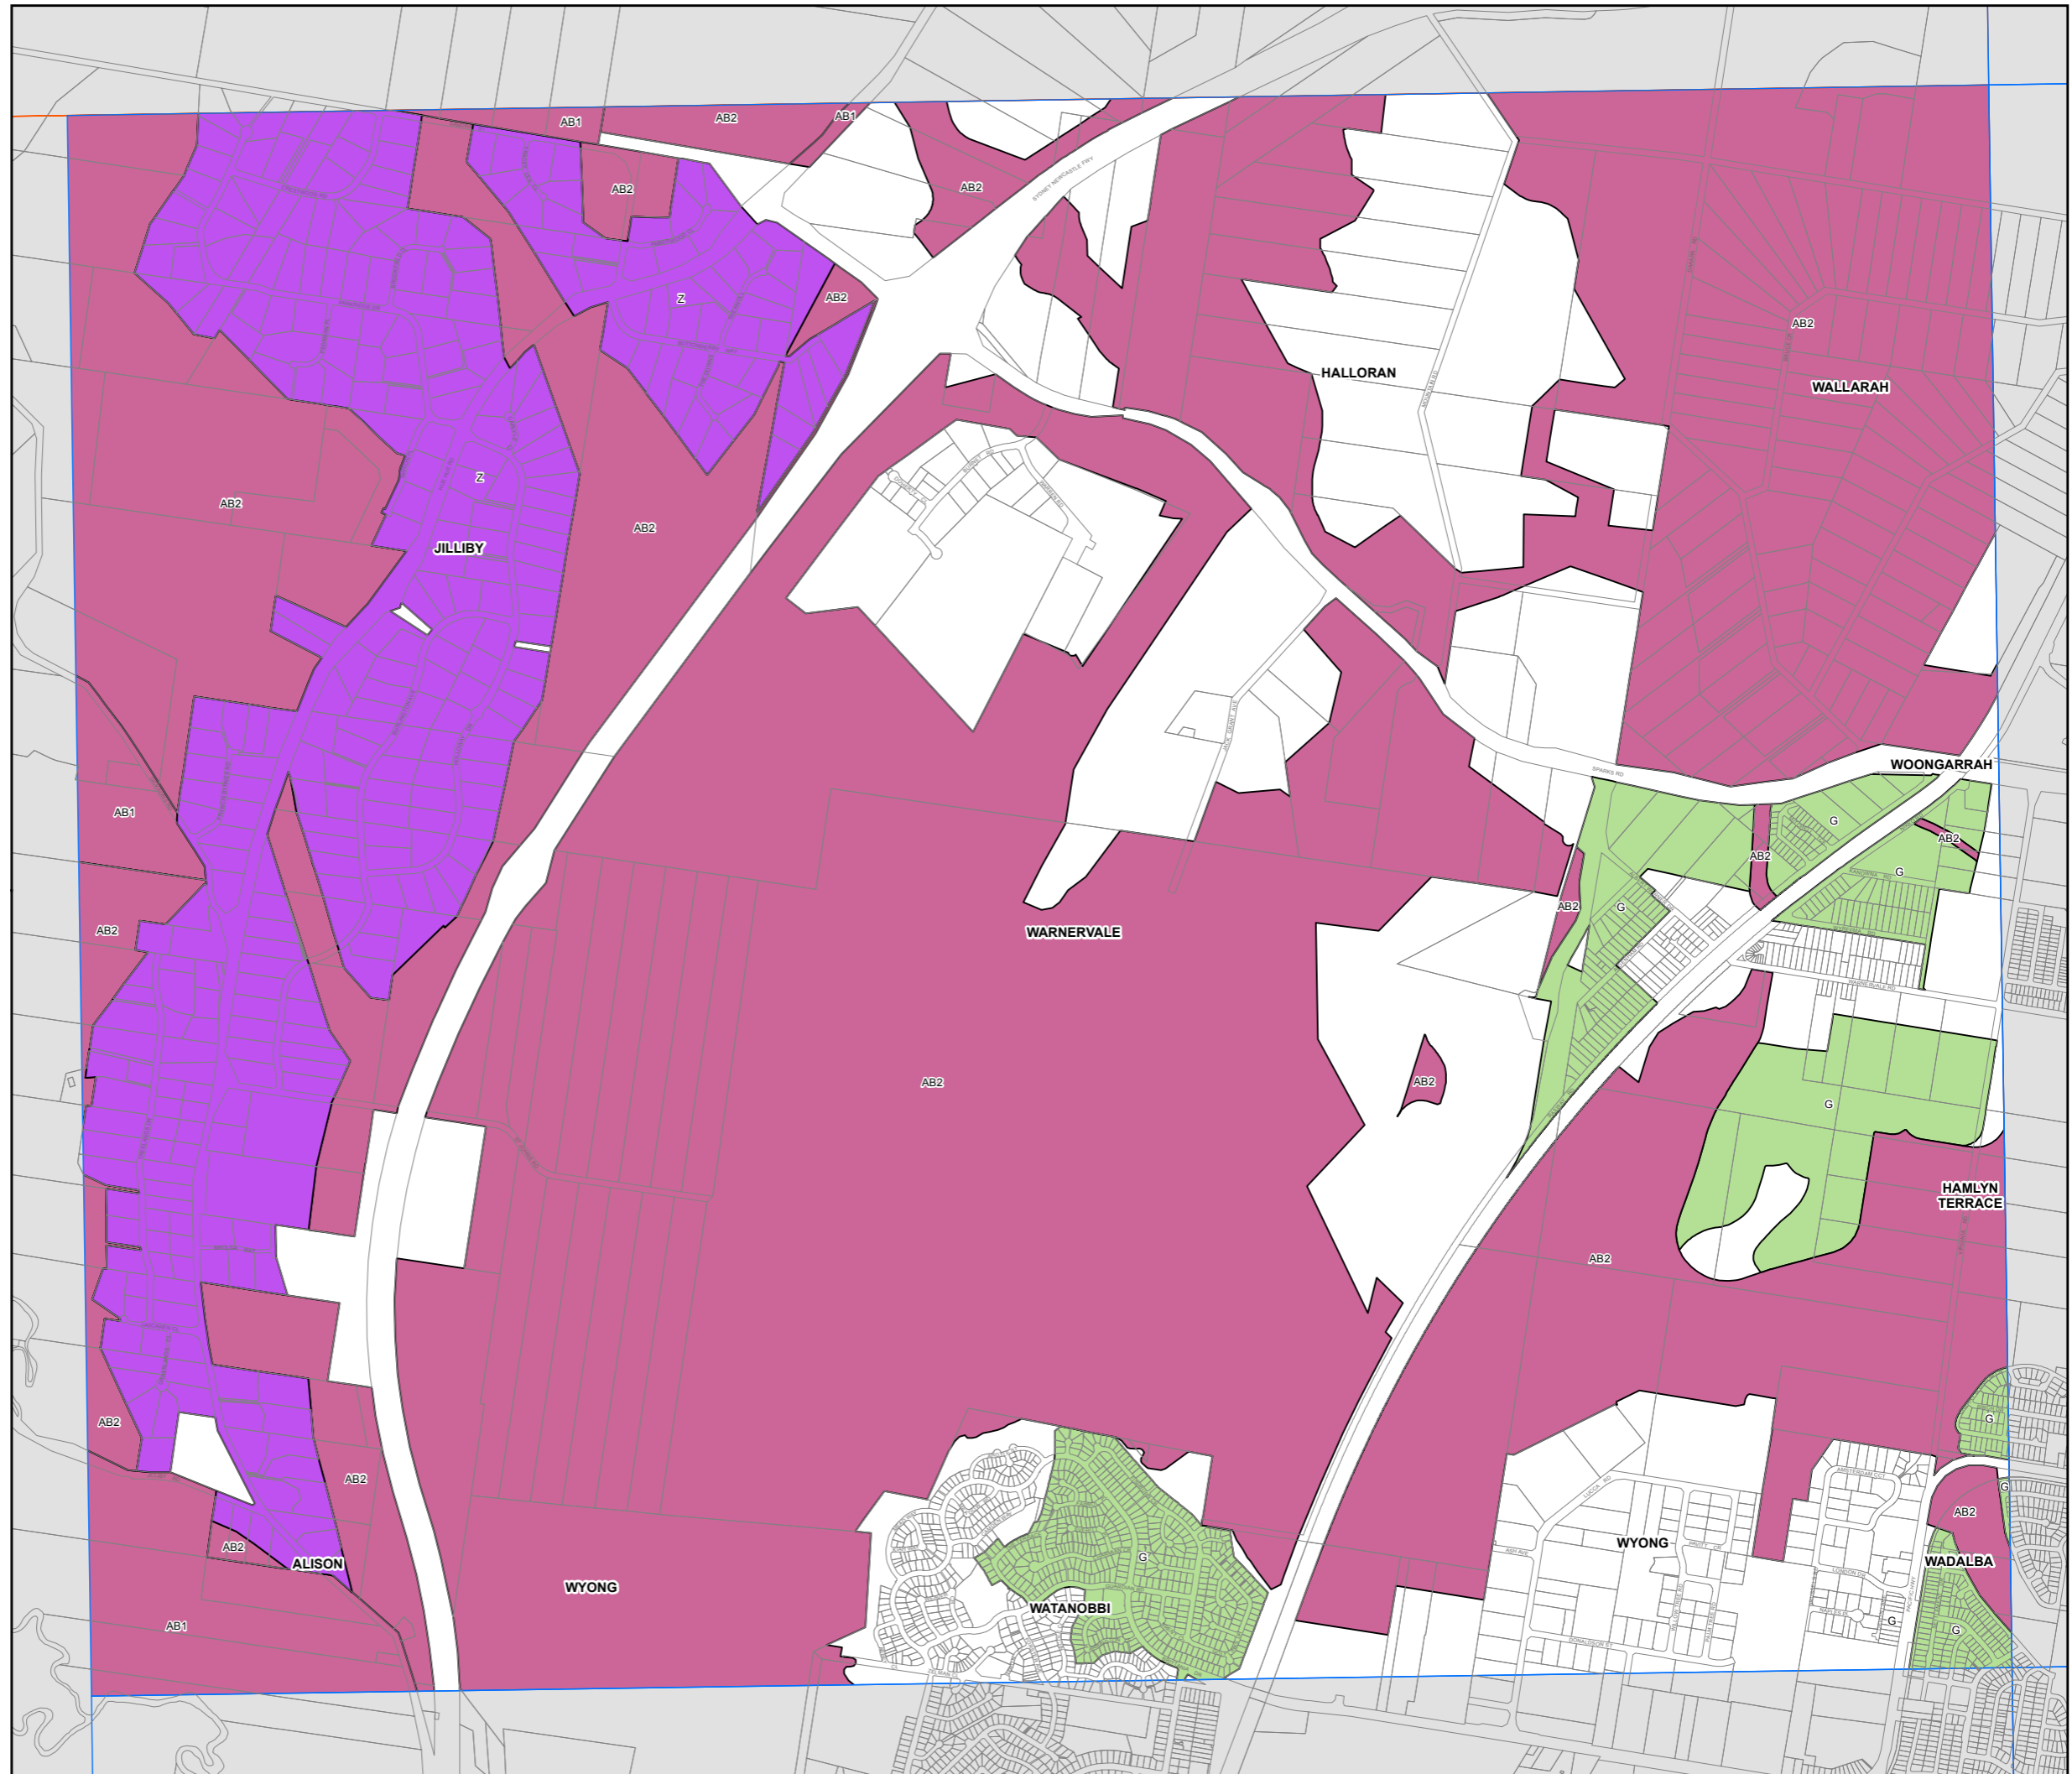

Lot Size Map - Sheet LSZ\_007A

Minimum Lot Size (sq m)

- G 450
- U 1800
- V 2500
- W 4000
- Z 2 ha
- AA 8 ha
- AB1 20 ha
- AB2 40 ha

Cadastre

Cadastre 21/06/2019 © DFSI Spatial Services

0 150 300 450 600  
Metres

Scale: 1:20,000 @ A3

Projection: GDA 1994  
MGA Zone 56

Map Identification Number: 8550\_COM\_LSZ\_007A\_020\_20190621