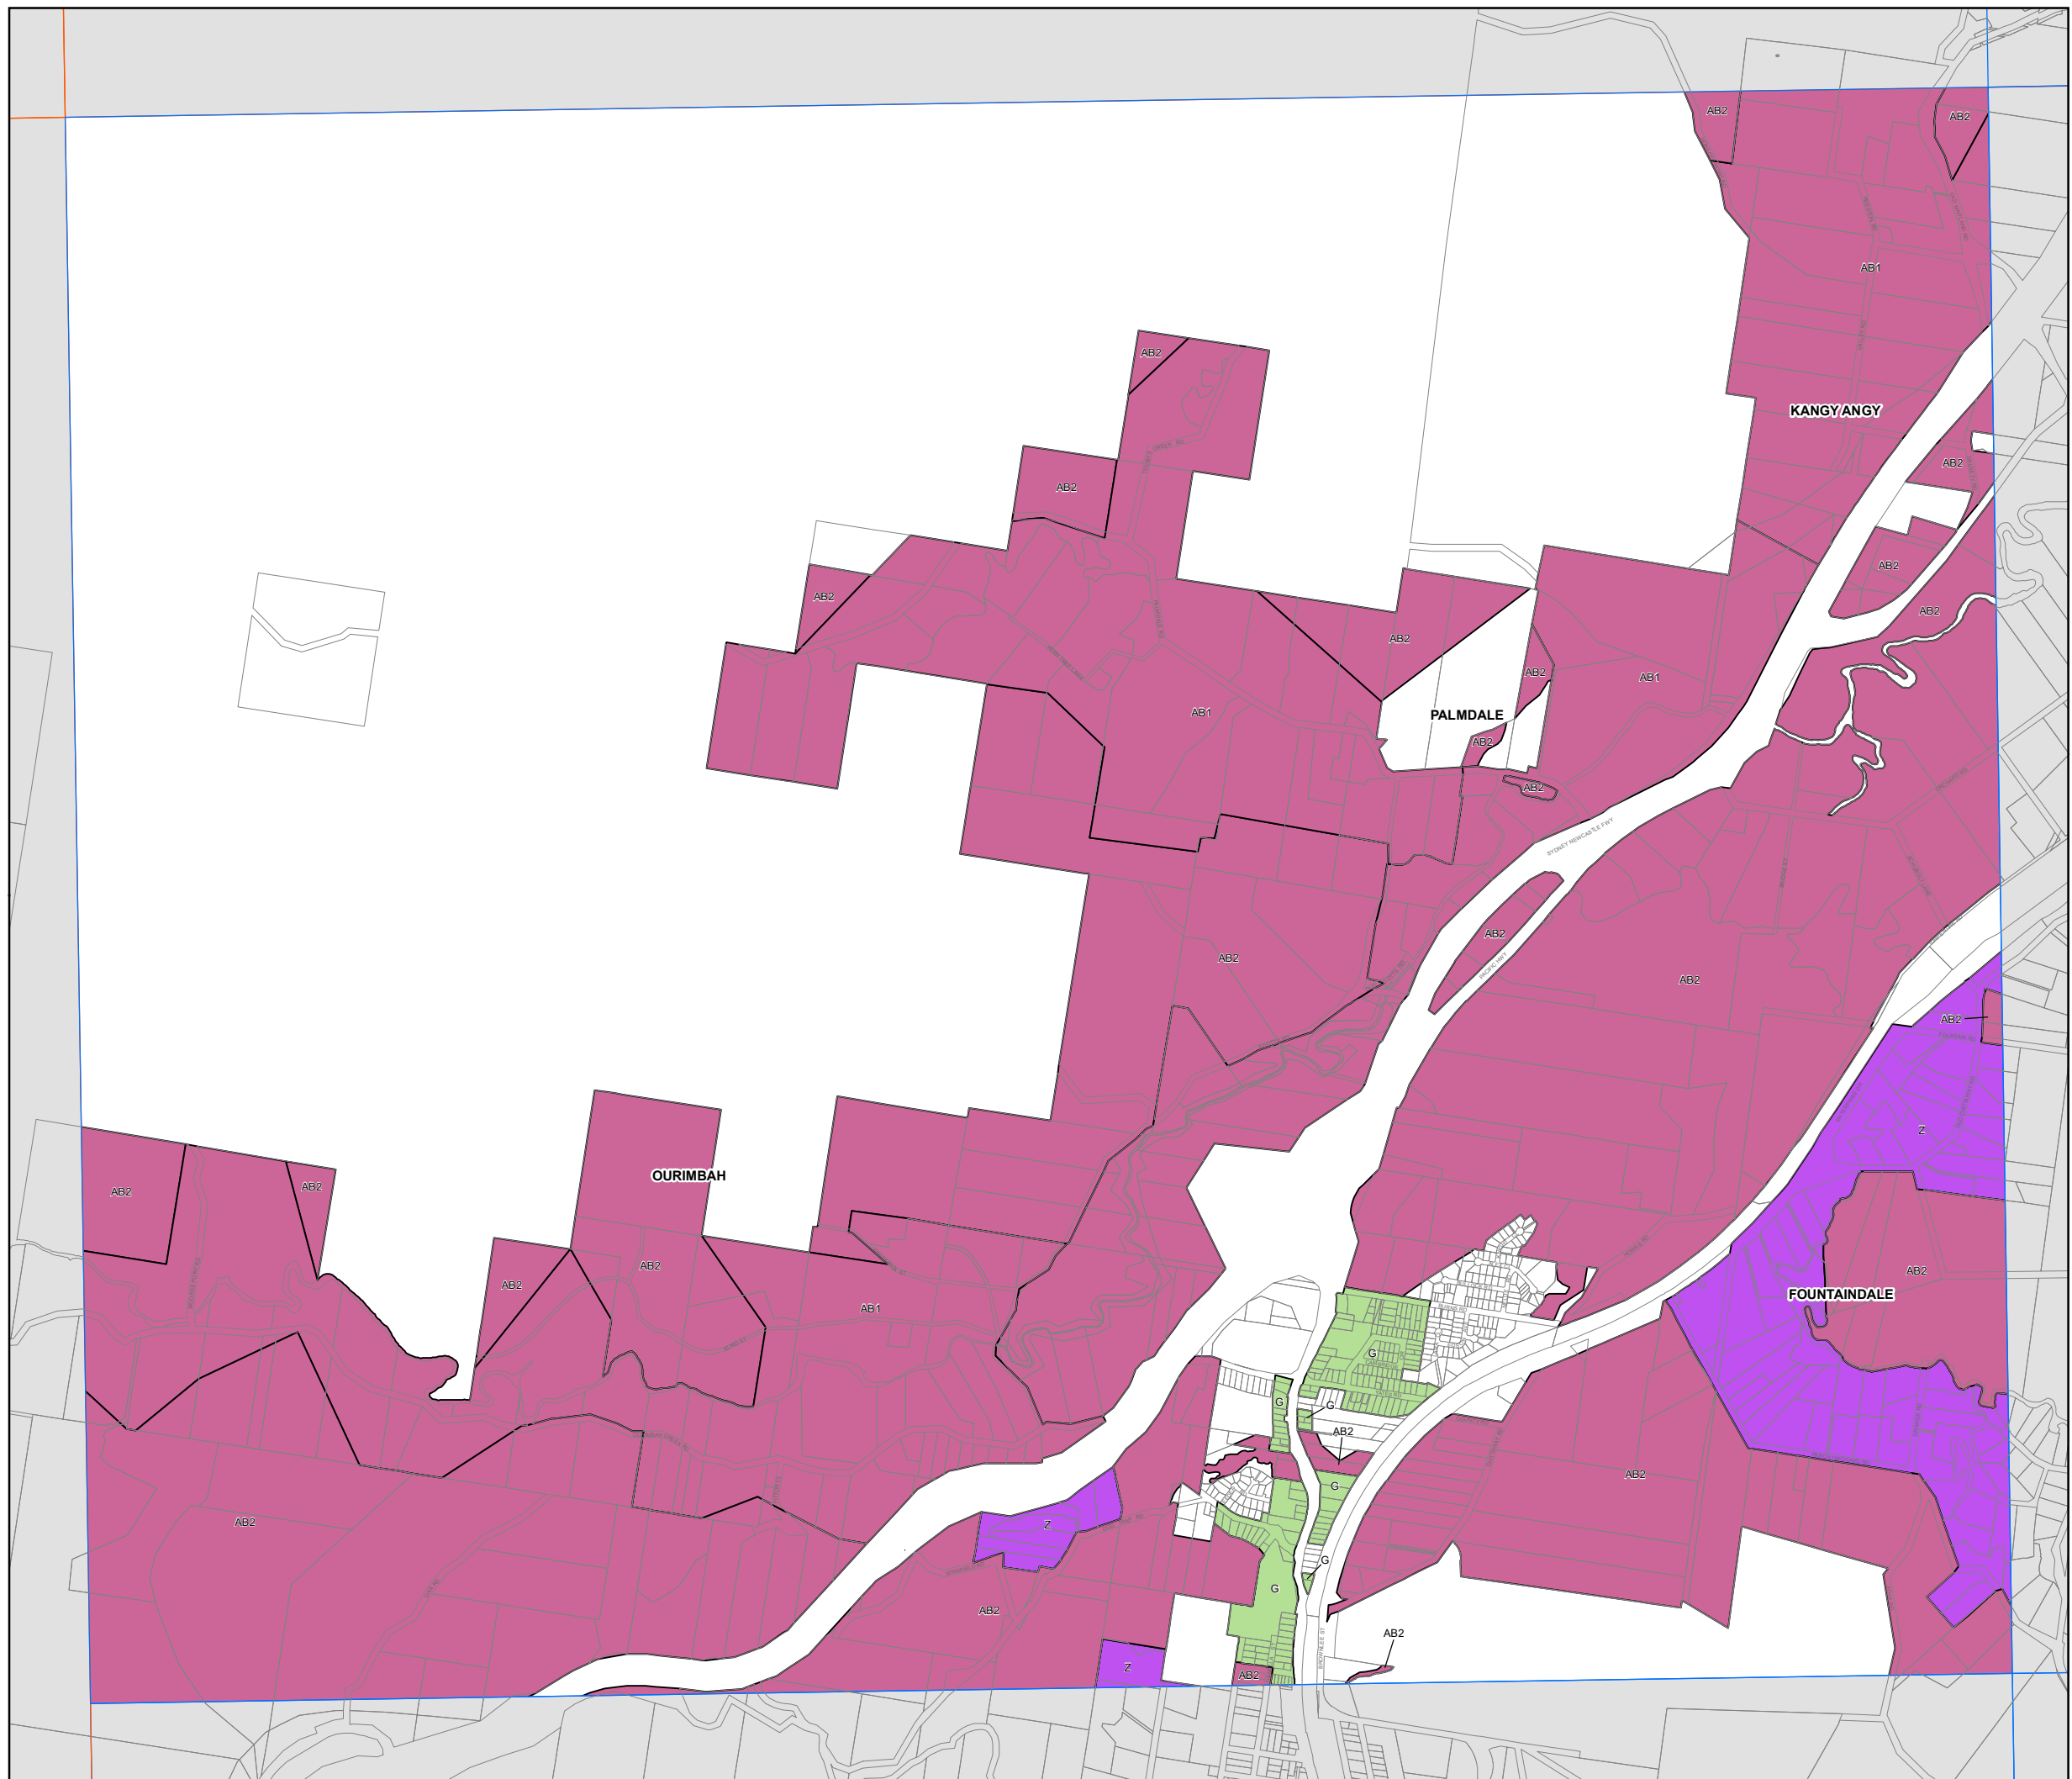

Lot Size Map - Sheet LSZ_008

Minimum Lot Size (sq m)

G	450
U	1800
V	2500
W	4000
Z	2 ha
AA	8 ha
AB1	20 ha
AB2	40 ha

Cadastre

 Cadastre 28/01/2021 © Spatial Services

0 150 300 450 600
Metres

Scale: 1:20,000 @ A3

Projection: GDA 1994
MGA Zone 56

Map Identification Number: 8550_COM_LSZ_008_020_20210128