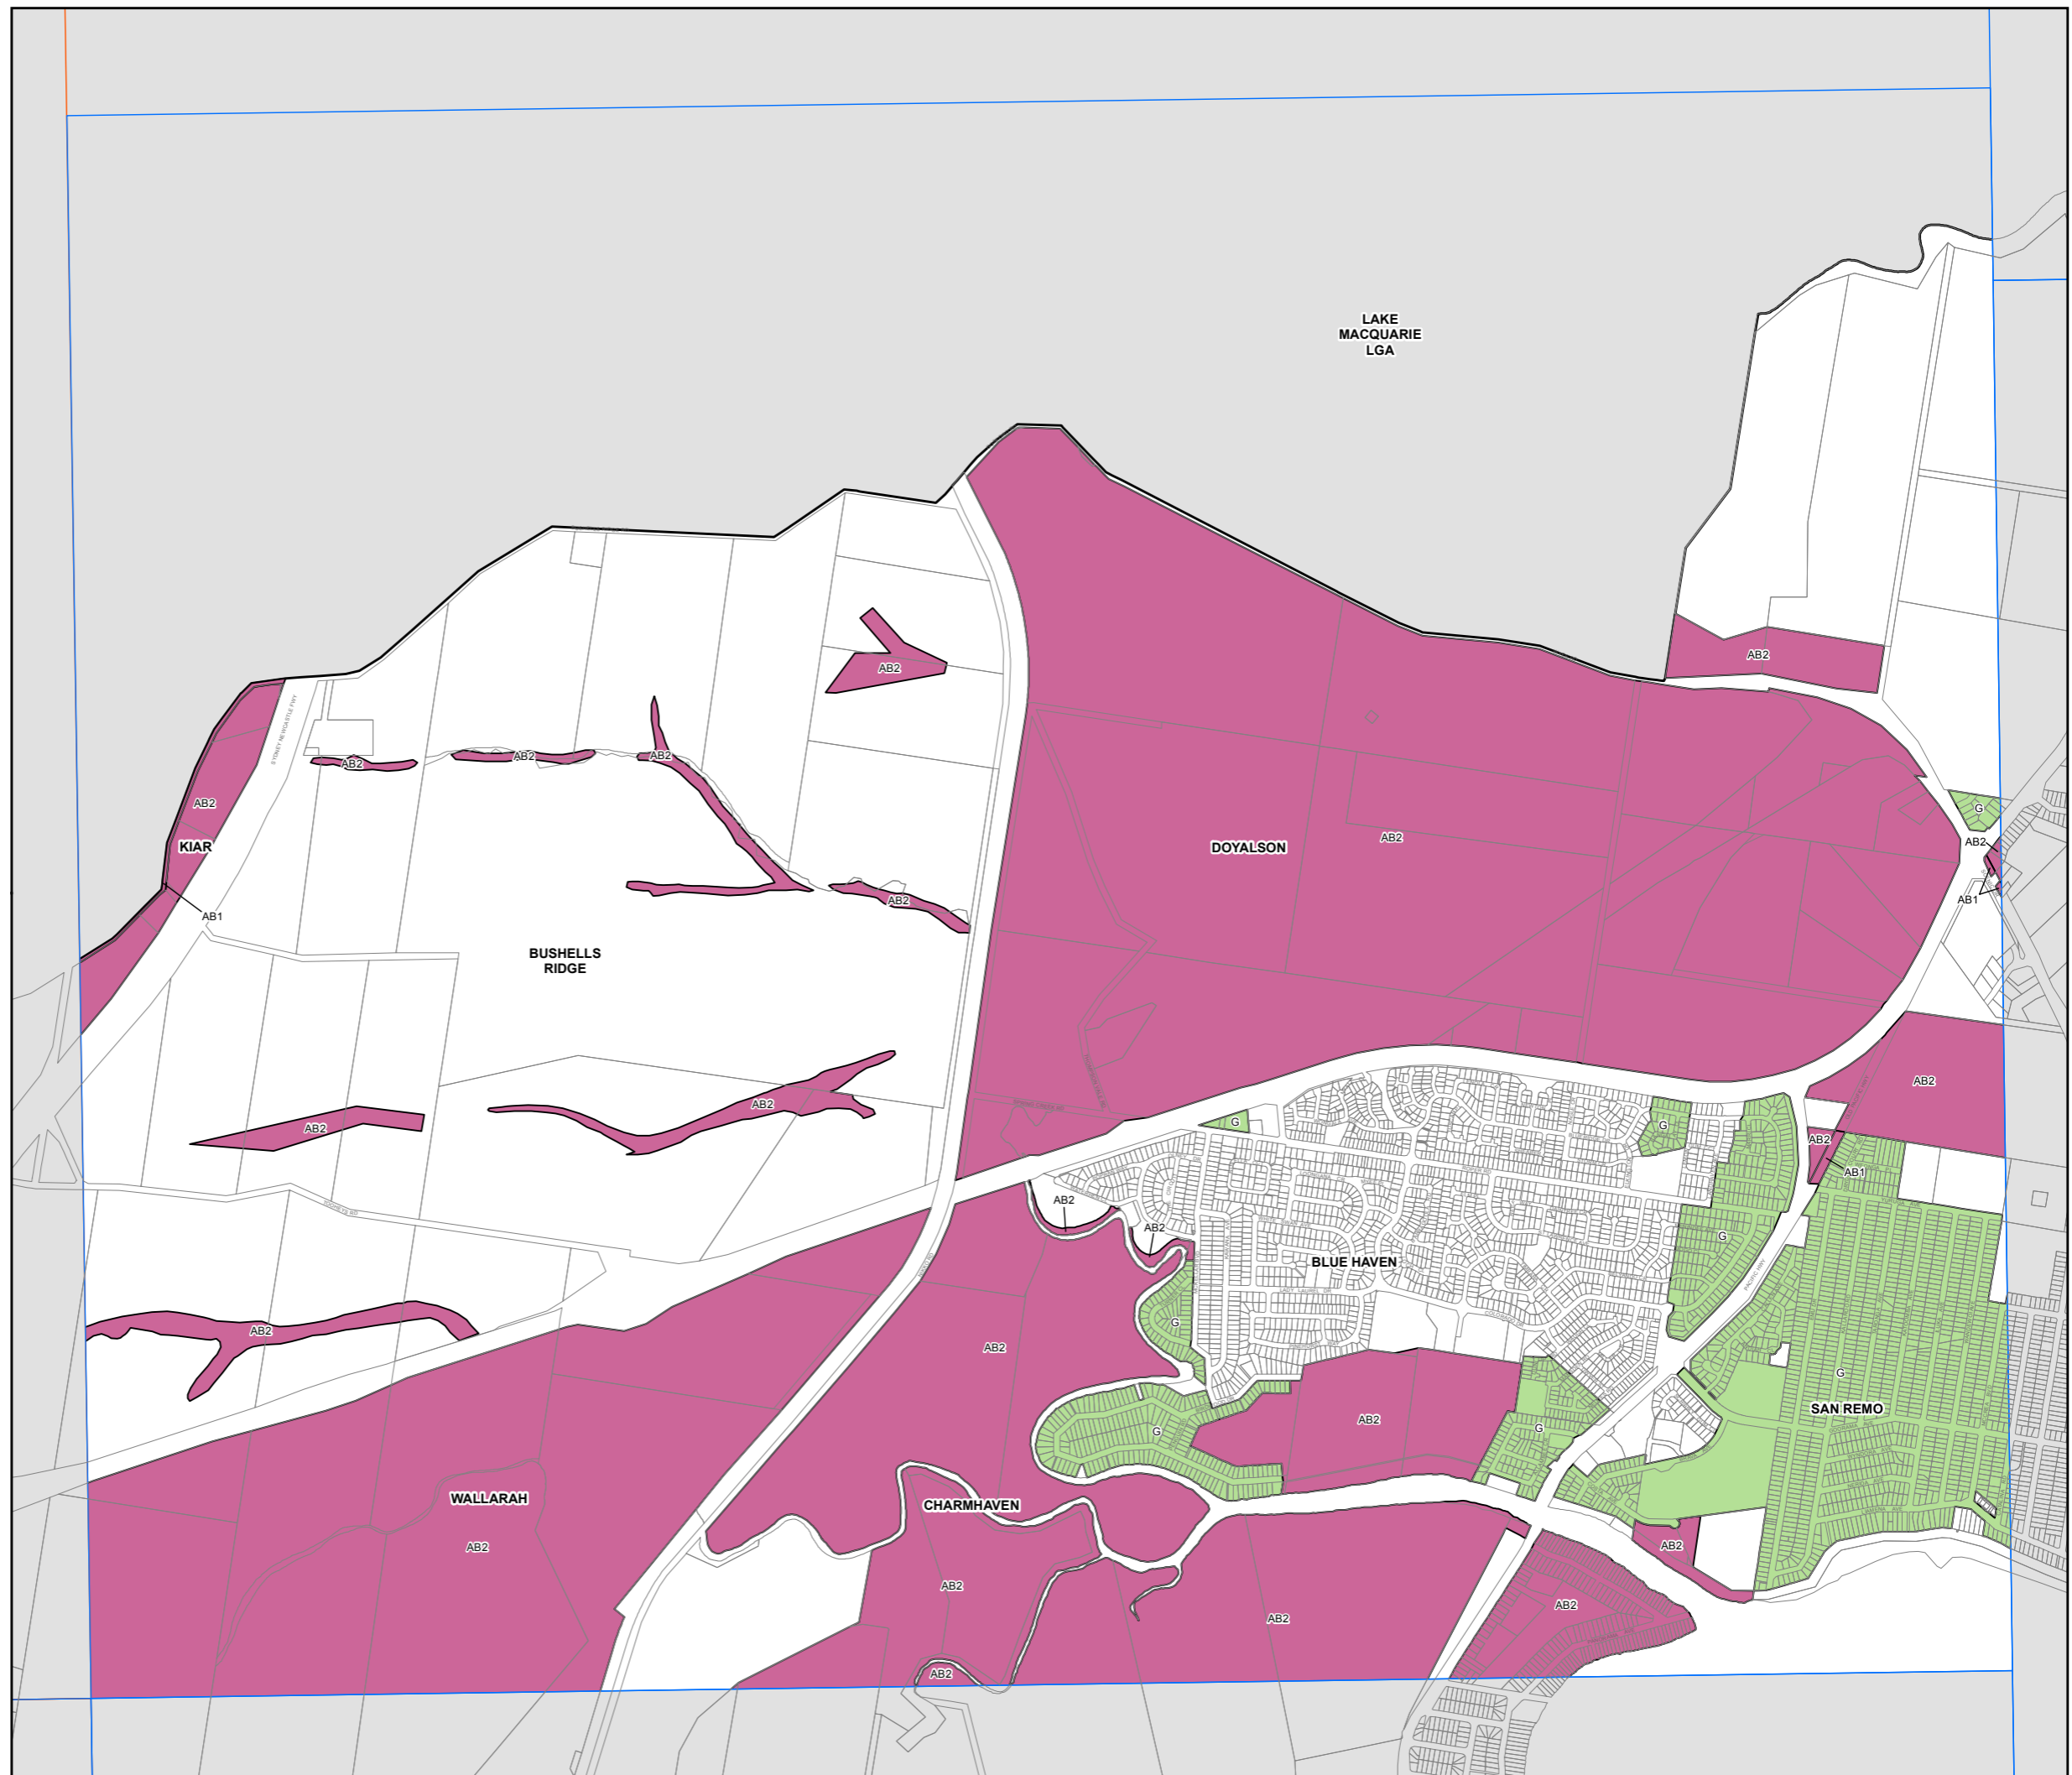

Lot Size Map - Sheet LSZ_012

Minimum Lot Size (sq m)

- G 450
- U 1800
- V 2500
- W 4000
- Z 2 ha
- AA 8 ha
- AB1 20 ha
- AB2 40 ha

Cadastre

Cadastre 21/06/2019 © DFSI Spatial Services

N

0 150 300 450 600
Metres

Projection: GDA 1994
MGA Zone 56

Scale: 1:20,000 @ A3

Map Identification Number: 8550_COM_LSZ_012_020_20190621