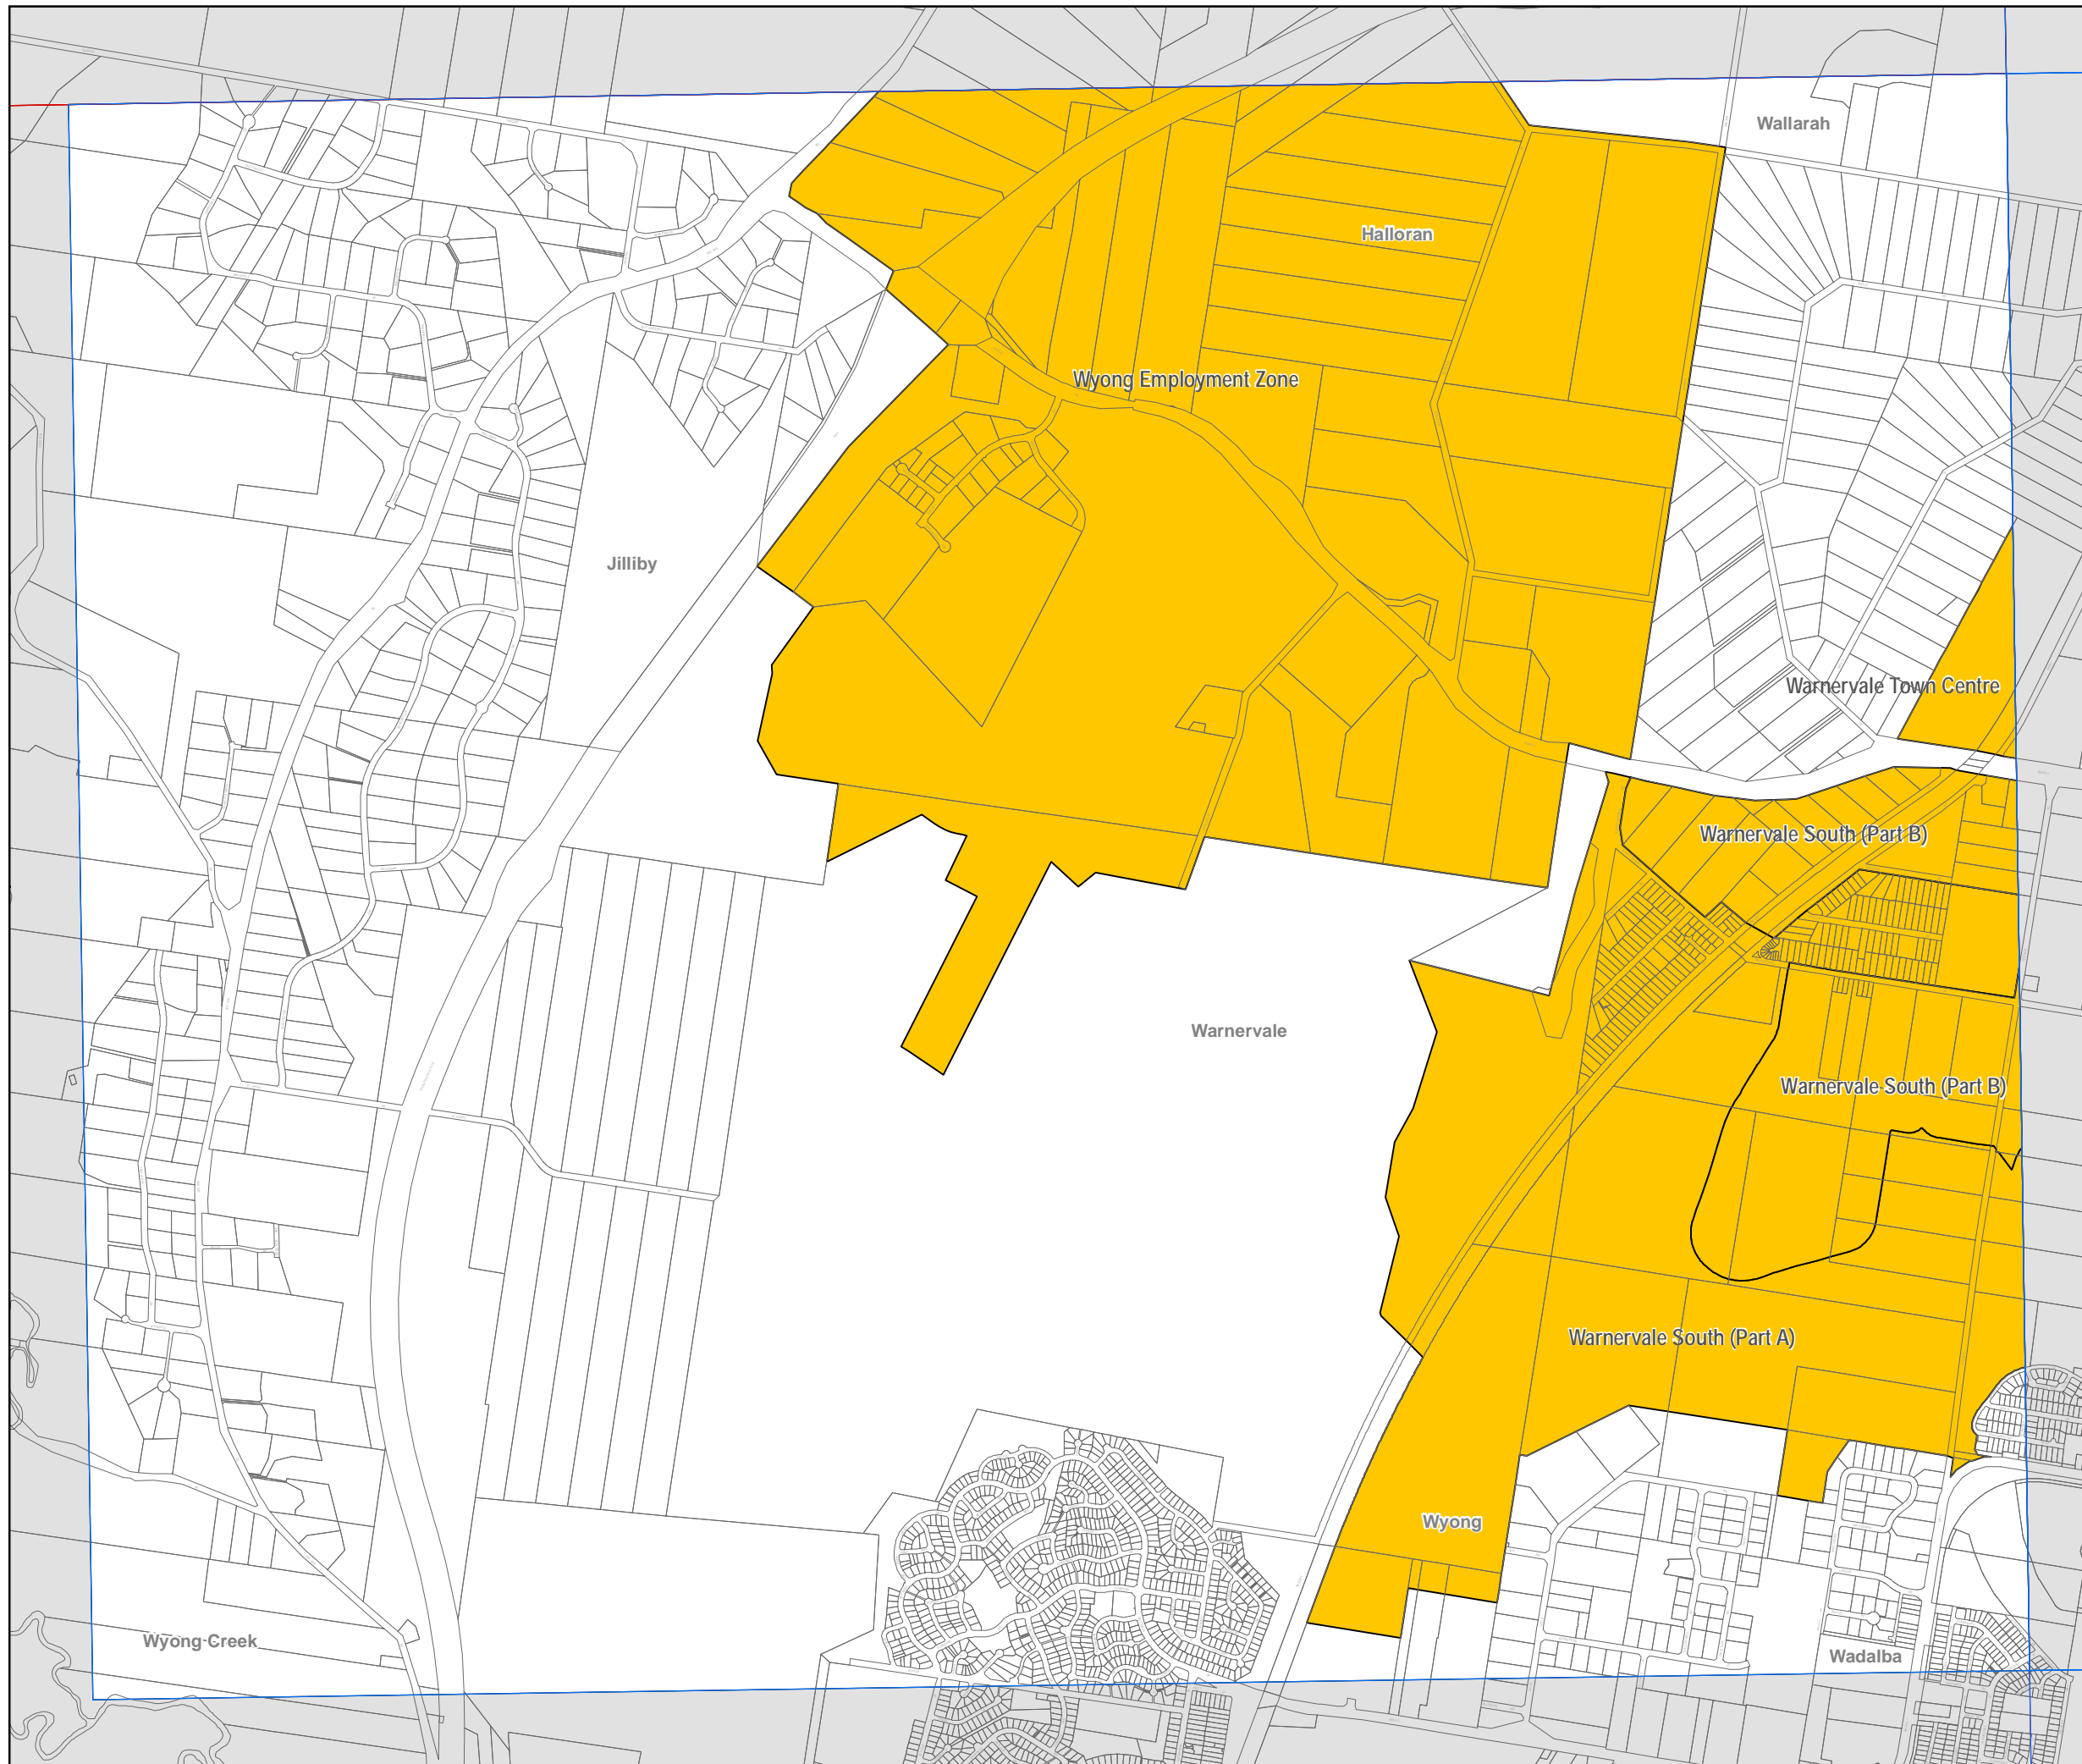

Wyong Local Environmental Plan 2013

Urban Release Area Map - Sheet URA_007A

Urban Release Area

 Urban Release Area

Cadastral

 Cadastral 20/07/08 © Land and Property information (LPI)

Scale: 1:20,000 @ A3

Projection: GDA 1994
MGA Zone 56

Map identification number:
8550_COM_URA_007A_020_20131220