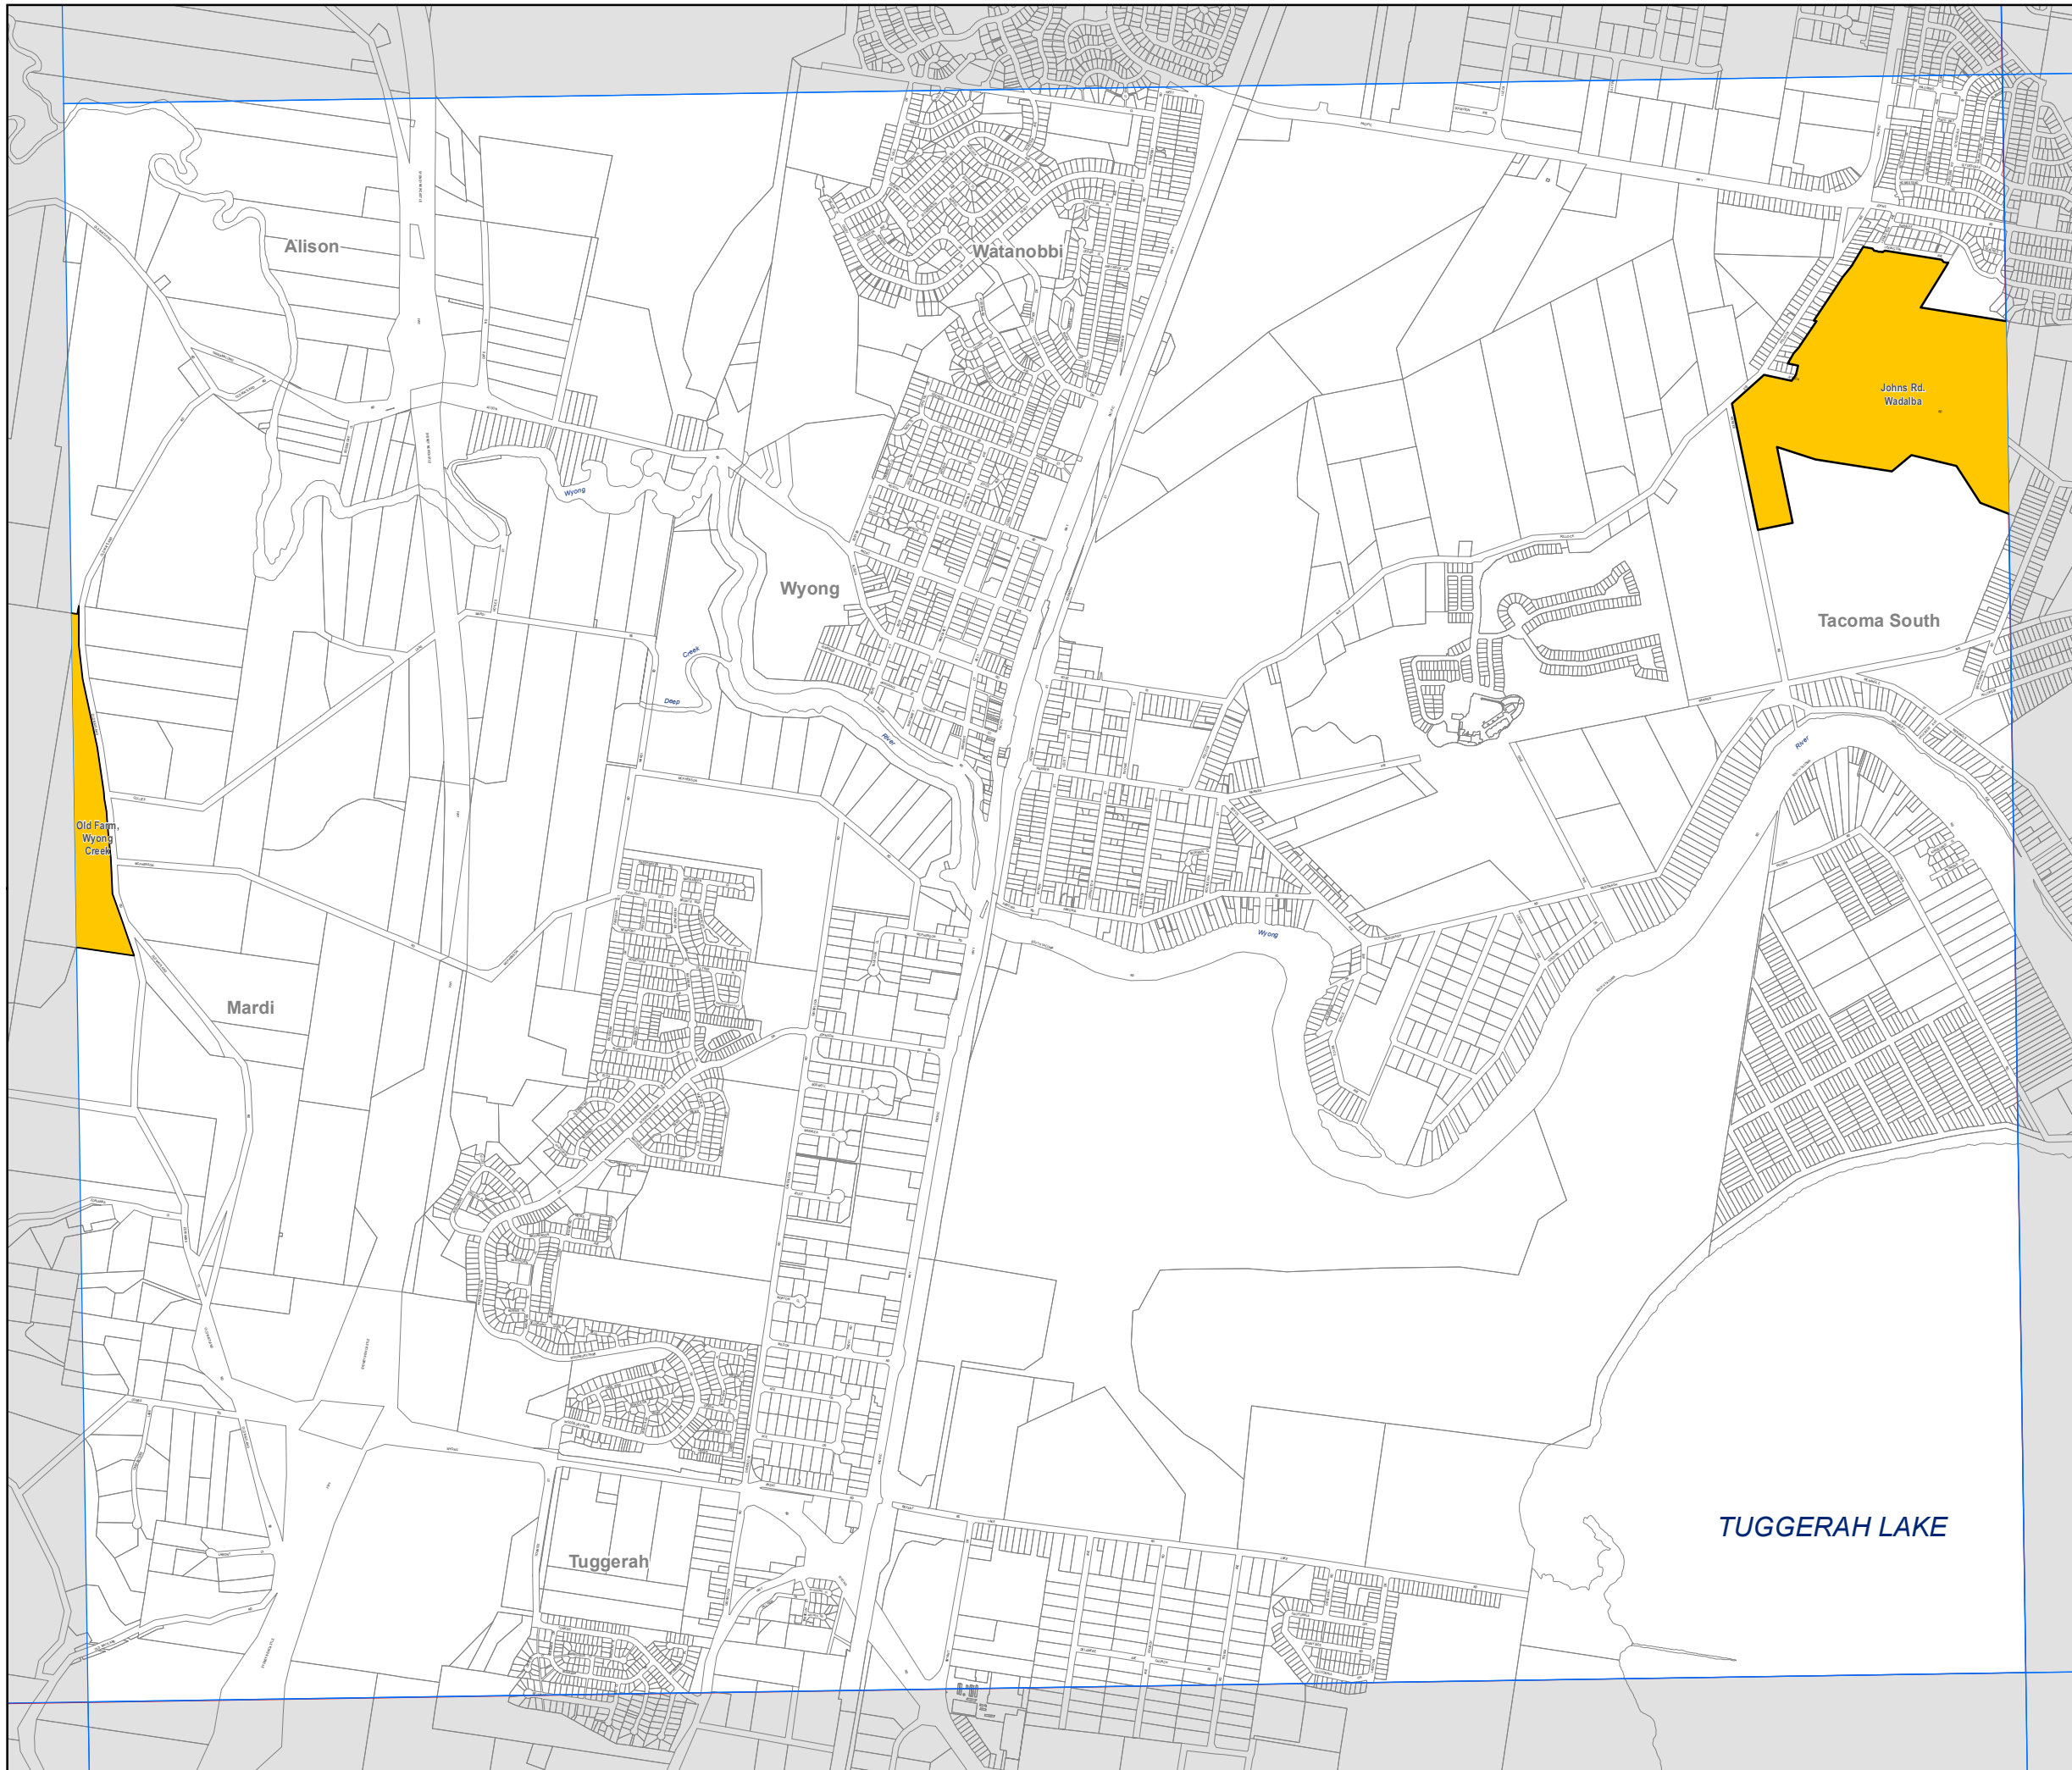

Wyong Local Environmental Plan 2013

Urban Release Area Map - Sheet URA_007B

Urban Release Area

Urban Release Area

Cadastre

Cadastre 11/02/2018 © Spatial Services

Projection: GDA 1994
MGA Zone 56

Scale: 1:20,000 @ A3

Map identification number:
8550_COM_URA_007B_020_20201203