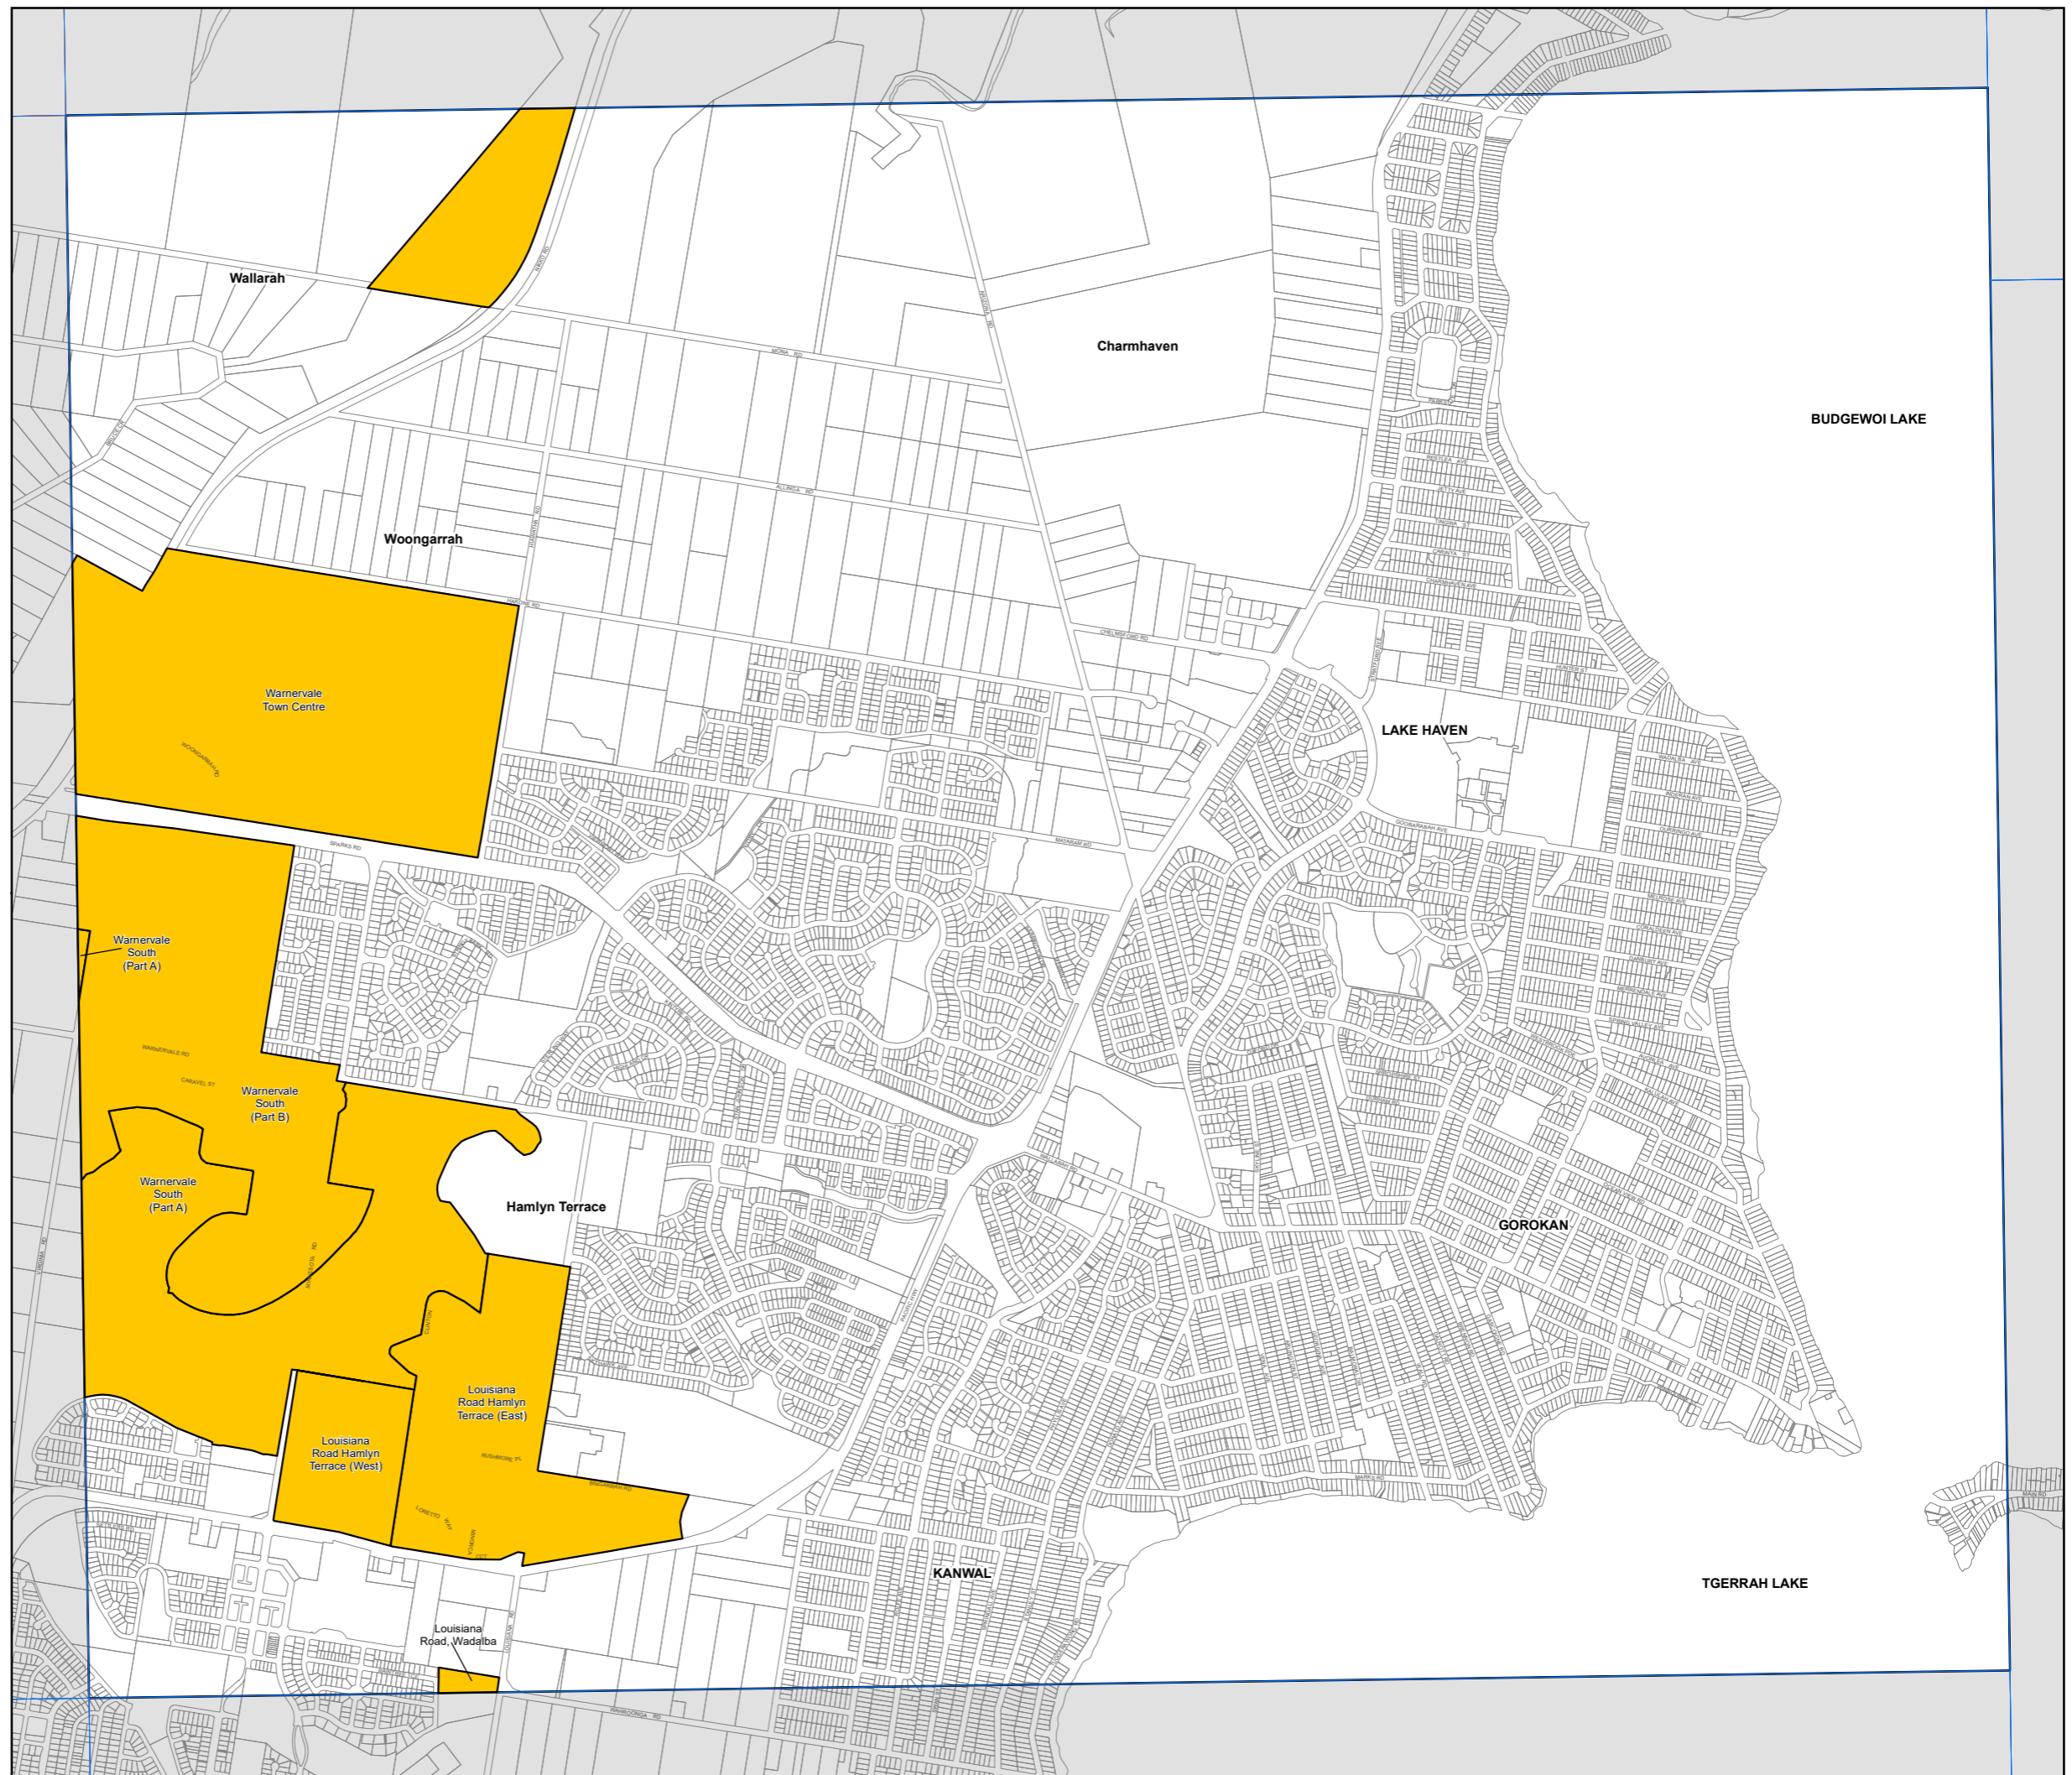

Urban Release Area Map - Sheet URA_013

Urban Release Area

 Urban Release Area

Cadastre

 Cadastre 20/11/2020 © Spatial Services

0 250 500 Metres

Scale: 1:20,000 @ A3

Projection: GDA 1994
MGA Zone 56

Map Identification Number: 8550_COM_URA_013_020_20201120