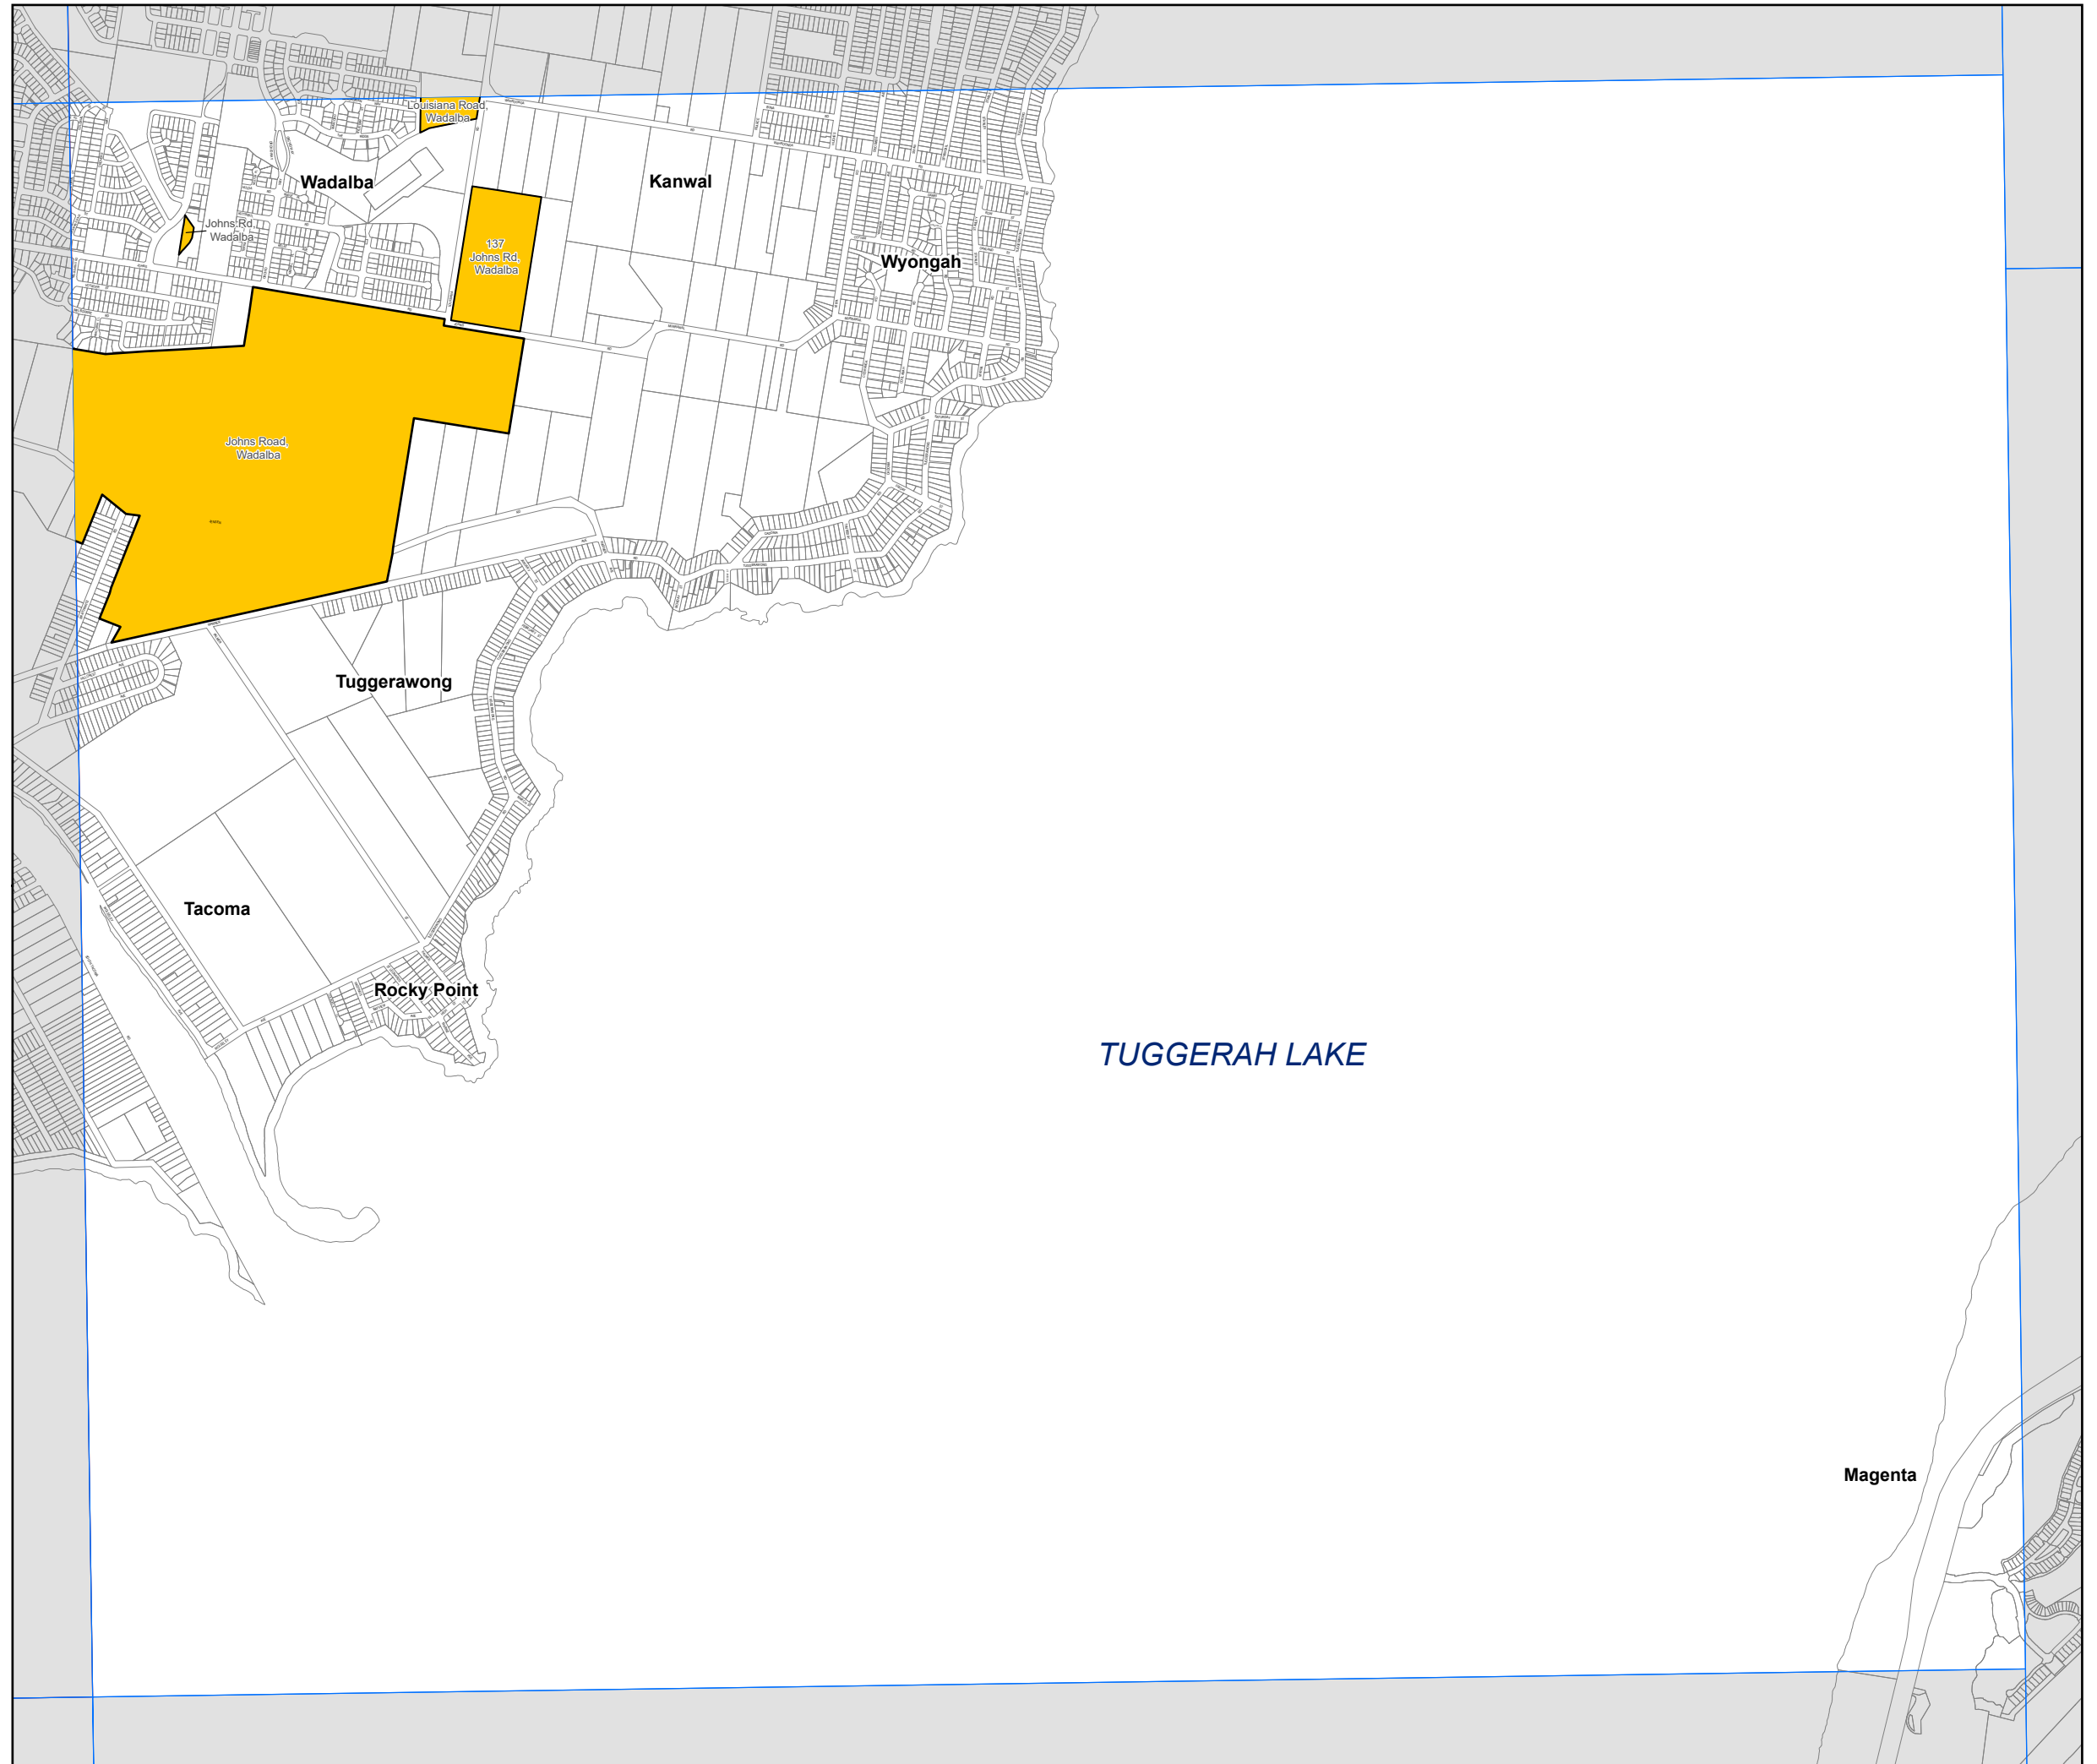

Wyong Shire Council

Wyong Local Environmental Plan 2013

Urban Release Area Map - Sheet URA_014

Urban Release Area

 Urban Release Area

Cadastre

 Cadastre 03/12/2020 © DFSI patial Services

Projection: GDA 1994
MGA Zone 56

Scale: 1:20,000 @ A3

Map identification number:
8550_COM_URA_014_020_20201203