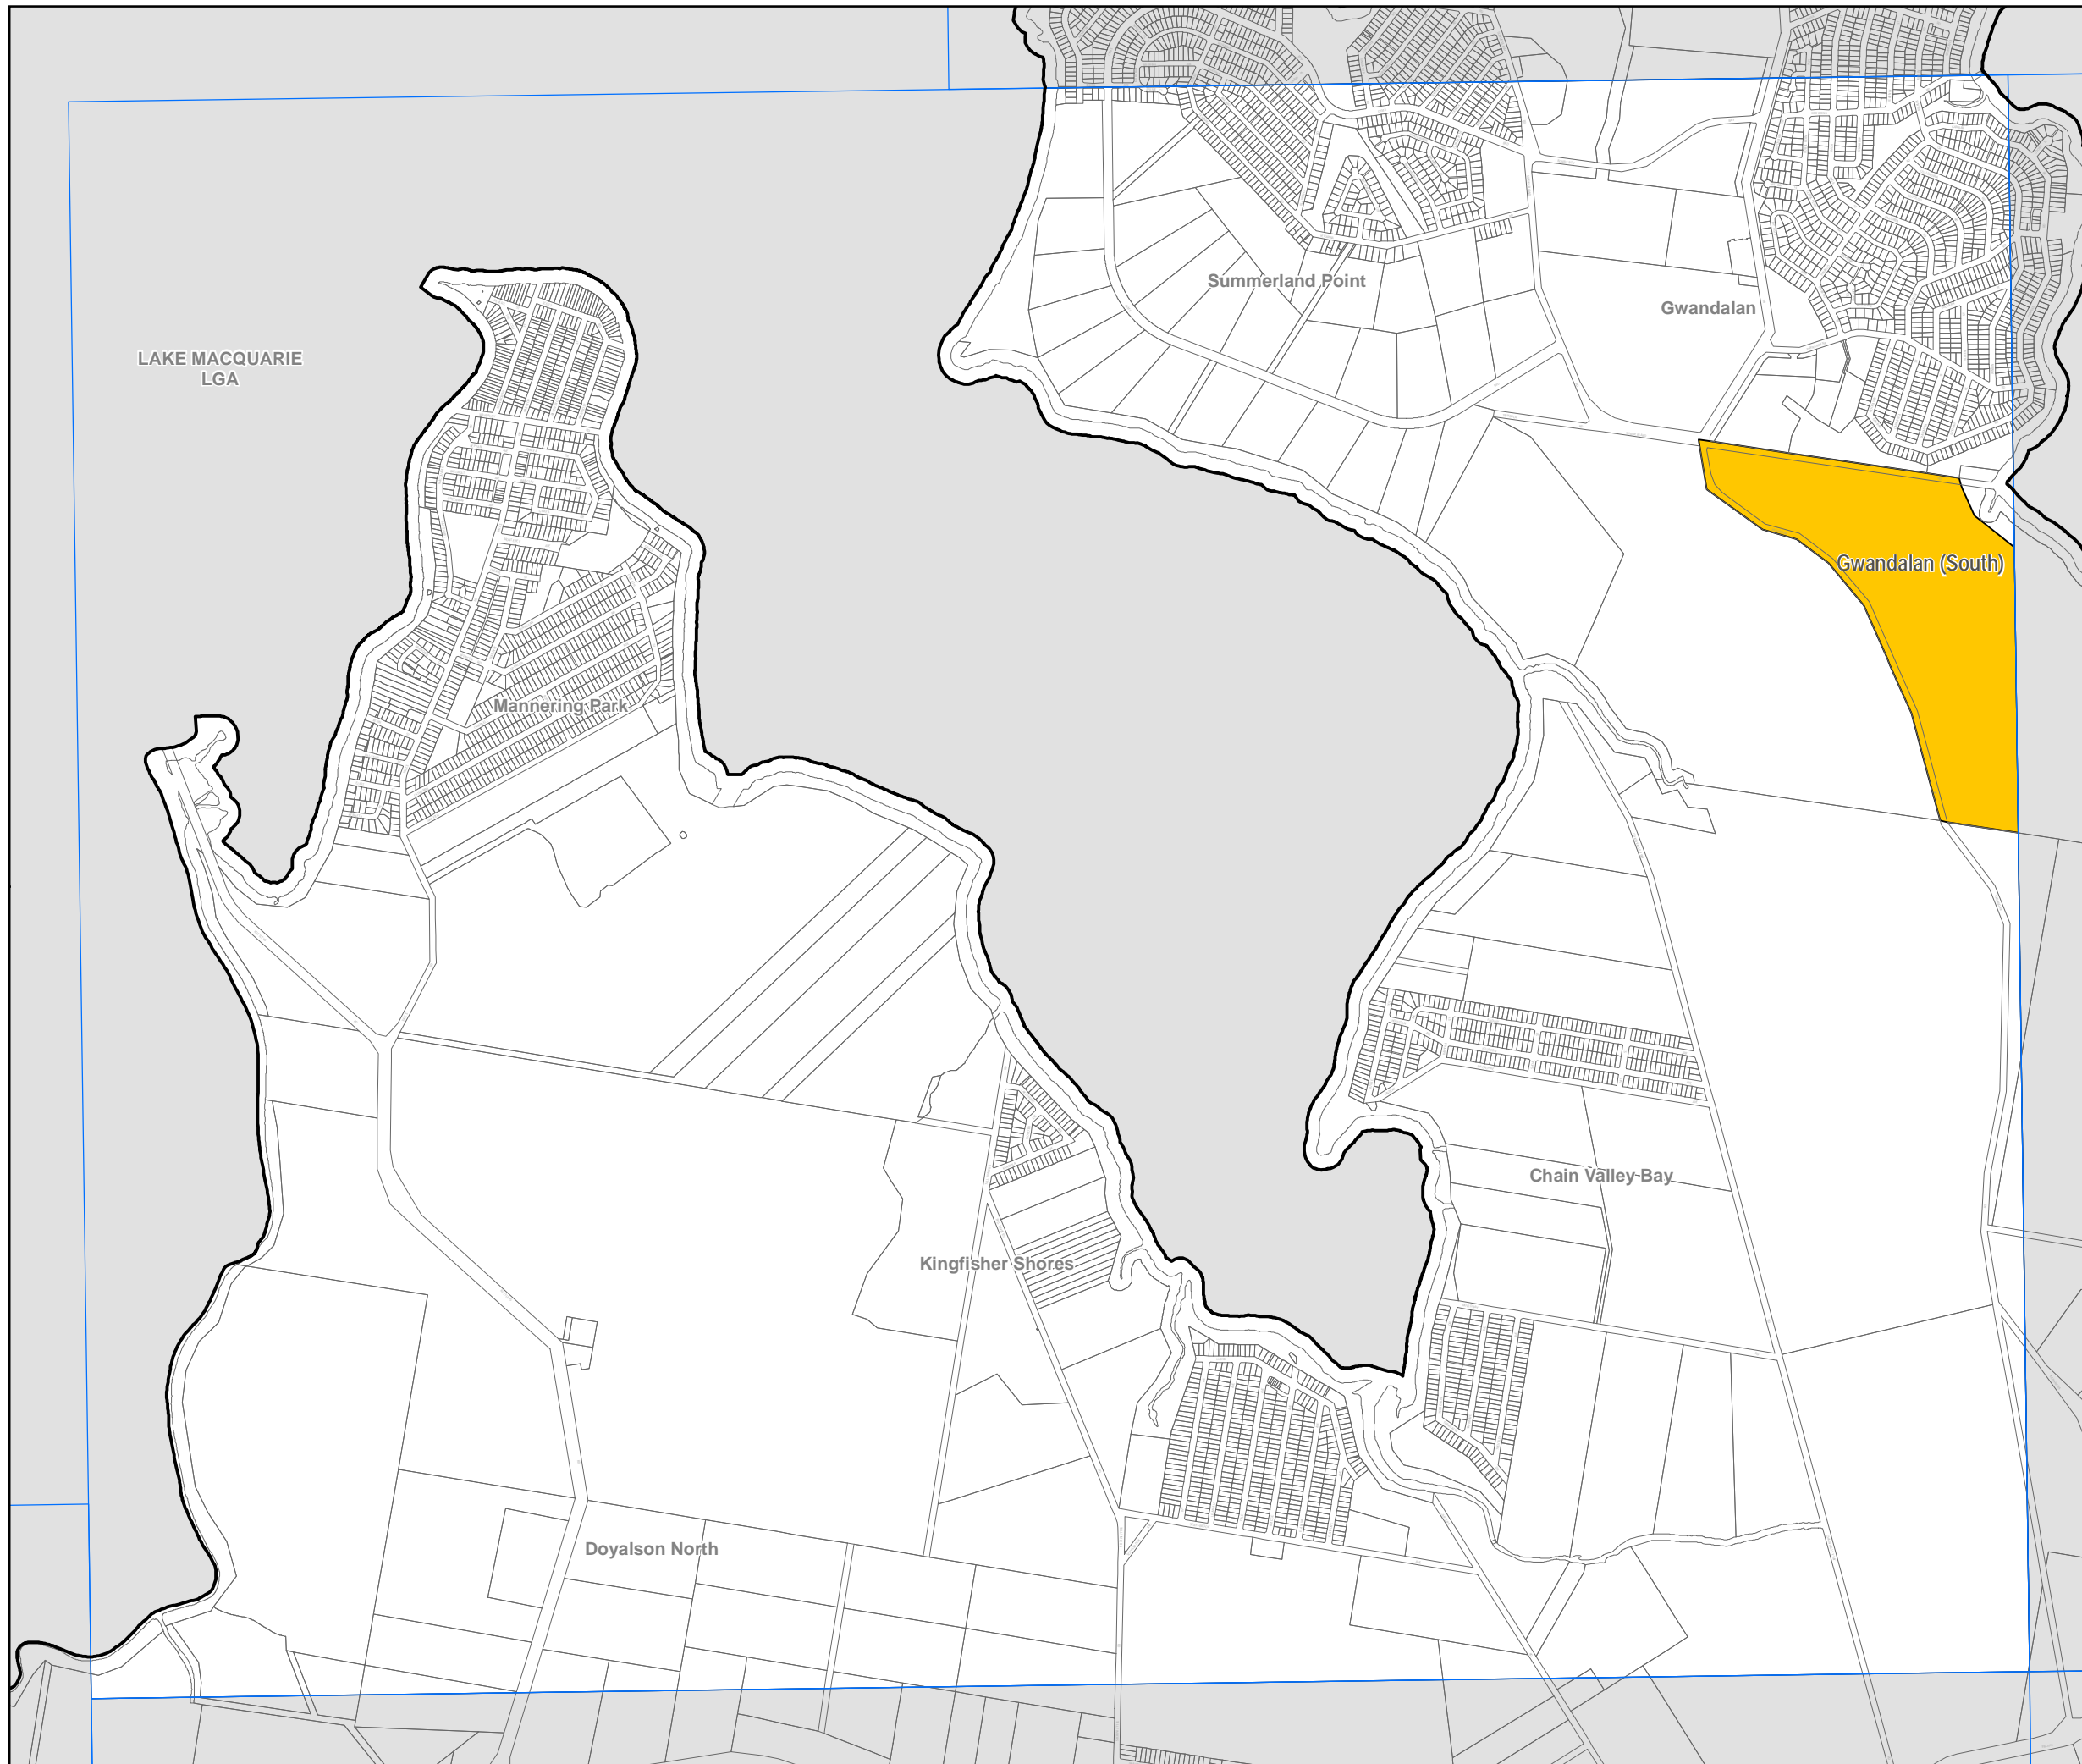

Wyong Local Environmental Plan 2013

Urban Release Area Map - Sheet URA_017

Urban Release Area

 Urban Release Area

Cadastre

 Cadastre 20/07/08 © Land and Property information (LPI)

Scale: 1:20,000 @ A3

Projection: GDA 1994
MGA Zone 56

Map identification number:
8550_COM_URA_017_020_20131220