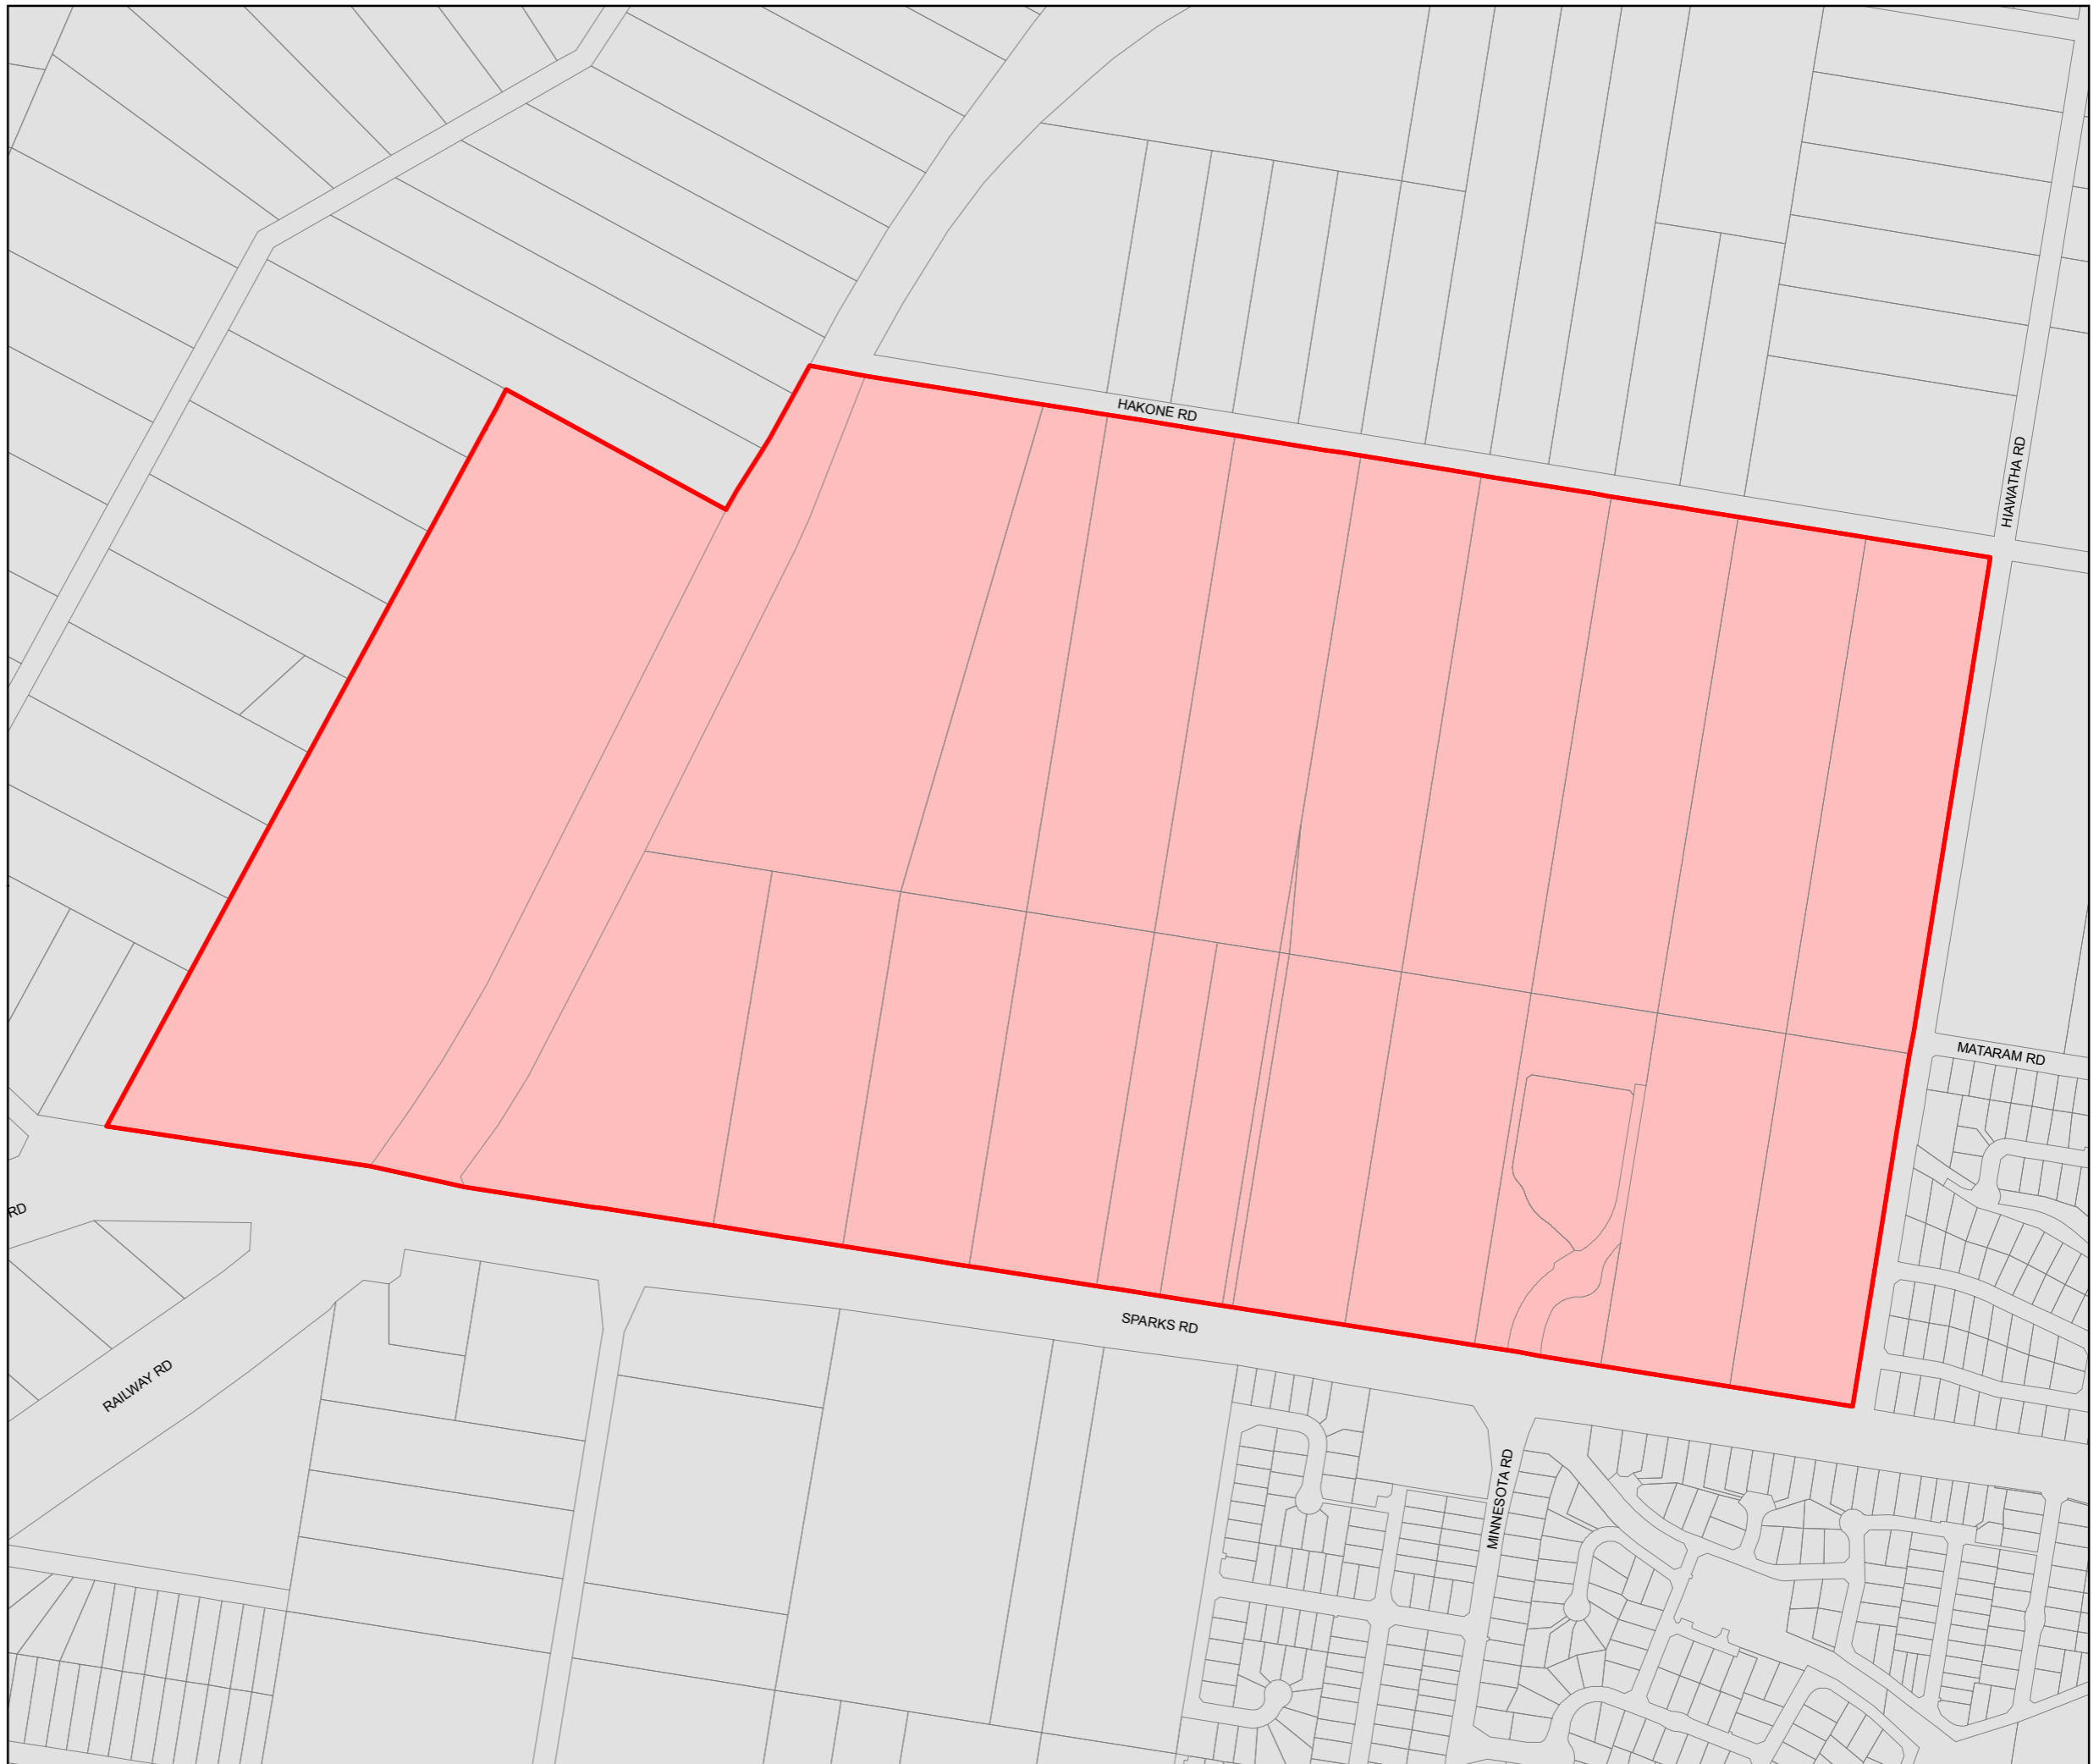

Wyong Local Environmental Plan 1991—Warnervale Town Centre—Land Application Map

Sheet LAP 001

-  Subject Land
- Cadastral**
-  Cadastral 12/10/2011 © NSW LPI

Projection: GDA 1994
Zone 56

0 50 100 150 200 Metres
Scale: 1:6,000 @ A3