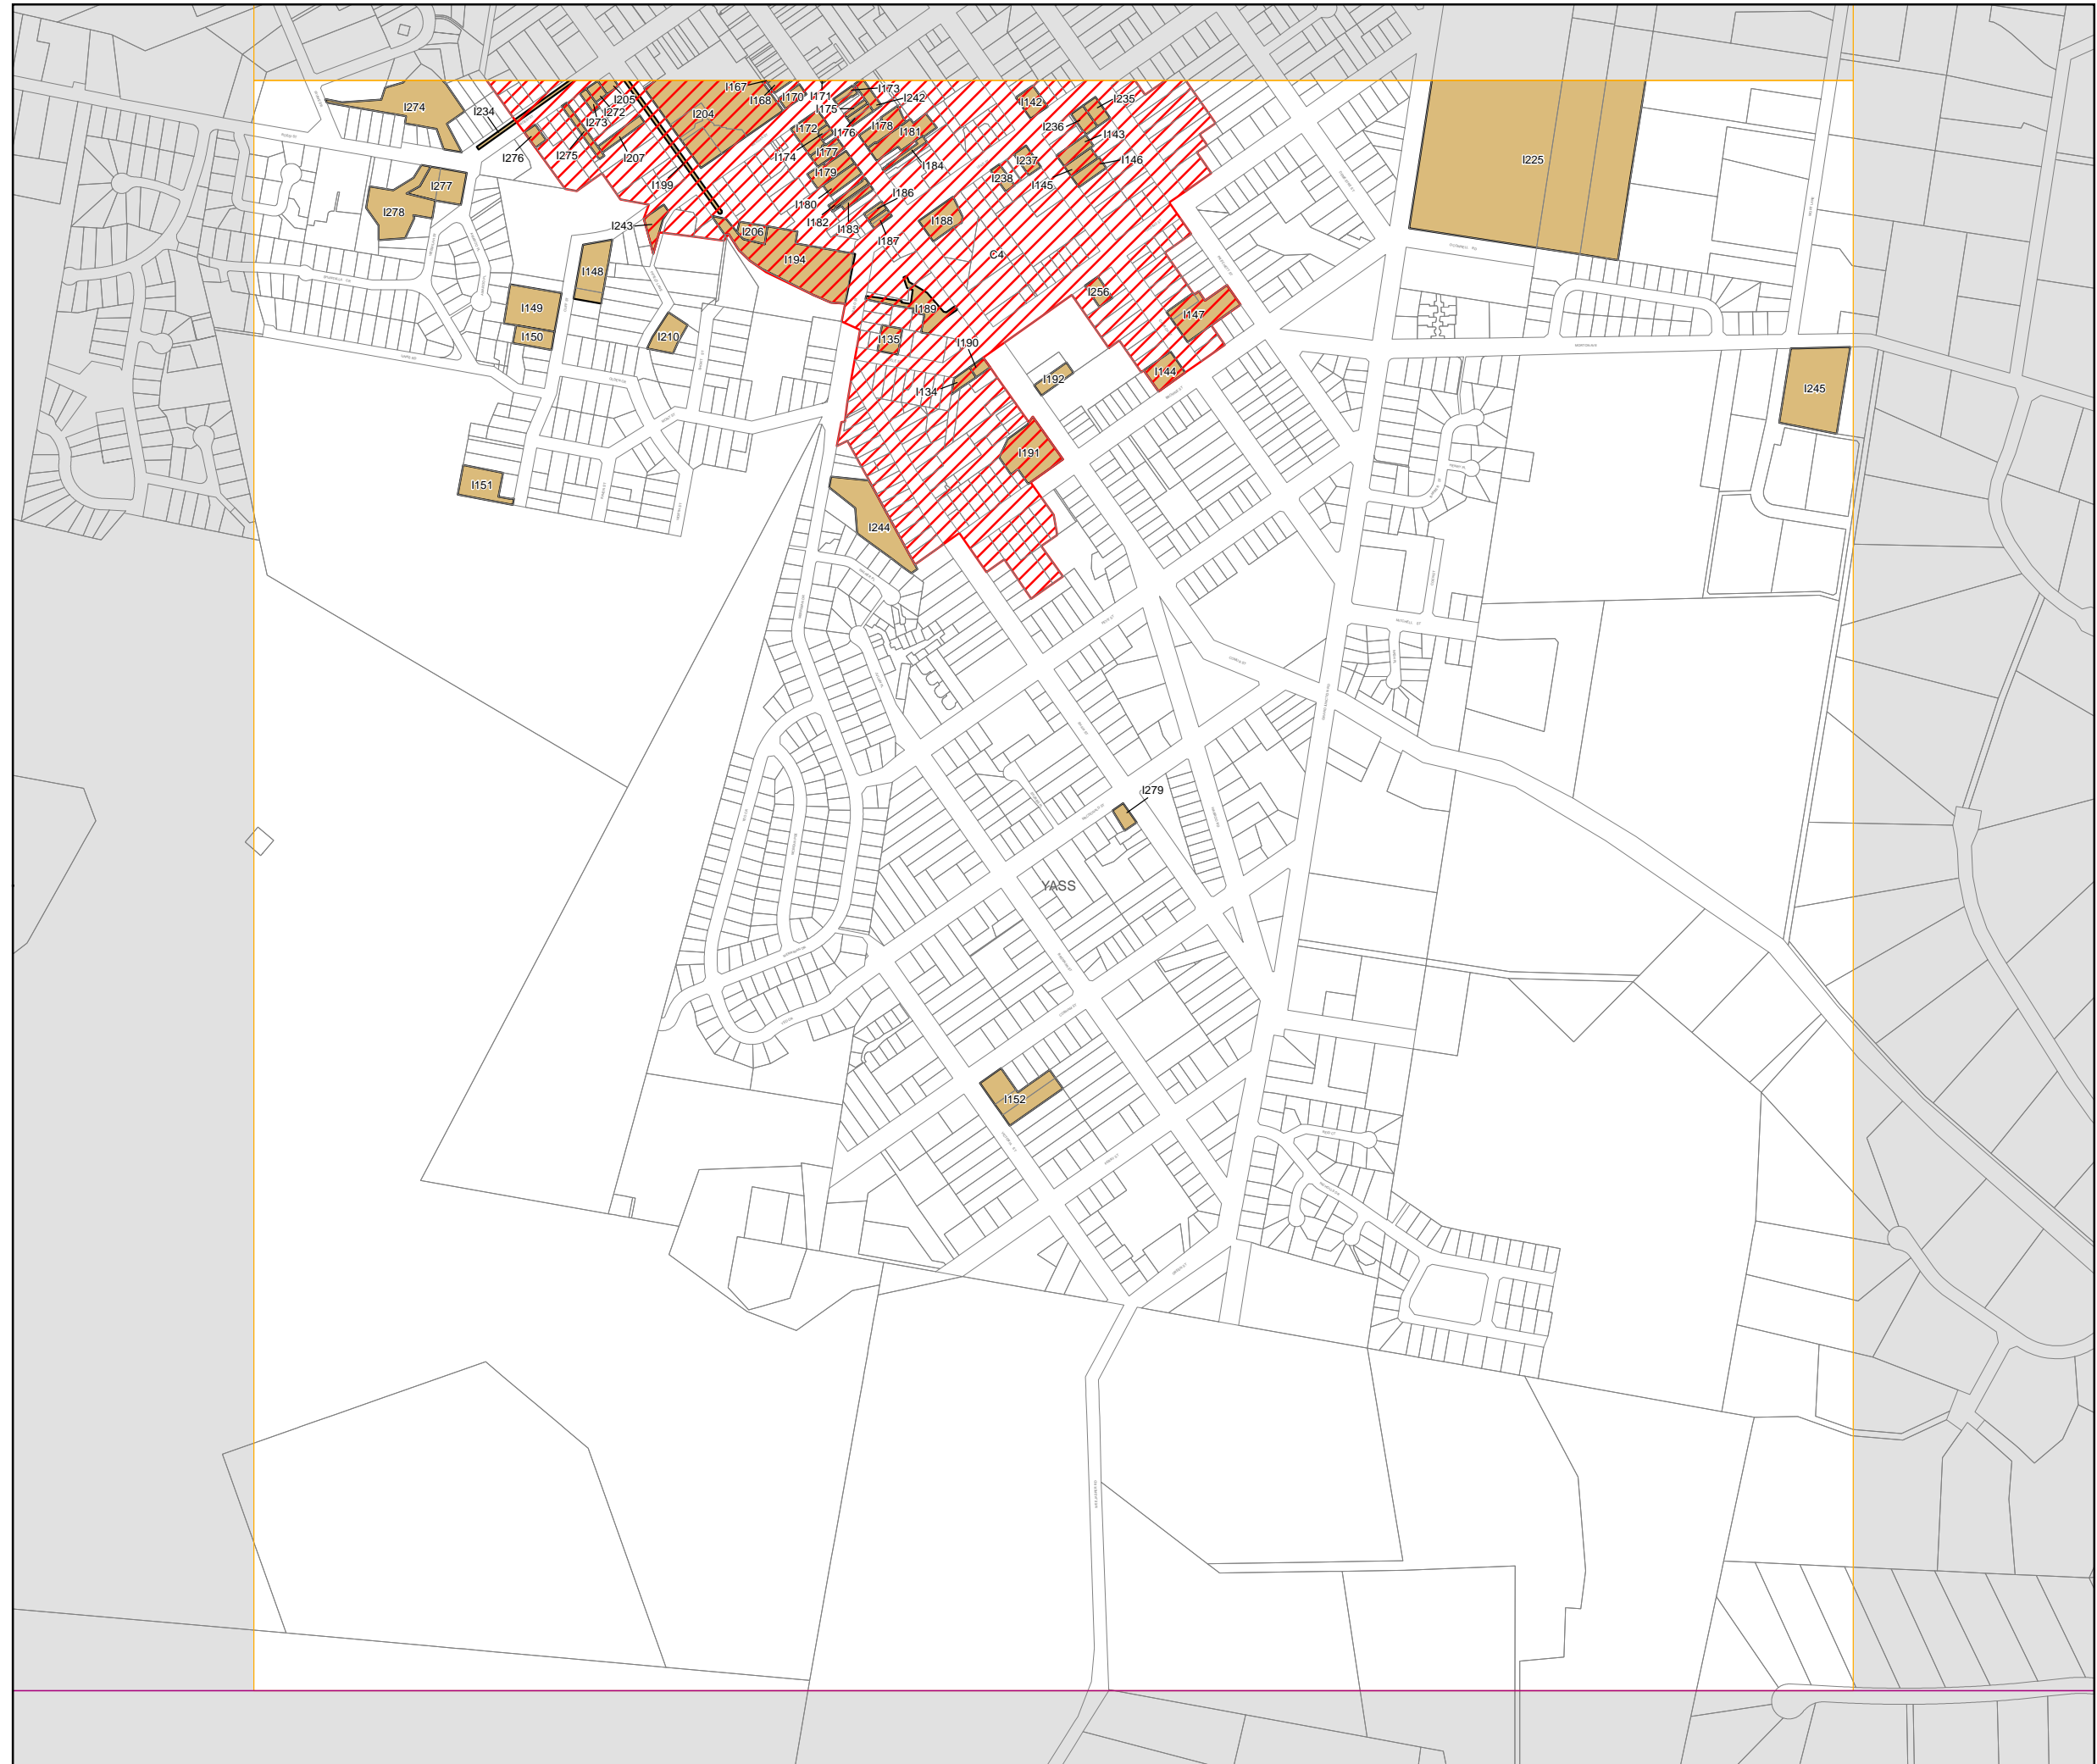

Heritage Map - Sheet HER_001HB

Heritage

-  Conservation Area - General
-  Aboriginal Place of Heritage Significance
-  Item - General
-  Item - Archaeological

Cadastre

-  Cadastre 16/11/2018 © Spatial Services

Projection: GDA 1994
 MGA Zone 55
 Scale: 1:10,000 @ A3