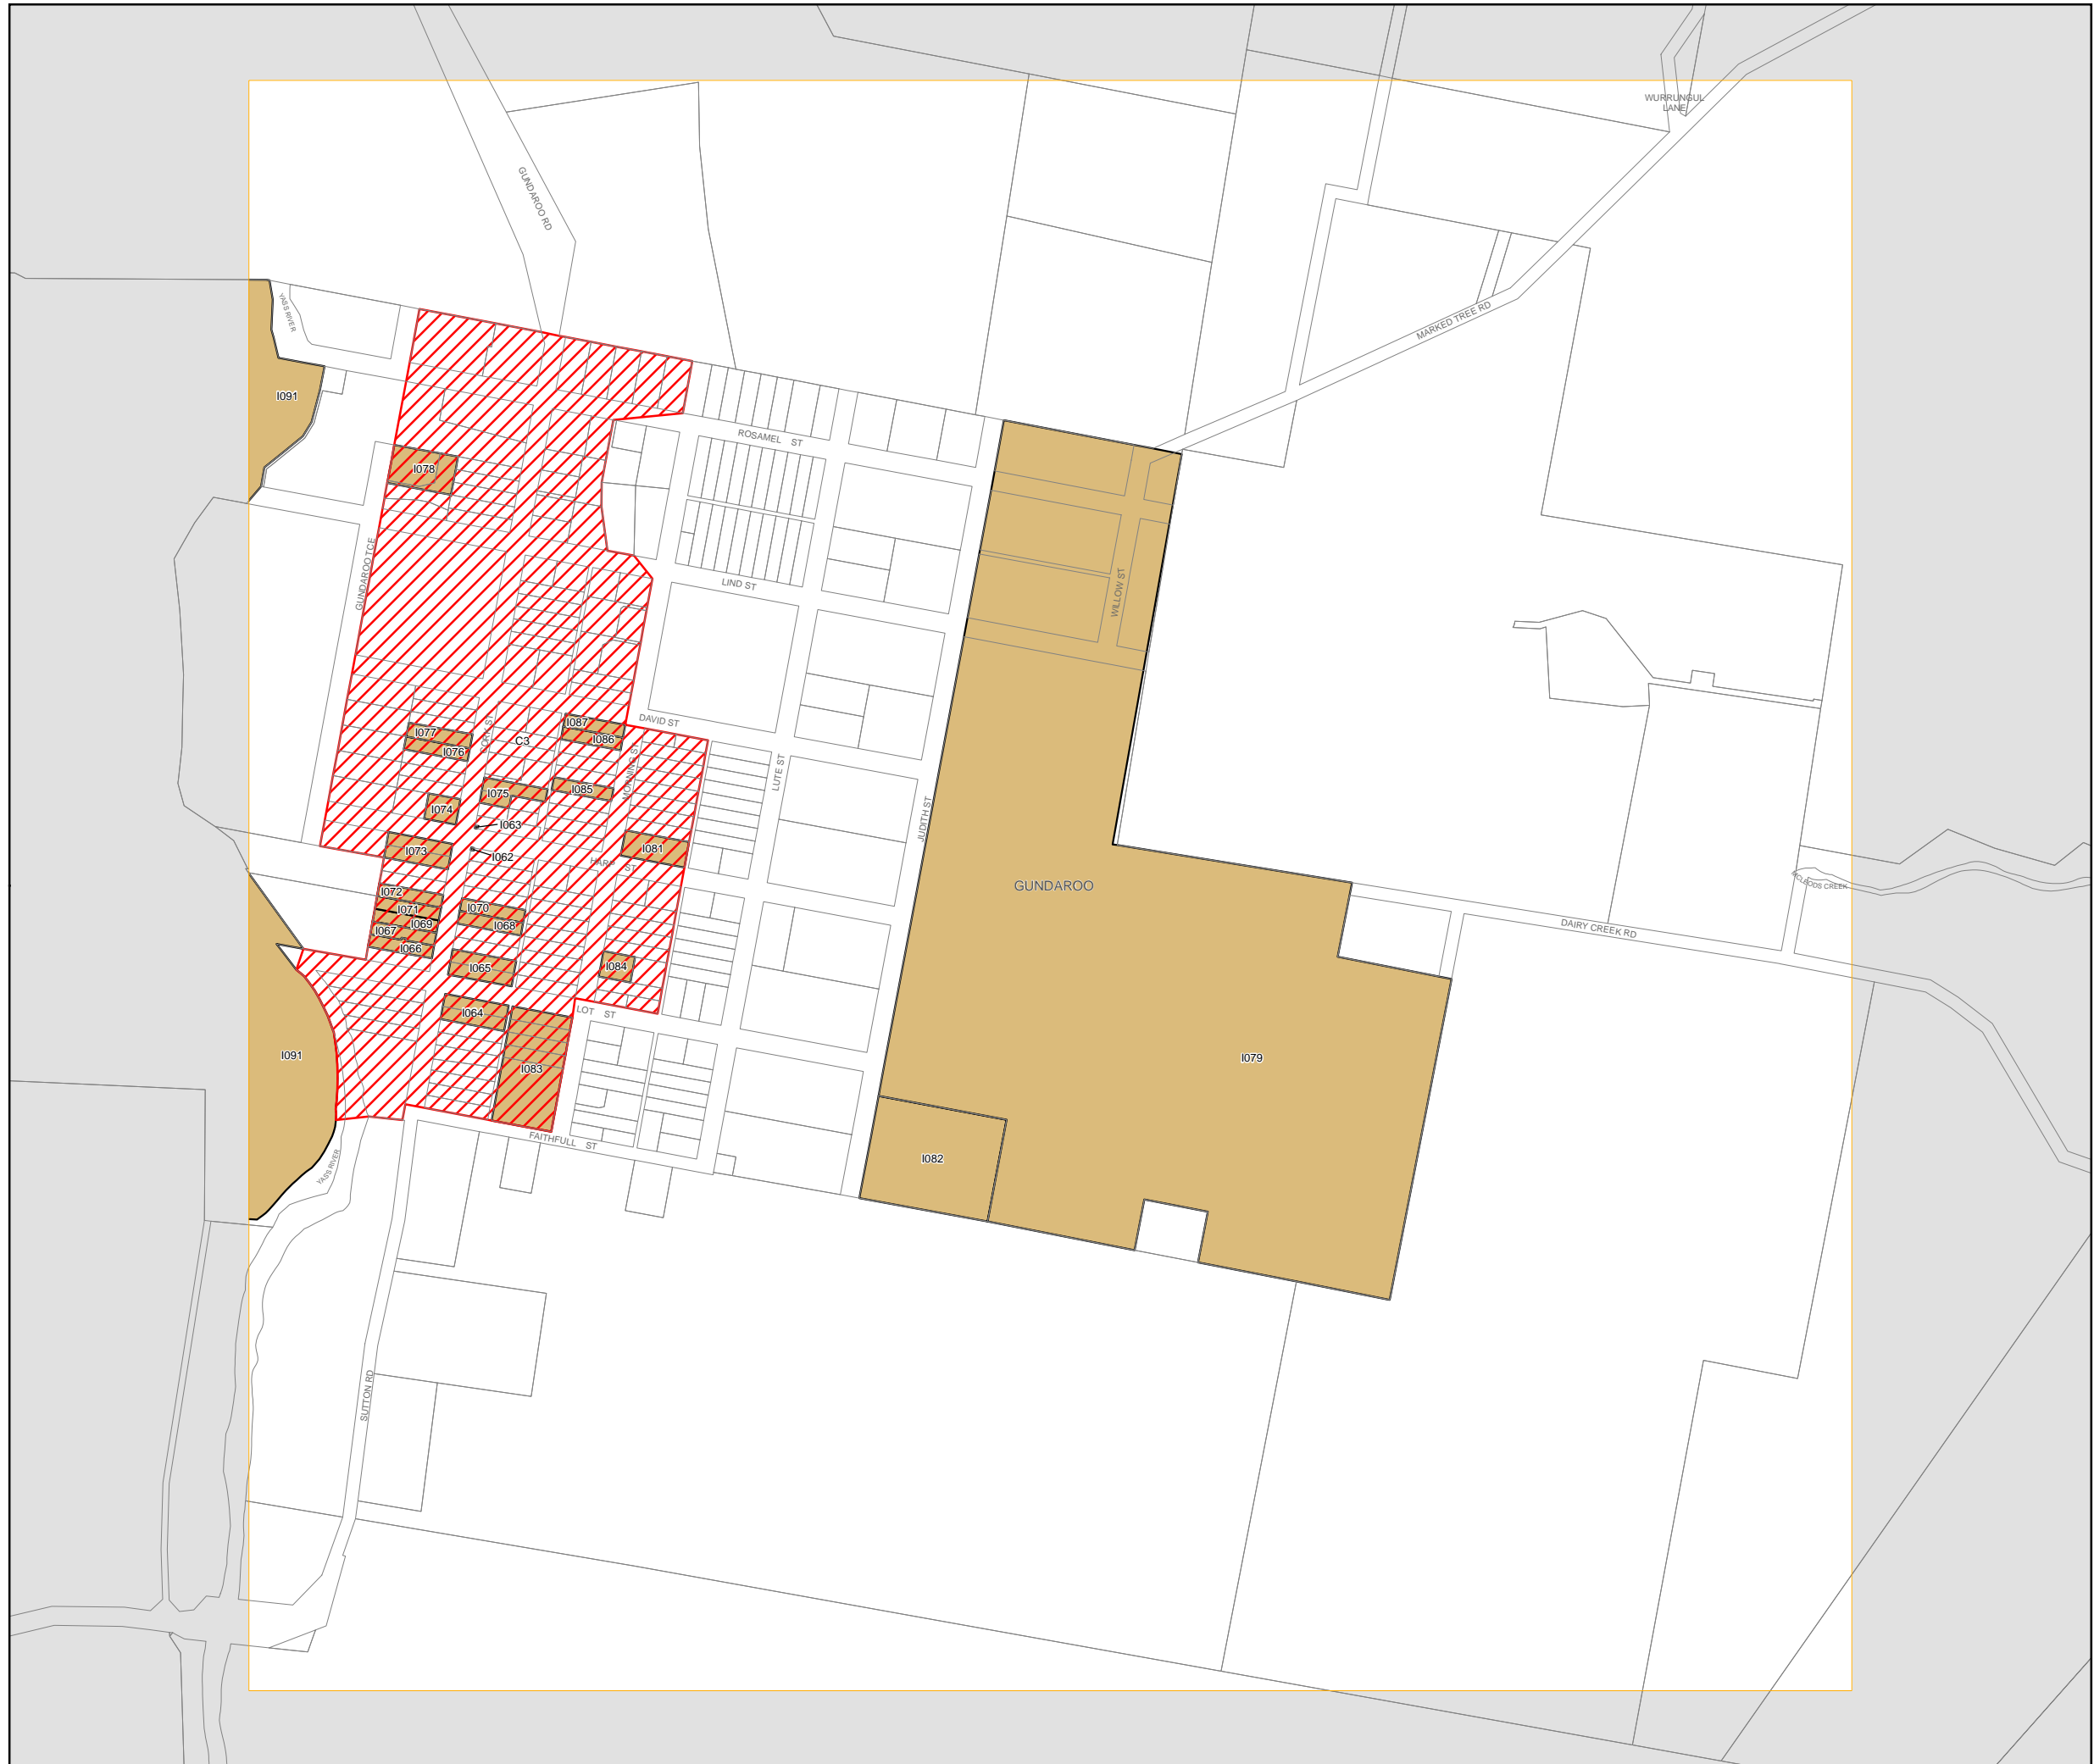

Heritage Map - Sheet HER_005EA

Heritage

-  Conservation Area - General
-  Aboriginal Place of Heritage Significance
-  Item - General
-  Item - Archaeological

Cadastr

-  Cadastre 16/11/2018 © Spatial Services

Projection: GDA 1994
MGA Zone 55

Scale: 1:10,000 @ A3