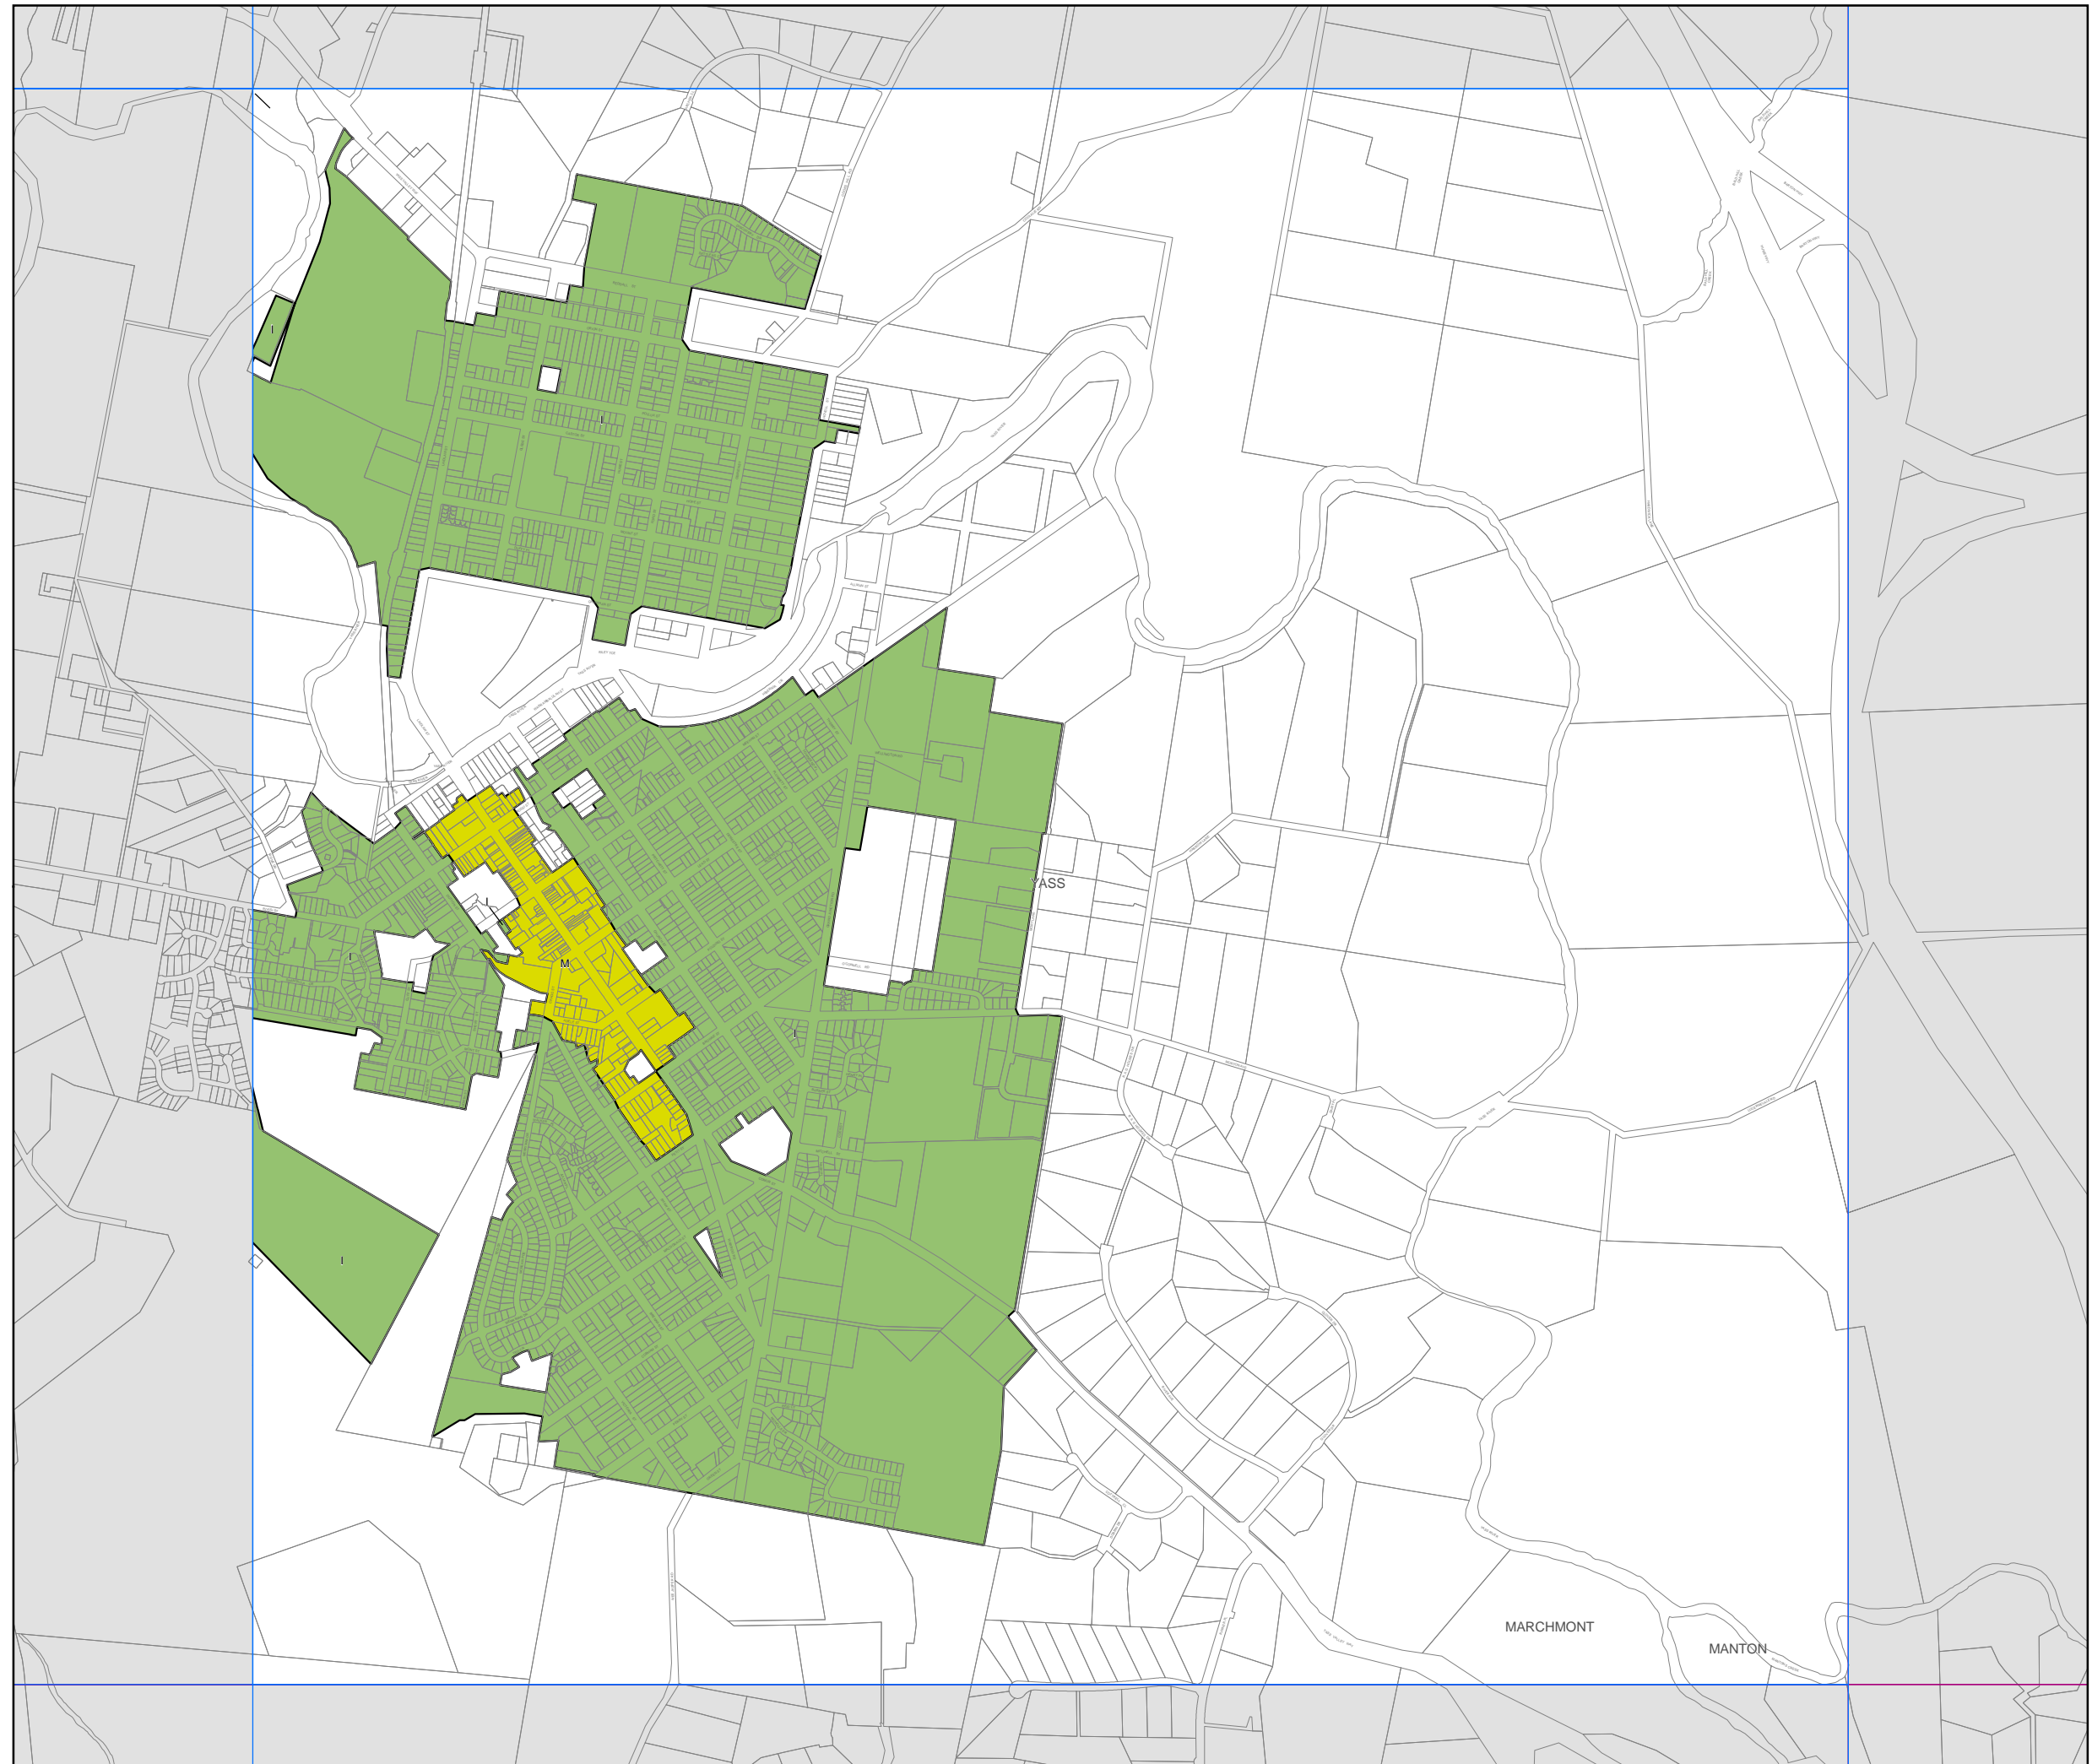

Height of Buildings Map - Sheet HOB_001H

Maximum Building Height (m)

- 8
- 12

Cadastre

Cadastre 16/11/2018 © Spatial Services

0 200 400 600 Metres

Projection: GDA 1994
MGA Zone 55

Scale: 1:20,000 @ A3