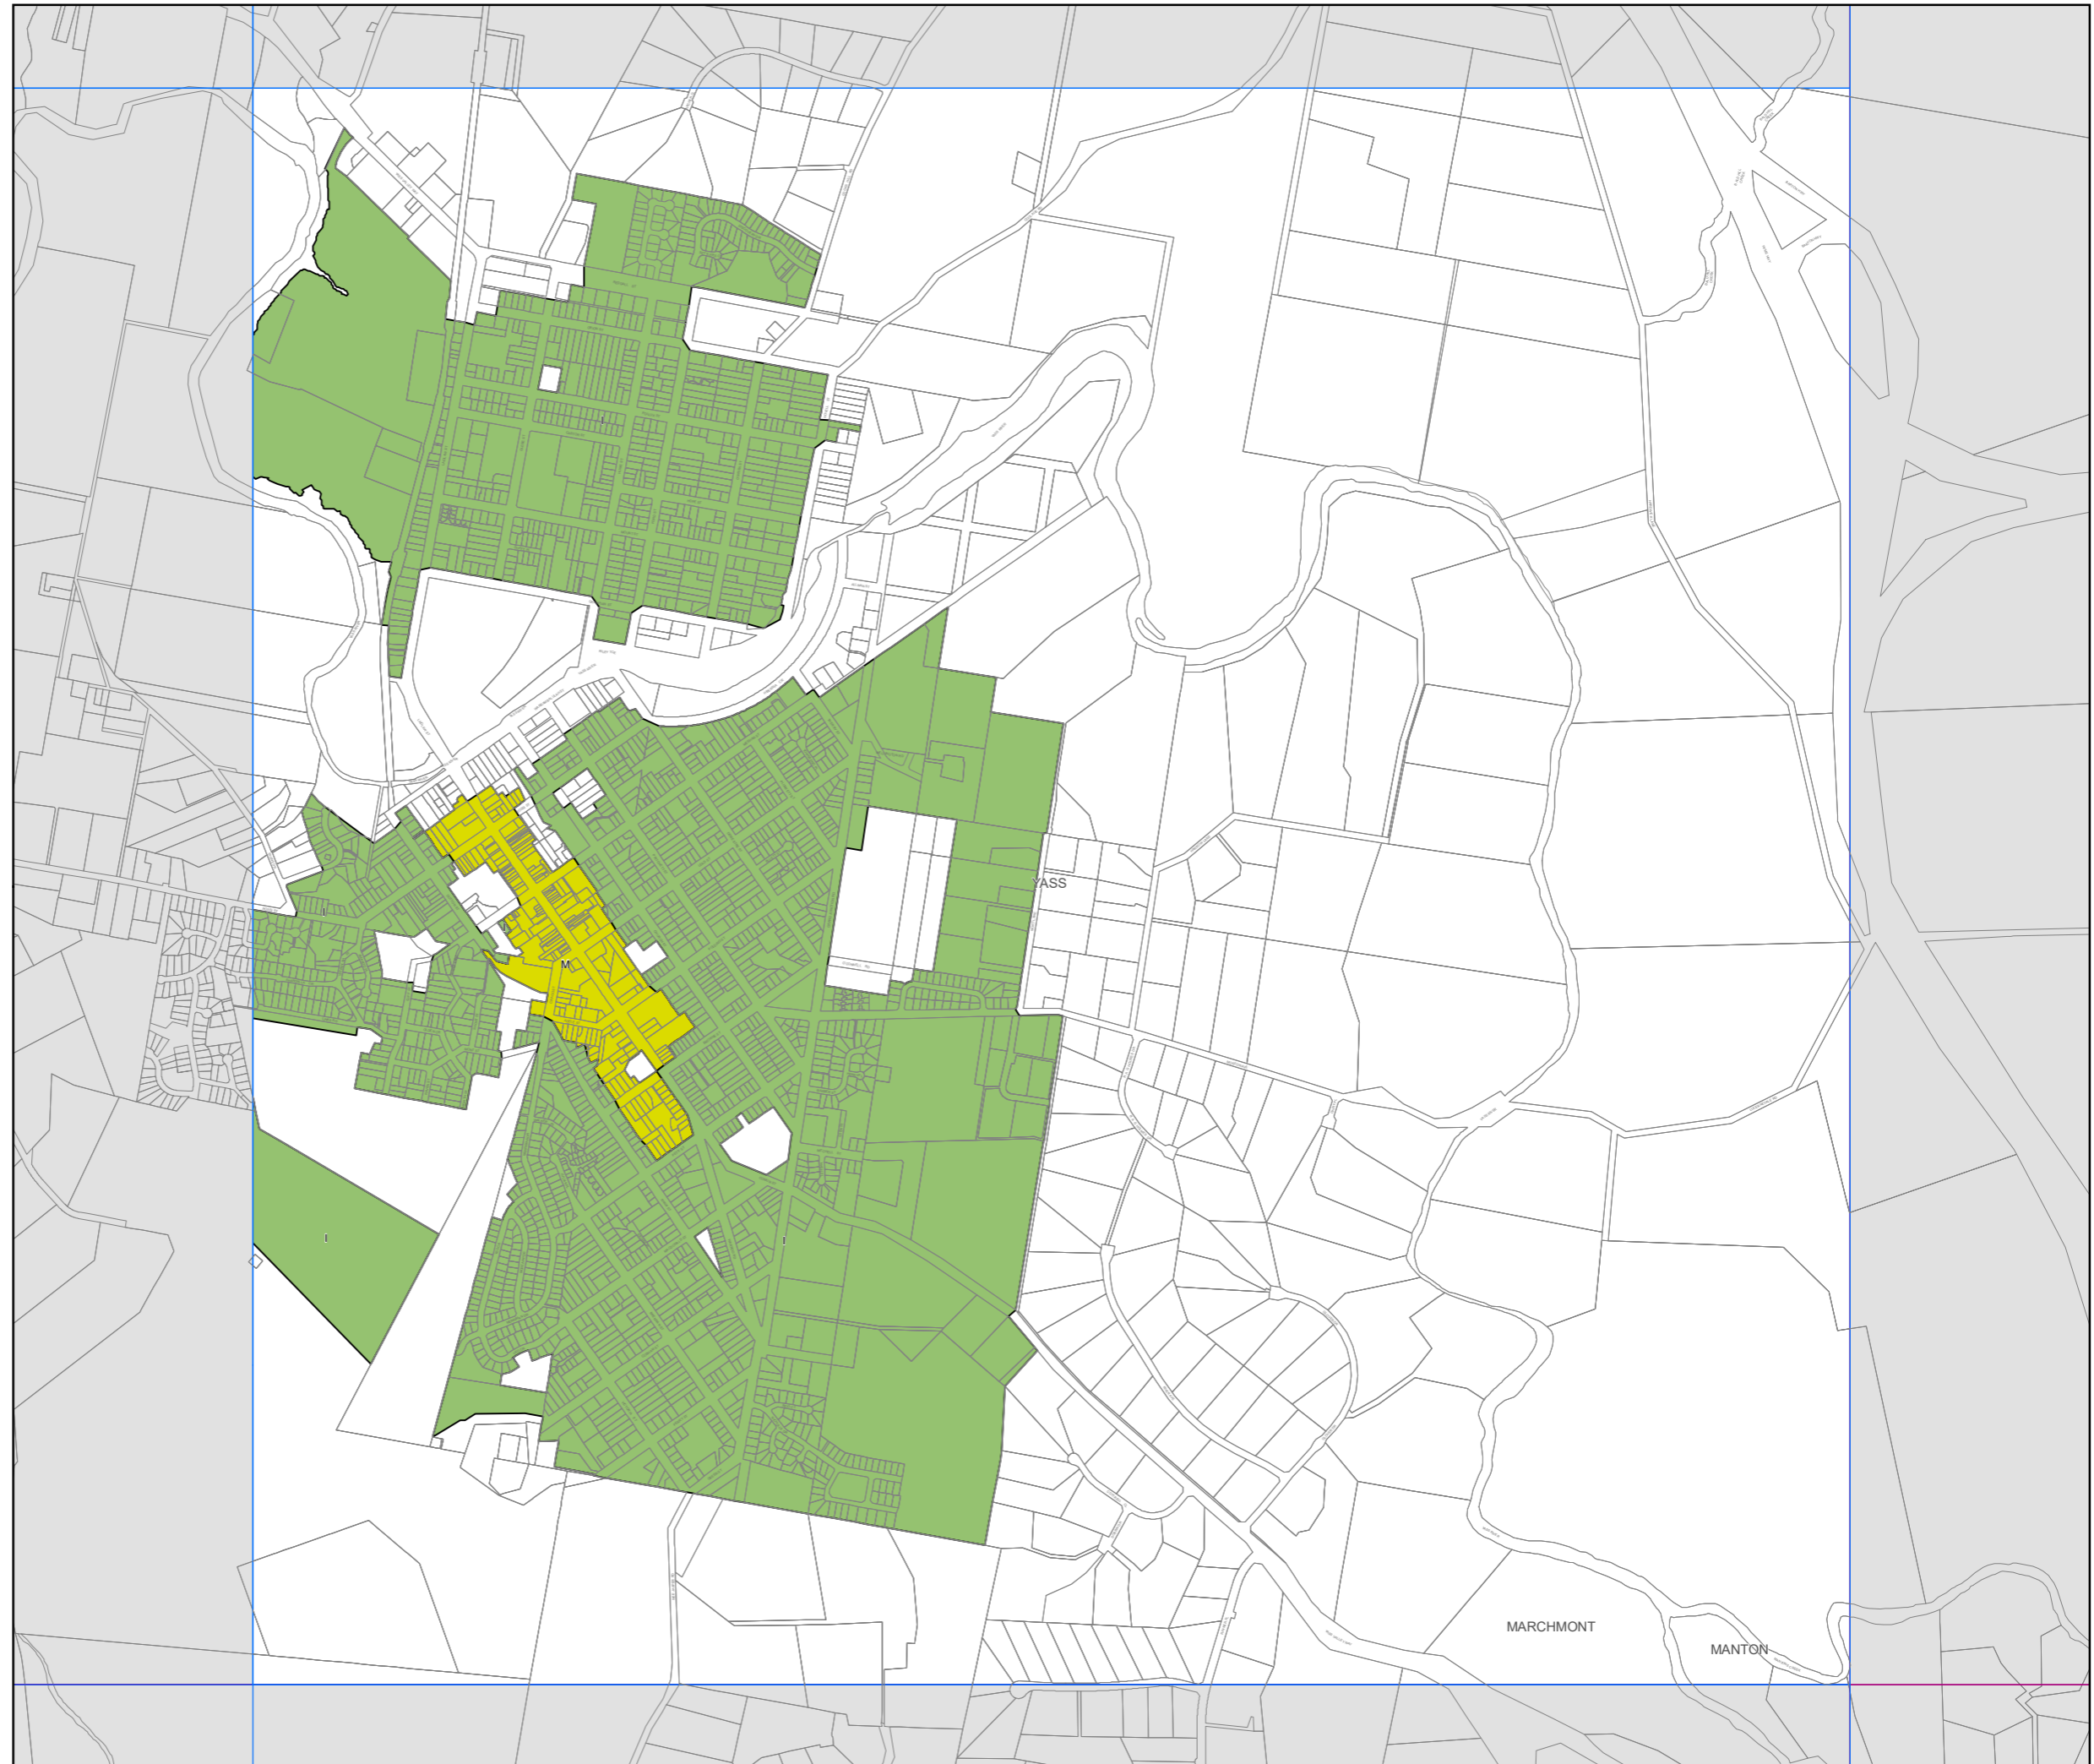

Height of Buildings Map -
Sheet HOB_001H

Maximum Building Height (m)

- I 8
- M 12

Cadastre

Cadastre 12/10/2020 © Spatial Services

0 200 400 600
Metres

Projection: GDA 1994
MGA Zone 55

Scale: 1:20,000 @ A3