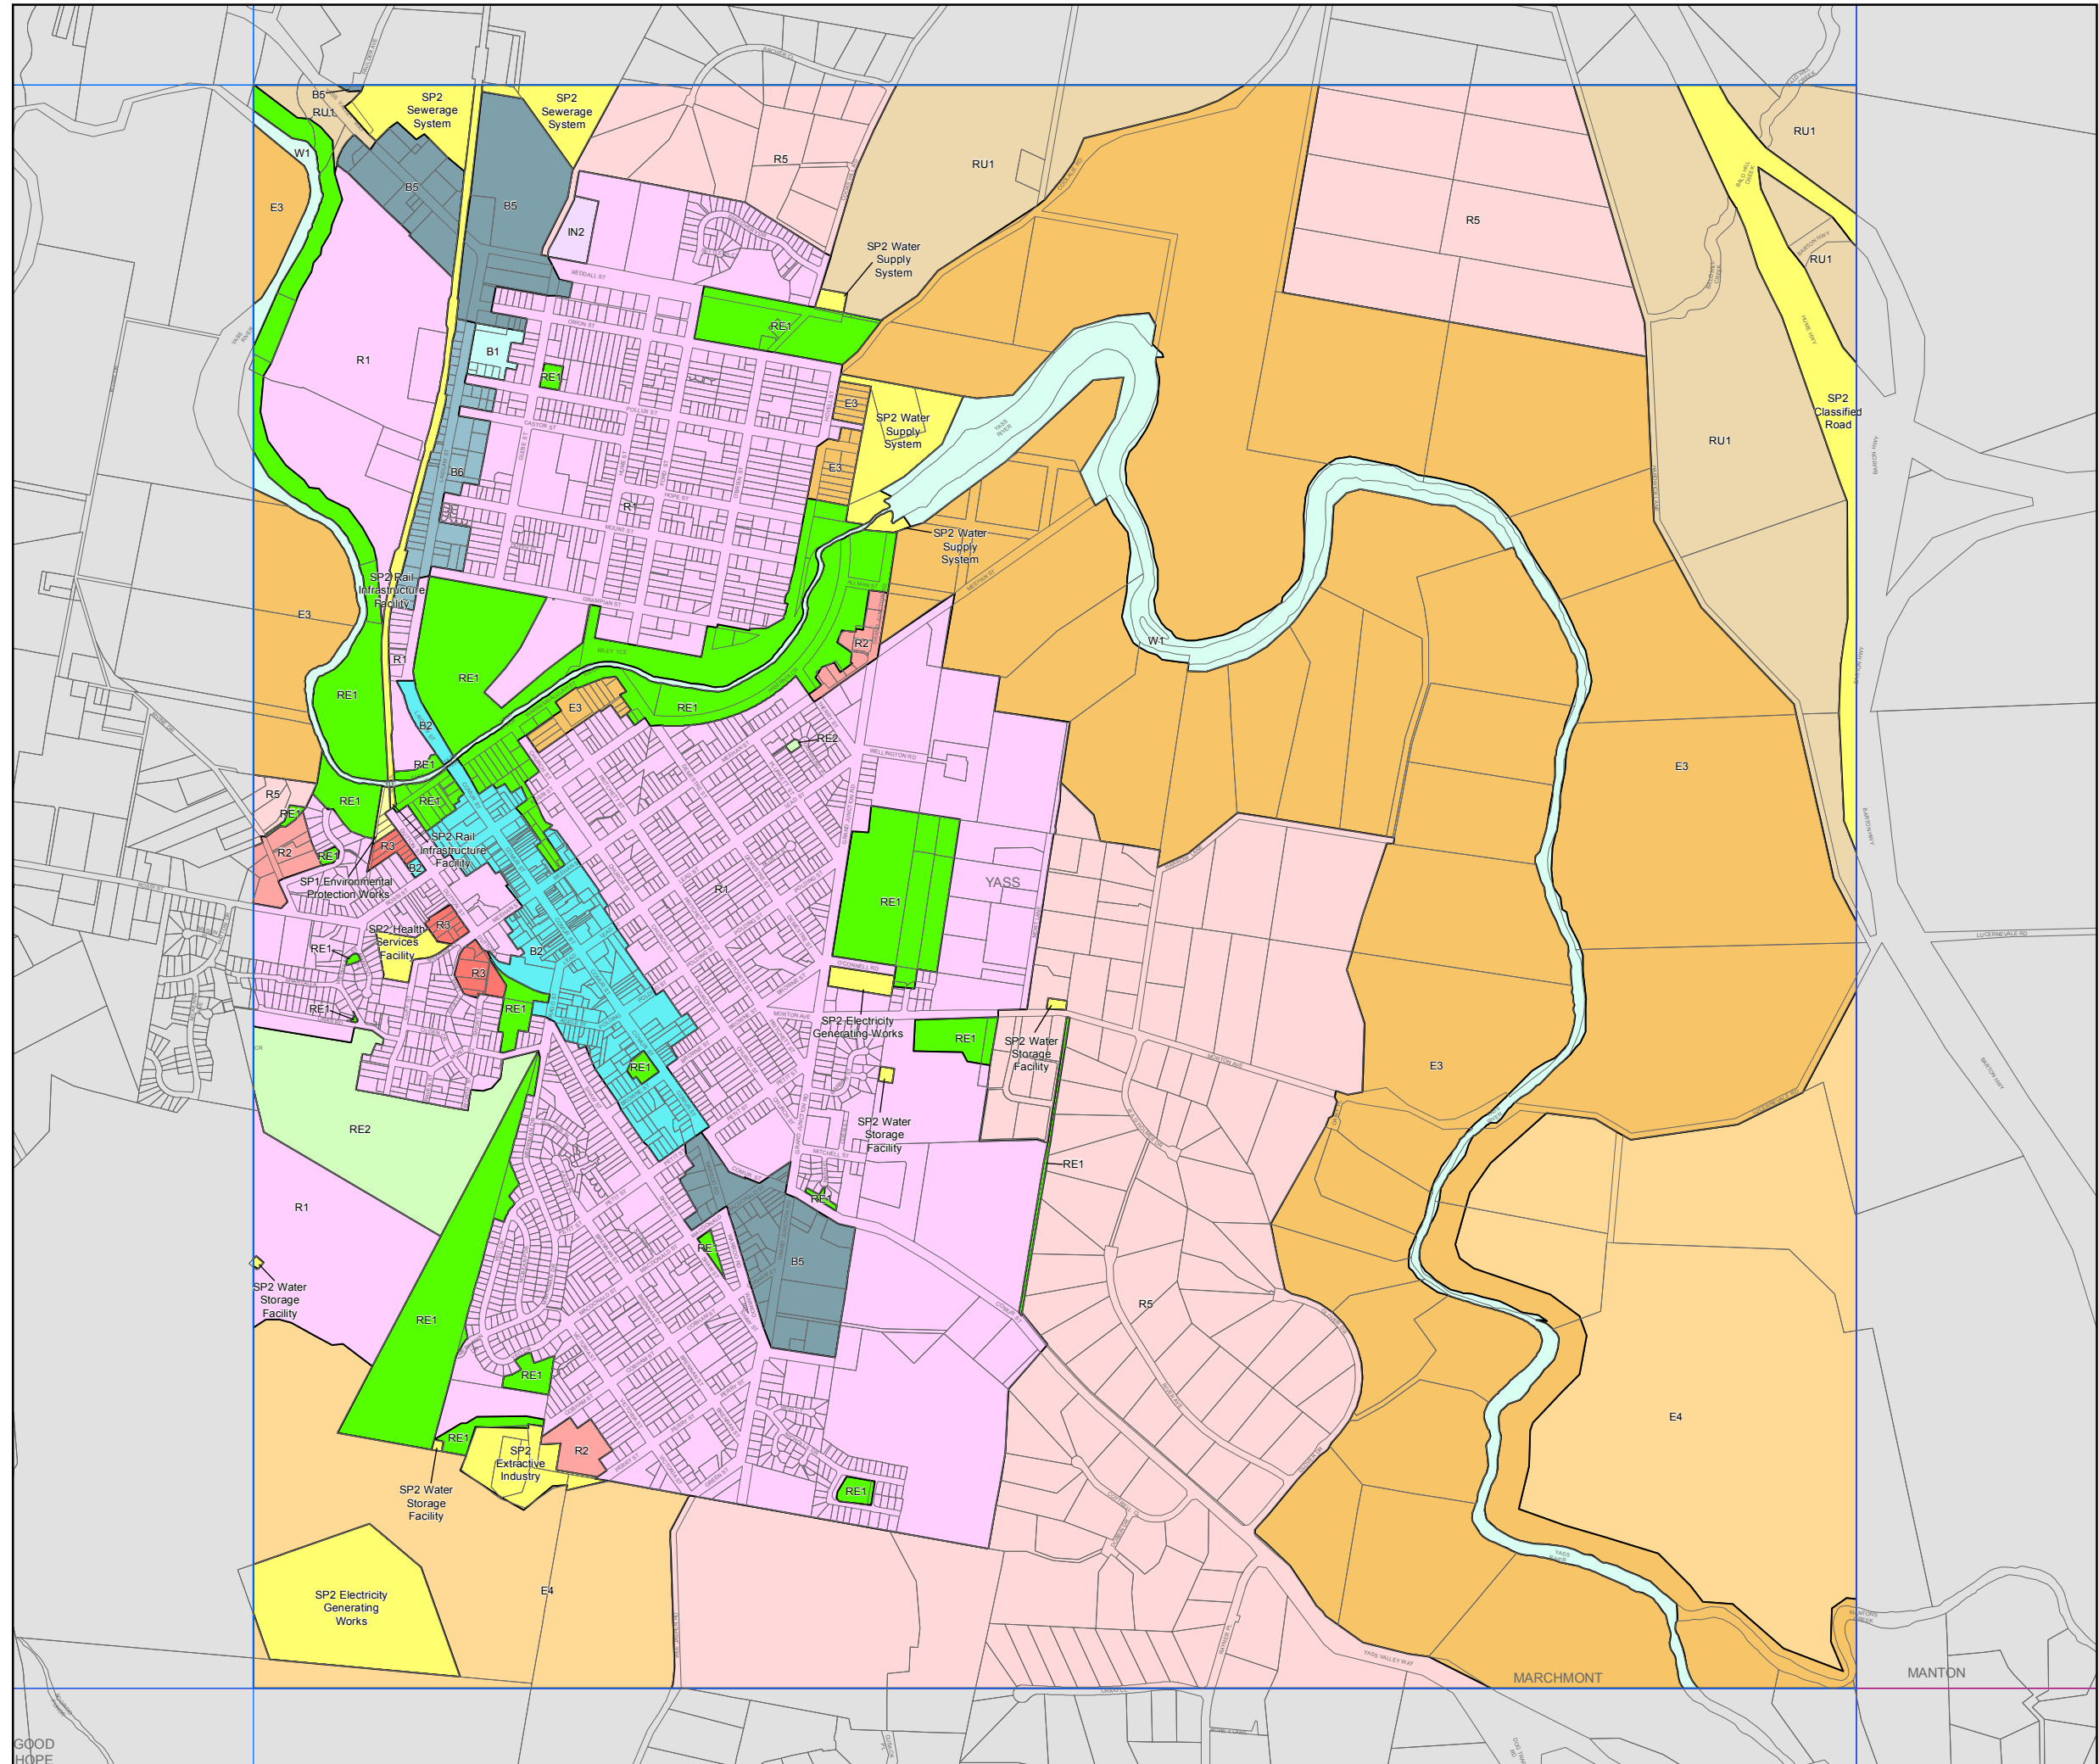

Land Zoning Map - Sheet LZN_001H

Zone

- B1 Neighbourhood Centre
- B2 Local Centre
- B5 Business Development
- B6 Enterprise Corridor
- E1 National Parks and Nature Reserves
- E2 Environmental Conservation
- E3 Environmental Management
- E4 Environmental Living
- IN1 General Industrial
- IN2 Light Industrial
- R1 General Residential
- R2 Low Density Residential
- R3 Medium Density Residential
- R5 Large Lot Residential
- RE1 Public Recreation
- RE2 Private Recreation
- RU1 Primary Production
- RU2 Rural Landscape
- RU3 Forestry
- RU4 Primary Production Small Lots
- RU5 Village
- SP1 Special Activities
- SP2 Infrastructure
- W1 Natural Waterways

Cadastre

Cadastre 06/03/2013 © Land and Property Information (LPI)

0 200 400 600 800 Metres

Scale: 1:20,000 @ A3

Projection: GDA 1994
MGA Zone 55

Map identification number: 8710_COM_LZN_001H_020_20130424

GOOD
HOPE