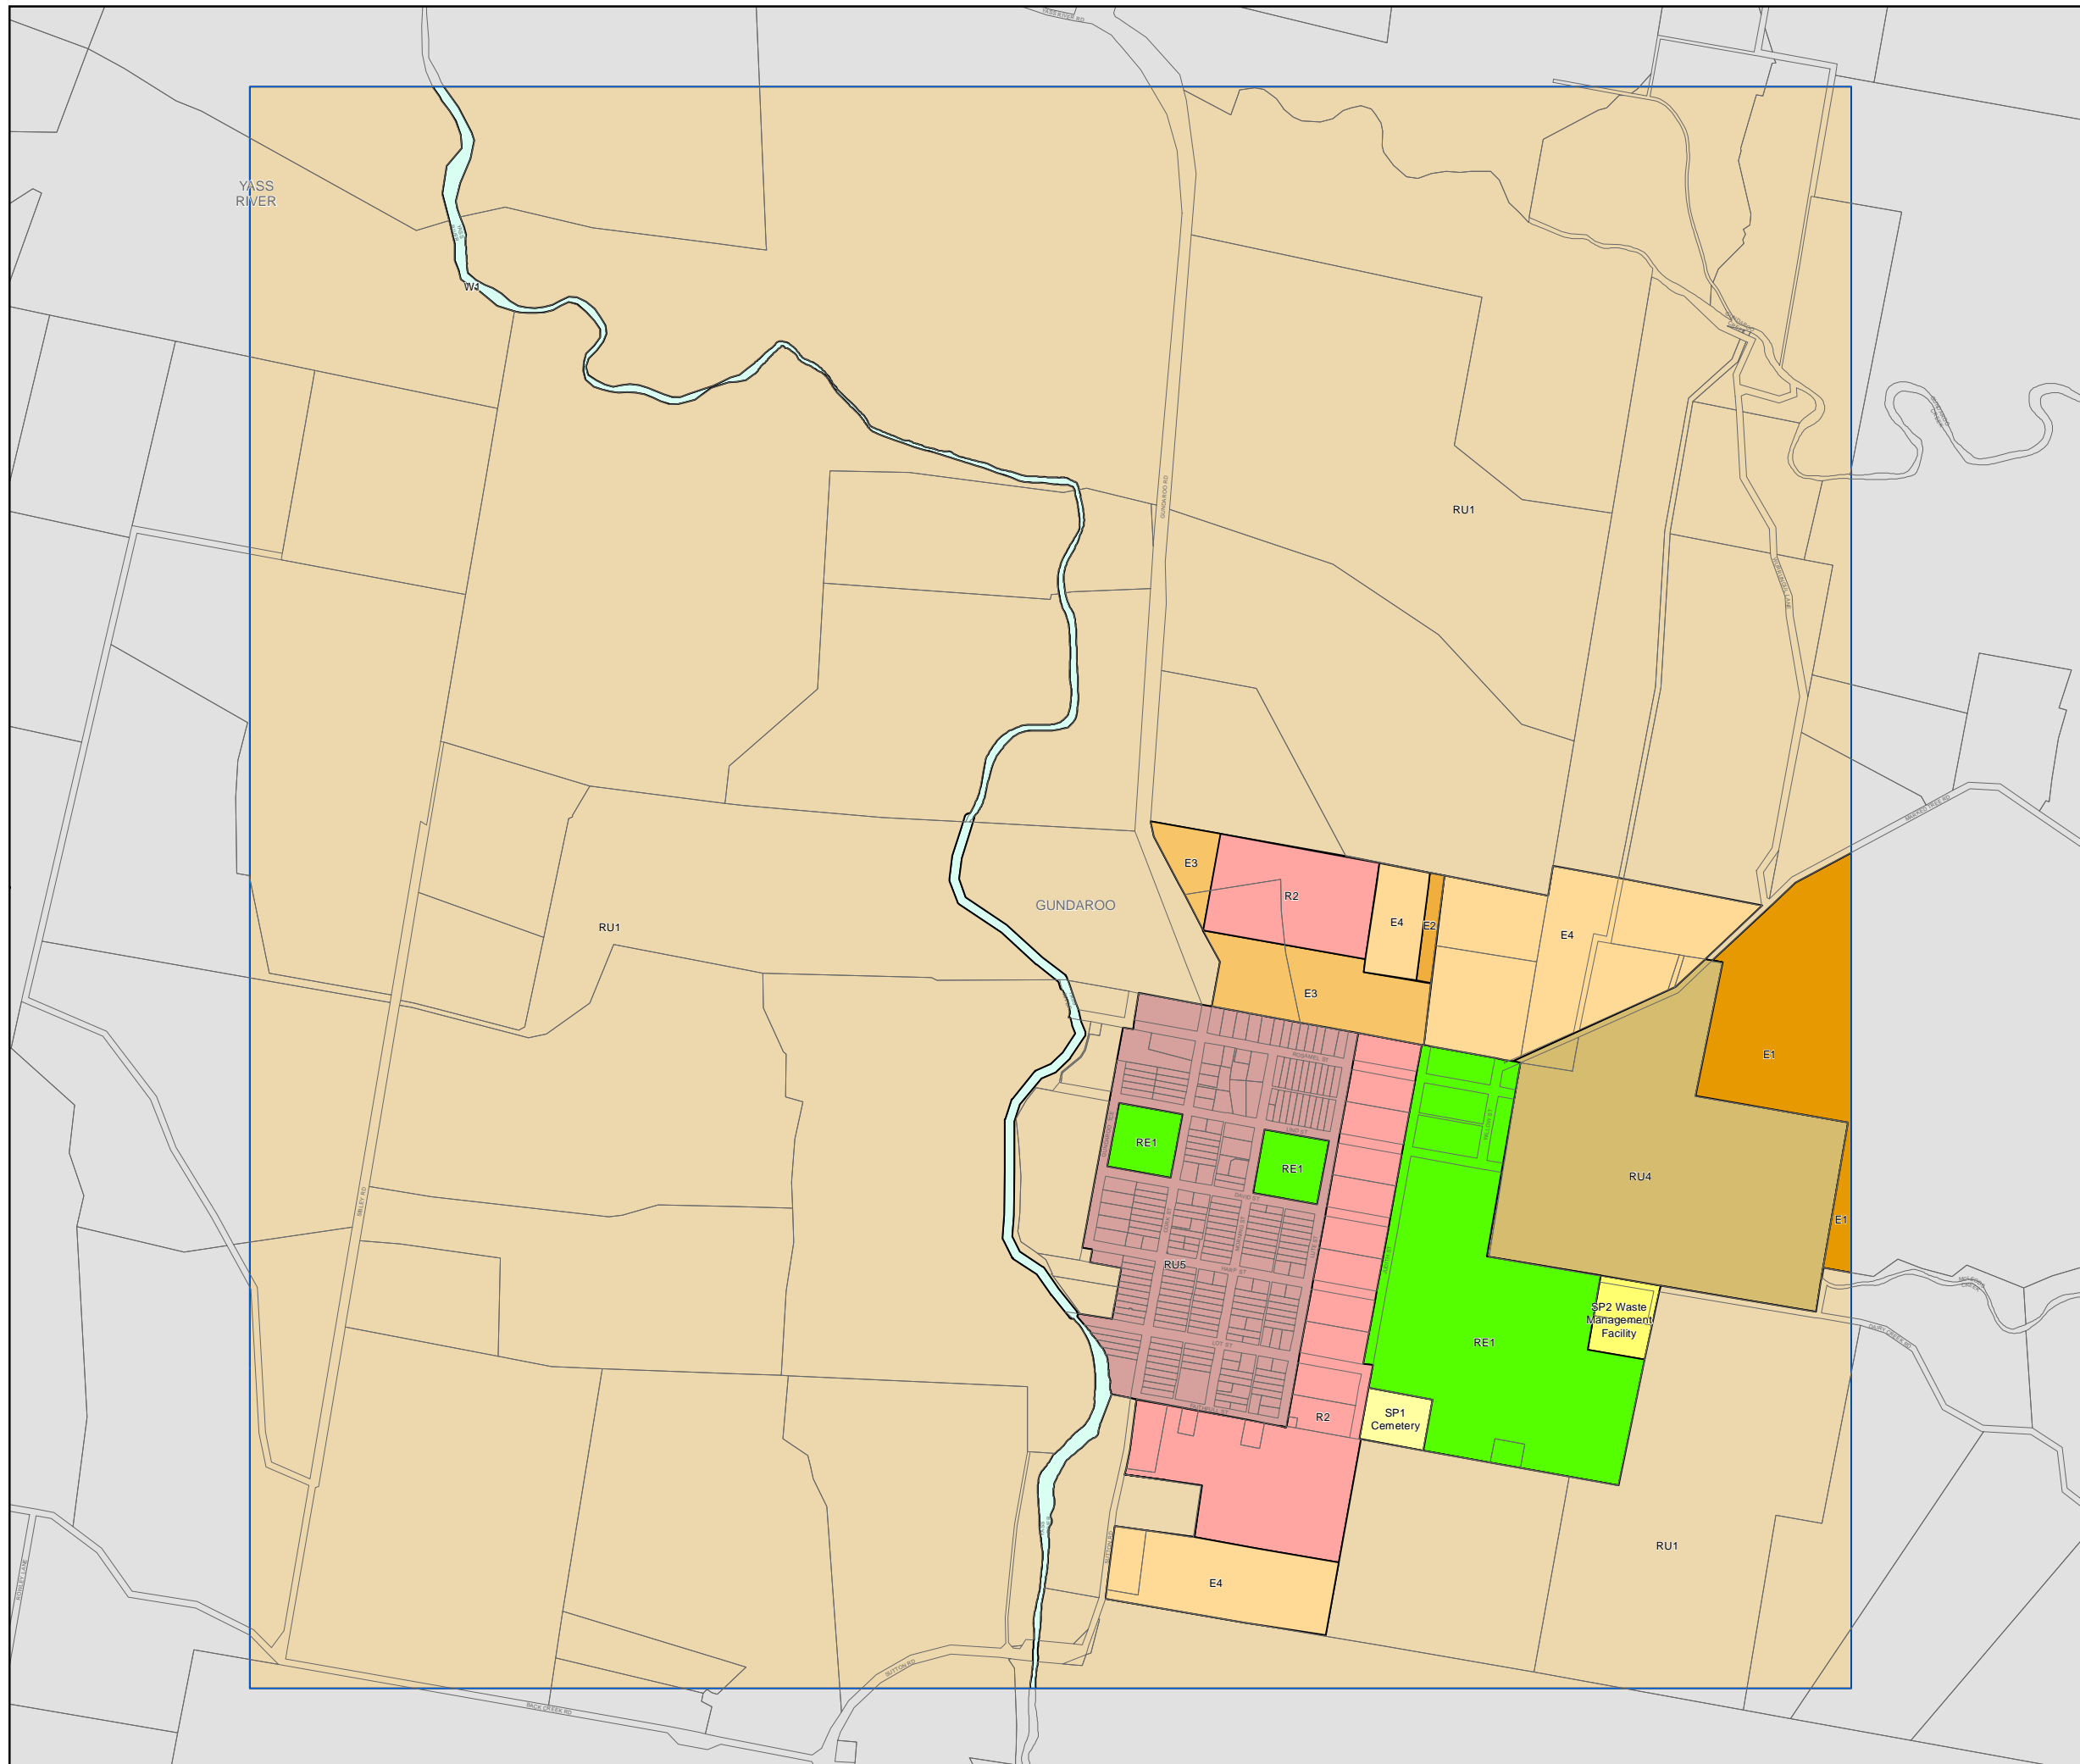

Land Zoning Map - Sheet LZN_005E

Zone

- B1 Neighbourhood Centre
- B2 Local Centre
- B5 Business Development
- B6 Enterprise Corridor
- E1 National Parks and Nature Reserves
- E2 Environmental Conservation
- E3 Environmental Management
- E4 Environmental Living
- IN1 General Industrial
- IN2 Light Industrial
- R1 General Residential
- R2 Low Density Residential
- R3 Medium Density Residential
- R5 Large Lot Residential
- RE1 Public Recreation
- RE2 Private Recreation
- RU1 Primary Production
- RU2 Rural Landscape
- RU3 Forestry
- RU4 Primary Production Small Lots
- RU5 Village
- SP1 Special Activities
- SP2 Infrastructure
- W1 Natural Waterways

Cadastre

- Cadastre 06/03/2013 Land and Property Information (LPI)

0 200 400 600 Metres

Projection: GDA 1994
MGA Zone 55

Scale: 1:20,000 @ A3