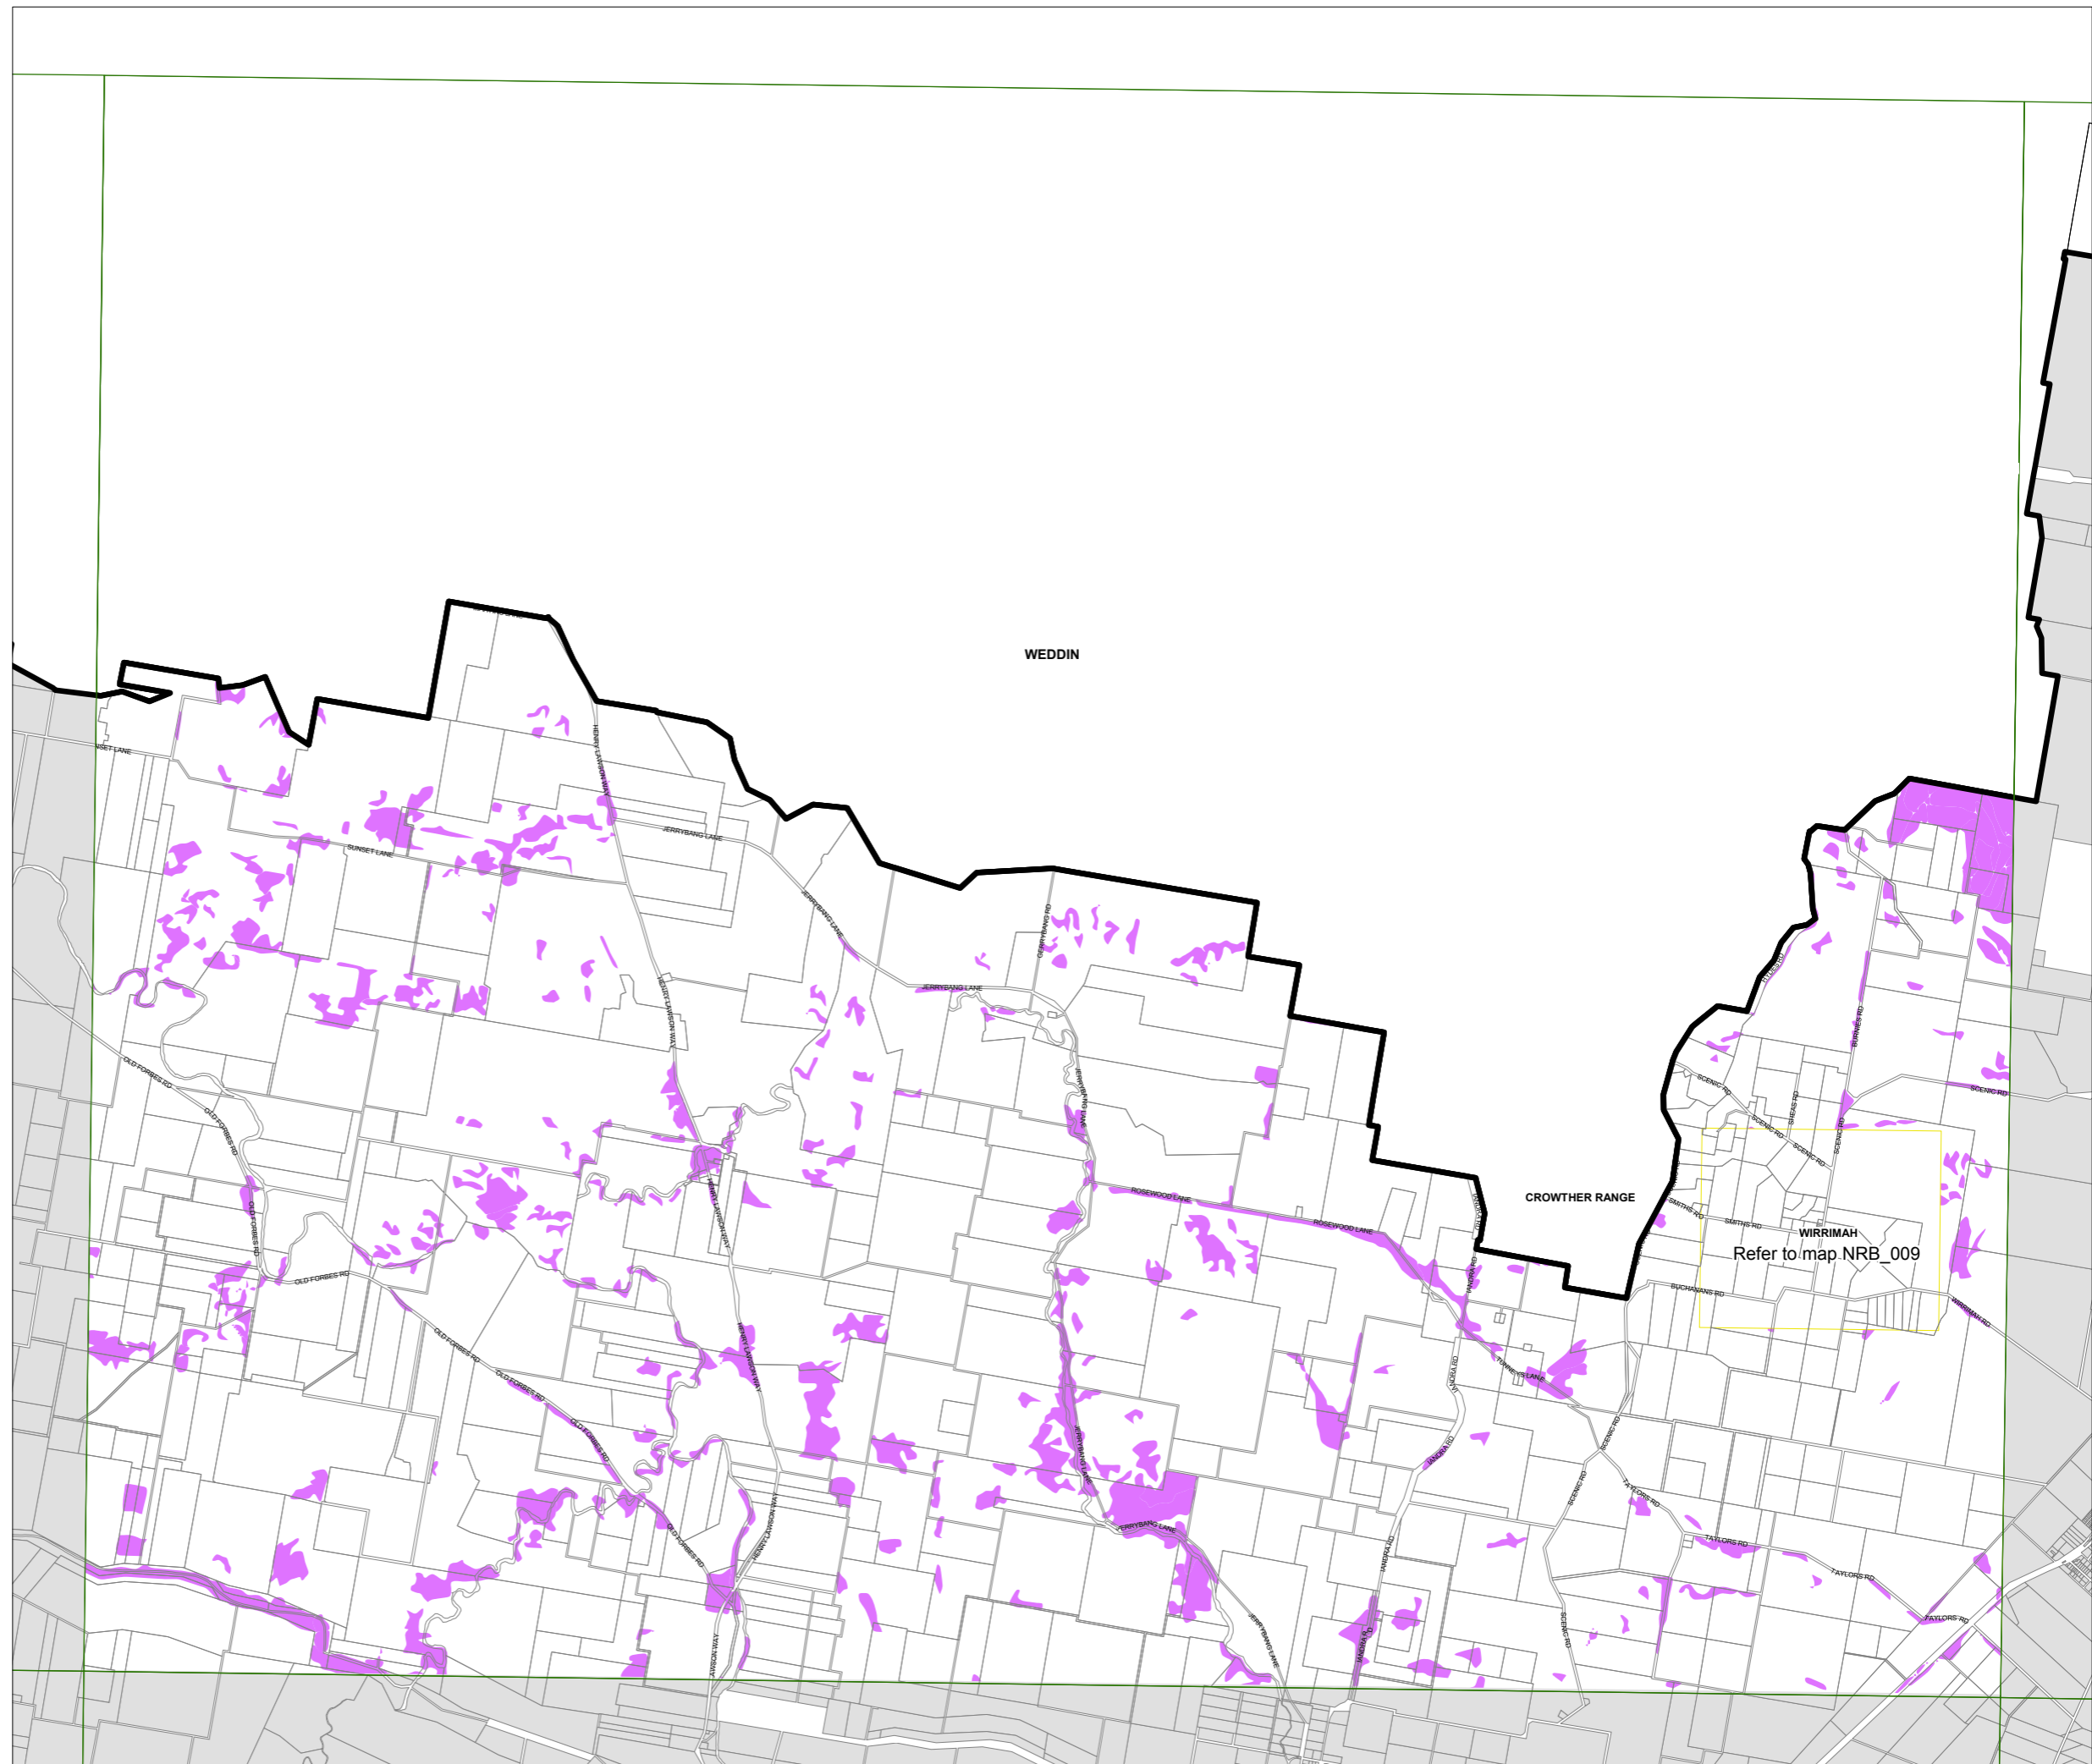

Young Local Environmental Plan 2010

Natural Resources Sensitivity Biodiversity Map - Sheet NRB_008

Natural Resource Sensitivity

Areas of High Biodiversity

Cadastral

Cadastral 1/3/10 © Dept of Lands

0 800 1,600metres

Scale: 1:80,000 @ A3

Projection: GDA 1994 Zone 55

Map Identification Number:
8750_COM_NRB_008_080_20100610