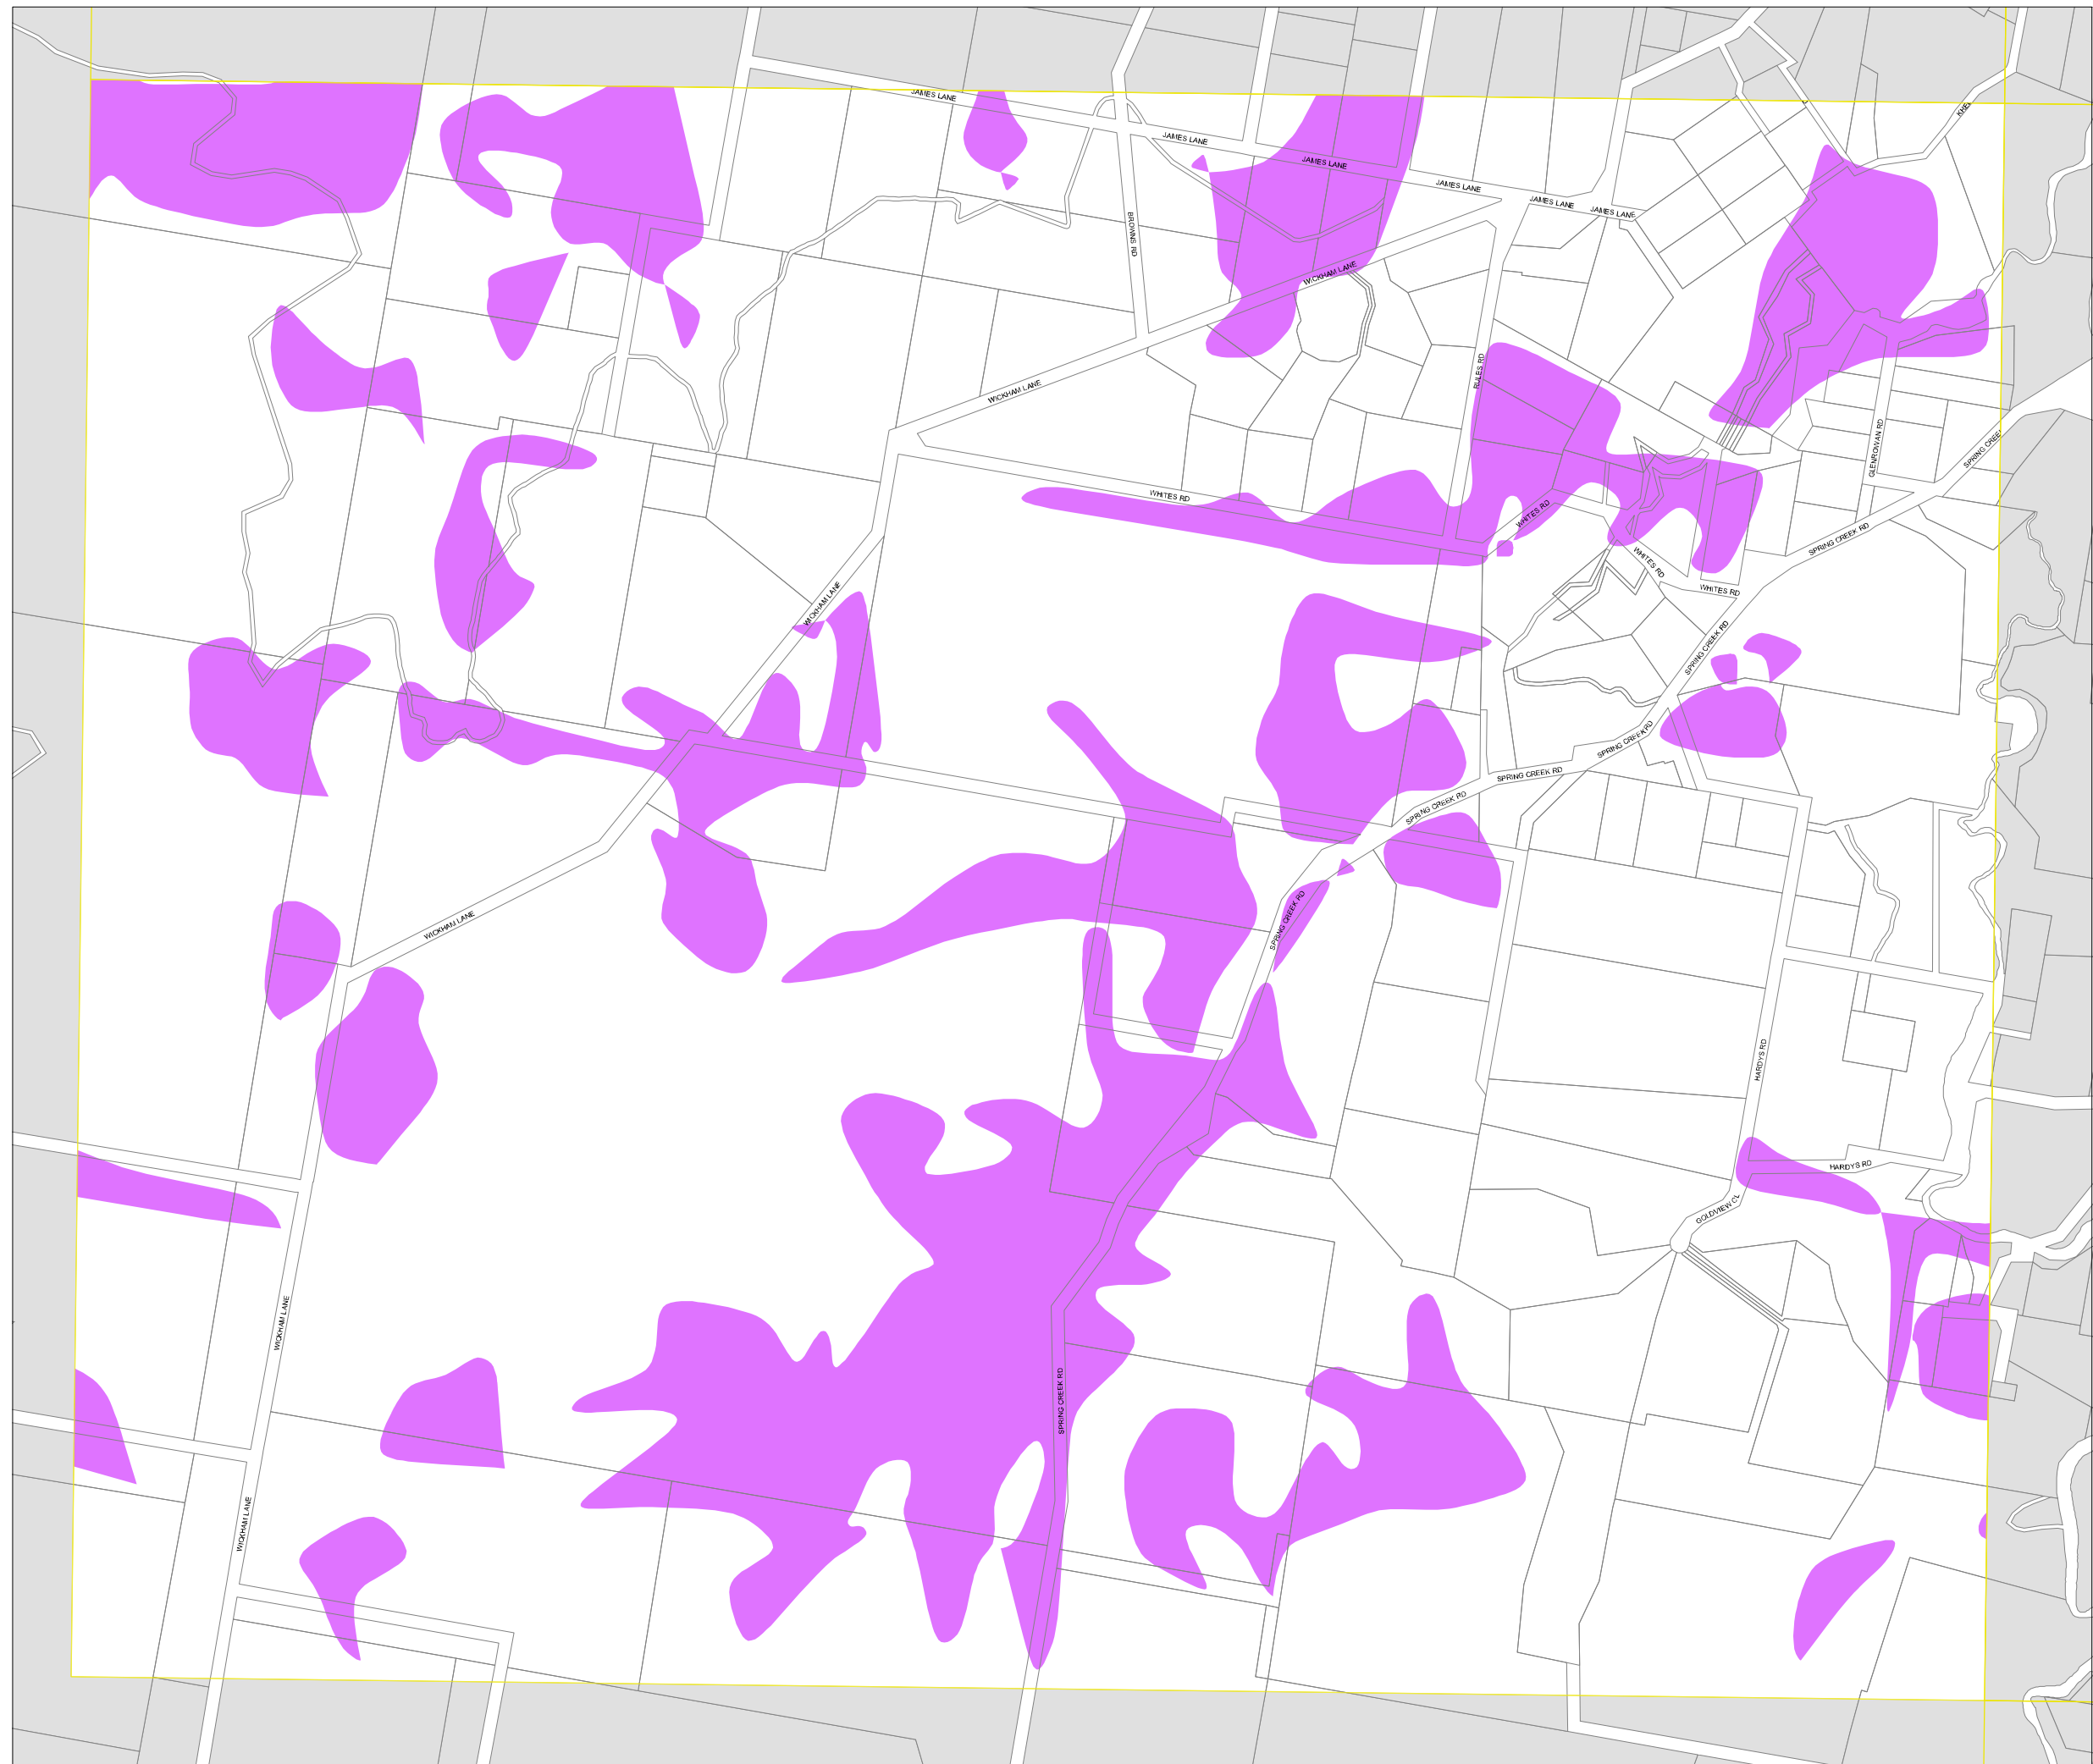

Young Local Environmental Plan 2010

Natural Resources Sensitivity Biodiversity Map - Sheet NRB_014

Natural Resource Sensitivity

Areas of High Biodiversity

Cadastral

Cadastral 1/3/10 © Dept of Lands

0 100 200 metres

Scale: 1:10,000 @ A3

Projection: GDA 1994
Zone 55

Map Identification Number:

8750_COM_NRB_014_010_20100610