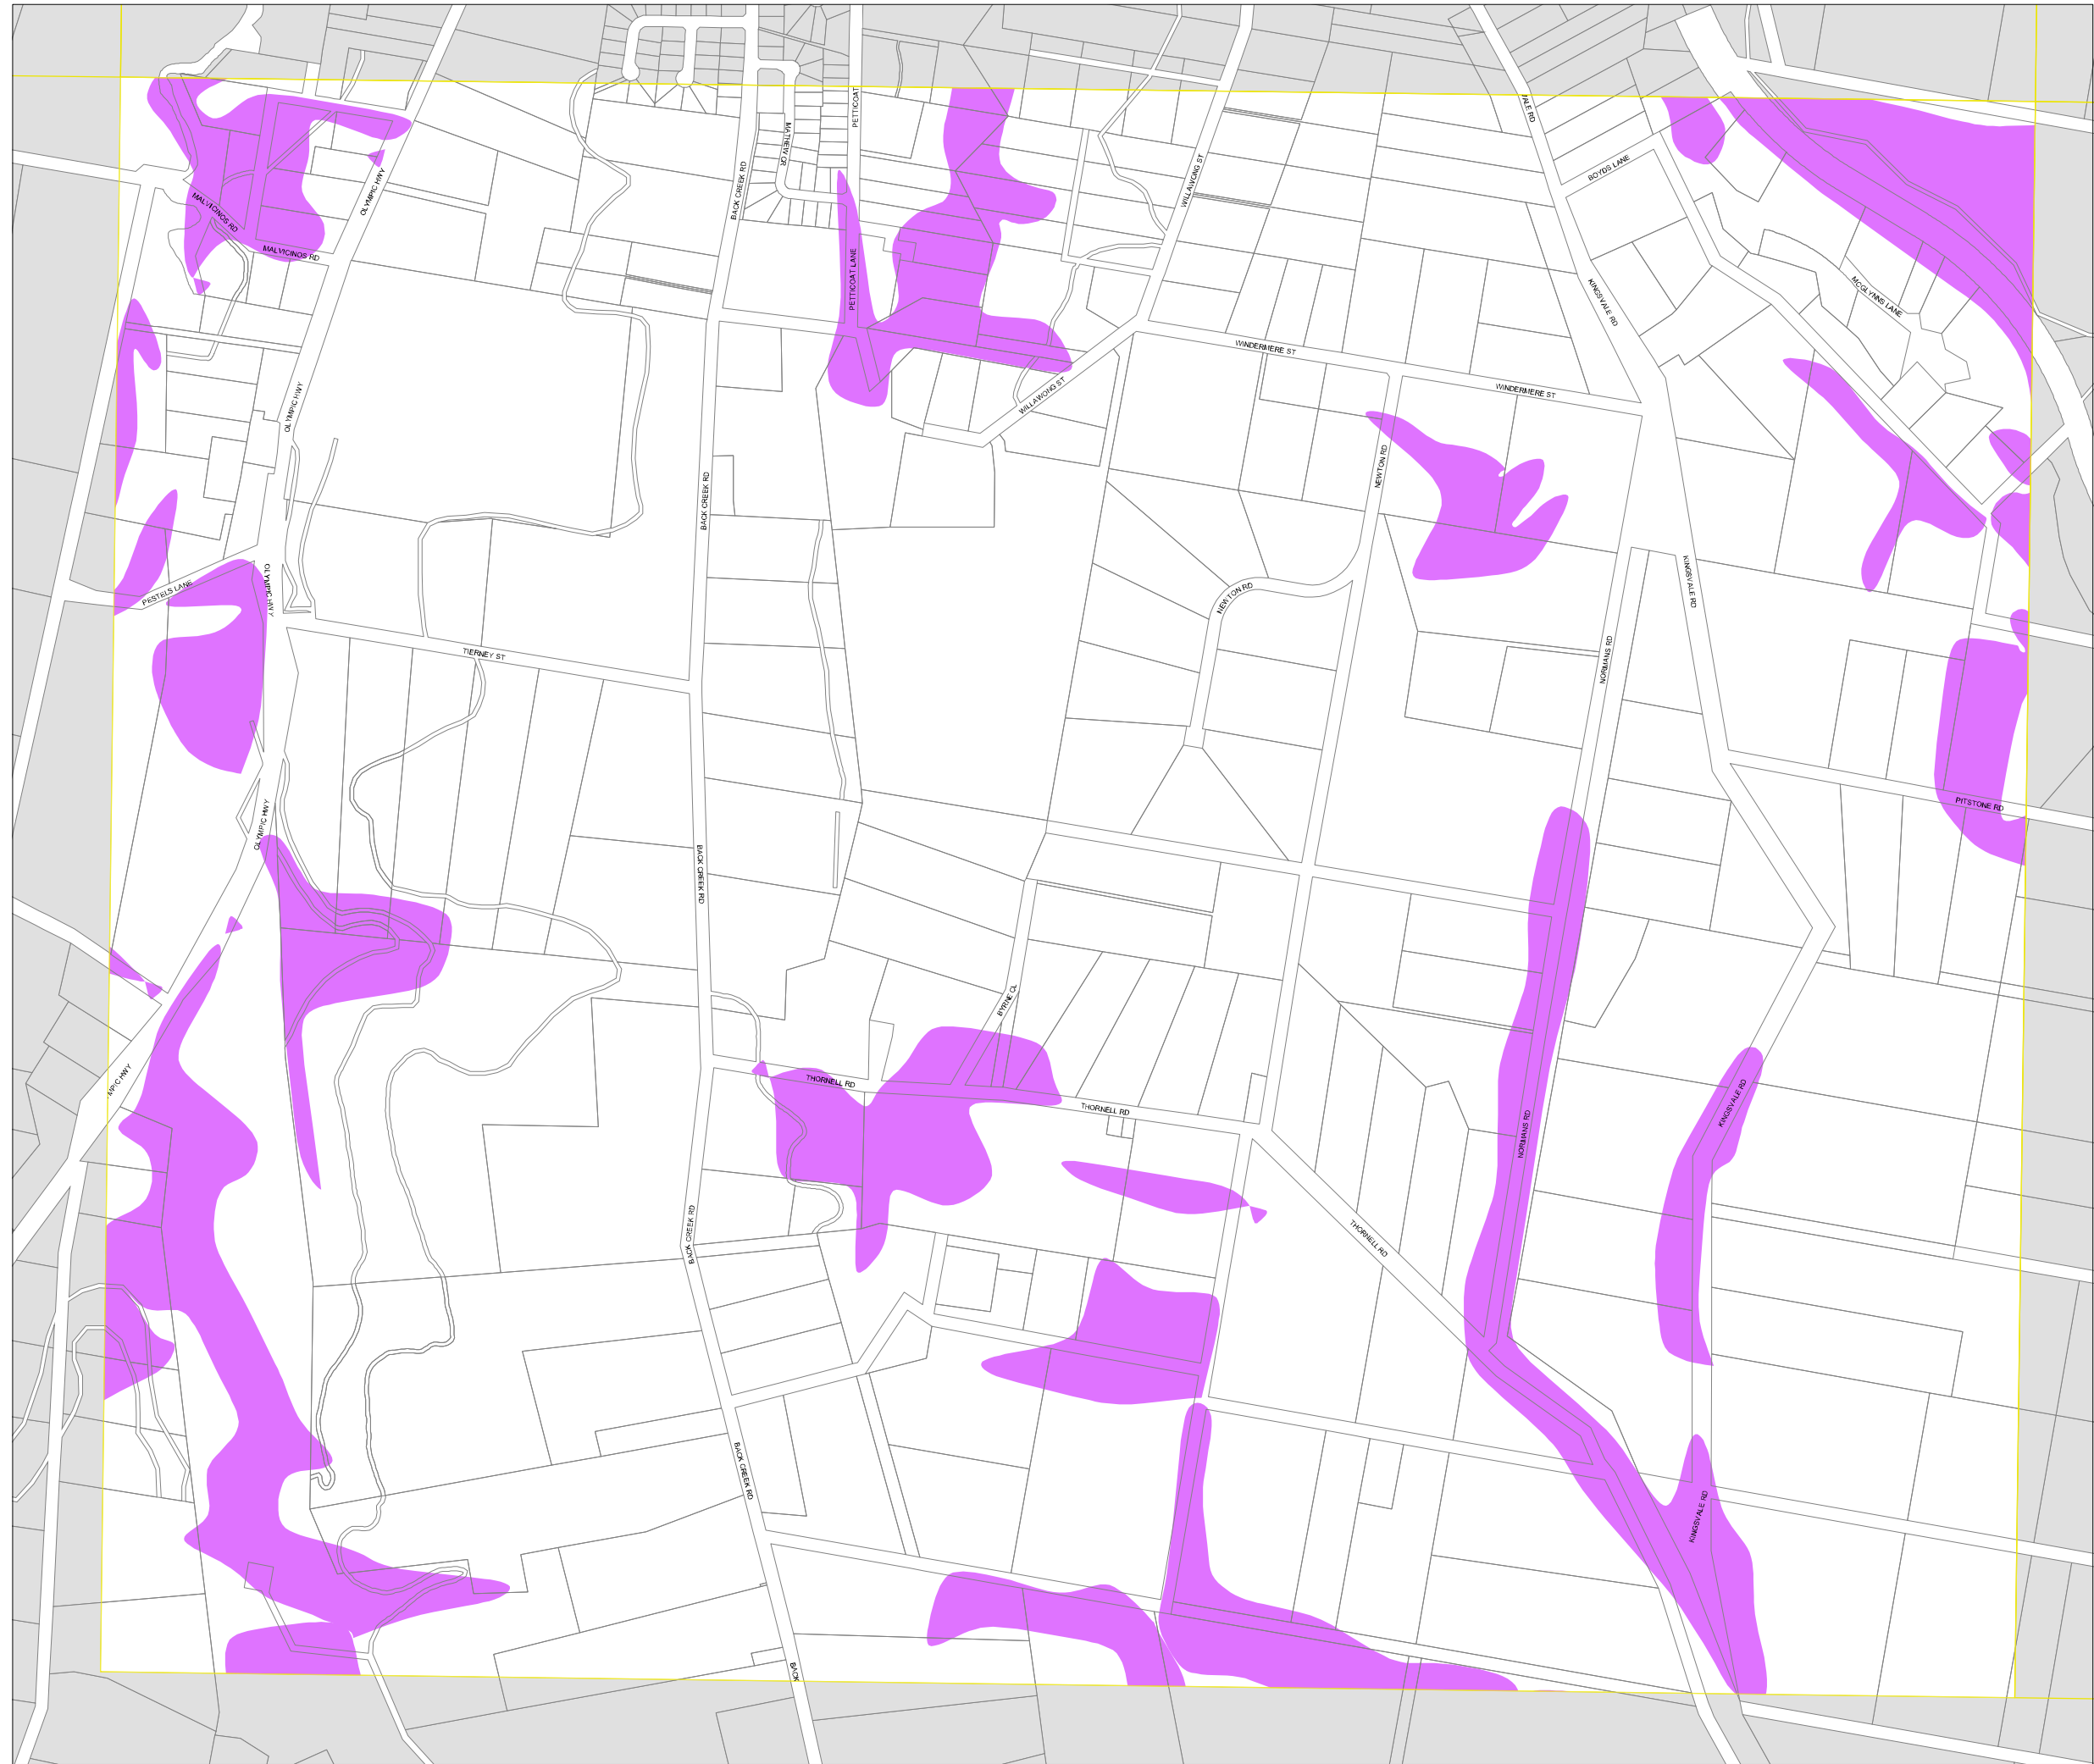

Young Local Environmental Plan 2010

Natural Resources Sensitivity Biodiversity Map - Sheet NRB_017

Natural Resource Sensitivity

Areas of High Biodiversity

Cadastre

Cadastre 1/3/10 © Dept of Lands

0 100 200 metres

Scale: 1:10,000 @ A3

Projection: GDA 1994
Zone 55

Map Identification Number:

8750_COM_NRB_017_010_20100610