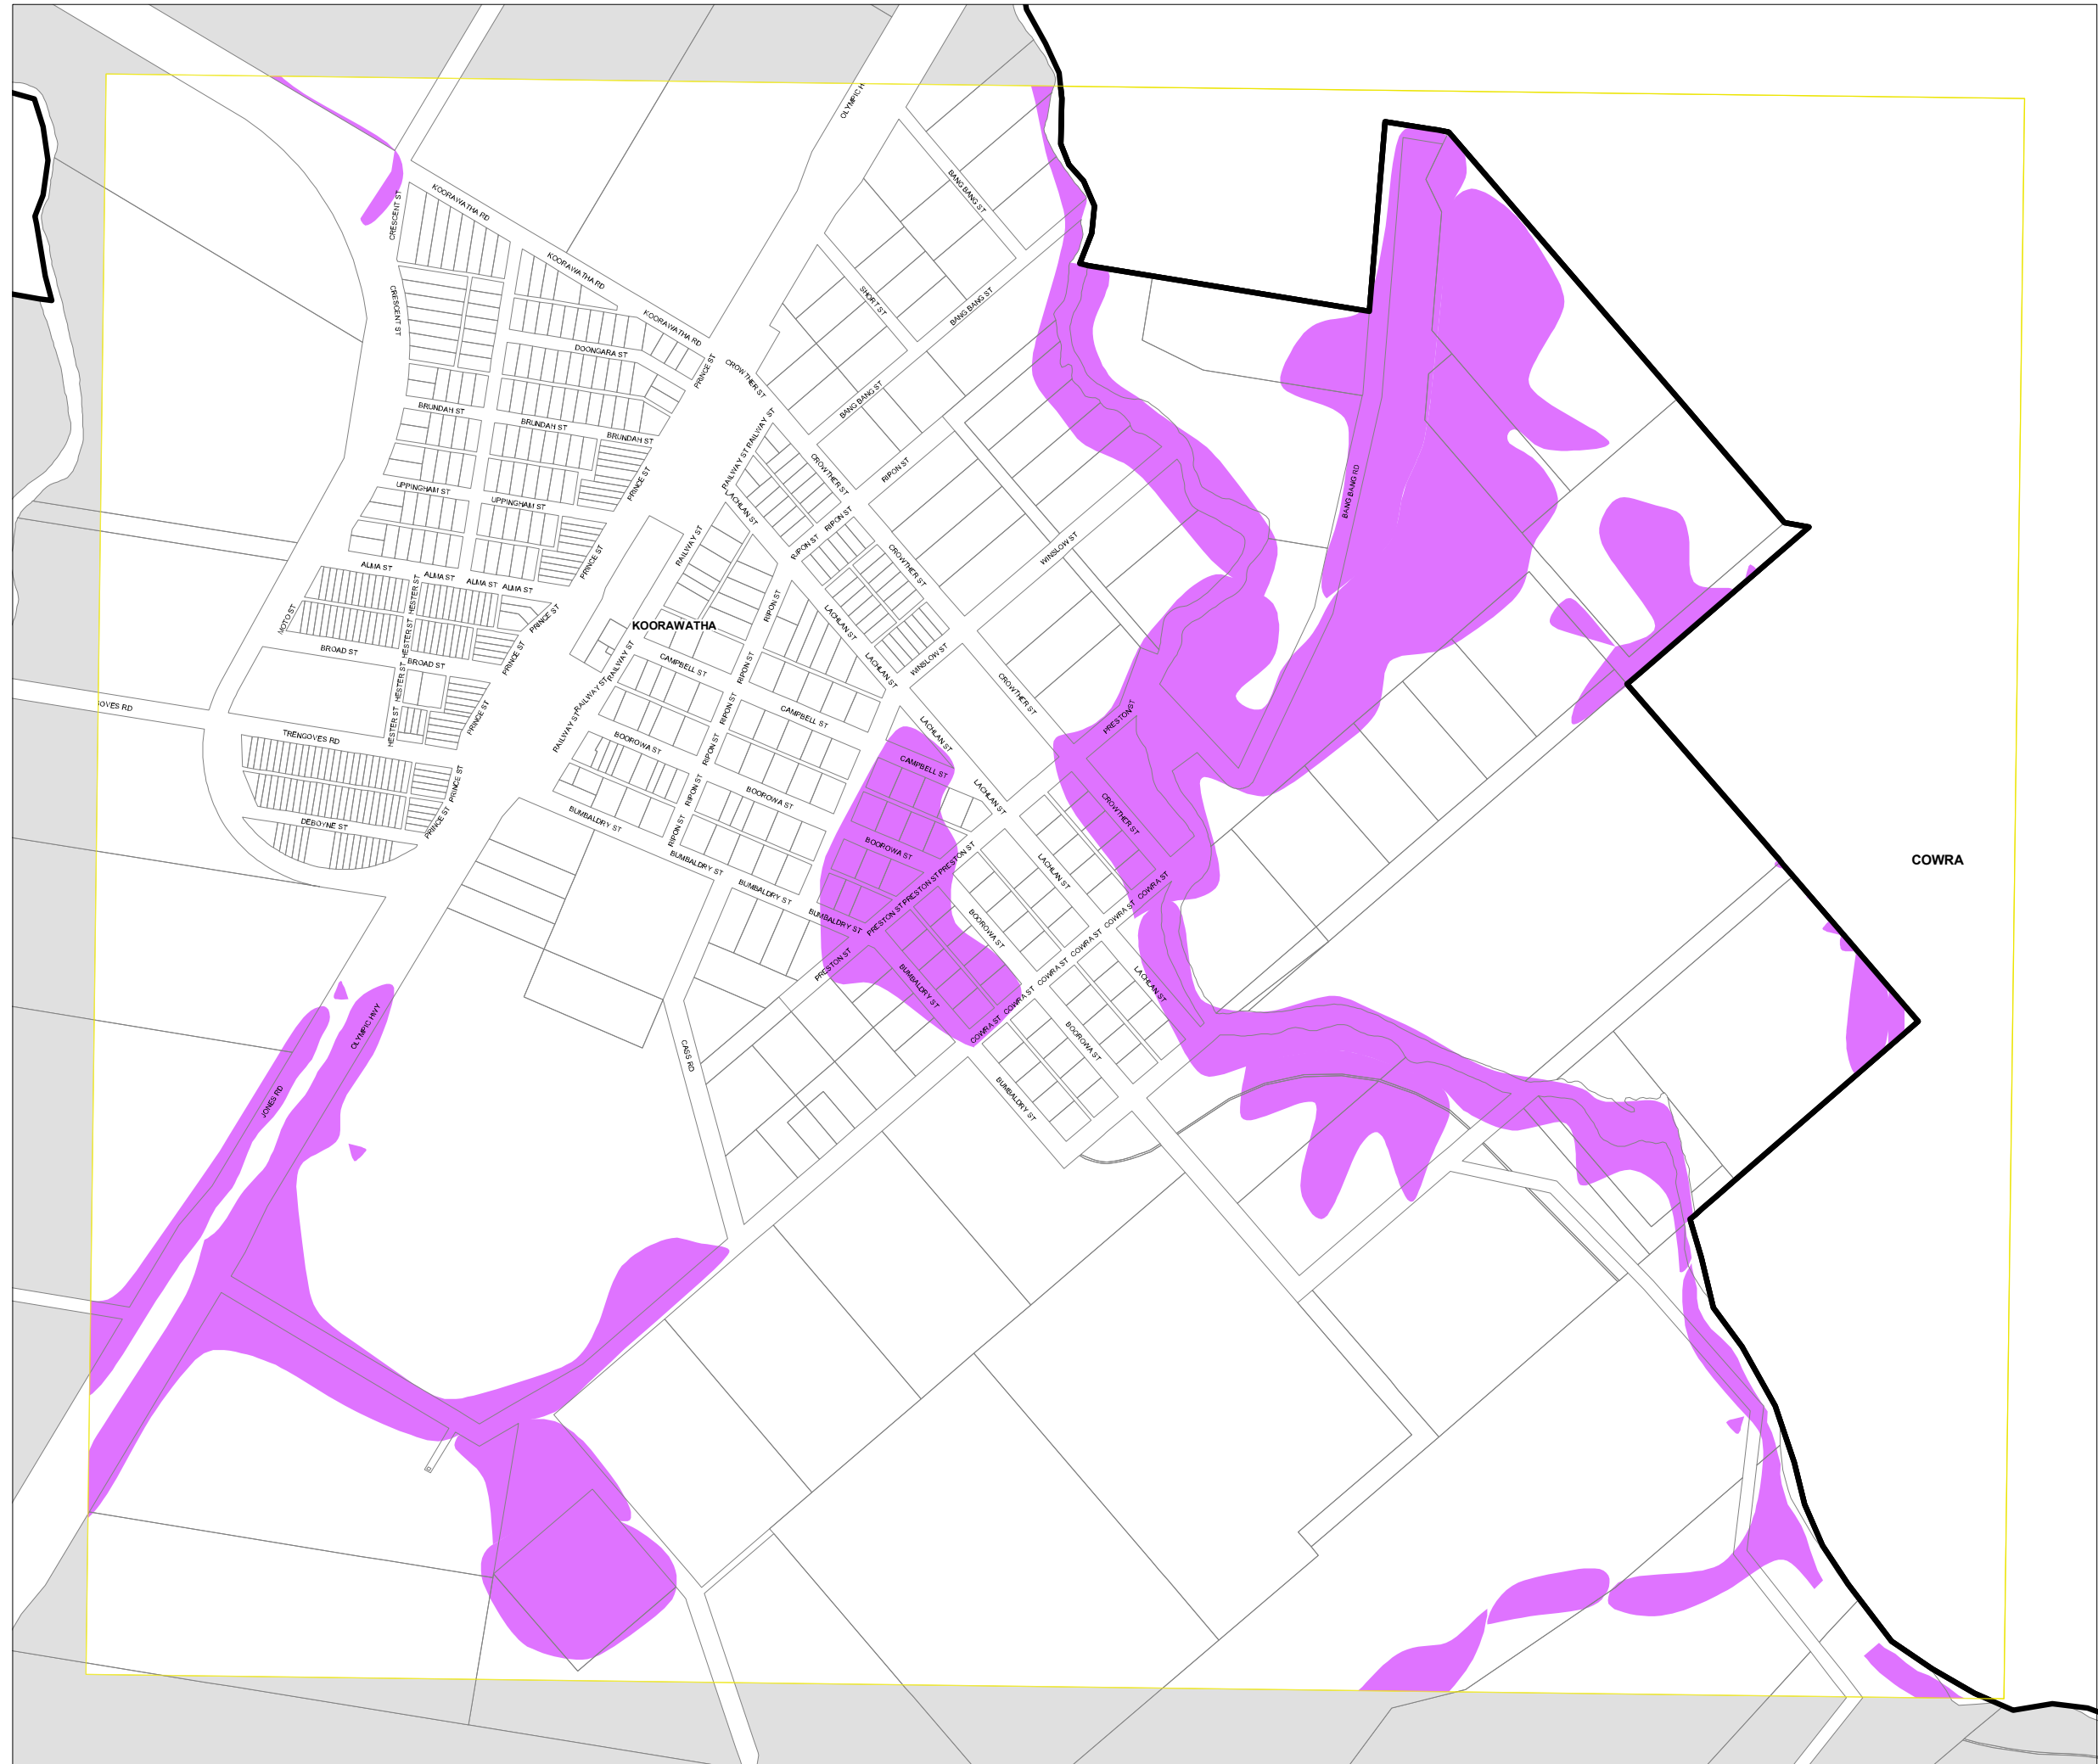

Young Local Environmental Plan 2010

Natural Resources Sensitivity Biodiversity Map - Sheet NRB_024

Natural Resource Sensitivity

Areas of High Biodiversity

Cadastre

Cadastre 1/3/10 © Dept of Lands

0 100 200 metres

Scale: 1:10,000 @ A3

Projection: GDA 1994 Zone 55

Map Identification Number:

8750_COM_NRB_024_010_20100610