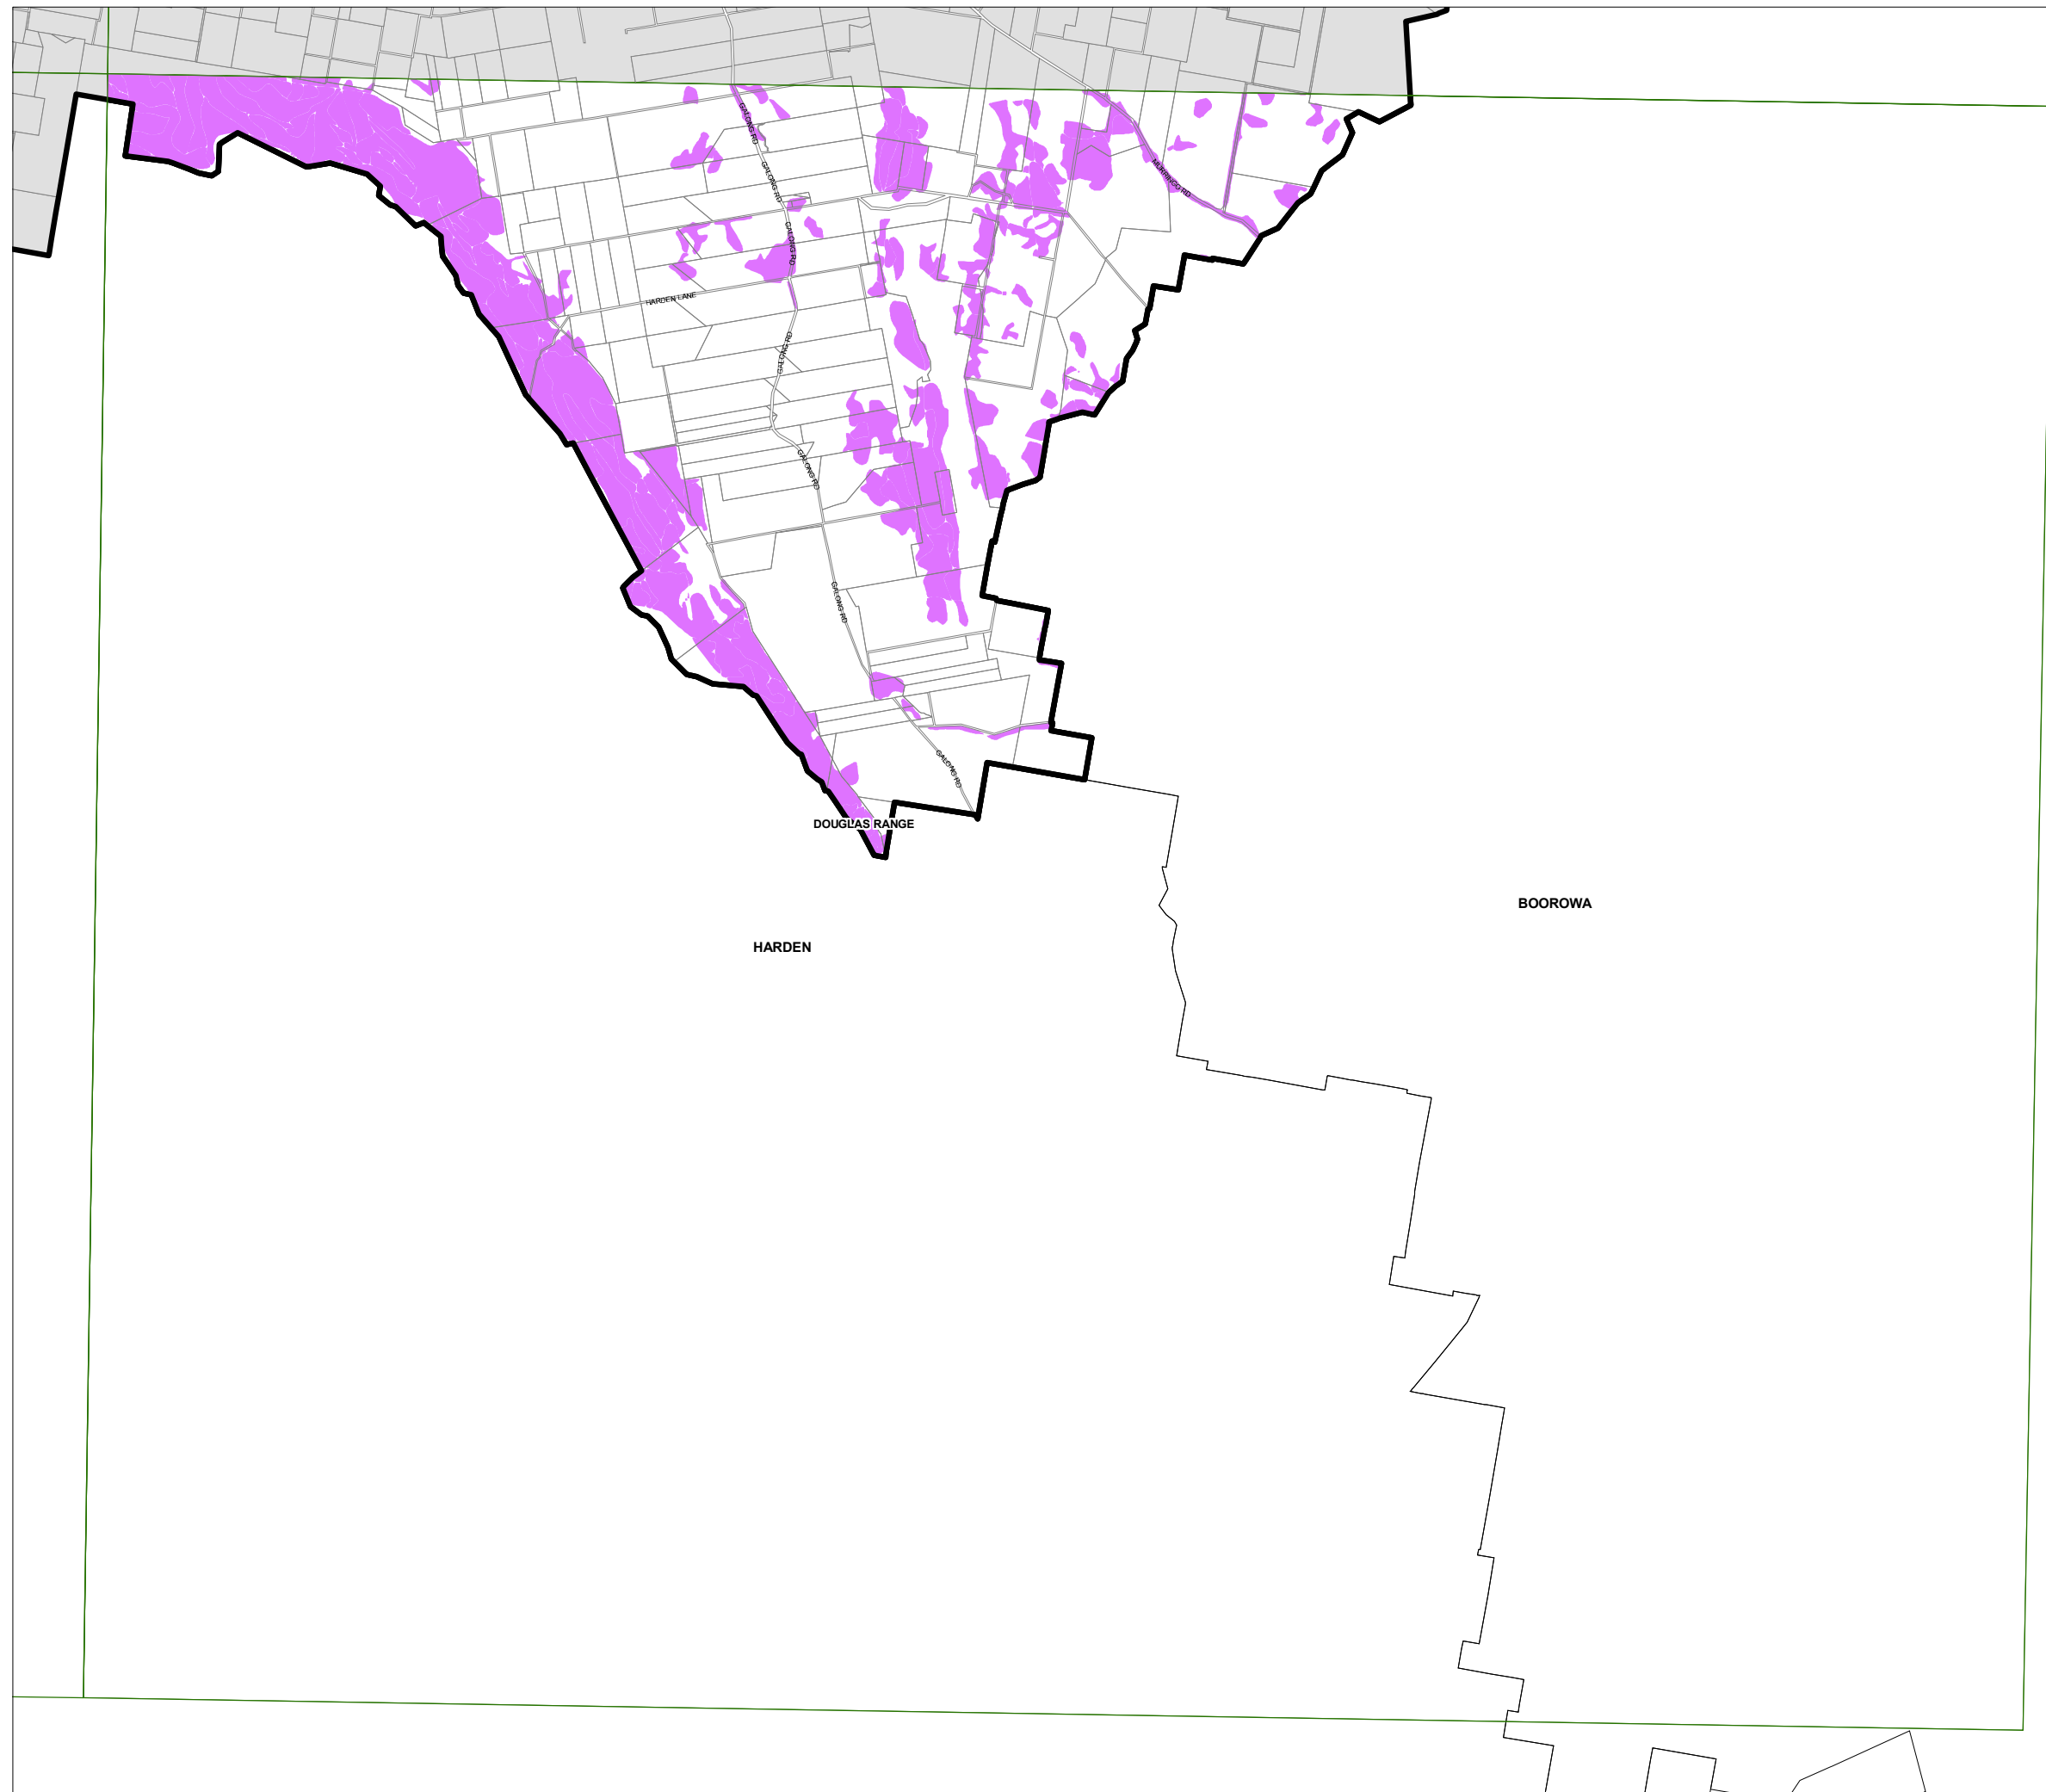

Young Local Environmental Plan 2010

Natural Resources Sensitivity Biodiversity Map - Sheet NRB_027

Natural Resource Sensitivity

Areas of High Biodiversity

Cadastral

Cadastral 1/3/10 © Dept of Lands

0 800 1,600metres

Scale: 1:80,000 @ A3

Projection: GDA 1994
Zone 55

Map Identification Number:

8750_COM_NRB_027_080_20100610