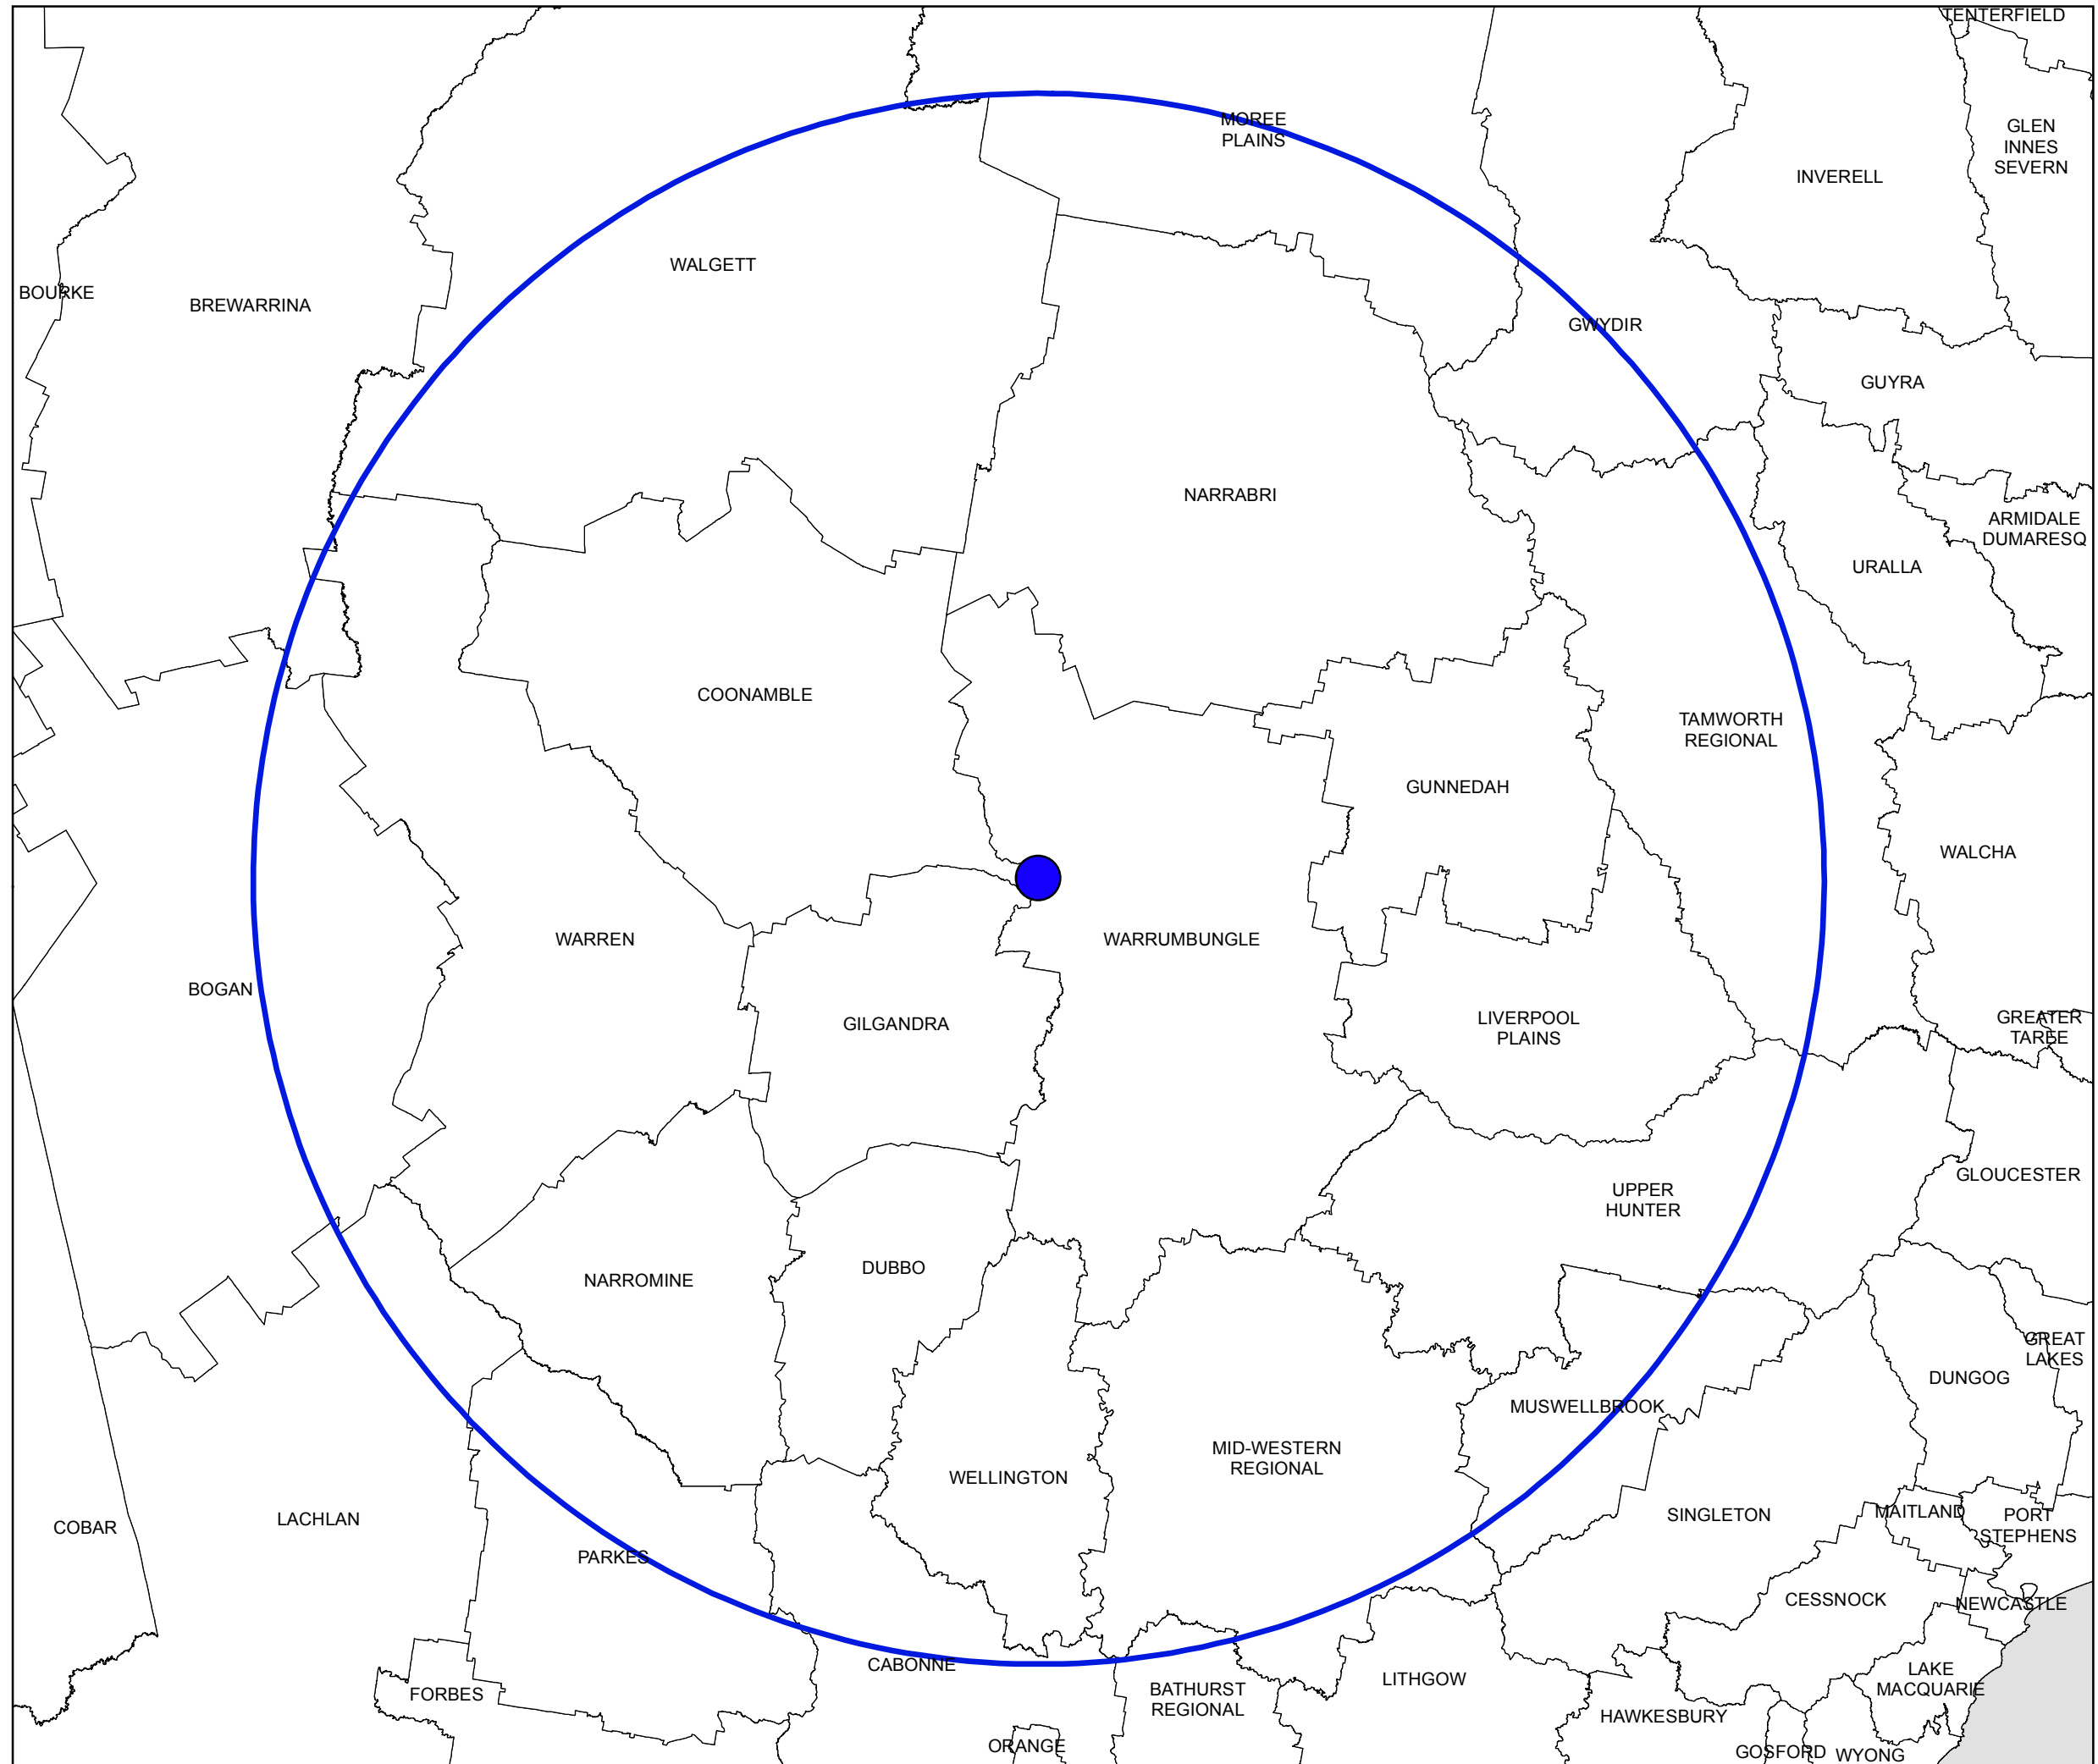

**Dark Skies Region Map**

-  Siding Spring Observatory
-  Extent of Dark Skies Region

0 50 Kilometres

Scale: 1:630,248 @ A3