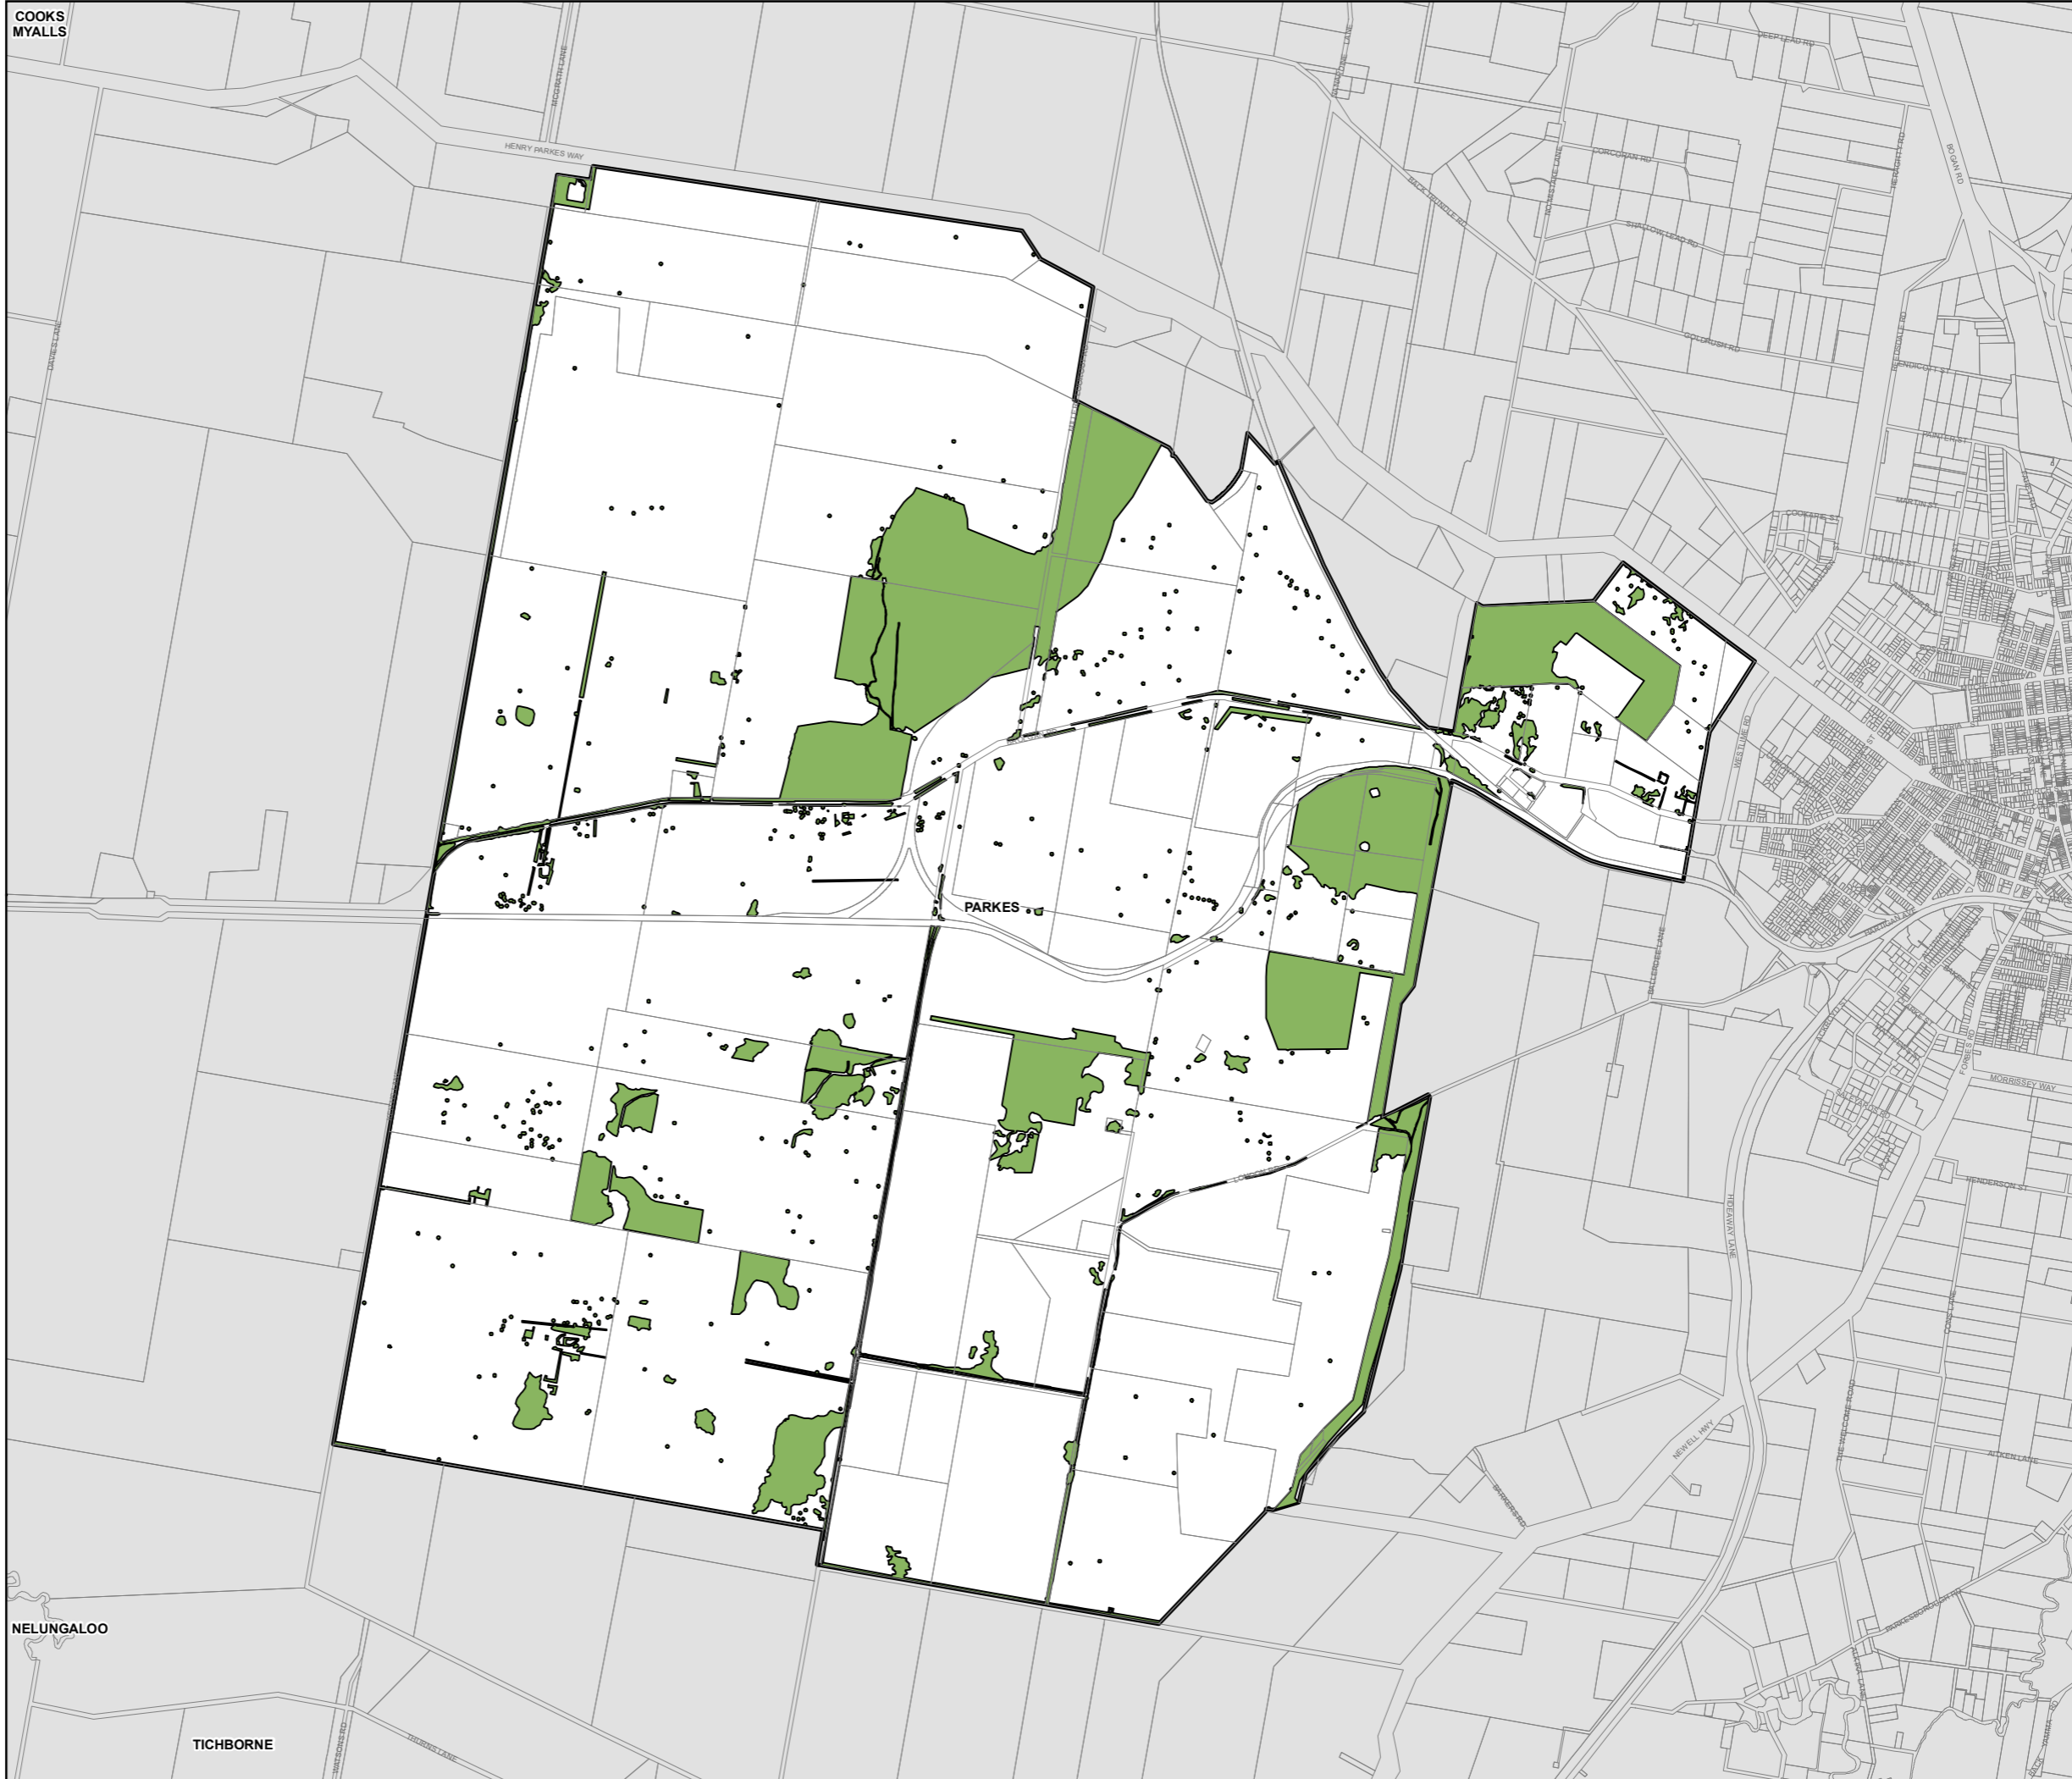

State Environmental Planning Policy (Activation Precincts) 2020

Parkes Activation Precinct Environmentally Sensitive Areas Map -

Sheet BIO_001

Environmentally Sensitive Areas

Environmentally Sensitive Area

Cadastre

Cadastre 02/07/2020 © Spatial Services

COOKS MYALLS

NELUNGALOO

TICHBORNE

PARKES

N

Projection: GDA 1994 MGA Zone 55

Scale: 1:40,000 @ A3

Map Identification Number: SEPP_ACP_SPAP_BIO_001_20200702