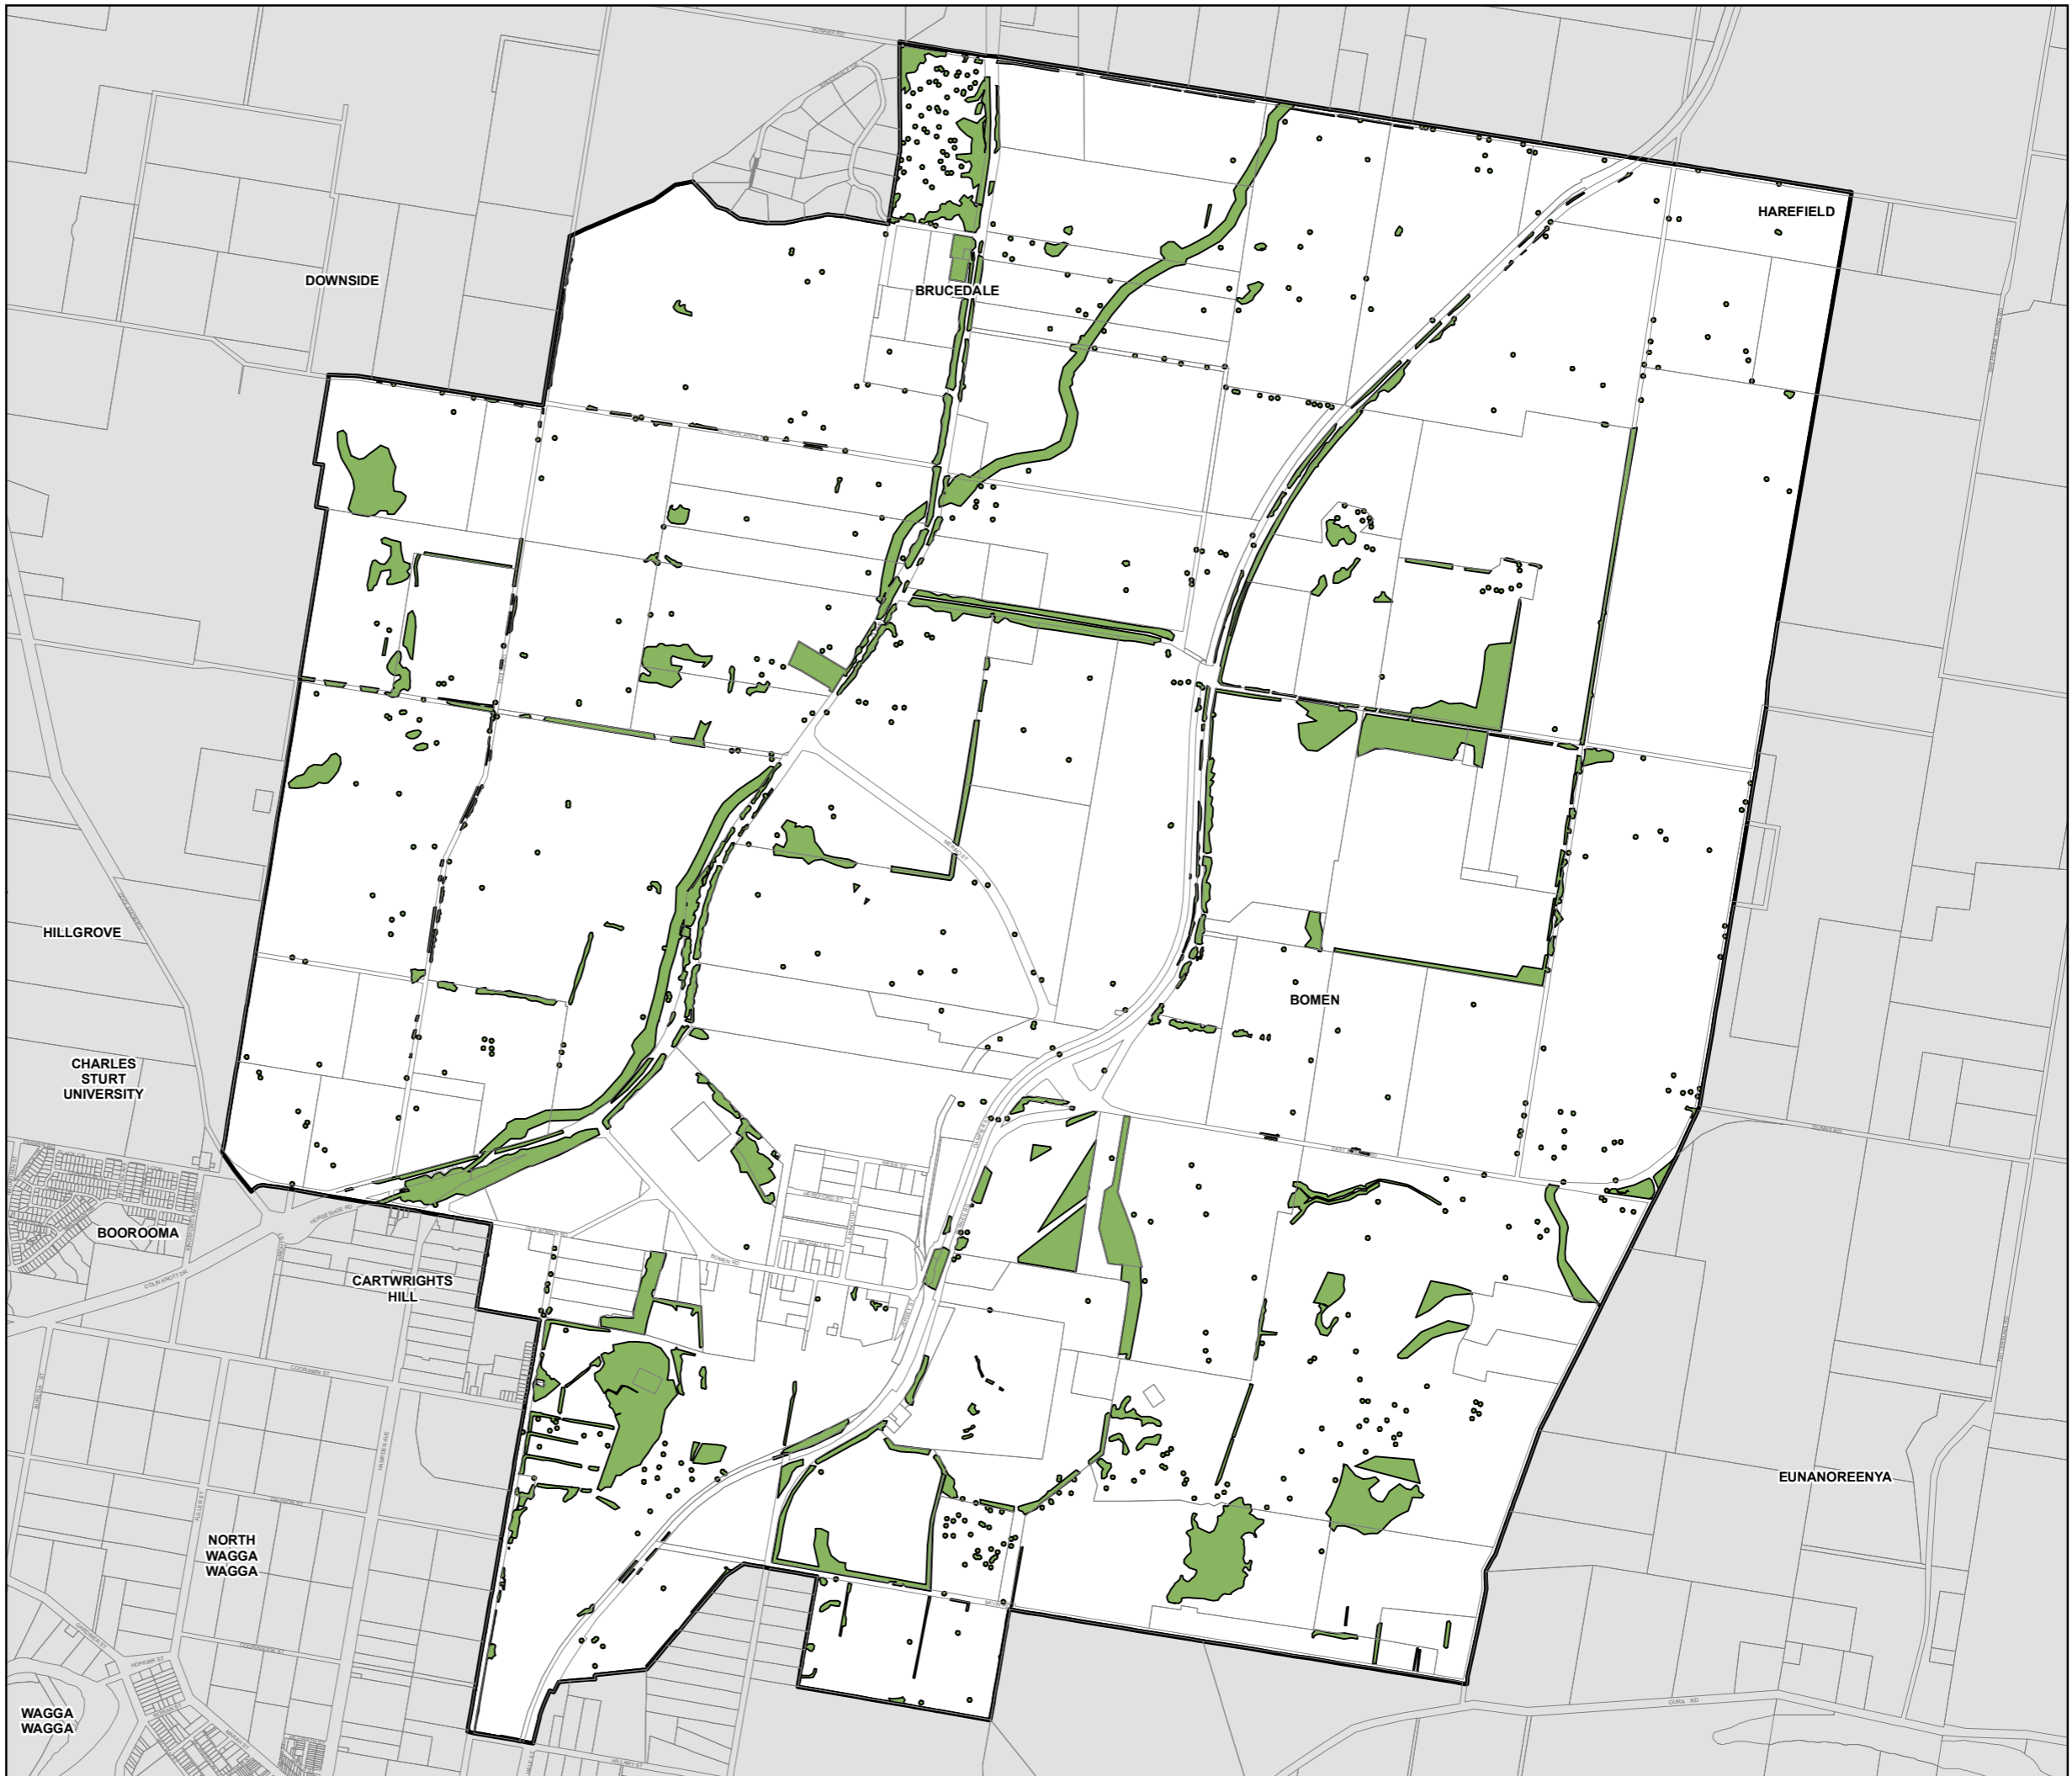

State Environmental Planning Policy (Activation Precincts) 2020

Wagga Wagga Activation Precinct Environmentally Sensitive Areas Map - Sheet BIO_001

Environmentally Sensitive Areas

Environmentally Sensitive Area

Cadastral

Cadastral 04/03/2021 © Spatial Services

Projection: GDA 1994 MGA Zone 55

Scale: 1:30,000 @ A3

Map Identification Number: SEPP_ACP_WSAP_BIO_001_030_20210304