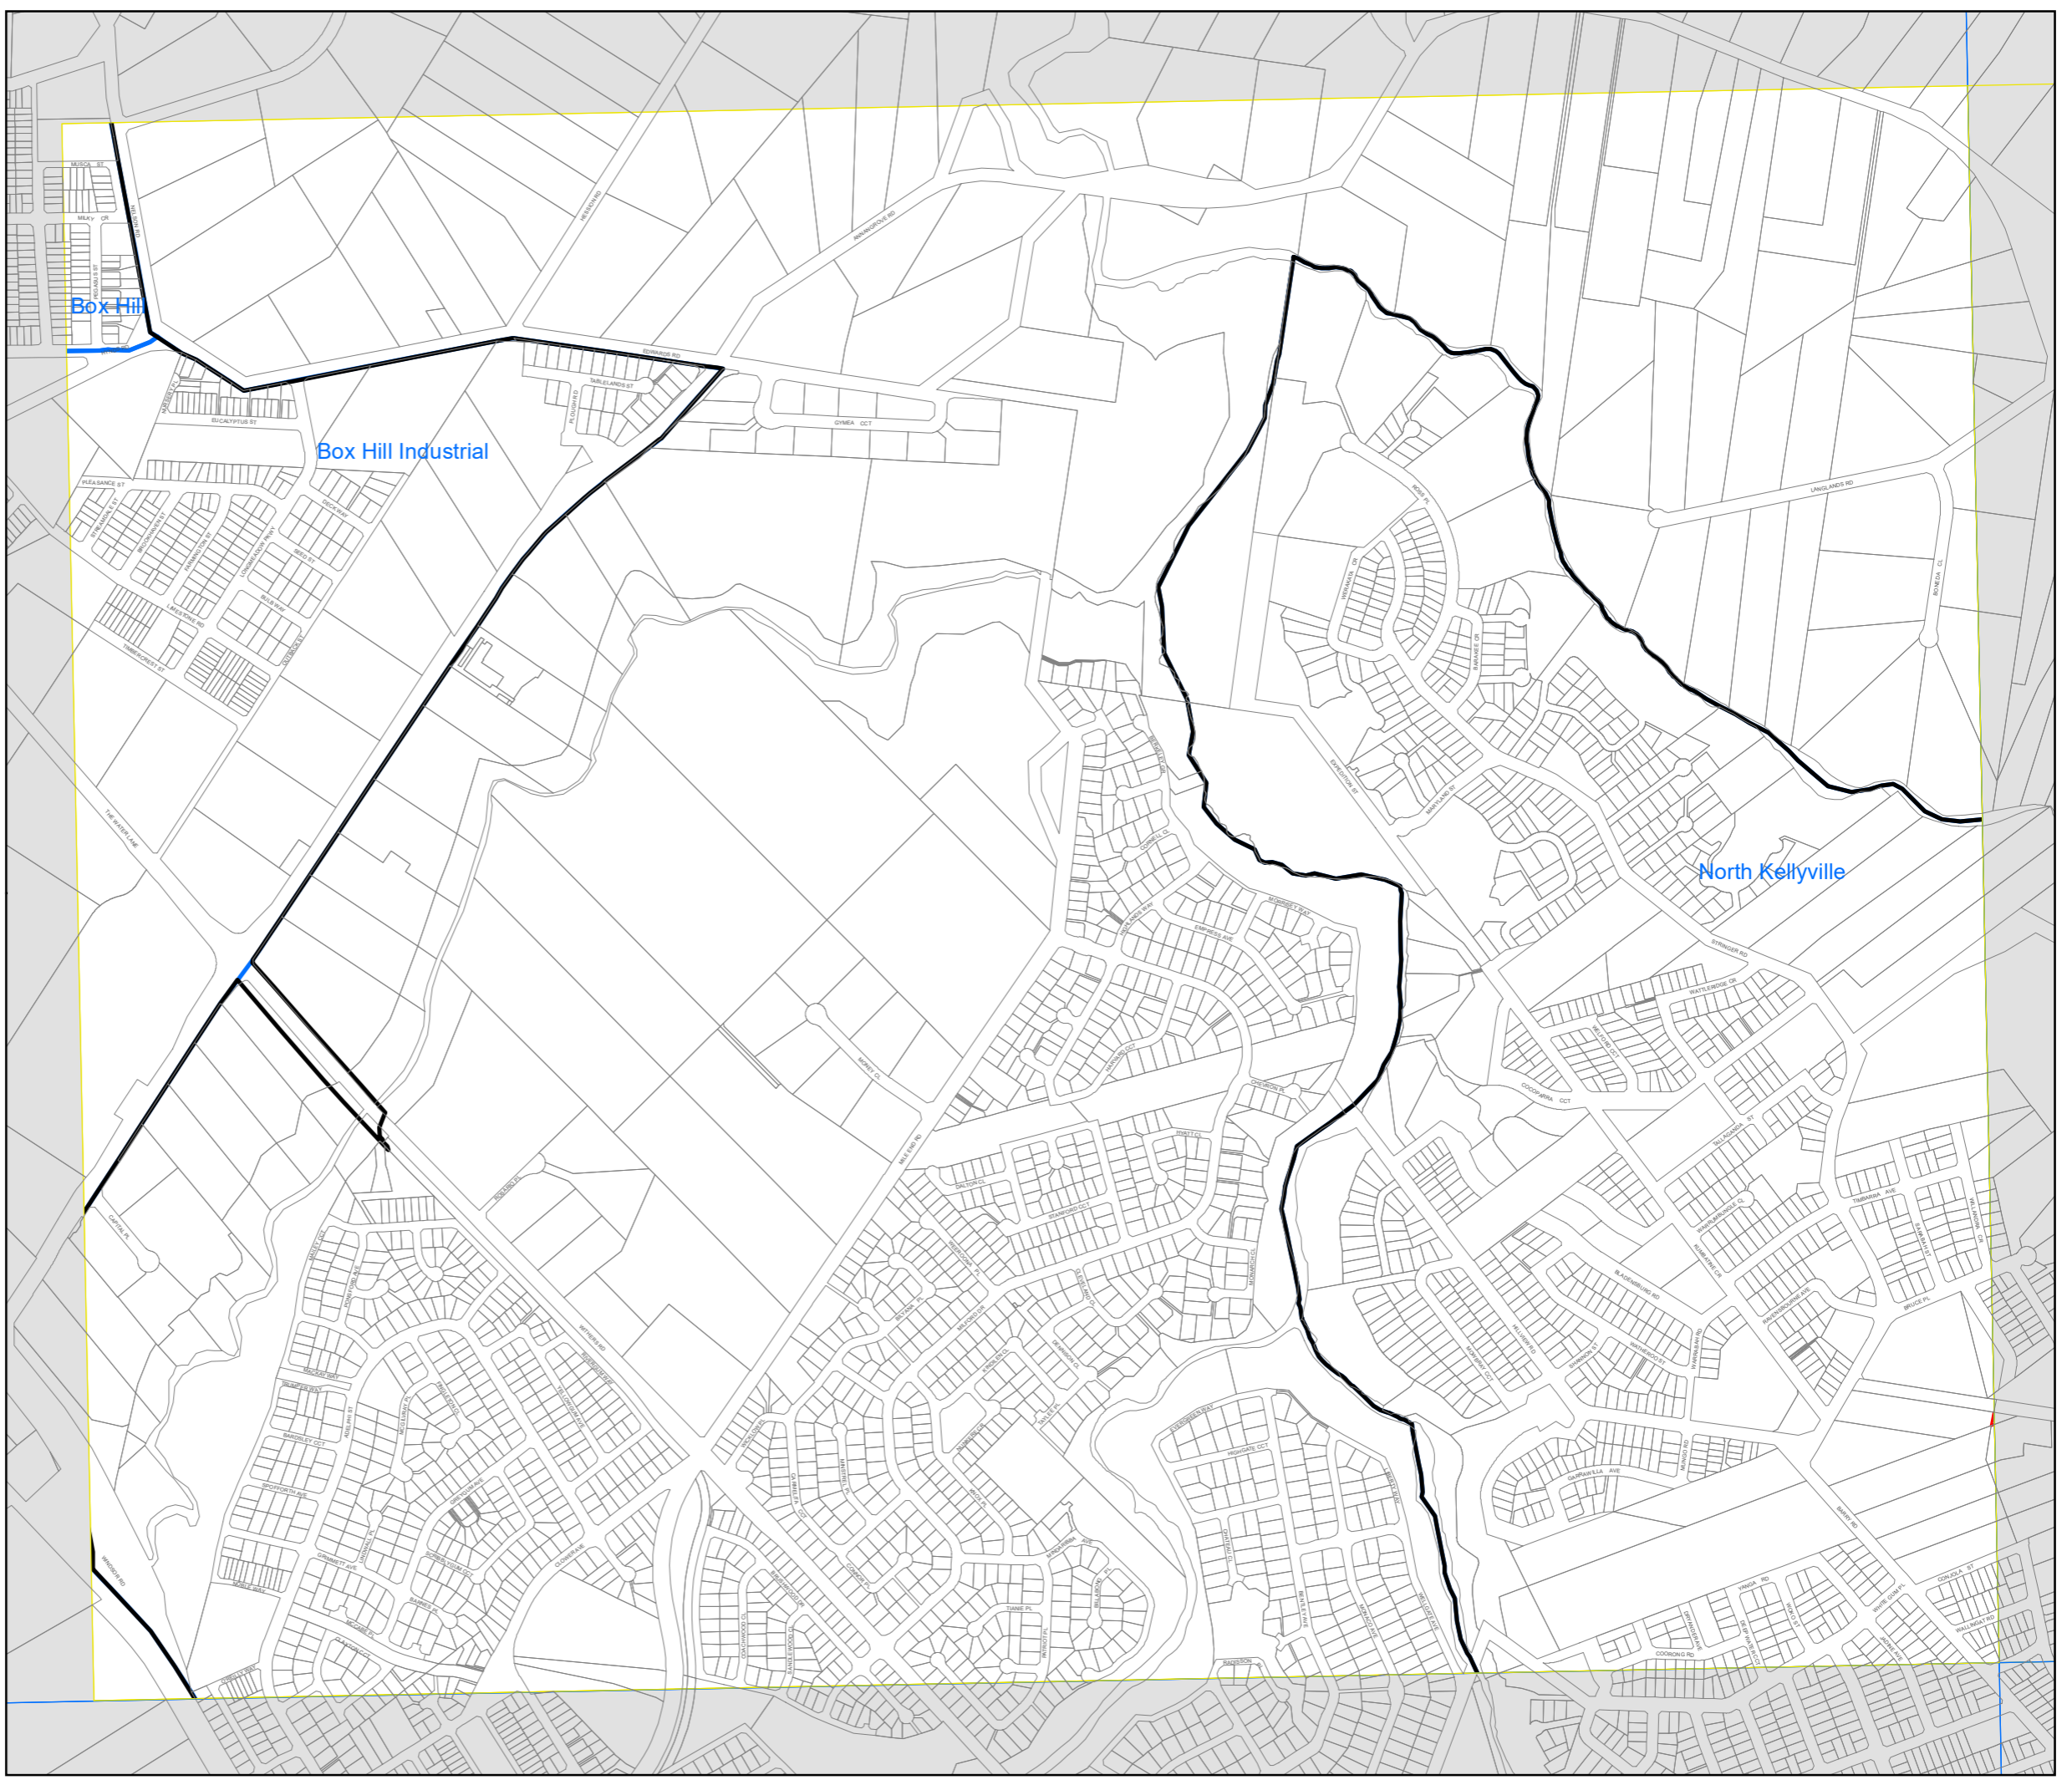

### Land Reclassification (Part Lots)

Operational Land

### Growth Centre Boundaries

North West Growth Centre Boundary

North West Growth Centre Precinct Boundary

### Cadastre

Cadastre 07/03/2022 © Spatial Services

Projection: GDA 1994  
MGA Zone 56

Scale: 1:10,000 @ A3

Map Identification Number: SEPP\_CRC\_NWGC\_RPL\_008A\_20220307