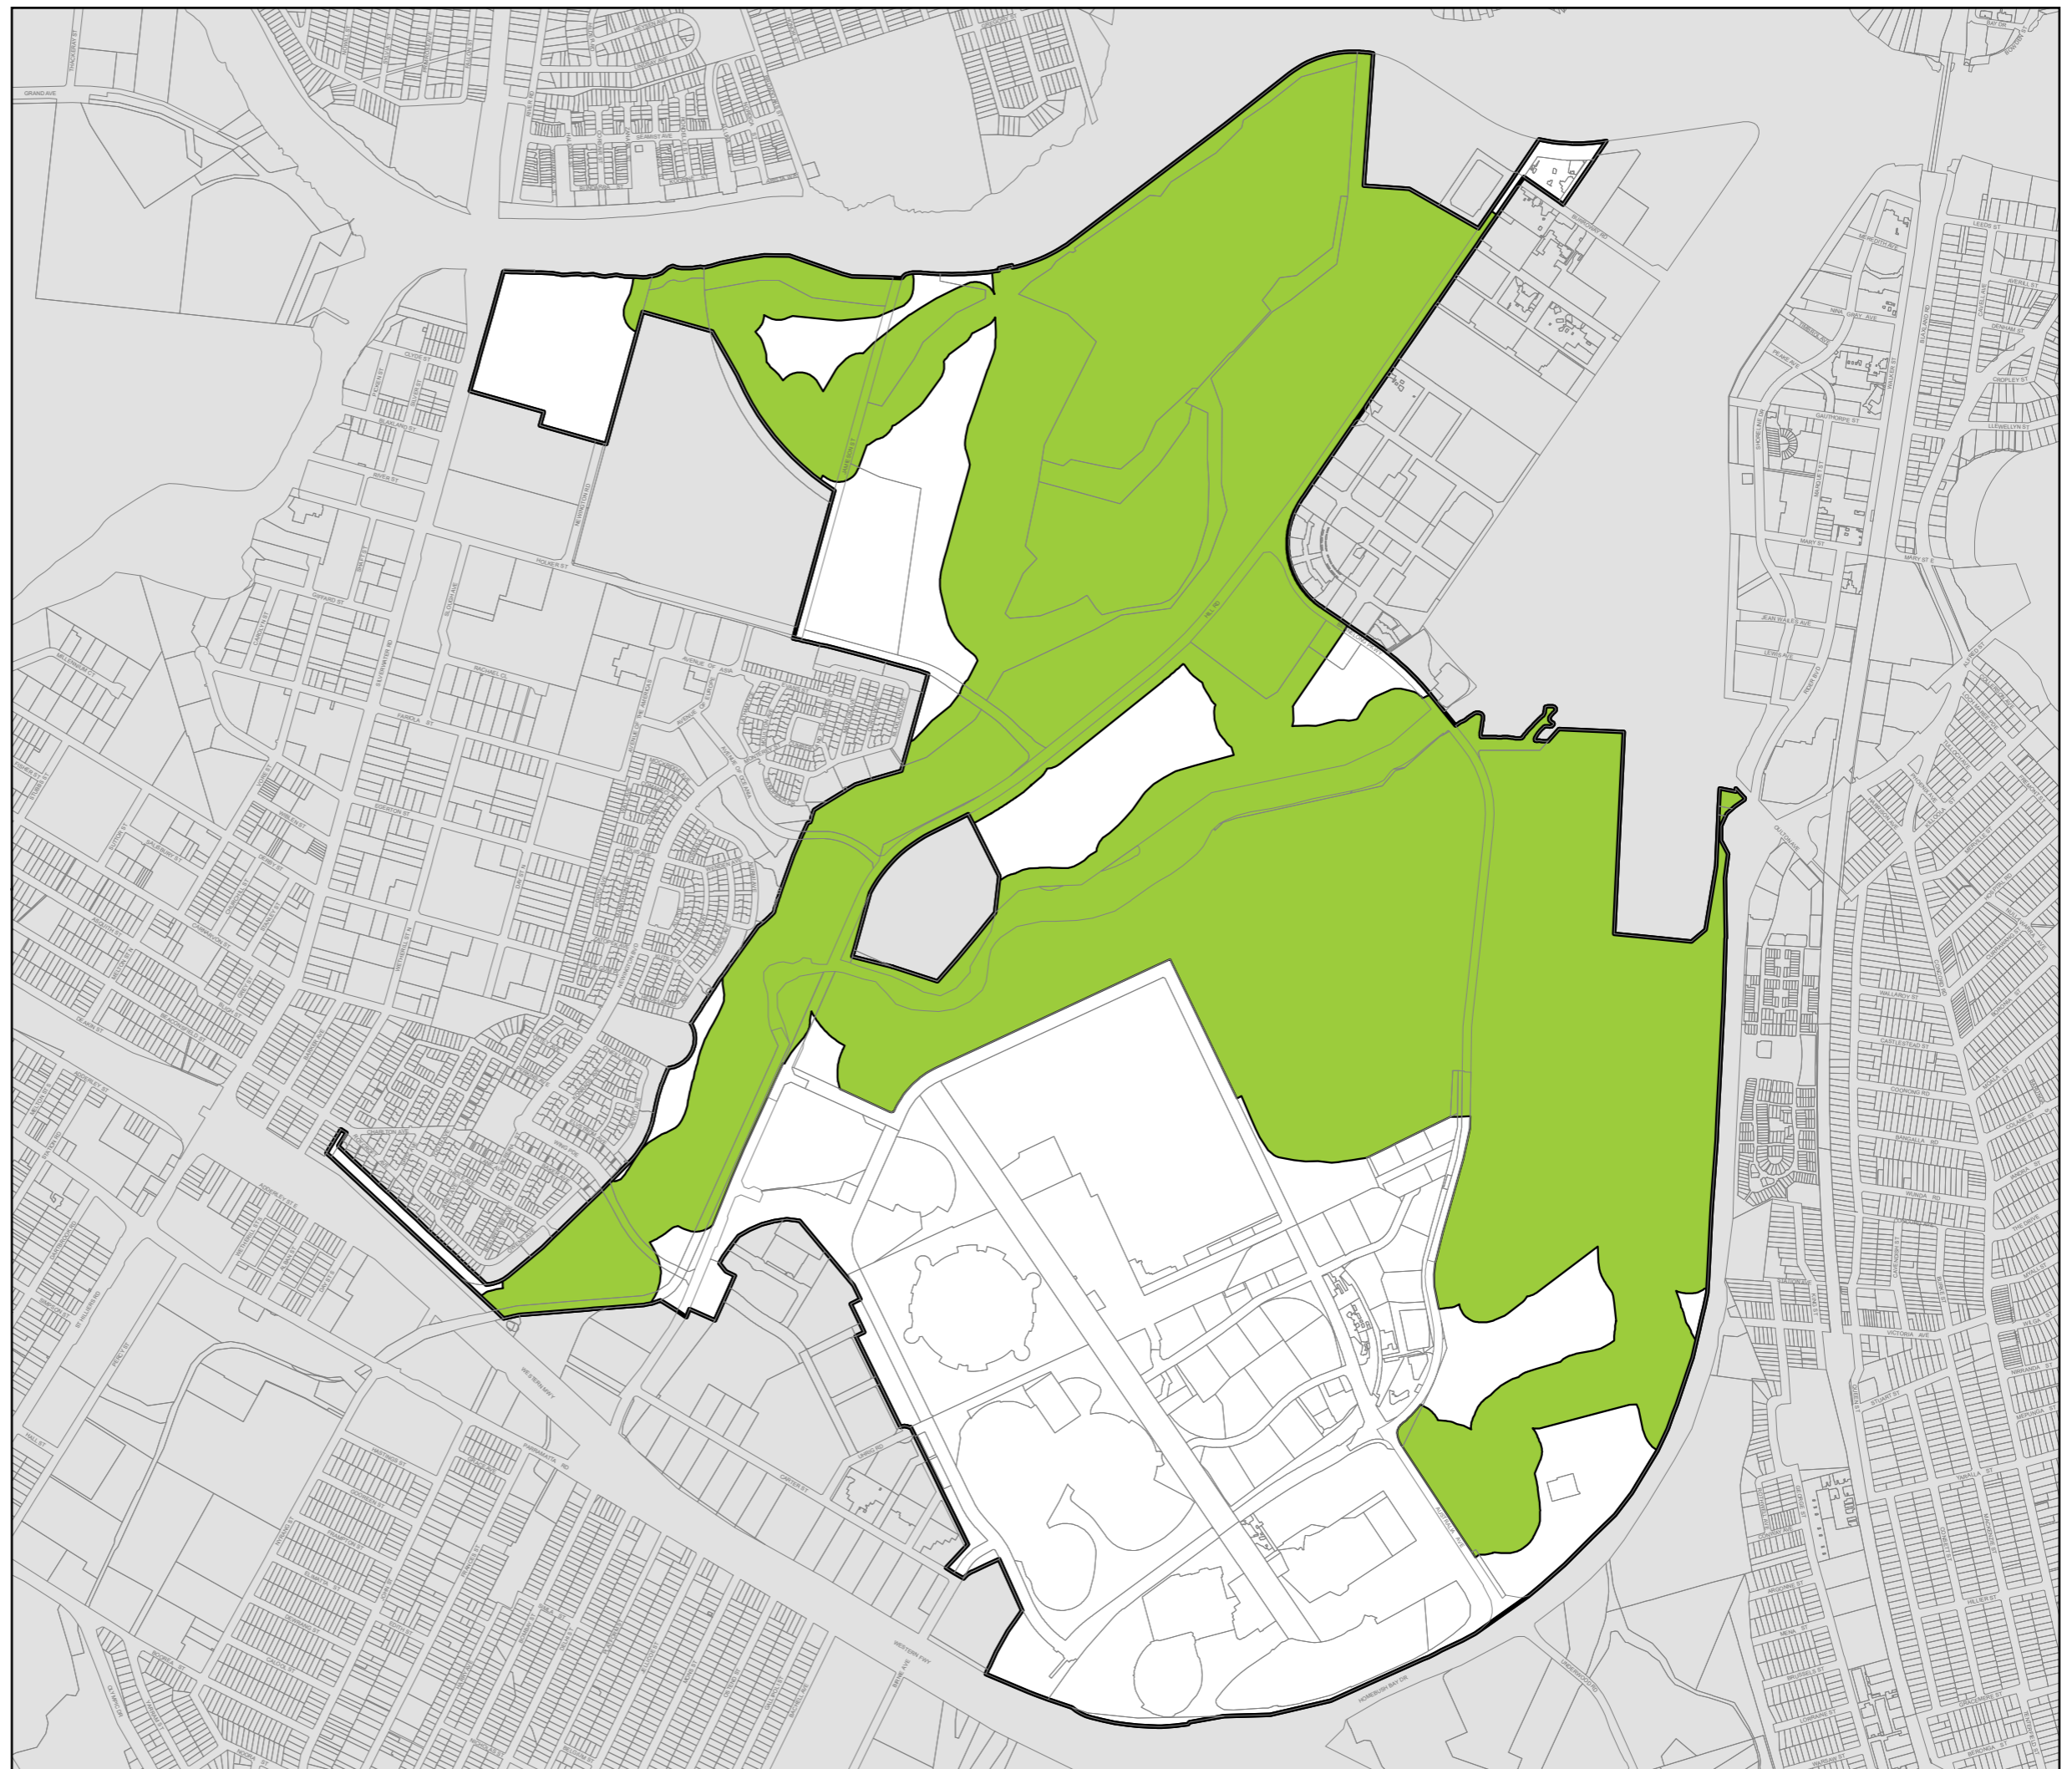

Planning and Environment

State Environmental Planning Policy (Precincts—Central River City) 2021 Sydney Olympic Park Environmental Conservation Areas Map

Sheet ENV_001

-  Subject Land
-  Environmental Conservation Area

Cadastre
 Cadastre 06/05/2022 © Spatial Services

0 300 600
Metres

Projection: GDA 1994
MGA Zone 56
Scale: 1:15,000 @ A3

Map Identification Number: SEPP_CRC_SOP_ENV_001_20220506