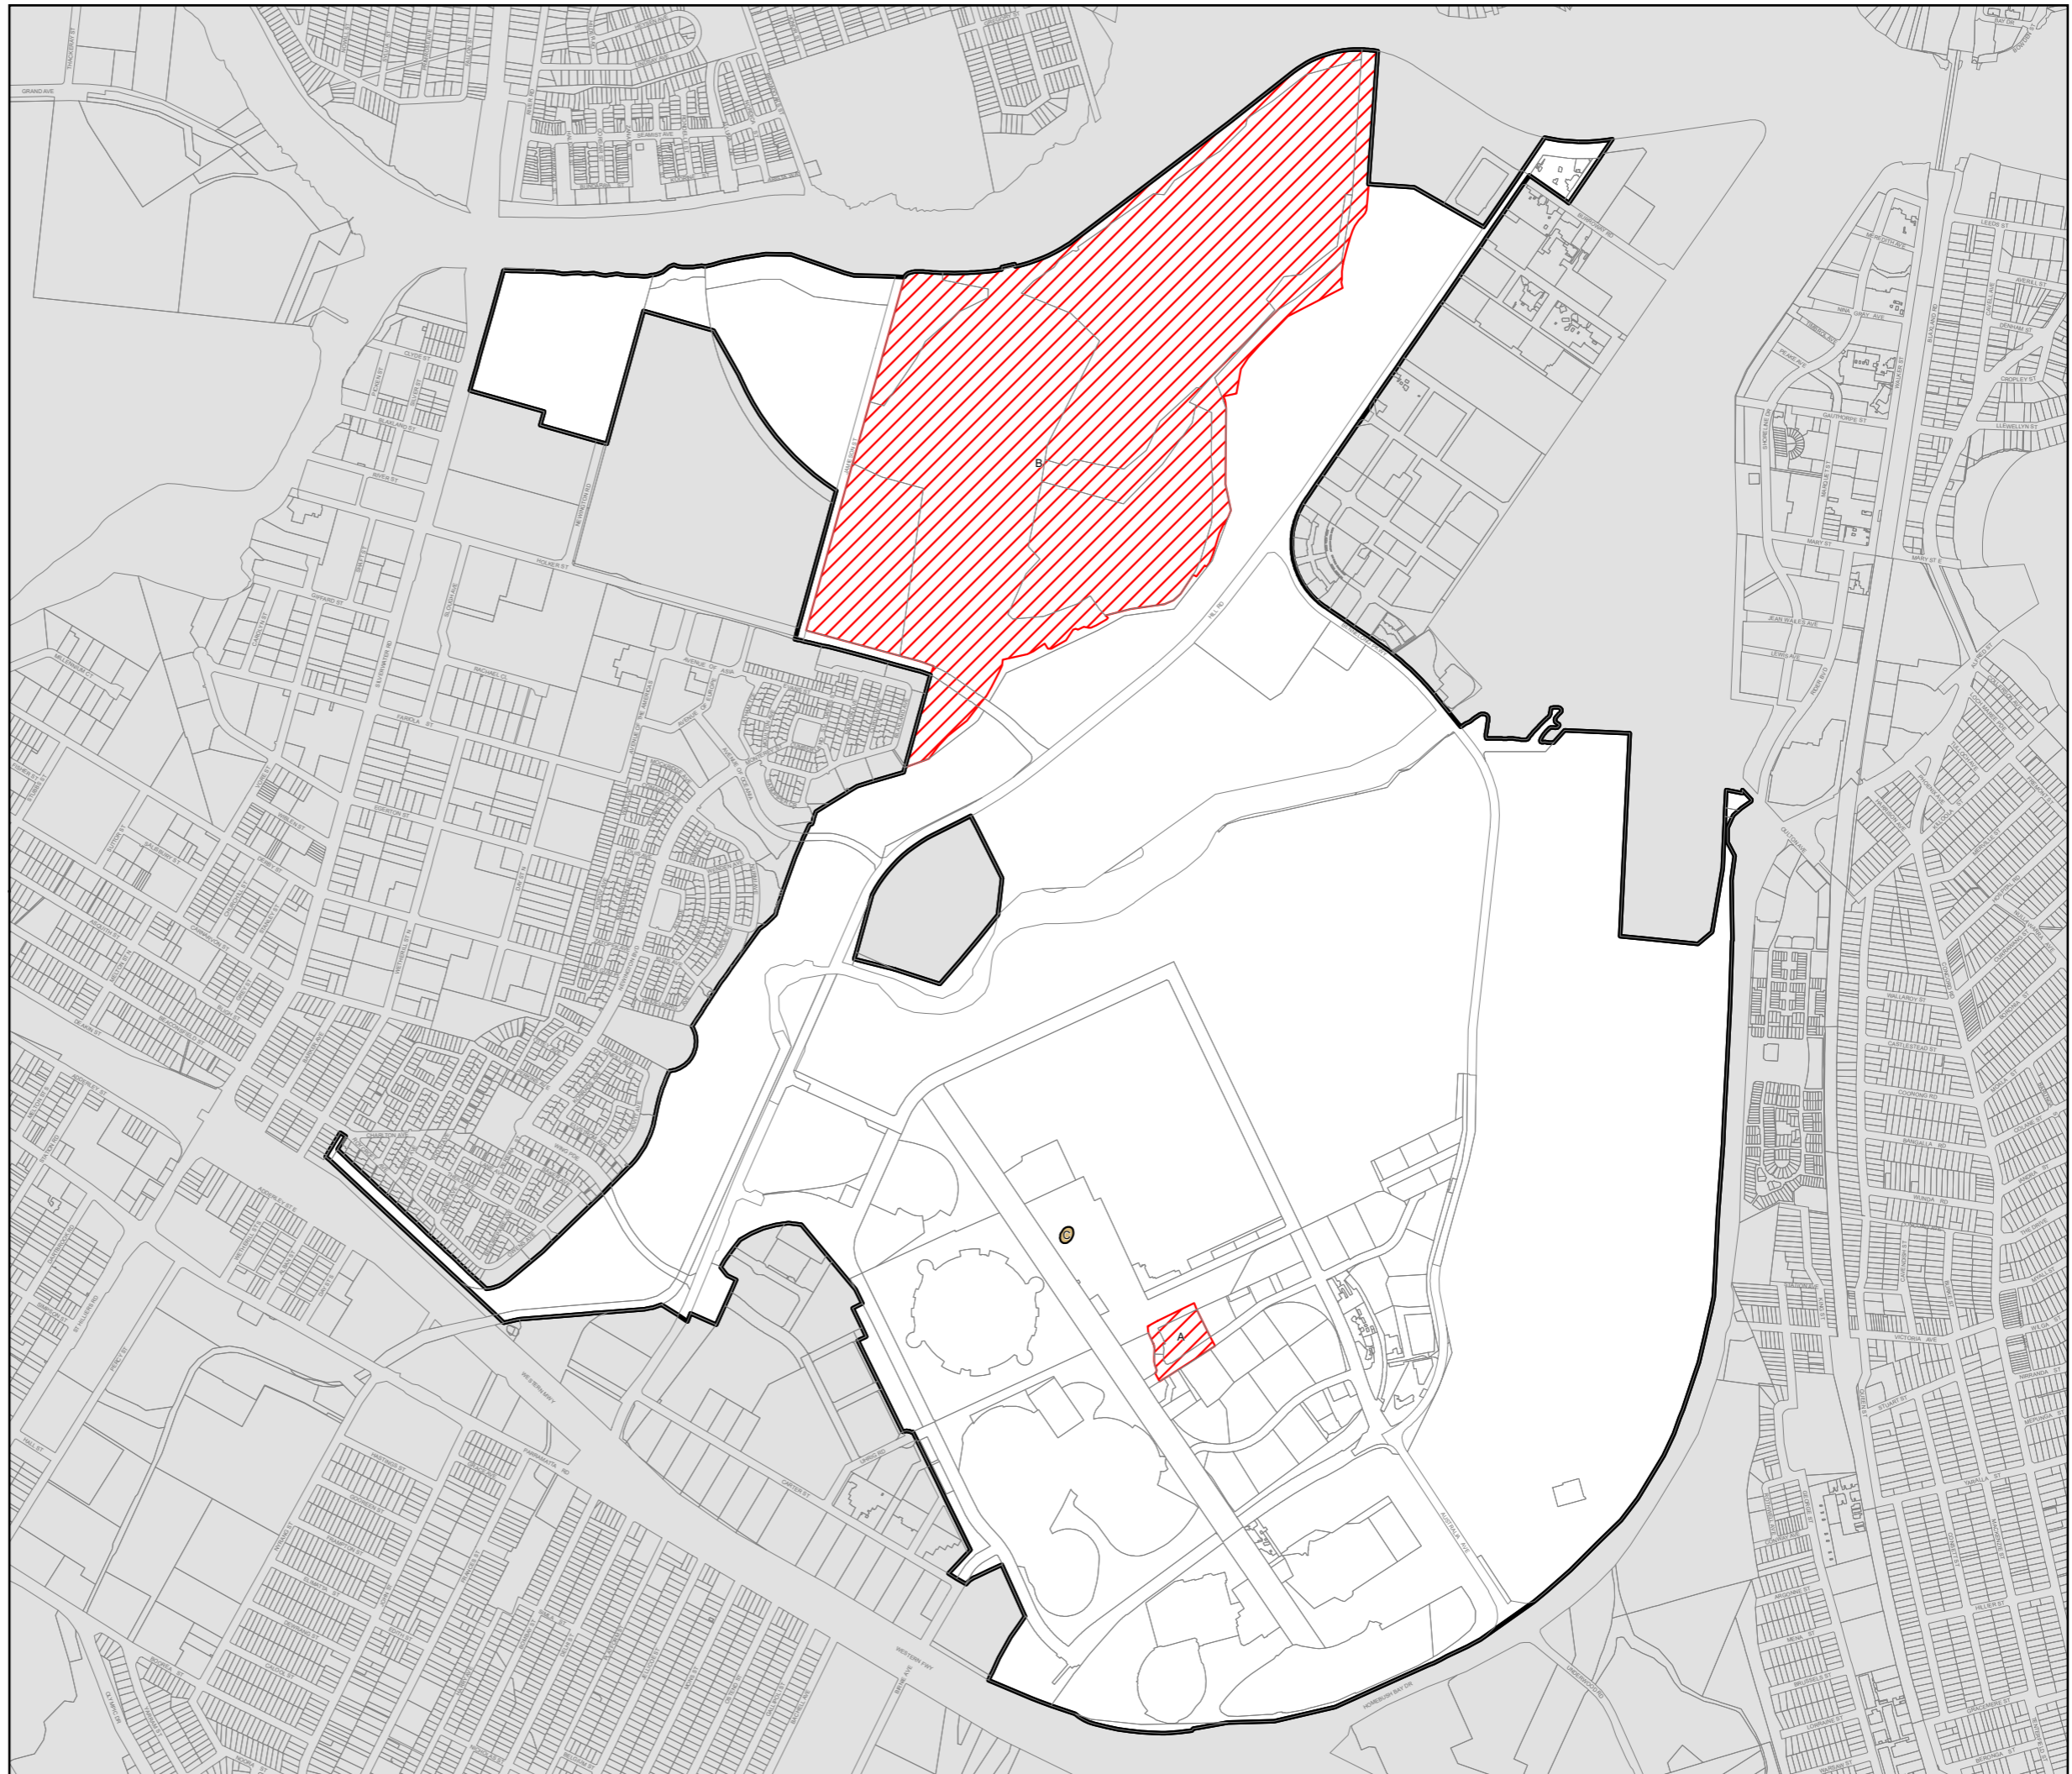

State Environmental Planning Policy (Precincts—Central River City) 2021 Sydney Olympic Park Heritage Map

Sheet HER_001

- Subject Land
- Heritage**
- Conservation Area - General
- Item - General
- Cadastre**
- Cadastre 06/05/2022 © Spatial Services

Name of Conservation Areas

- A State Abattoirs
- B Newington Armament Depot and Nature Reserve

Name of Heritage Items

- C Olympic Cauldron

Projection: GDA 1994
MGA Zone 56

Scale: 1:15,000 @ A3

Map Identification Number: SEPP_CRC_SOP_HER_001_20220506