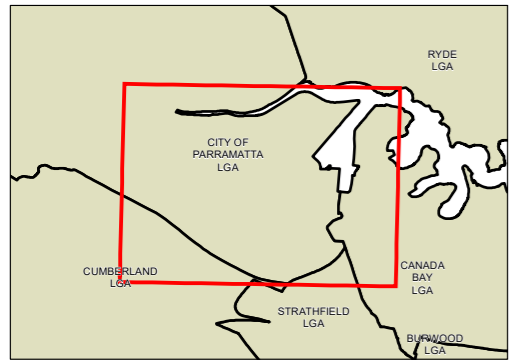

State Environmental Planning Policy (Precincts—Central River City) 2021 Sydney Olympic Park Heritage Map

Sheet HER_001

- Subject Land
- Heritage**
- Conservation Area - General
- Item - General
- Cadastre**
- Cadastre 06/05/2022 © Spatial Services

Name of Conservation Areas

- A State Abattoirs
- B Newington Armament Depot and Nature Reserve

Name of Heritage Items

- C Olympic Cauldron

Projection: GDA 1994
MGA Zone 56

Scale: 1:15,000 @ A3

Map Identification Number: SEPP_CRC_SOP_HER_001_20220506