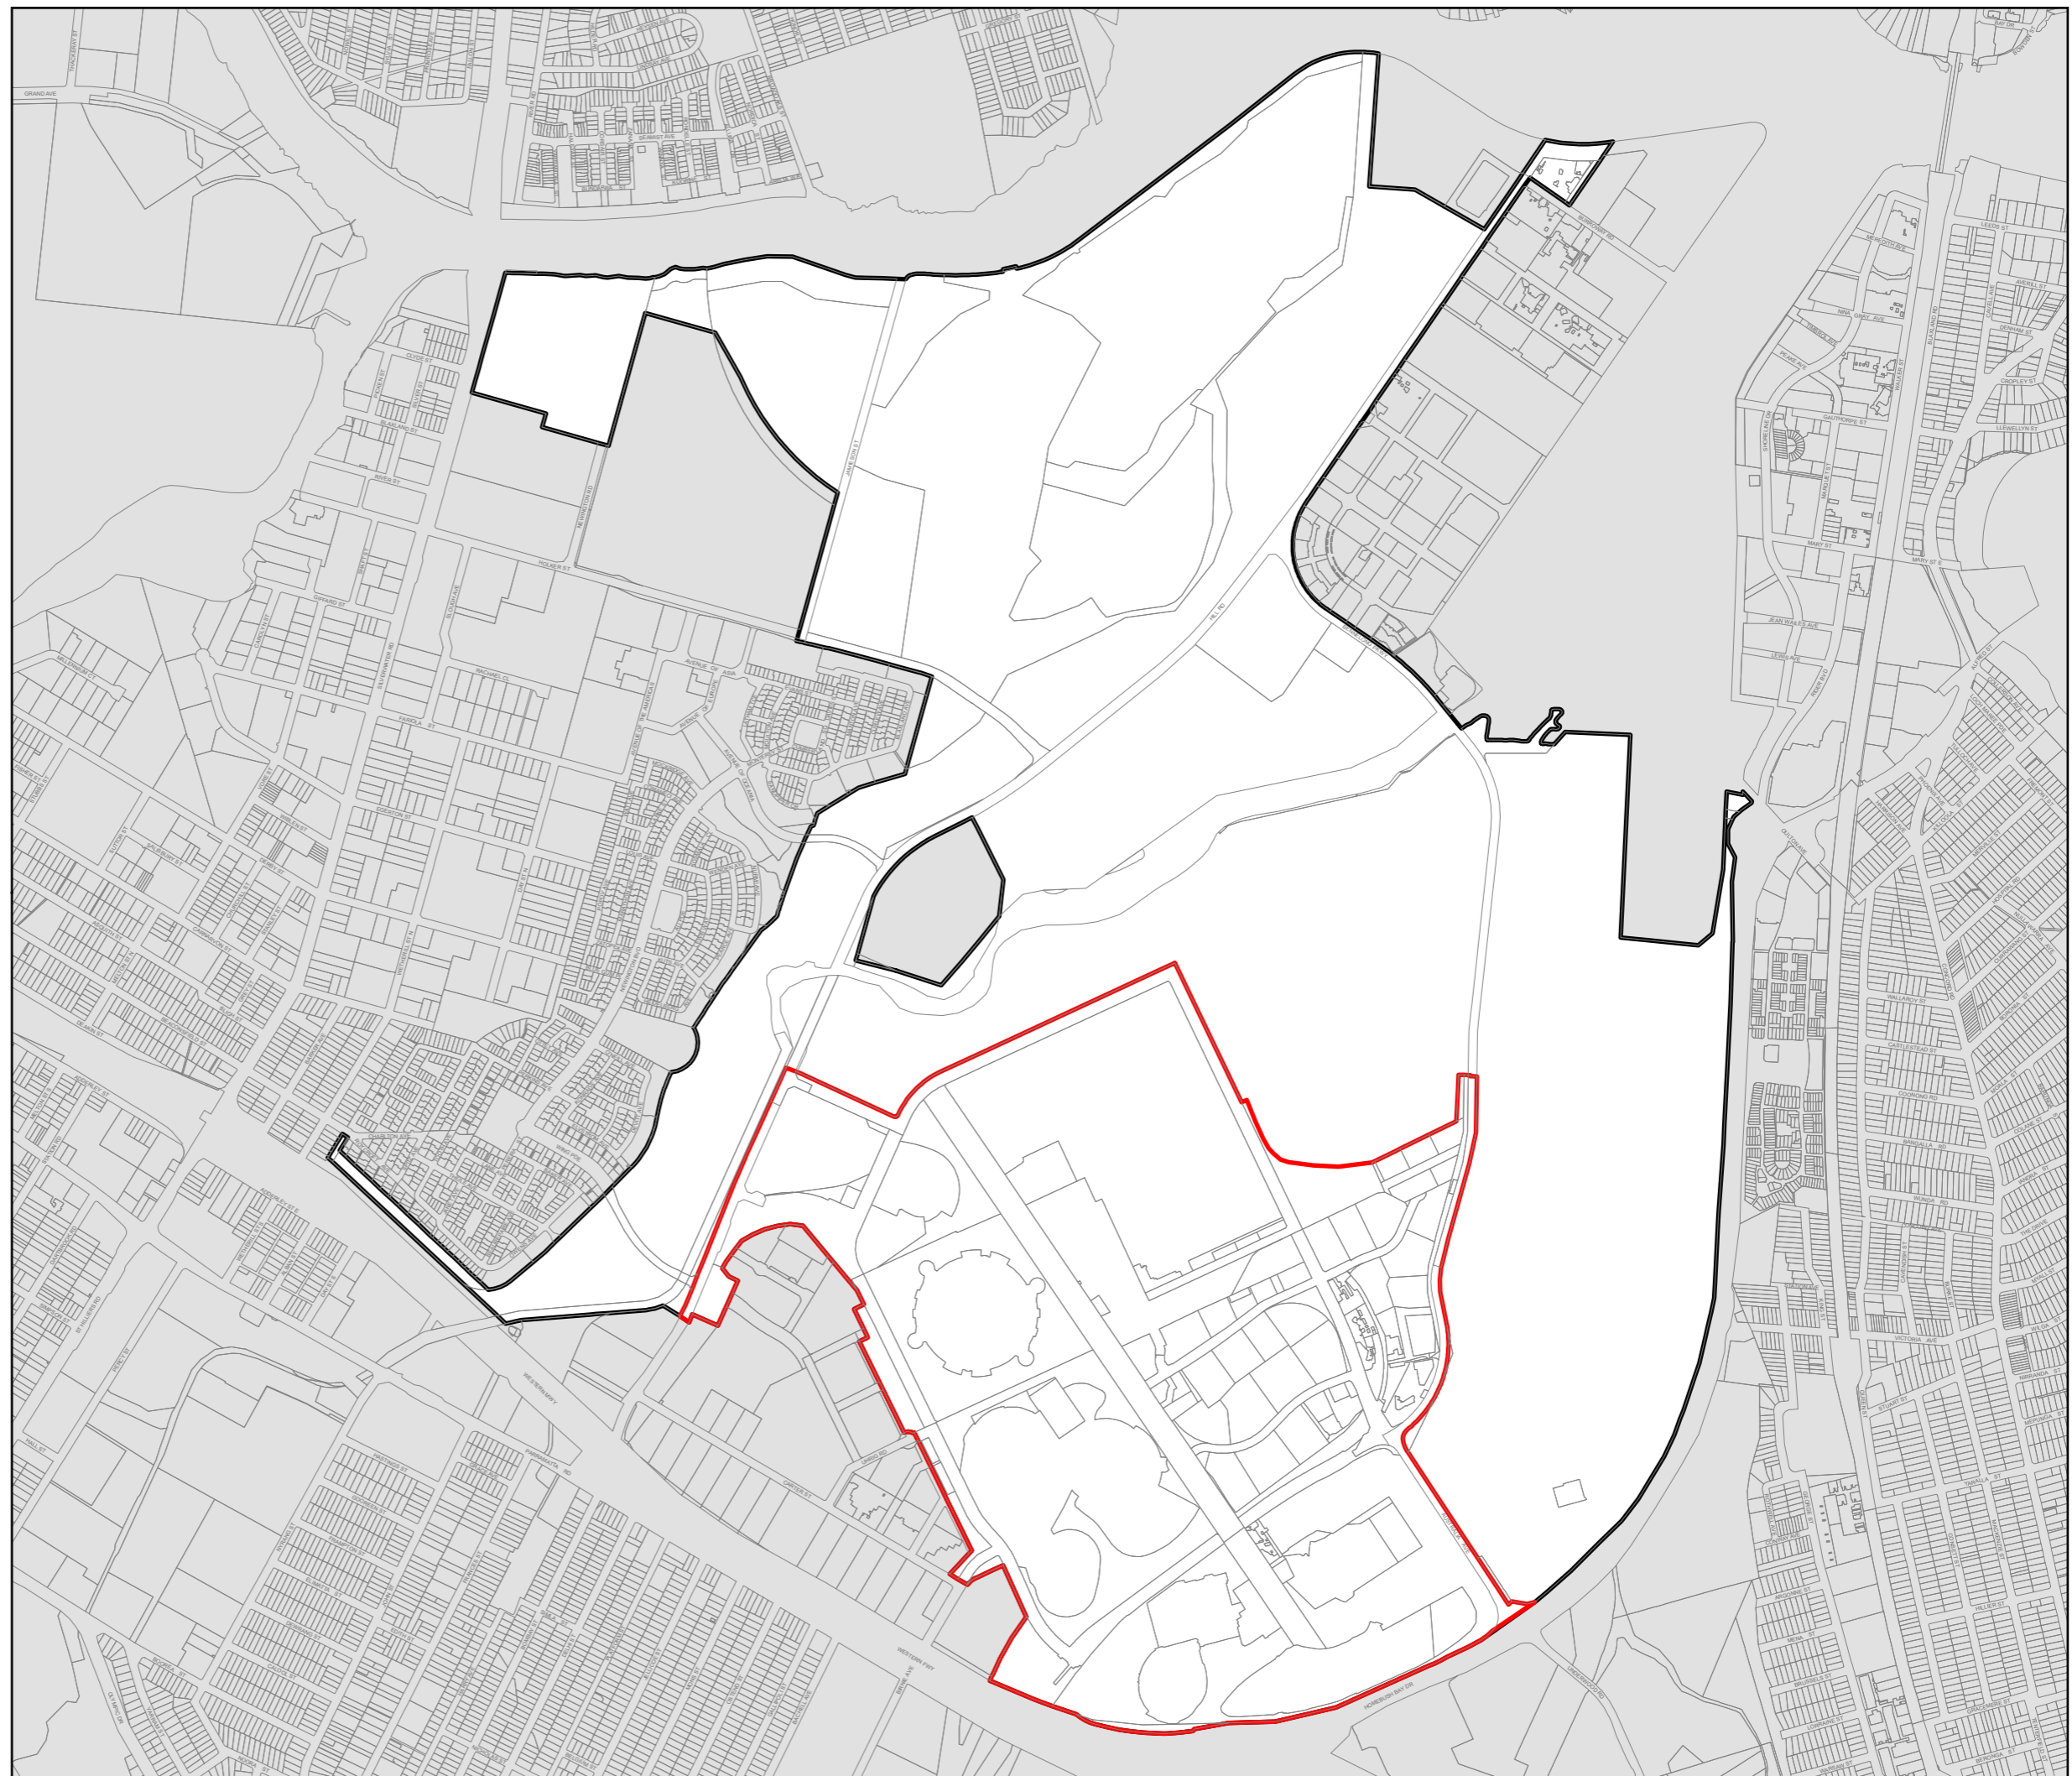

Planning and Environment

State Environmental Planning Policy (Precincts—Central River City) 2021 Sydney Olympic Park Intensive Urban Development Map

Sheet IUD_001

-  Subject Land
-  Intensive Urban Development

Cadastral
 Cadastral 06/05/2022 © Spatial Services

Projection: GDA 1994
 MGA Zone 56
 Scale: 1:15,000 @ A3

Map Identification Number: SEPP_CRC_SOP_IUD_001_20220506