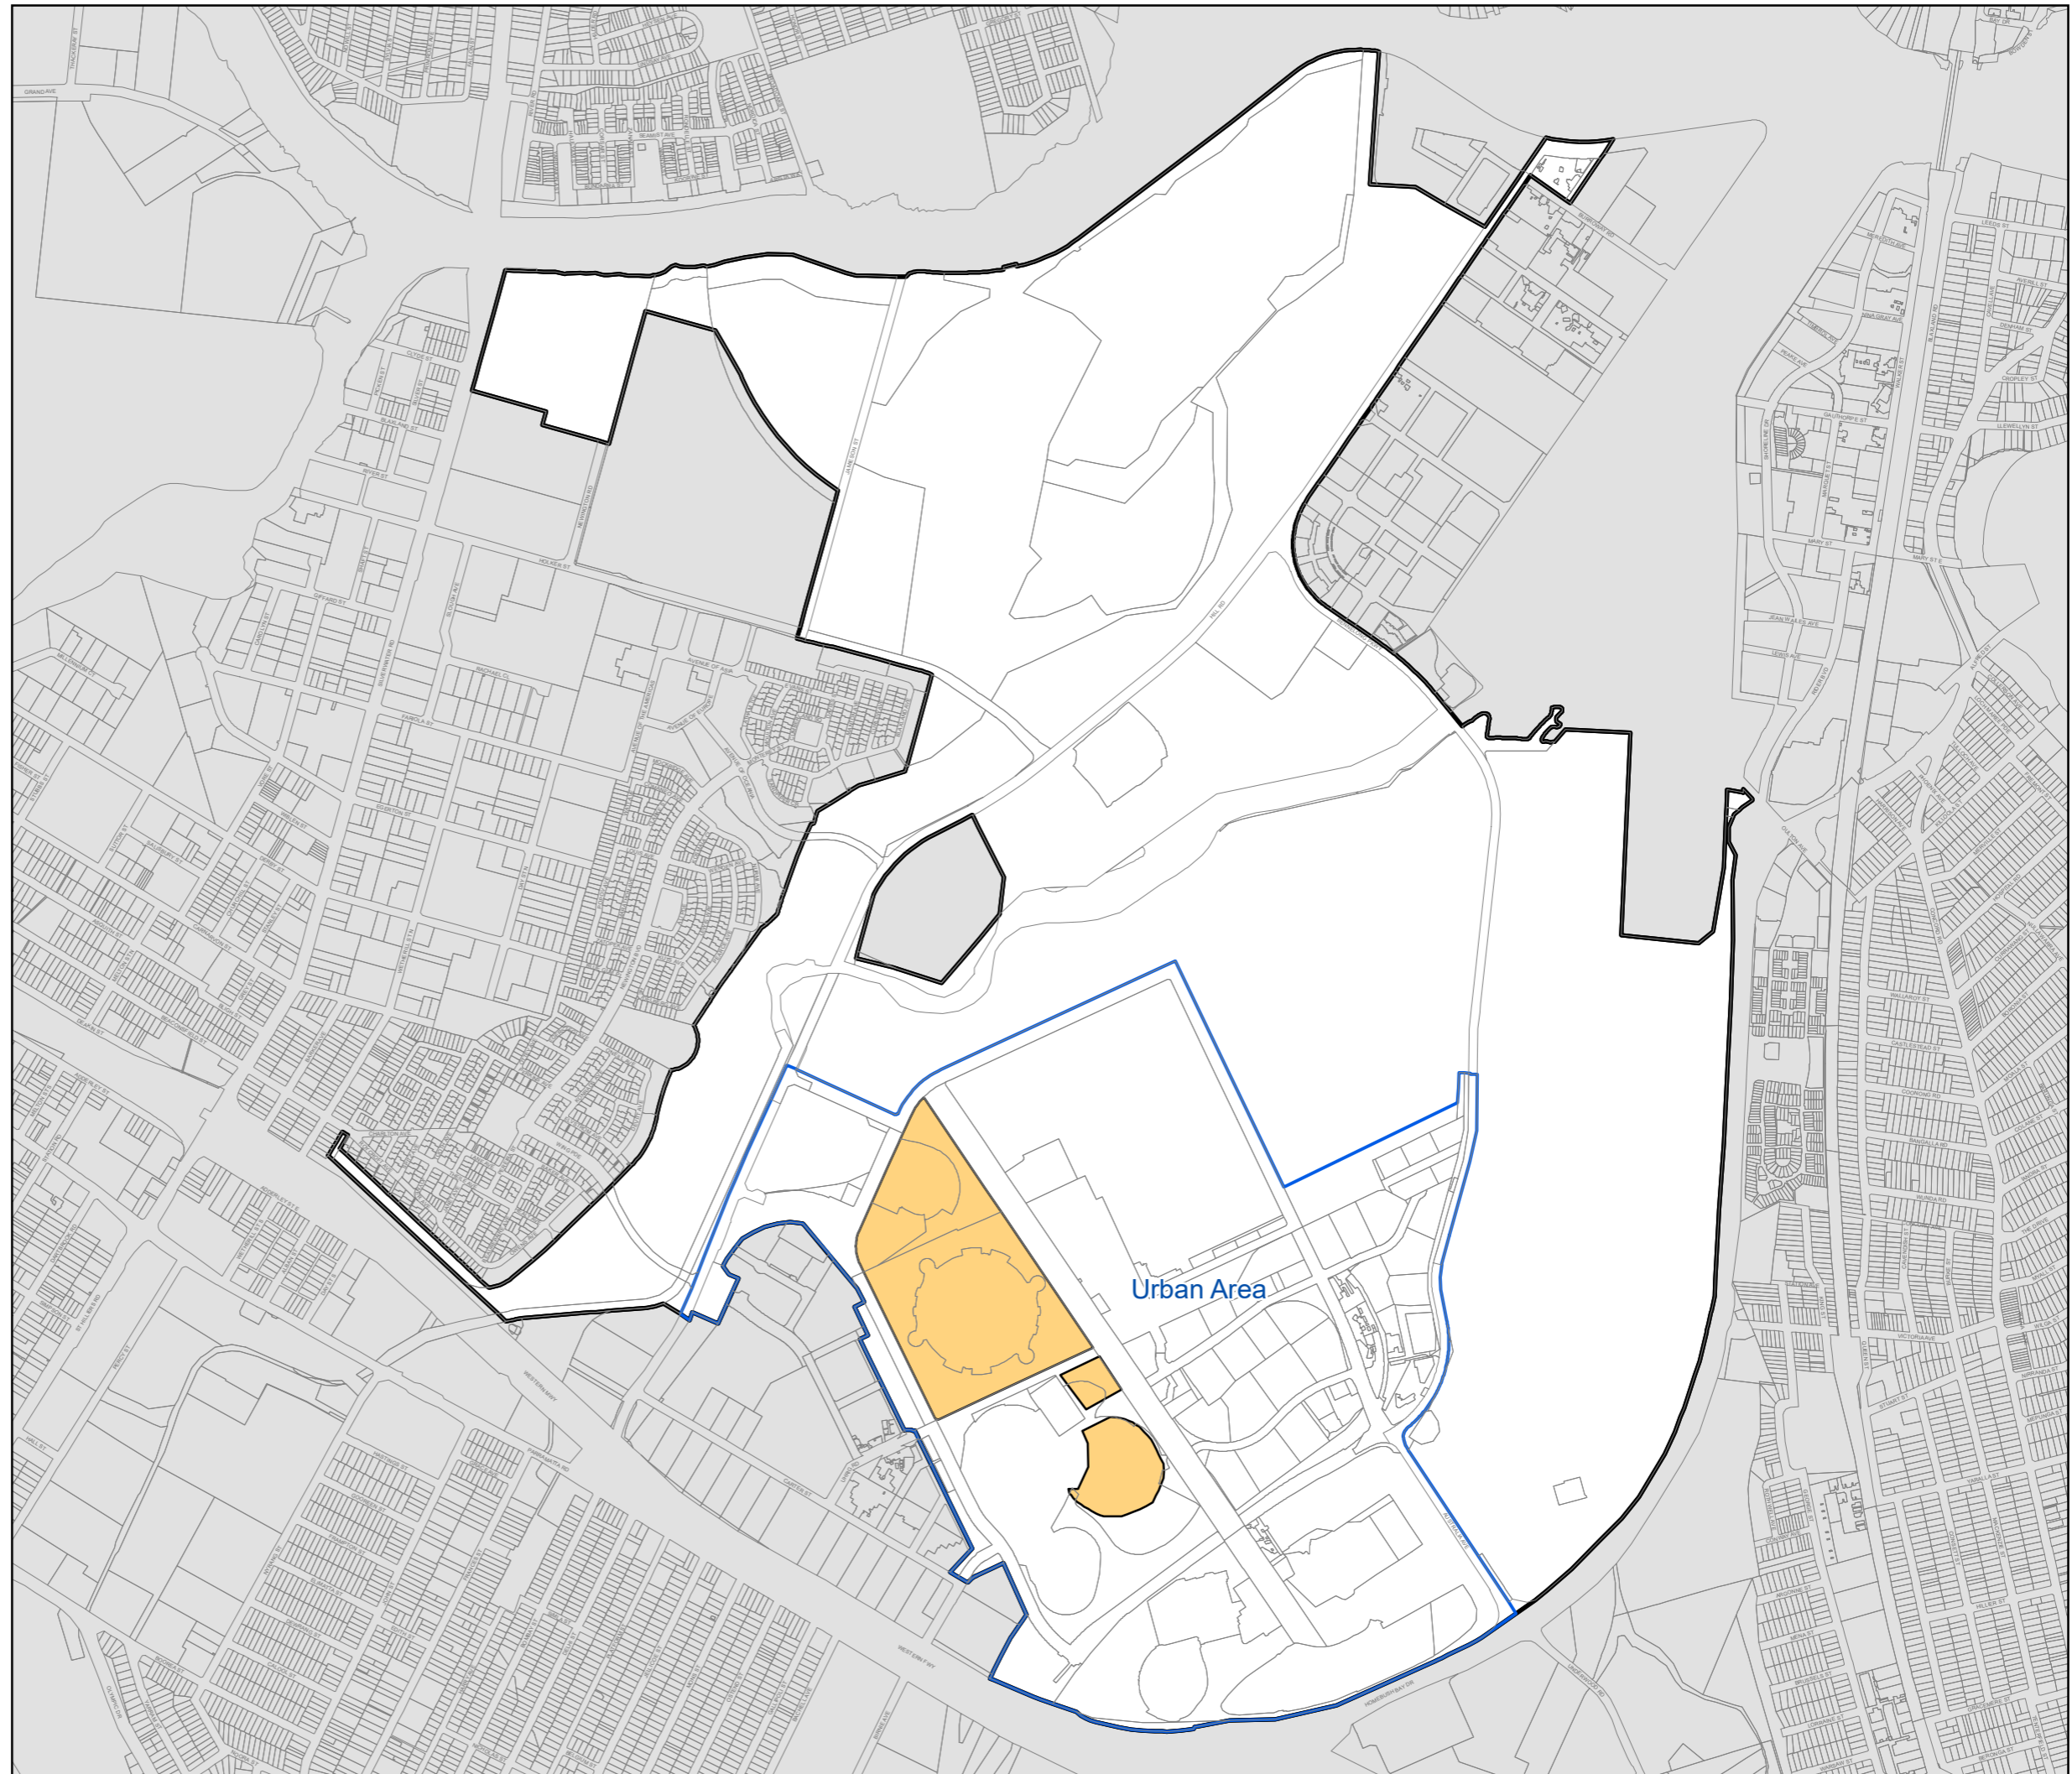

# State Environmental Planning Policy (Precincts—Central River City) 2021 Sydney Olympic Park Key Sites Map

Sheet KYS\_001

- Subject Land
- Clause 30 Design Excellence – Competitive design competition site
- Clause 20A Balconies on certain residential flat buildings (Urban Area)

**Cadastre**  
 Cadastre 20/10/2025 © Spatial Services

Projection: GDA 1994  
MGA Zone 56  
Scale: 1:15,000 @ A3

Map Identification Number: SEPP\_CRC\_SOP\_KYS\_001\_20251020